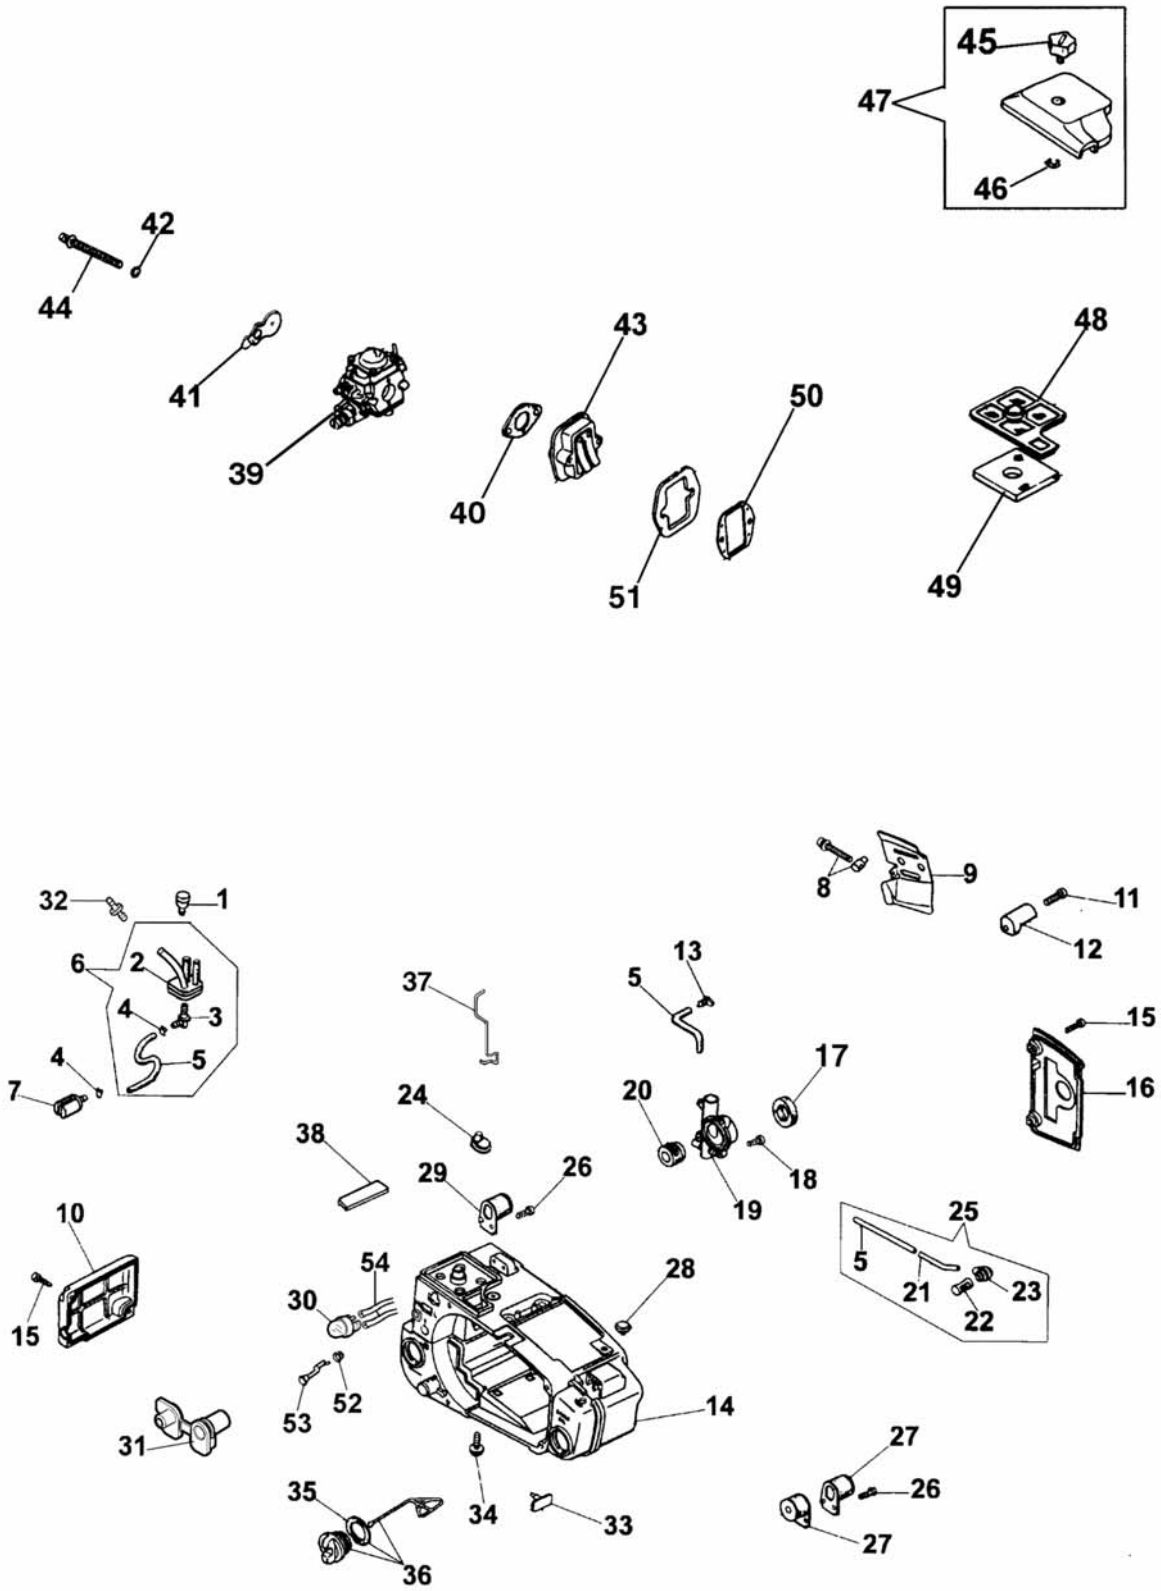

Ref.Nu	Qty	Part number	Description	Validity from	Validity till	Notes	Bulletin
1	2	50030285	Screw				
2	1	50040189R	Crankcase				
3	4	50030004R	Screw				
4	1	50030013R	Seal ring				
5	1	50030014R	Ring				
6	2	50030012R	Bearing				
7	1	50030011R	Crankshaft assy				
8	1	61070074	Seal ring				
9	2	50030010R	Spacer				
10	1	50030009R	Bearing				
11	2	50030008R	Ring				
12	1	50030007R	Piston pin				
13	1	50030006R	Piston ring Ø37				
14	1	50030002R	Cylinder Ø37				
15	1	50030388R	Gasket				
16	1	50030338R	Muffler				
17	1	50030297R	Spark plug				
18	1	50032010	Piston assy Ø37				
19	1	50032008	Gasket set				
20	1	50030251	Handle				
21	1	4098073R	Starter rope				
22	1	004000132R	Spring				
23	1	094000033AR	Starter pulley				
24	2	004000436R	Pin				
25	2	50030112	Spring				
26	2	004000140R	Pawl				
27	1	50030143R	Flywheel				
28	1	005000361	Washer				
29	1	004000142	Nut				
30	1	50030272	Screw				
31	1	50030161	Flange				
32	1	50030295	Screw				
33	1	3833080	Washer				
34	1	50030287	Spark plug cap				
35	1	50030267	Spring				
36	1	094500034R	Washer				
37	1	50032060	Labels kit				
38	1	50030145R	Spacer				
39	4	50030269R	Screw				
40	1	50032031R	Starter assy				
41	1	094600041AR	Screw				
42	1	50030142R	Ignition coil				
43	1	50030160R	Bushing				
44	1	50030150R	Sheath				
45	1	50030151R	Switch				
46	1	50030383	Guard				