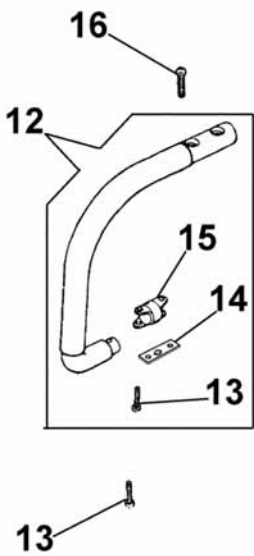

132S - Clutch assy and handles

Ref.Nu	Qty	Part number	Description	Validity from	Validity till	Notes	Bulletin
1	1	50030269R	Screw				
2	1	50030279	Screw				
3	1	50030249	Cover				
4	1	50030082AR	Throttle lever				
5	1	50030077	Spring				
6	1	50030076R	Pin				
7	1	50030078R	Switch				
8	1	50032037	Handle kit				
9	1	50030081	Pin				
10	1	50030237	Throttle lever				
11	1	50030080	Spring				
12	1	50030065R	Handle				
13	1	50030270	Screw				
14	1	50030068	Safety tape				
15	1	50030067R	Support				
16	1	50030271	Band				
17	1	50030138R	Clutch driver				
18	1	50030372	Bearing				
19	1	50032009	Chain sprocket				
20	1	50030092	Washer				
21	1	50030350R	Spring				
22	1	50030090A	Clutch				
23	1	50030378R	Chain cover				
24	1	50030242	Guard				
25	1	50030100	Spring				
26	1	3914003	Nut				
27	1	3916005	Washer				
28	1	50030105R	Spacer				
29	1	50030292	Screw				
30	1	50030110	Spring				
31	1	50030106R	Bushing				
32	1	50030107AR	Weight				
33	1	50030205	Cover				
34	3	50030272	Screw				
35	1	50030116R	Pin				
36	1	50030118R	Lever				
37	1	50030111	Spring				
38	1	50030117	Pin				
39	1	50030119R	Brake band				
40	1	50030113R	Brake lever				
41	1	50010148R	Nut				
42	1	50030121	Spring				
43	1	50032012	Throttle