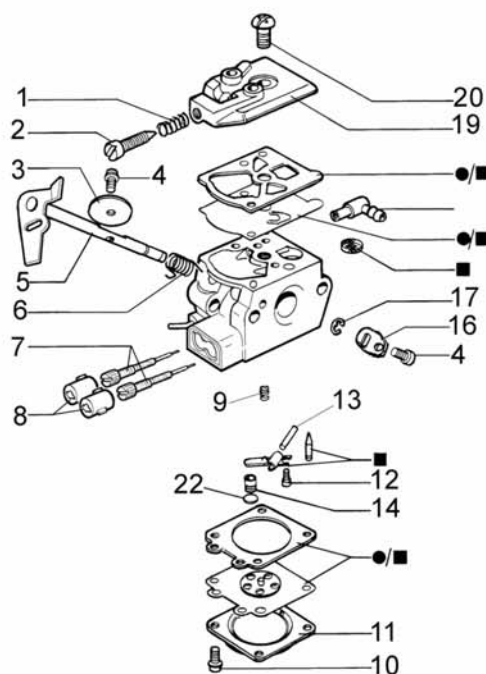

mod. WT - 705

15 ■ KIT RIPARAZIONE
REPAIR KIT

18 ● KIT MEMBRANE & GUARNIZIONI
DIAPHRAGM & GASKET SET

Ref.Nu	Qty	Part number	Description	Validity from	Validity till	Notes	Bulletin
1	1	2318616	Spring				
2	2	2318617	Screw				
3	1	375100078	Shutter				
4	2	003300209	Screw				
5	1	2318638	Shaft				
6	1	2318615	Spring				
7	2	2318631	Adjust. screw				
8	2	2318867	Cap				
9	1	093500541	Spring				
10	4	035000162	Screw				
11	1	2318191	Cover				
12	1	003300202	Screw				
13	1	003300201	Spindle				
14	1	093500218	Jet				
15	1	094600209	Repair kit				
16	1	2318614	Lever				
17	2	095000164	Ring				
18	1	094600210	Kit guarn				
19	1	2318621	Cover				
20	1	003300197	Screw				
22	1	094600142	Cap