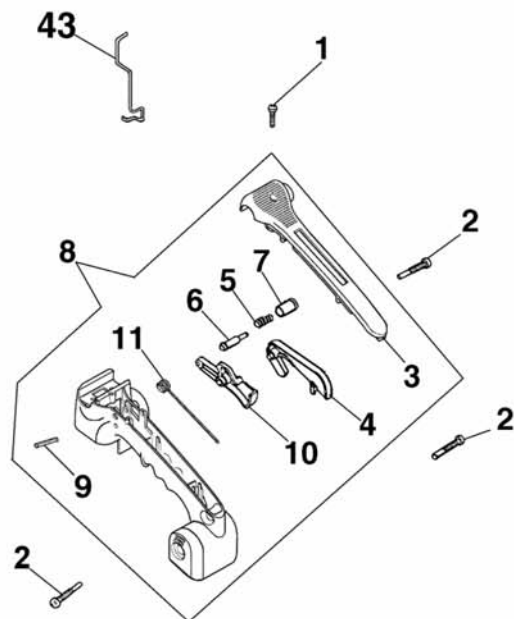

132S - Clutch assy and handles

Ref.Nu	Qty	Part number	Description	Validity from	Validity till	Notes	Bulletin
1	1	50030269R	Screw				
2	1	50030279	Screw				
3	1	50030249	Cover				
4	1	50030082AR	Throttle lever				
5	1	50030077	Spring				
6	1	50030076R	Pin				
7	1	50030078R	Switch				
8	1	50032037	Handle kit				
9	1	50030081	Pin				
10	1	50030237	Throttle lever				
11	1	50030080	Spring				
12	1	50030065R	Handle				
13	1	50030270	Screw				
14	1	50030068	Safety tape				
15	1	50030067R	Support				
16	1	50030271	Band				
17	1	50030138R	Clutch driver				
18	1	50030372	Bearing				
19	1	50032009	Chain sprocket				
20	1	50030092	Washer				
21	1	50030350R	Spring				
22	1	50030090A	Clutch				
23	1	50030378R	Chain cover				
24	1	50030242	Guard				
25	1	50030100	Spring				
26	1	3914003	Nut				
27	1	3916005	Washer				
28	1	50030105R	Spacer				
29	1	50030292	Screw				
30	1	50030110	Spring				
31	1	50030106R	Bushing				
32	1	50030107AR	Weight				
33	1	50030205	Cover				
34	3	50030272	Screw				
35	1	50030116R	Pin				
36	1	50030118R	Lever				
37	1	50030111	Spring				
38	1	50030117	Pin				
39	1	50030119R	Brake band				
40	1	50030113R	Brake lever				
41	1	50010148R	Nut				
42	1	50030121	Spring				
43	1	50032012	Throttle