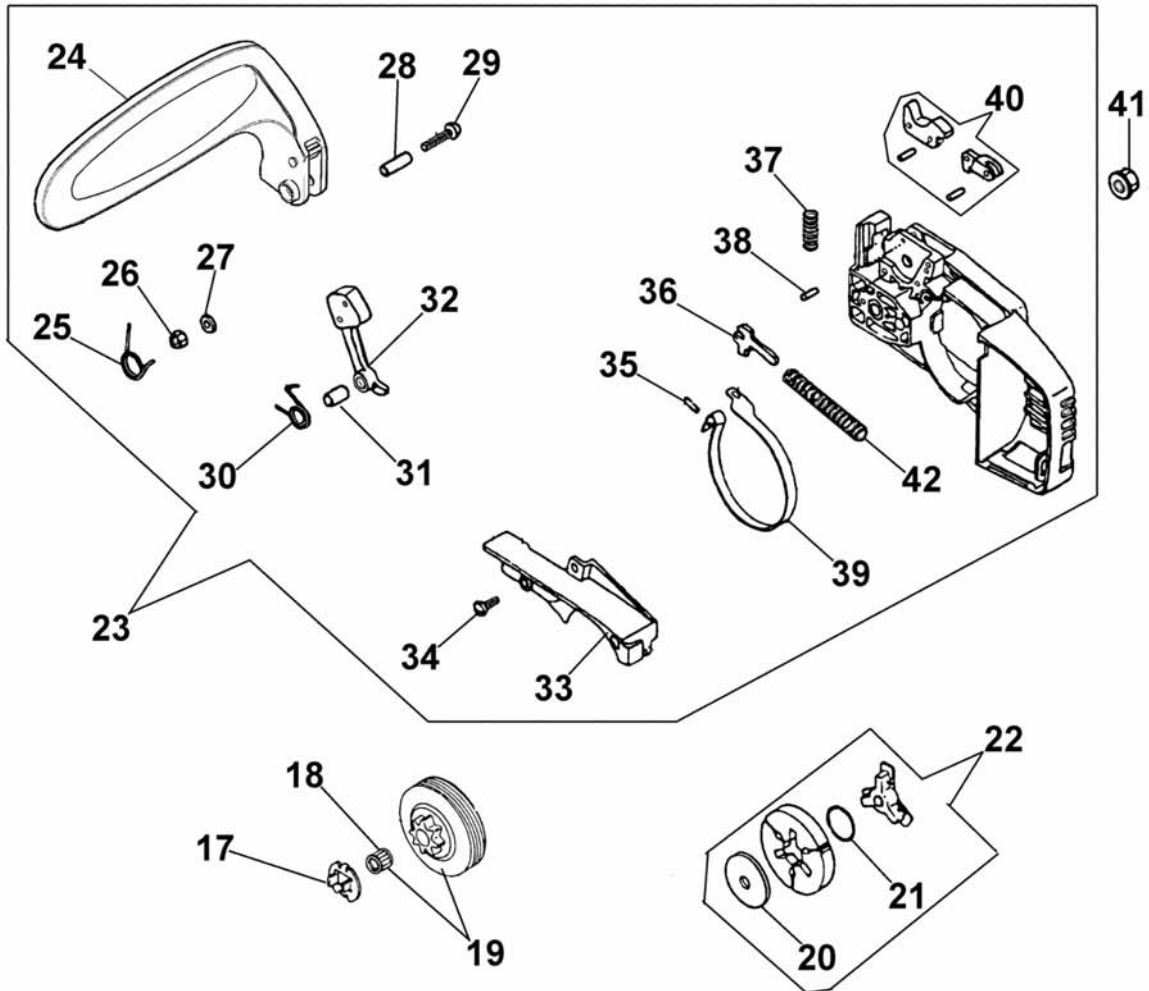

132S - Clutch assy and handles

Ref.Nu	Qty	Part number	Description	Validity from	Validity till	Notes	Bulletin
1	1	50030269R	Screw				
2	1	50030279	Screw				
3	1	50030249	Cover				
4	1	50030082AR	Throttle lever				
5	1	50030077	Spring				
6	1	50030076R	Pin				
7	1	50030078R	Switch				
8	1	50032037	Handle kit				
9	1	50030081	Pin				
10	1	50030237	Throttle lever				
11	1	50030080	Spring				
12	1	50030065R	Handle				
13	1	50030270	Screw				
14	1	50030068	Safety tape				
15	1	50030067R	Support				
16	1	50030271	Band				
17	1	50030138R	Clutch driver				
18	1	50030372	Bearing				
19	1	50032009	Chain sprocket				
20	1	50030092	Washer				
21	1	50030350R	Spring				
22	1	50030090A	Clutch				
23	1	50030378R	Chain cover				
24	1	50030242	Guard				
25	1	50030100	Spring				
26	1	3914003	Nut				
27	1	3916005	Washer				
28	1	50030105R	Spacer				
29	1	50030292	Screw				
30	1	50030110	Spring				
31	1	50030106R	Bushing				
32	1	50030107AR	Weight				
33	1	50030205	Cover				
34	3	50030272	Screw				
35	1	50030116R	Pin				
36	1	50030118R	Lever				
37	1	50030111	Spring				
38	1	50030117	Pin				
39	1	50030119R	Brake band				
40	1	50030113R	Brake lever				
41	1	50010148R	Nut				
42	1	50030121	Spring				
43	1	50032012	Throttle