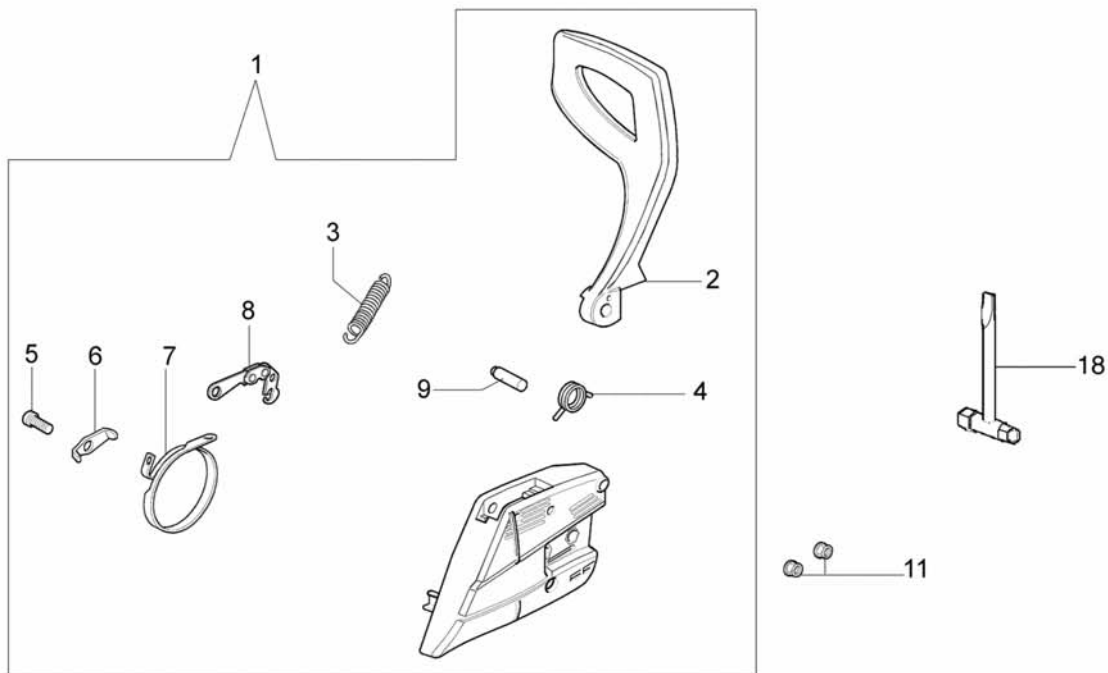

# MT 3750 Epa 3 Chainsaw - Crankcase

Ref.Nu	Qty	Part number	Description	Validity from	Validity till	Notes	Bulletin
1	1	50052005R	Cpl. cap				
2	1	3049025	O-ring				
3	5	3960115R	Screw				
4	1	50170071R	Cover				
5	5	50070067A	Rod				
6	1	50170004R	Gasket				
7	1	50170270R	Spike				
8	2	3960099R	Screw				
9	1	097000229R	Breather valve				
10	2	50050052R	Bar stud				
11	1	50050049R	Tube				
12	3	3960074	Screw				
13	1	50180007AR	Oil pump				
14	1	094600369R	Guard				
15	5	3860097	Screw				
16	5	50050067	Spacer				
17	1	50172009R	Crankcase assy				
18	1	50170149R	Oil filter				
19	1	50170060AR	Lever				
20	1	50170062R	Plate				
21	1	50160024	Screw				
22	1	3960070	Screw				
23	1	005000347A	Grommet				
24	1	50170032R	Deflector				
25	6	3960115R	Screw				
26	2	3933100R	Nut				
27	1	50170132R	Support				
28	1	50050056BR	Gasket				
29	1	50170036R	Air filter				BT1-017-07/07
29	1	50110005R	Air filter optional				BT1-017-07/07
30	1	50170079AR	Cover				
31	1	50110007R	Knob				
32	1	2318756DR	Carburetor WT-781E				
33	1	50172020R	Cover				
34	1	50070126R	Spacer				
35	1	50170033R	Guard				
36	1	50050133	Chain tensioner kit				
37	1	50170061R	Spring				

Ref.Nu	Qty	Part number	Description	Validity from	Validity till	Notes	Bulletin
1	1	50170129R	Chain cover cpl.				
2	1	50170040R	Guard				
3	1	095000219R	Spring				
4	1	50010088AR	Spring				
5	1	3960070	Screw				
6	1	50050125R	Plate				
7	1	50050039R	Brake band				
8	1	097000146	Lever				
9	1	50050064	Pin				
10	1	004000352	Washer				
11	2	50010148R	Nut				
12	1	094500029	Spring				
13	1	094000129AR	Clutch				
14	1	50050136A	Clutch drum 3/8"				
15	1	004400285	Washer				
16	1	50050025	Worm gear 3/8"				
17	1	50030372	Bearing				
18	1	2304073	Wrench 13x19				
19	1	50182004	Labels set				