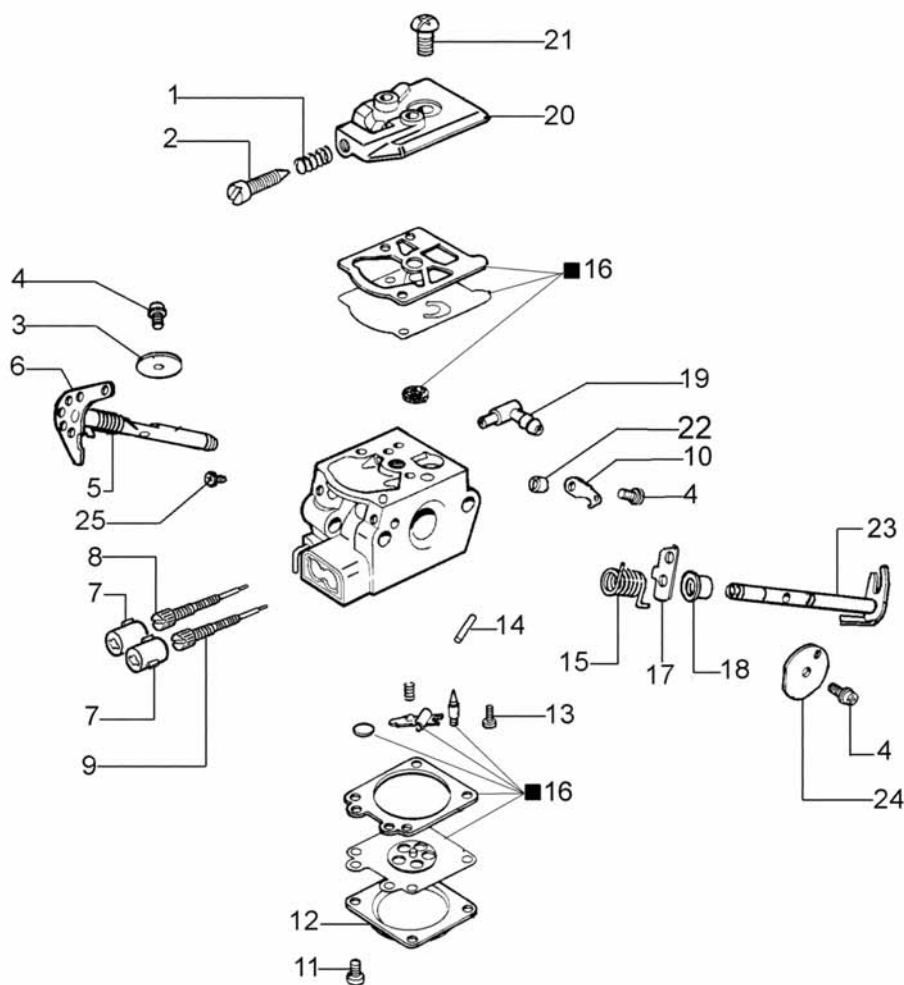

Walbro WT-781E

16 ■ KIT RIPARAZIONE
REPAIR KIT

Ref.Nu	Qty	Part number	Description	Validity from	Validity till	Notes	Bulletin
1	1	094600148	Spring				Sprezyna
2	1	074000240	Adjust.screw				Sruba regulacyjna
3	1	095000141	Shutter				Przepustnica
4	3	50010141	Screw				Sruba
5	1	094600208	Spring				Sprezyna
6	1	2318757	Shaft				Walek
7	2	2318867	Cap				Korek
8	1	2318837	Adjust. screw				Sruba
9	1	2318893	Adjusting screw				Sruba regulacyjna
10	1	50050108	Throttle lever				Dzwignia gazu
11	4	035000162	Screw				Sruba
12	1	2318191	Cover				Pokrywa
13	1	003300202	Screw				Sruba
14	1	003300201	Spindle				Walek napedowy
15	1	50050115	Spring				Sprezyna
16	1	2318671	Repair kit				Zestaw naprawczy
17	1	50050111	Lever				Dzwignia
18	1	50050109	Bushing				Tulejka
19	1	50050160	Fitting				Przylacze
20	1	50050107	Cover				Pokrywa
21	1	003300197	Screw				Sruba
22	1	50050110	Bushing				Tulejka
23	1	2318758	Shaft				Walek
24	1	094600140	Shutter				Dzwignia
25	1	50050117	Screw				Sruba