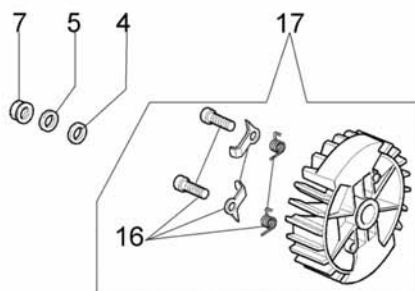

Ref.Nu	Qty	Part number	Description	Validity from	Validity till	Notes	Bulletin
1	1	50170010R	Manifold				
2	1	094600103	Band				
3	1	3055101	Spark plug				
4	1	50170186R	Gasket				
5	1	50170272R	Cpl. muffler				
6	3	3860117R	Screw				
7	1	003300015R	Piston ring Ø38				
8	1	50110047R	Piston pin				
9	2	004900061R	Ring				
10	1	50110066	Piston assy Ø38				
11	1	50182005	Complete cylinder Ø38				
12	2	50110043R	Spacer				
13	1	50110044R	Bearing				
14	1	3050022R	Gasket				
15	1	094000006R	Bearing				
16	1	3050024R	Seal ring				
17	1	50050016R	Cover				
18	4	3801047	Screw				
19	1	50110045R	Crankshaft				
20	1	50170278R	Screen				
21	2	012000028	Screw				
22	1	50170271R	Guard				
23	3	50170223R	Screw				

Ref.Nu	Qty	Part number	Description	Validity from	Validity till	Notes	Bulletin
1	1	50170129R	Chain cover cpl.				
2	1	50170040R	Guard				
3	1	095000219R	Spring				
4	1	50010088AR	Spring				
5	1	3960070	Screw				
6	1	50050125R	Plate				
7	1	50050039R	Brake band				
8	1	097000146	Lever				
9	1	50050064	Pin				
10	1	004000352	Washer				
11	2	50010148R	Nut				
12	1	094500029	Spring				
13	1	094000129AR	Clutch				
14	1	50050136A	Clutch drum 3/8"				
15	1	004400285	Washer				
16	1	50050025	Worm gear 3/8"				
17	1	50030372	Bearing				
18	1	2304073	Wrench 13x19				
19	1	50182004	Labels set				