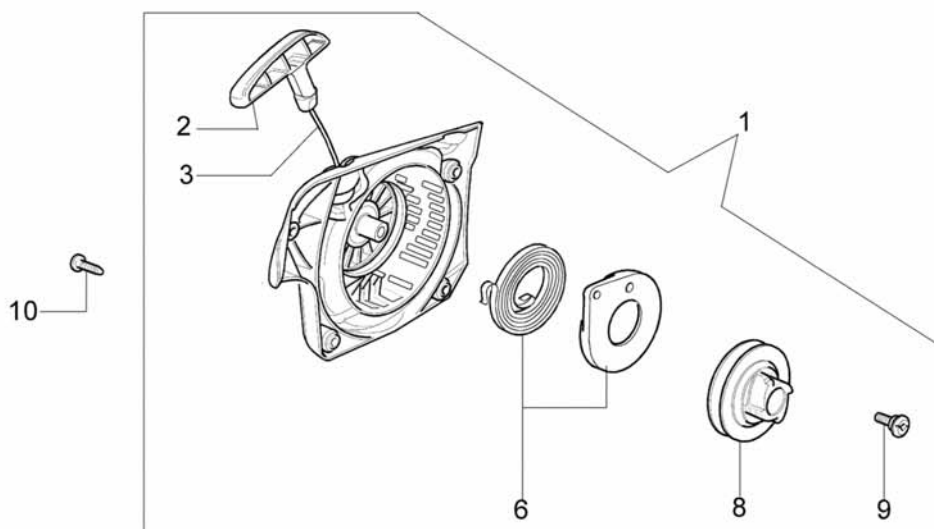

Ref.Nu	Qty	Part number	Description	Validity from	Validity till	Notes	Bulletin
1	1	50170010R	Manifold				
2	1	094600103	Band				
3	1	3055101	Spark plug				
4	1	50170186R	Gasket				
5	1	50170272R	Cpl. muffler				
6	3	3860117R	Screw				
7	1	003300015R	Piston ring Ø38				
8	1	50110047R	Piston pin				
9	2	004900061R	Ring				
10	1	50110066	Piston assy Ø38				
11	1	50182005	Complete cylinder Ø38				
12	2	50110043R	Spacer				
13	1	50110044R	Bearing				
14	1	3050022R	Gasket				
15	1	094000006R	Bearing				
16	1	3050024R	Seal ring				
17	1	50050016R	Cover				
18	4	3801047	Screw				
19	1	50110045R	Crankshaft				
20	1	50170278R	Screen				
21	2	012000028	Screw				
22	1	50170271R	Guard				
23	3	50170223R	Screw				

# MT 3750 Epa 3 Chainsaw - Tank-handle

Ref.Nu	Qty	Part number	Description	Validity from	Validity till	Notes	Bulletin
1	1	50052005R	Cpl. cap				
2	1	3049025	O-ring				
3	1	50170024R	Cover				
4	1	50050096AR	Lever				
5	1	097000028R	Spring				
6	1	50170249A	Throttle assy				BT4-104-06/10
7	1	50050072	Cap				
8	1	50172007R	Tank				
9	1	094600450R	Fuel filter				
10	1	50170152R	Hose				
11	1	094500577A	Valve				
12	1	094500575R	Spring				
13	1	50050071	Breather valve				
14	3	50010061R	AV-mount				
15	3	50050047AR	Spring				BT4-101-10/09
16	7	3918010R	Washer				
17	3	3960115R	Screw				
18	3	50170034R	Support				
19	7	3960099R	Screw				
20	1	50050123R	Safety tape				
21	1	50170026R	Handle				

Ref.Nu	Qty	Part number	Description	Validity from	Validity till	Notes	Bulletin
1	1	50170129R	Chain cover cpl.				
2	1	50170040R	Guard				
3	1	095000219R	Spring				
4	1	50010088AR	Spring				
5	1	3960070	Screw				
6	1	50050125R	Plate				
7	1	50050039R	Brake band				
8	1	097000146	Lever				
9	1	50050064	Pin				
10	1	004000352	Washer				
11	2	50010148R	Nut				
12	1	094500029	Spring				
13	1	094000129AR	Clutch				
14	1	50050136A	Clutch drum 3/8"				
15	1	004400285	Washer				
16	1	50050025	Worm gear 3/8"				
17	1	50030372	Bearing				
18	1	2304073	Wrench 13x19				
19	1	50182004	Labels set				