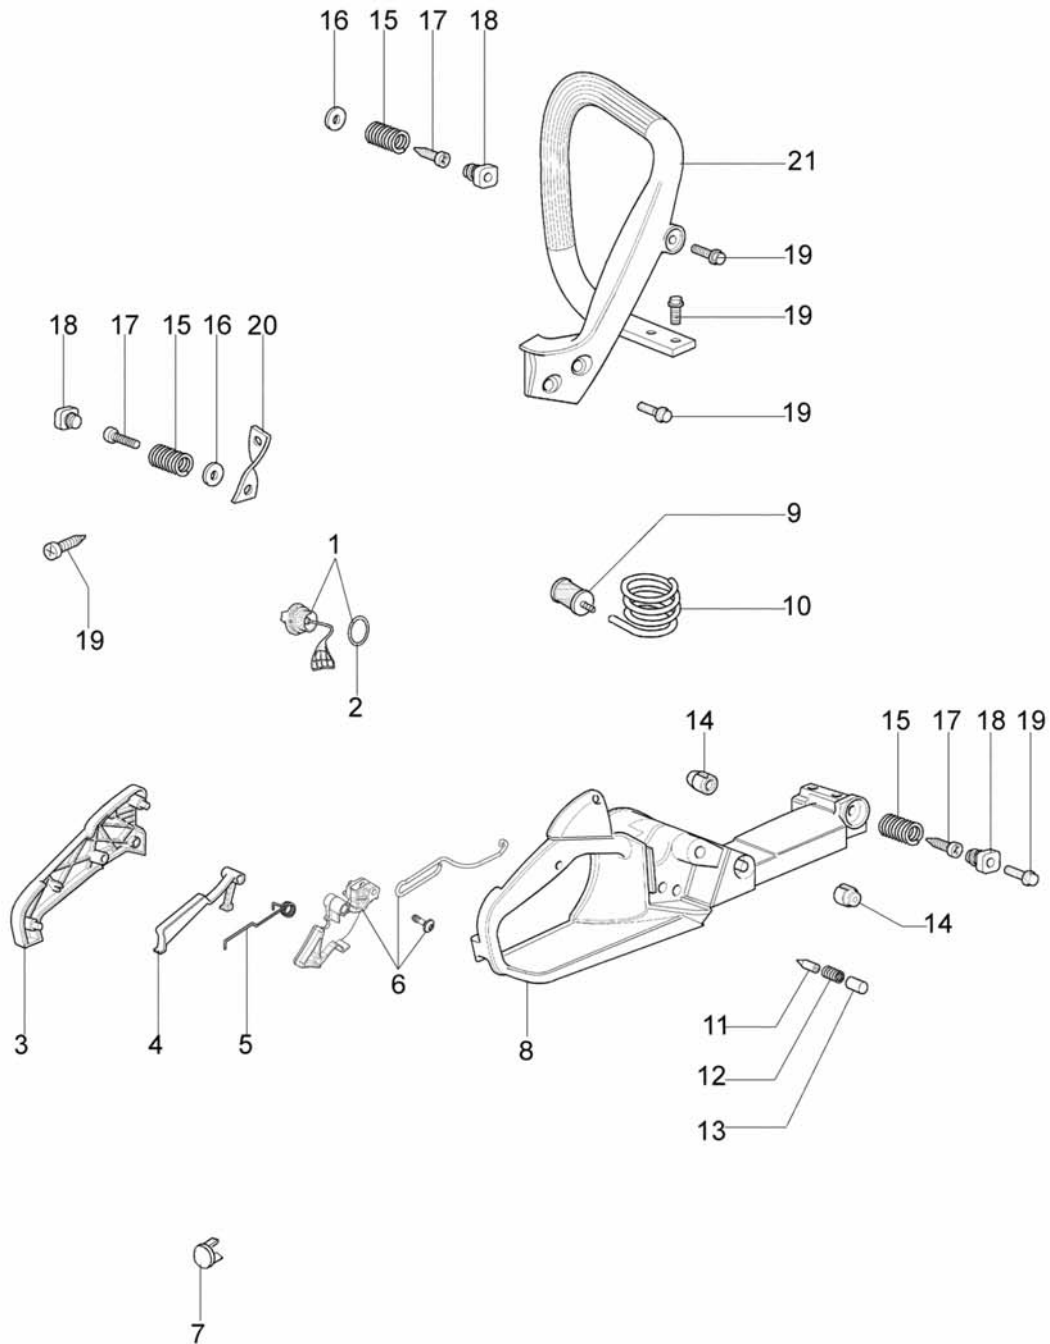

MT 3750 Epa 3 Chainsaw - Tank-handle

Ref.Nu	Qty	Part number	Description	Validity from	Validity till	Notes	Bulletin
1	1	50052005R	Cpl. cap				
2	1	3049025	O-ring				
3	1	50170024R	Cover				
4	1	50050096AR	Lever				
5	1	097000028R	Spring				
6	1	50170249A	Throttle assy				BT4-104-06/10
7	1	50050072	Cap				
8	1	50172007R	Tank				
9	1	094600450R	Fuel filter				
10	1	50170152R	Hose				
11	1	094500577A	Valve				
12	1	094500575R	Spring				
13	1	50050071	Breather valve				
14	3	50010061R	AV-mount				
15	3	50050047AR	Spring				BT4-101-10/09
16	7	3918010R	Washer				
17	3	3960115R	Screw				
18	3	50170034R	Support				
19	7	3960099R	Screw				
20	1	50050123R	Safety tape				
21	1	50170026R	Handle