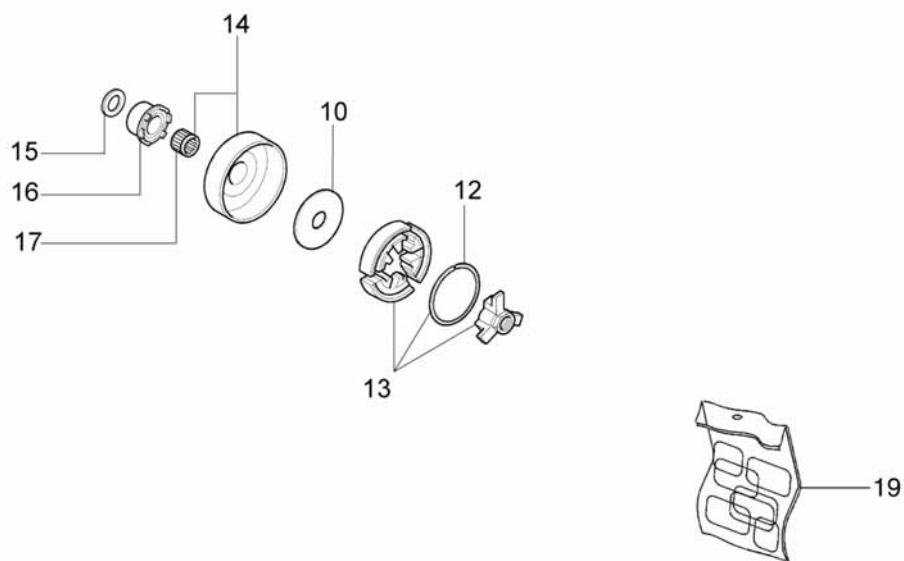

# MT 3750 Epa 3 Chainsaw - Crankcase

Ref.Nu	Qty	Part number	Description	Validity from	Validity till	Notes	Bulletin
1	1	50052005R	Cpl. cap				
2	1	3049025	O-ring				
3	5	3960115R	Screw				
4	1	50170071R	Cover				
5	5	50070067A	Rod				
6	1	50170004R	Gasket				
7	1	50170270R	Spike				
8	2	3960099R	Screw				
9	1	097000229R	Breather valve				
10	2	50050052R	Bar stud				
11	1	50050049R	Tube				
12	3	3960074	Screw				
13	1	50180007AR	Oil pump				
14	1	094600369R	Guard				
15	5	3860097	Screw				
16	5	50050067	Spacer				
17	1	50172009R	Crankcase assy				
18	1	50170149R	Oil filter				
19	1	50170060AR	Lever				
20	1	50170062R	Plate				
21	1	50160024	Screw				
22	1	3960070	Screw				
23	1	005000347A	Grommet				
24	1	50170032R	Deflector				
25	6	3960115R	Screw				
26	2	3933100R	Nut				
27	1	50170132R	Support				
28	1	50050056BR	Gasket				
29	1	50170036R	Air filter				BT1-017-07/07
29	1	50110005R	Air filter optional				BT1-017-07/07
30	1	50170079AR	Cover				
31	1	50110007R	Knob				
32	1	2318756DR	Carburetor WT-781E				
33	1	50172020R	Cover				
34	1	50070126R	Spacer				
35	1	50170033R	Guard				
36	1	50050133	Chain tensioner kit				
37	1	50170061R	Spring				

Ref.Nu	Qty	Part number	Description	Validity from	Validity till	Notes	Bulletin
1	1	50170129R	Chain cover cpl.				
2	1	50170040R	Guard				
3	1	095000219R	Spring				
4	1	50010088AR	Spring				
5	1	3960070	Screw				
6	1	50050125R	Plate				
7	1	50050039R	Brake band				
8	1	097000146	Lever				
9	1	50050064	Pin				
10	1	004000352	Washer				
11	2	50010148R	Nut				
12	1	094500029	Spring				
13	1	094000129AR	Clutch				
14	1	50050136A	Clutch drum 3/8"				
15	1	004400285	Washer				
16	1	50050025	Worm gear 3/8"				
17	1	50030372	Bearing				
18	1	2304073	Wrench 13x19				
19	1	50182004	Labels set				