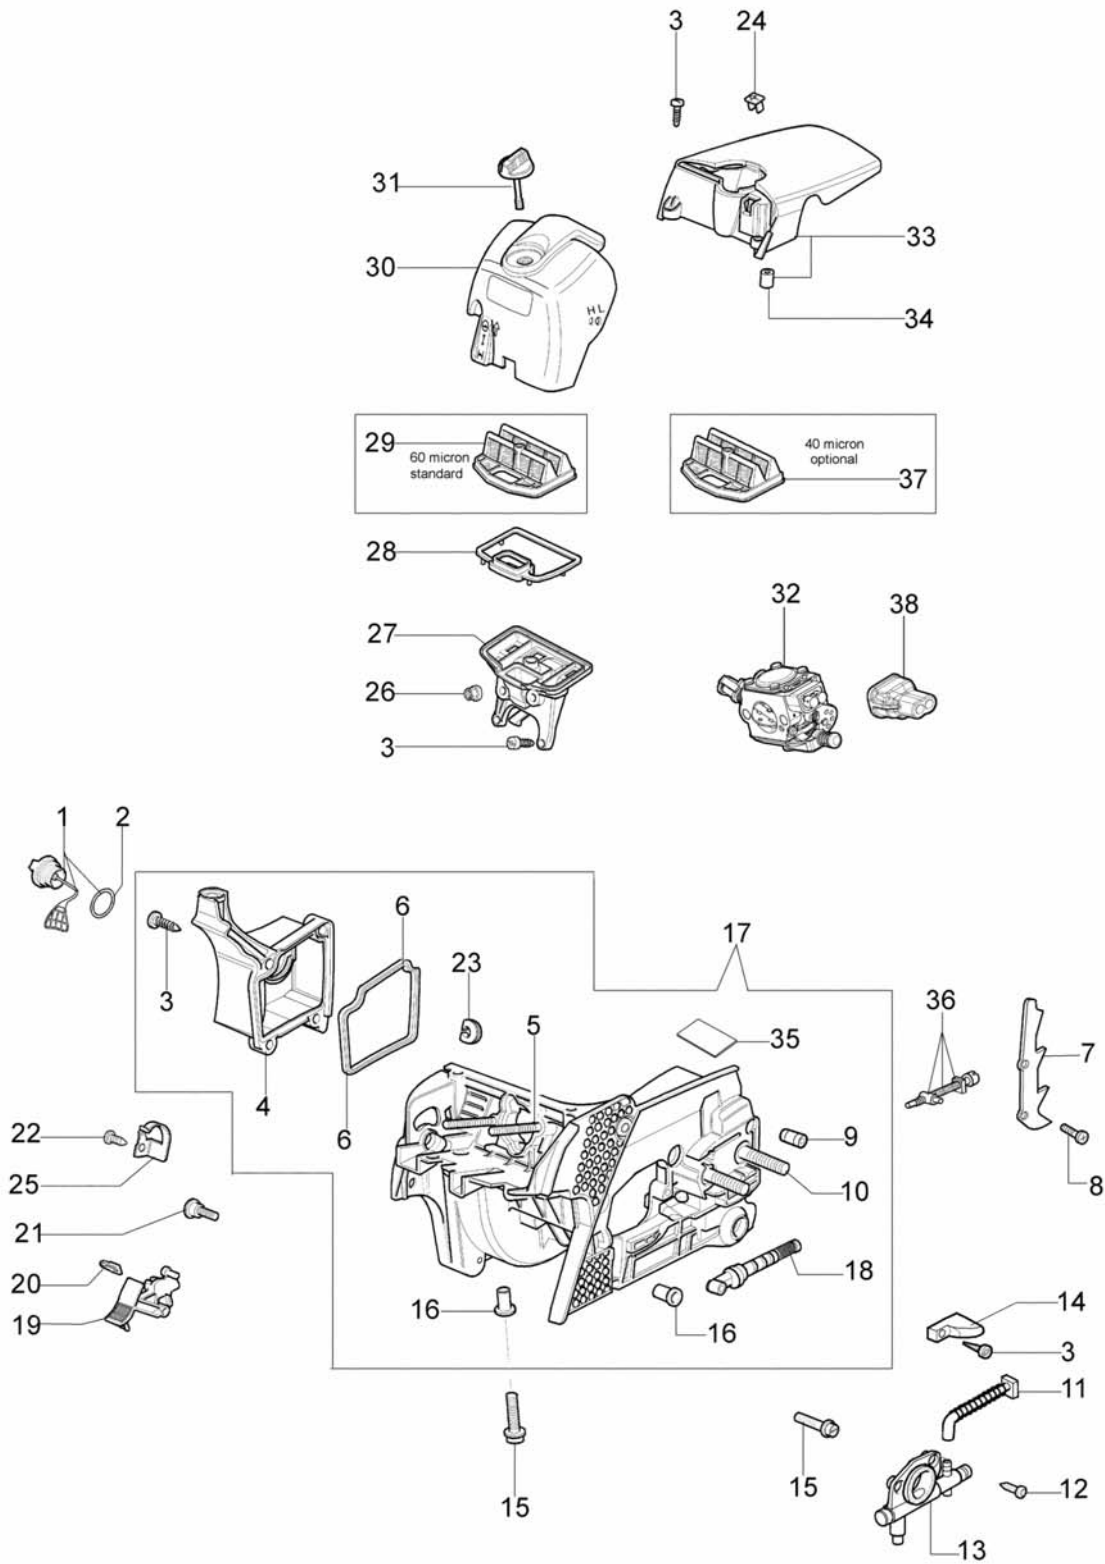

MT 3750 Epa 3 Chainsaw - Crankcase

Ref.Nu	Qty	Part number	Description	Validity from	Validity till	Notes	Bulletin
1	1	50052005R	Cpl. cap				
2	1	3049025	O-ring				
3	5	3960115R	Screw				
4	1	50170071R	Cover				
5	5	50070067A	Rod				
6	1	50170004R	Gasket				
7	1	50170270R	Spike				
8	2	3960099R	Screw				
9	1	097000229R	Breather valve				
10	2	50050052R	Bar stud				
11	1	50050049R	Tube				
12	3	3960074	Screw				
13	1	50180007AR	Oil pump				
14	1	094600369R	Guard				
15	5	3860097	Screw				
16	5	50050067	Spacer				
17	1	50172009R	Crankcase assy				
18	1	50170149R	Oil filter				
19	1	50170060AR	Lever				
20	1	50170062R	Plate				
21	1	50160024	Screw				
22	1	3960070	Screw				
23	1	005000347A	Grommet				
24	1	50170032R	Deflector				
25	6	3960115R	Screw				
26	2	3933100R	Nut				
27	1	50170132R	Support				
28	1	50050056BR	Gasket				
29	1	50170036R	Air filter				BT1-017-07/07
29	1	50110005R	Air filter optional				BT1-017-07/07
30	1	50170079AR	Cover				
31	1	50110007R	Knob				
32	1	2318756DR	Carburetor WT-781E				
33	1	50172020R	Cover				
34	1	50070126R	Spacer				
35	1	50170033R	Guard				
36	1	50050133	Chain tensioner kit				
37	1	50170061R	Spring