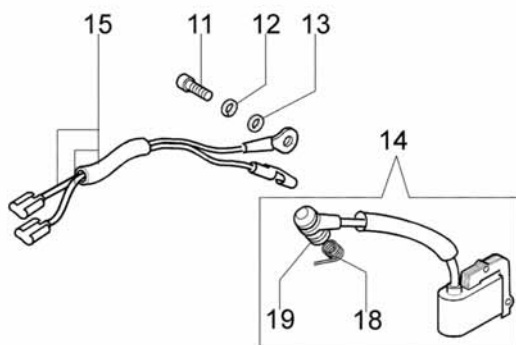

Ref.Nu	Qty	Part number	Description	Validity from	Validity till	Notes	Bulletin
1	1	50170010R	Manifold				
2	1	094600103	Band				
3	1	3055101	Spark plug				
4	1	50170186R	Gasket				
5	1	50170272R	Cpl. muffler				
6	3	3860117R	Screw				
7	1	003300015R	Piston ring Ø38				
8	1	50110047R	Piston pin				
9	2	004900061R	Ring				
10	1	50110066	Piston assy Ø38				
11	1	50182005	Complete cylinder Ø38				
12	2	50110043R	Spacer				
13	1	50110044R	Bearing				
14	1	3050022R	Gasket				
15	1	094000006R	Bearing				
16	1	3050024R	Seal ring				
17	1	50050016R	Cover				
18	4	3801047	Screw				
19	1	50110045R	Crankshaft				
20	1	50170278R	Screen				
21	2	012000028	Screw				
22	1	50170271R	Guard				
23	3	50170223R	Screw				

Ref.Nu	Qty	Part number	Description	Validity from	Validity till	Notes	Bulletin
1	1	50170129R	Chain cover cpl.				
2	1	50170040R	Guard				
3	1	095000219R	Spring				
4	1	50010088AR	Spring				
5	1	3960070	Screw				
6	1	50050125R	Plate				
7	1	50050039R	Brake band				
8	1	097000146	Lever				
9	1	50050064	Pin				
10	1	004000352	Washer				
11	2	50010148R	Nut				
12	1	094500029	Spring				
13	1	094000129AR	Clutch				
14	1	50050136A	Clutch drum 3/8"				
15	1	004400285	Washer				
16	1	50050025	Worm gear 3/8"				
17	1	50030372	Bearing				
18	1	2304073	Wrench 13x19				
19	1	50182004	Labels set				