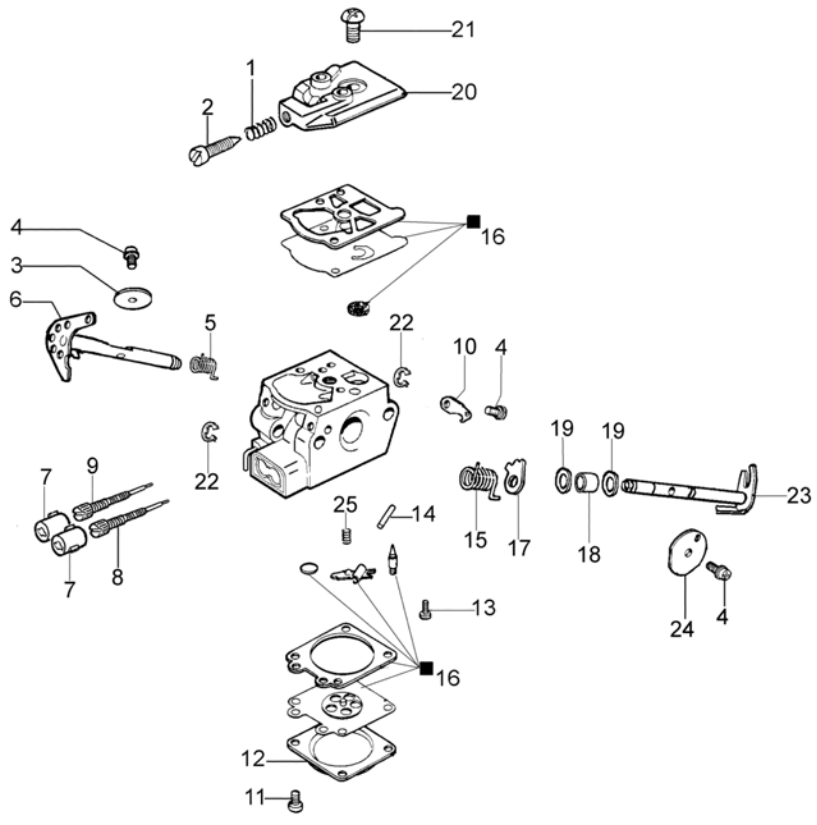

MT 4400 (Epa 3) Chainsaw - Carburetor WT-780F

WT-780D

16 ■ KIT RIPARAZIONE
REPAIR KIT

MT 4400 (Epa 3) Chainsaw - Carburetor WT-780F

Ref.Nu	Qty	Part number	Description	Validity from	Validity till	Notes	Bulletin
1	1	094600148	Spring				
2	1	074000240	Adjust.screw				
3	1	095000141	Shutter				
4	3	50010141	Screw				
5	1	094600208	Spring				
6	1	2318753	Shaft				
7	2	2318867	Cap				
8	1	2318837	Adjust. screw				
9	1	2318893	Adjusting screw				
10	1	2318743	Throttle lever				
11	4	035000162	Screw				
12	1	2318191	Cover				
13	1	003300202	Screw				
14	1	003300201	Spindle				
15	1	50050115	Spring				
16	1	2318671	Repair kit				
17	1	2318742	Lever				
18	1	2318751	Bushing				
19	2	50010265	Washer				
20	1	50050107	Cover				
21	1	003300197	Screw				
22	2	095000164	Ring				
23	1	2318764	Shaft				
24	1	094600140	Shutter				
25	-	-	Not available for this product