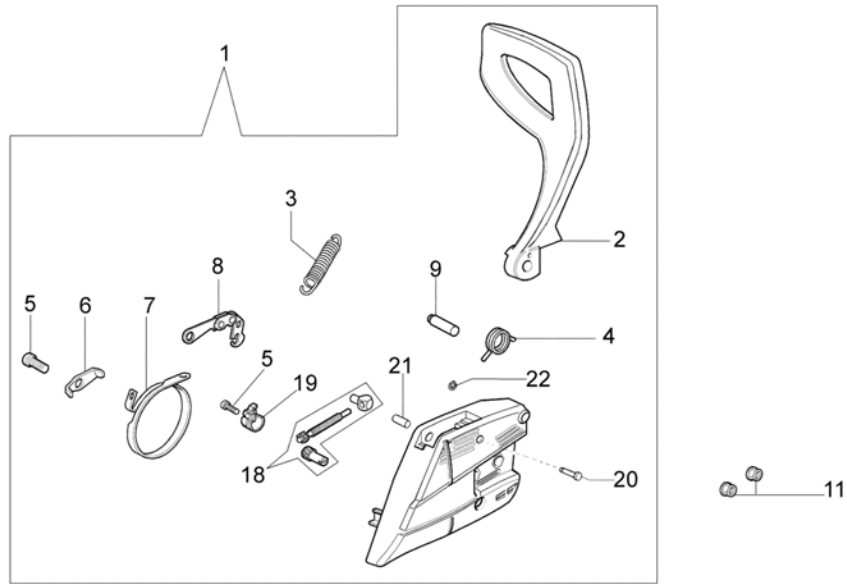

MT 4400 (Epa 3) Chainsaw - Clutch-Brake

MT 4400 (Epa 3) Chainsaw - Clutch-Brake

Ref.Nu	Qty	Part number	Description	Validity from	Validity till	Notes	Bulletin
1	1	50170065R	Chain cover assy				
2	1	50170040R	Guard				
3	1	095000219AR	Spring				
4	1	50010088AR	Spring				
5	2	3960070	Screw				
6	1	50050125R	Plate				
7	1	50050039R	Brake band				
8	1	097000146	Lever				
9	1	50050064R	Pin				
10	1	004000352	Washer				
11	2	50010148R	Nut				
12	1	094500029	Spring				
13	1	094000129AR	Clutch				
14	1	50060033A	Clutch .325				
15	1	004400285	Washer				
16	1	50060008R	Worm gear .325				
17	1	50030372	Bearing				
18	1	50162017A	Chain tensioner				
19	1	50170044R	Cover				
20	1	097000106	Pin				
21	1	50050066	Pin				
22	1	3026003	Ring