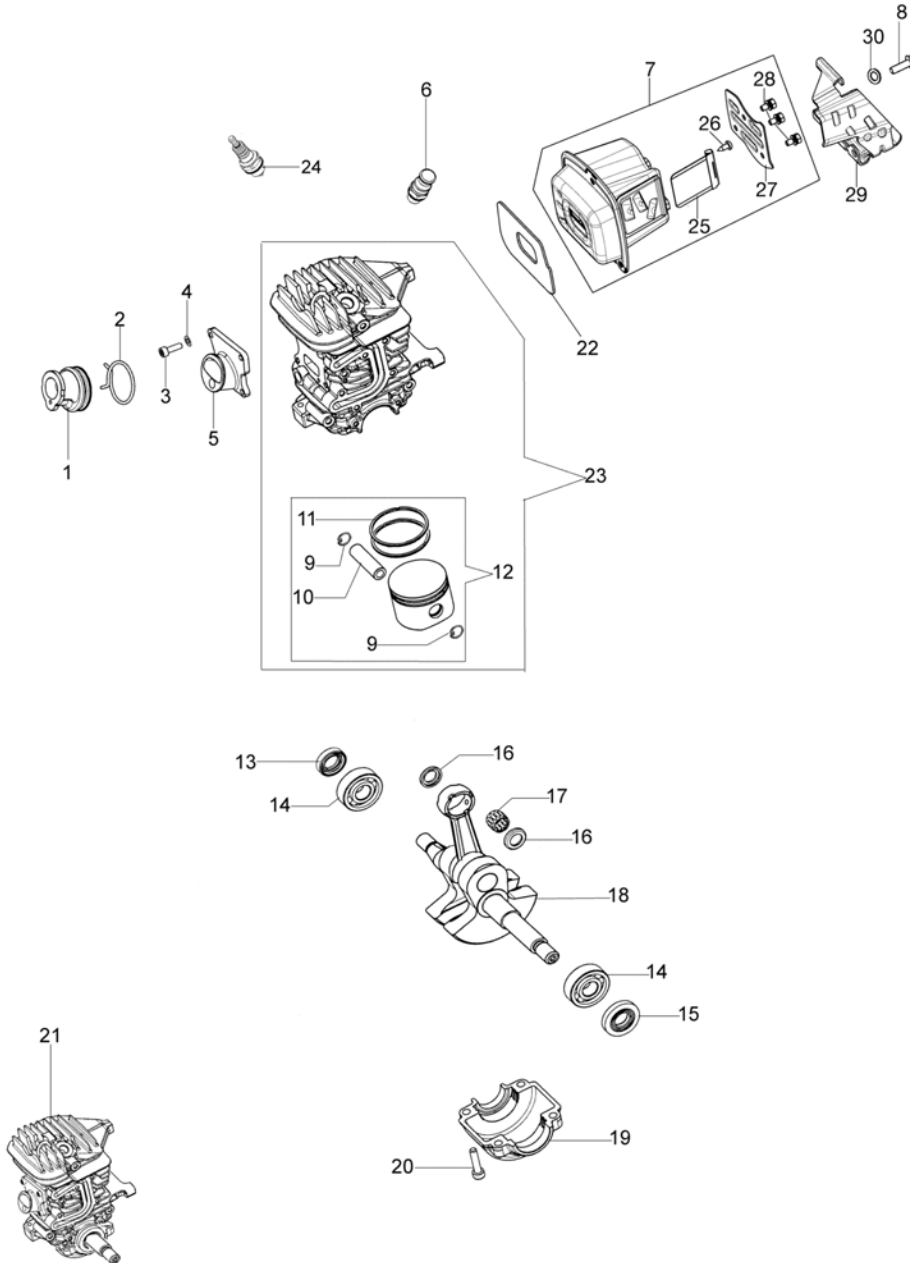

## MT 4400 (Epa 3) Chainsaw - Engine

Ref.Nu	Qty	Part number	Description	Validity from	Validity till	Notes	Bulletin
1	1	50050010R	Manifold				
2	1	094600103	Band				
3	4	3891010R	Screws				
4	4	006000315R	Washer				
5	1	50230060R	Flange				
6	1	50230012R	Decompressor				
7	1	50230156R	Muffler				
8	3	3860117R	Screw				
9	2	004900061R	Ring				
10	1	50230011R	Piston pin				
11	2	50070128R	Piston ring Ø42				
12	1	50232010	Piston assy				
13	1	3050022R	Gasket				
14	2	094000006R	Bearing				
15	1	3050024R	Seal ring				
16	2	50110043R	Spacer				
17	1	50110044R	Bearing				
18	1	50230082R	Crankshaft				
19	1	50050016R	Cover				
20	4	3801047	Screw				
21	1	50232020R	Short block				
22	1	50230158R	Gasket				
23	1	50232023	Compl. cylindre				
24	1	3055120	Spark plug				
25	1	50230152R	Screen				
26	1	012000028	Screw				
27	1	50170175R	Muffler guard				
28	3	50170223R	Screw				
29	1	50230159R	Guard				
30	3	094600054	Washer				

## MT 4400 (Epa 3) Chainsaw - Starter assy

Ref.Nu	Qty	Part number	Description	Validity from	Validity till	Notes	Bulletin
1	1	50230026R	Starter assy				
2	1	50170017R	Starter handle				
3	1	50070123R	Starter rope				
4	1	005000361	Washer				
5	1	3833080	Washer				
6	1	50050073R	Spring				
7	1	004000142	Nut				
8	1	50230045R	Starter pulley				
9	1	50160024	Screw				
10	4	3960115R	Screw				
11	2	3960075	Screw				
12	2	006000315R	Washer				
13	2	3916004R	Washer				
14	1	50170144CR	Ignition coil				
15	1	50170090R	Cable				
16	1	50072029	Pawl kit				
17	1	50170015R	Flywheel				
18	1	50050127	Spring				
19	1	50050126	Spark plug cap				
20	1	006000829	Washer				
21	1	50230177	Labels kit				
22	1	2304017	Wrench 13x16				

Ref.Nu	Qty	Part number	Description	Validity from	Validity till	Notes	Bulletin
40	2	50050052R	Stud				
41	1	50210034R	Knob				
42	1	50160024	Screw				
43	2	3960074	Screw				