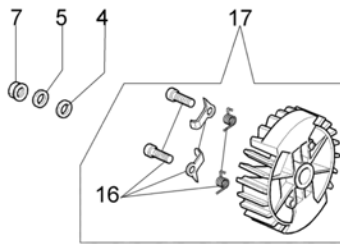

MT 4400 (Epa 3) Chainsaw - Starter assy

MT 4400 (Epa 3) Chainsaw - Starter assy

Ref.Nu	Qty	Part number	Description	Validity from	Validity till	Notes	Bulletin
1	1	50230026R	Starter assy				
2	1	50170017R	Starter handle				
3	1	50070123R	Starter rope				
4	1	005000361	Washer				
5	1	3833080	Washer				
6	1	50050073R	Spring				
7	1	004000142	Nut				
8	1	50230045R	Starter pulley				
9	1	50160024	Screw				
10	4	3960115R	Screw				
11	2	3960075	Screw				
12	2	006000315R	Washer				
13	2	3916004R	Washer				
14	1	50170144CR	Ignition coil				
15	1	50170090R	Cable				
16	1	50072029	Pawl kit				
17	1	50170015R	Flywheel				
18	1	50050127	Spring				
19	1	50050126	Spark plug cap				
20	1	006000829	Washer				
21	1	50230177	Labels kit				
22	1	2304017	Wrench 13x16