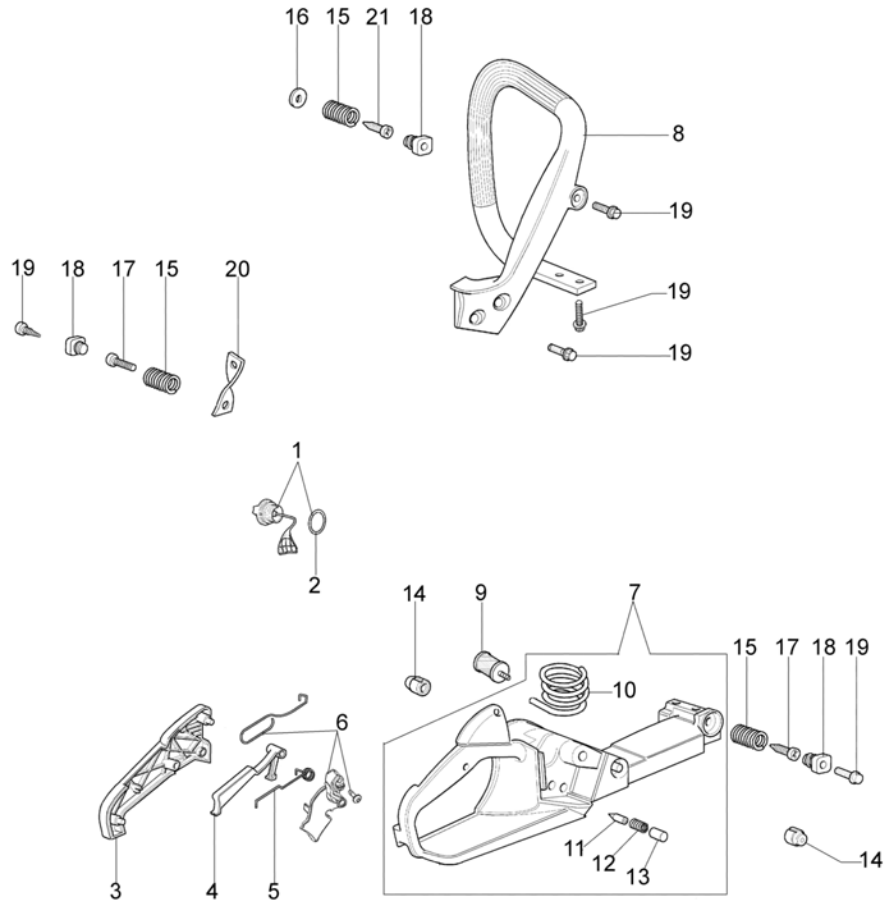

MT 4400 (Epa 3) Chainsaw - Tank-handle

MT 4400 (Epa 3) Chainsaw - Tank-handle

Ref.Nu	Qty	Part number	Description	Validity from	Validity till	Notes	Bulletin
1	1	50052005R	Tank cap				
2	1	3049047R	O-ring				
3	1	50170024R	Cover				
4	1	50050096AR	Lever				
5	1	097000028R	Spring				
6	1	50170249A	Throttle lever kit				
7	1	50172007AR	Tank				
8	1	50170026R	Handle				
9	1	094600450R	Fuel filter				
10	1	50170152R	Hose				
11	1	094500577A	Valve				
12	1	094500575R	Spring				
13	1	50050071	Breather valve				
14	2	50010061R	AV-mount				
15	3	50050047AR	Spring				
16	1	3918010R	Washer				
17	2	3960115R	Screw				
18	3	50170034R	Support				
19	7	3960099R	Screw				
20	1	50170198R	Safety tape				
21	1	3960073R	Screw