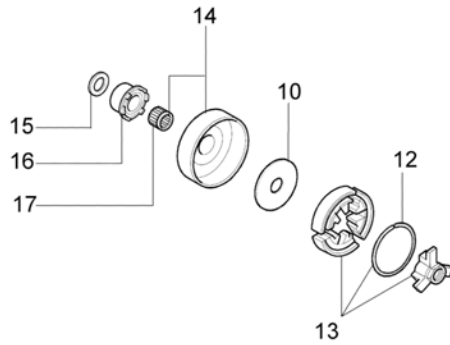

Ref.Nu	Qty	Part number	Description	Validity from	Validity till	Notes	Bulletin
40	2	50050052R	Stud				
41	1	50210034R	Knob				
42	1	50160024	Screw				
43	2	3960074	Screw				

## MT 4400 (Epa 3) Chainsaw - Tank-handle

Ref.Nu	Qty	Part number	Description	Validity from	Validity till	Notes	Bulletin
1	1	50052005R	Tank cap				
2	1	3049047R	O-ring				
3	1	50170024R	Cover				
4	1	50050096AR	Lever				
5	1	097000028R	Spring				
6	1	50170249A	Throttle lever kit				
7	1	50172007AR	Tank				
8	1	50170026R	Handle				
9	1	094600450R	Fuel filter				
10	1	50170152R	Hose				
11	1	094500577A	Valve				
12	1	094500575R	Spring				
13	1	50050071	Breather valve				
14	2	50010061R	AV-mount				
15	3	50050047AR	Spring				
16	1	3918010R	Washer				
17	2	3960115R	Screw				
18	3	50170034R	Support				
19	7	3960099R	Screw				
20	1	50170198R	Safety tape				
21	1	3960073R	Screw				

## MT 4400 (Epa 3) Chainsaw - Clutch-Brake

Ref.Nu	Qty	Part number	Description	Validity from	Validity till	Notes	Bulletin
1	1	50170065R	Chain cover assy				
2	1	50170040R	Guard				
3	1	095000219AR	Spring				
4	1	50010088AR	Spring				
5	2	3960070	Screw				
6	1	50050125R	Plate				
7	1	50050039R	Brake band				
8	1	097000146	Lever				
9	1	50050064R	Pin				
10	1	004000352	Washer				
11	2	50010148R	Nut				
12	1	094500029	Spring				
13	1	094000129AR	Clutch				
14	1	50060033A	Clutch .325				
15	1	004400285	Washer				
16	1	50060008R	Worm gear .325				
17	1	50030372	Bearing				
18	1	50162017A	Chain tensioner				
19	1	50170044R	Cover				
20	1	097000106	Pin				
21	1	50050066	Pin				
22	1	3026003	Ring				