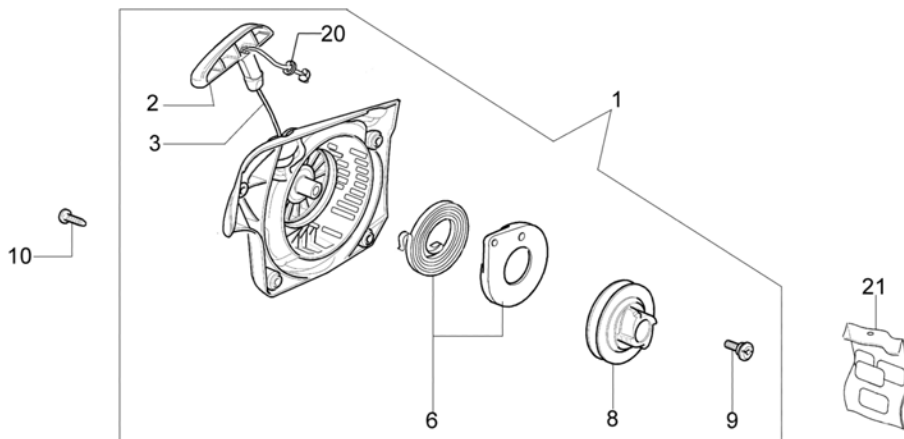

MT 4400 (Epa 3) Chainsaw - Starter assy

MT 4400 (Epa 3) Chainsaw - Starter assy

Ref.Nu	Qty	Part number	Description	Validity from	Validity till	Notes	Bulletin
1	1	50230026R	Starter assy				
2	1	50170017R	Starter handle				
3	1	50070123R	Starter rope				
4	1	005000361	Washer				
5	1	3833080	Washer				
6	1	50050073R	Spring				
7	1	004000142	Nut				
8	1	50230045R	Starter pulley				
9	1	50160024	Screw				
10	4	3960115R	Screw				
11	2	3960075	Screw				
12	2	006000315R	Washer				
13	2	3916004R	Washer				
14	1	50170144CR	Ignition coil				
15	1	50170090R	Cable				
16	1	50072029	Pawl kit				
17	1	50170015R	Flywheel				
18	1	50050127	Spring				
19	1	50050126	Spark plug cap				
20	1	006000829	Washer				
21	1	50230177	Labels kit				
22	1	2304017	Wrench 13x16