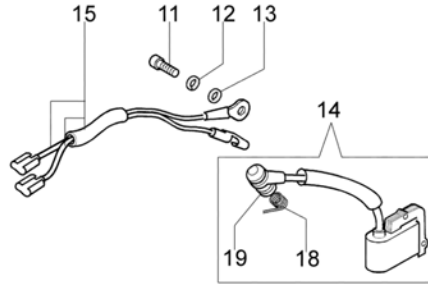

MT 4400 (Epa 3) Chainsaw - Starter assy

MT 4400 (Epa 3) Chainsaw - Starter assy

Ref.Nu	Qty	Part number	Description	Validity from	Validity till	Notes	Bulletin
1	1	50230026R	Starter assy				
2	1	50170017R	Starter handle				
3	1	50070123R	Starter rope				
4	1	005000361	Washer				
5	1	3833080	Washer				
6	1	50050073R	Spring				
7	1	004000142	Nut				
8	1	50230045R	Starter pulley				
9	1	50160024	Screw				
10	4	3960115R	Screw				
11	2	3960075	Screw				
12	2	006000315R	Washer				
13	2	3916004R	Washer				
14	1	50170144CR	Ignition coil				
15	1	50170090R	Cable				
16	1	50072029	Pawl kit				
17	1	50170015R	Flywheel				
18	1	50050127	Spring				
19	1	50050126	Spark plug cap				
20	1	006000829	Washer				
21	1	50230177	Labels kit				
22	1	2304017	Wrench 13x16