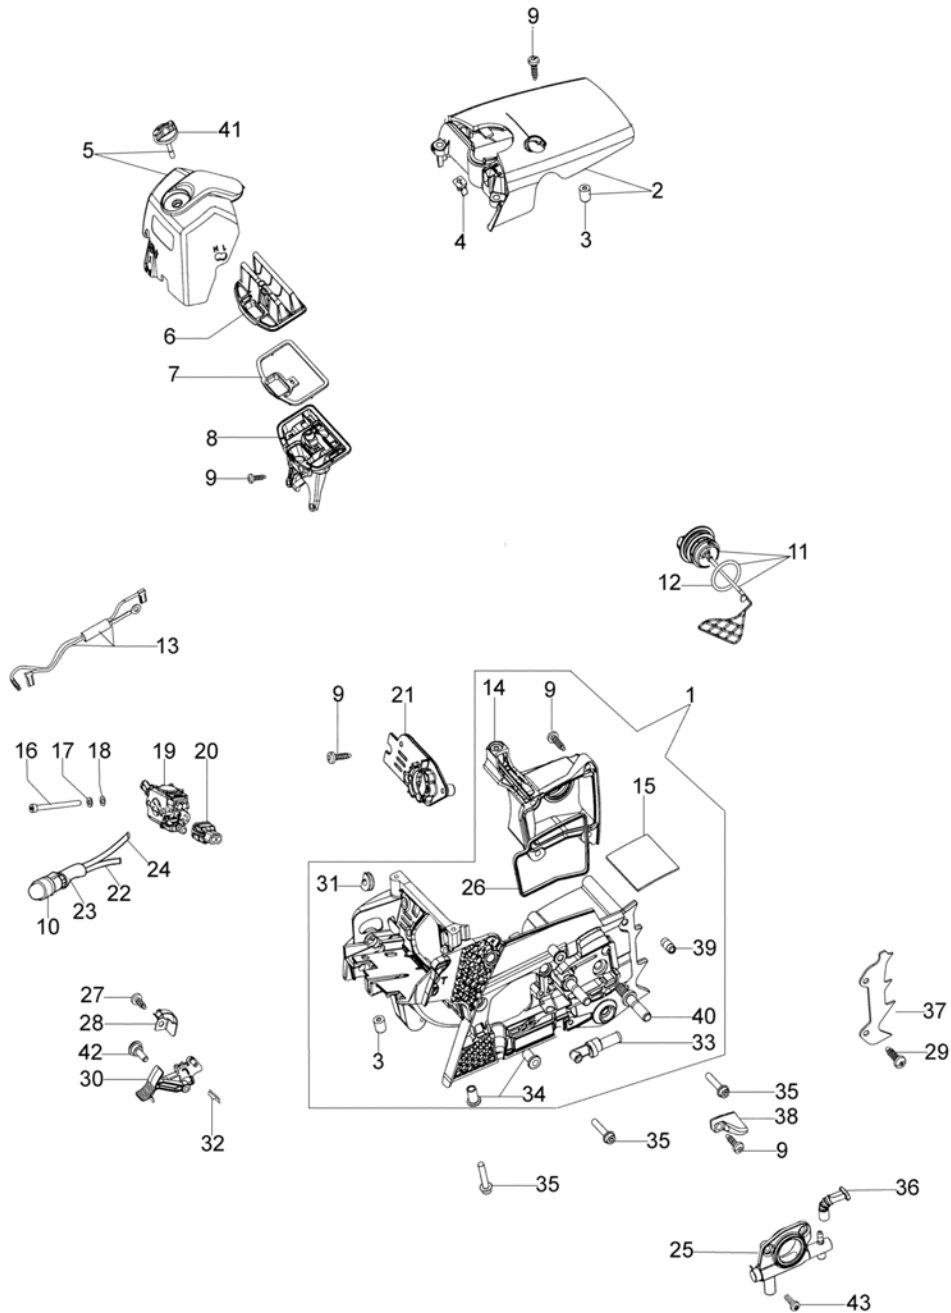

MT 4400 (Epa 3) Chainsaw - Crankcase

MT 4400 (Epa 3) Chainsaw - Crankcase

Ref.Nu	Qty	Part number	Description	Validity from	Validity till	Notes	Bulletin
1	1	50232017R	Crankcase				
2	1	50232007R	Cover				
3	2	50070126R	Spacer				
4	1	50170032R	Deflector				
5	1	50232009	Cover				
6	1	50230144R	Flock air filter				
7	1	50230038R	Gasket				
8	1	50230068R	Support				
9	8	3960115R	Screw				
10	1	2318817R	Air purge				
11	1	50052005R	Tank cap				
12	1	3049047R	O-ring				
13	1	50170090R	Cable				
14	1	50230030R	Tank cover				
15	1	50170033R	Guard				
16	2	3891066R	Screws				
17	2	3916005R	Sealing washer				
18	2	3833073R	Washer				
19	1	2318755DR	Carburetor WT-780F				
20	1	50170150R	Grommet				
21	1	50230061R	Support				
22	1	50060014R	Hose				
23	1	50170121R	Sheath				
24	1	50170224R	Hose				
25	1	50170051AR	Oil pump				
26	1	50210004R	Gasket				
27	1	3960070AR	Screw				
28	1	50170061R	Spring				
29	2	3960099R	Screw				
30	1	50170060AR	Lever				
31	1	005000347A	Grommet				
32	1	50170062R	Plate				
33	1	50170149R	Oil filter				
34	5	50050067	Spacer				
35	5	3860097R	Screw				
36	1	50050049R	Hose				
37	1	50230145R	Spike				
38	1	094600369R	Guard				
39	1	097000229R	Breather valve