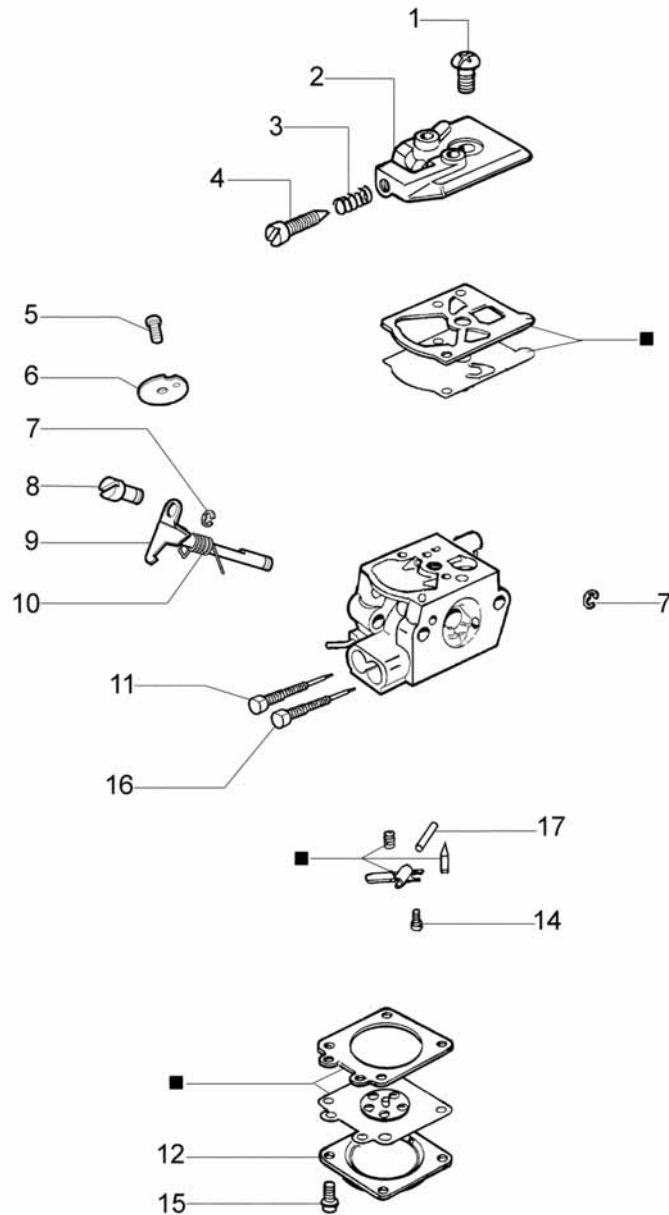

Walbro WT-936A

Ref.Nu	Qty	Part number	Description	Validity from	Validity till	Notes	Bulletin
1	1	003300197	Screw				
2	1	2318777	Cover				
3	1	094600148	Spring				
4	1	074000240	Adjust.screw				
5	1	50010141	Screw				
6	1	375100078	Shutter				
7	2	095000164	Ring				
8	1	2318211	Pin				
9	1	2318737	Shaft				
10	1	072700347	Spring				
11	1	2318779	Screw "L				
12	1	2318191	Cover				
13	1	2318671	Repair kit				
14	1	003300202	Screw				
15	4	035000162	Screw				
16	1	2318778	Screw "H				
17	1	003300201	Spindle