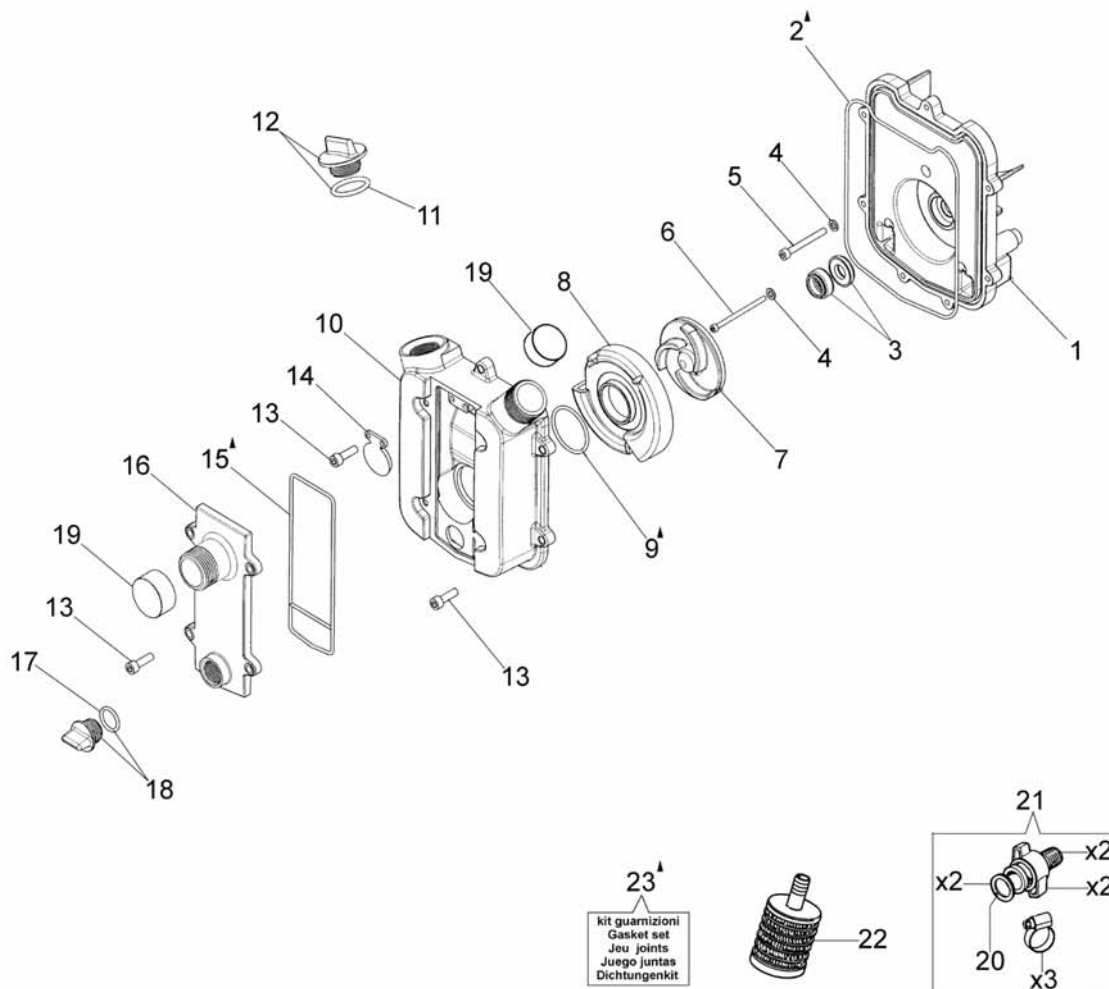

Ref.Nu	Qty	Part number	Description	Validity from	Validity till	Notes	Bulletin
1	1	55020012R	Pump body				Korpus pompy
2	1	55020109R	O-ring				O-ring
3	1	55022019	Mechanical seal				Uszczelniacz
4	3	341000004	Washer				Podkladka
5	1	3901014	Screws				Sruba
6	2	3901037R	Screws				Sruba
7	1	55020014R	Impeller				Wimik
8	1	55020015R	Rotor case				Korpus
9	1	320000005	O-ring				O-ring
10	1	55020011R	Pump body				Korpus
11	1	3049019	O-ring				O-ring
12	1	55022020R	Compl. cap				Korek kpl.
13	11	3801022	Screw				Sruba
14	1	55020018R	Valve				Zawór
15	1	55020078R	O-ring				O-ring
16	1	55020013R	Pump cover				Korek
17	1	3049018	O-ring				O-ring
18	1	55022021R	Compl. cap				Korek kpl.
19	2	330000019	Guard plug				Korek
20	2	330000008	Gasket				Uszczelka
21	1	340000002	Fittings set				Zestaw przylaczy
22	1	340000001	Filter				Filtr
23	1	55022018	Gasket set				Zestaw uszczelek