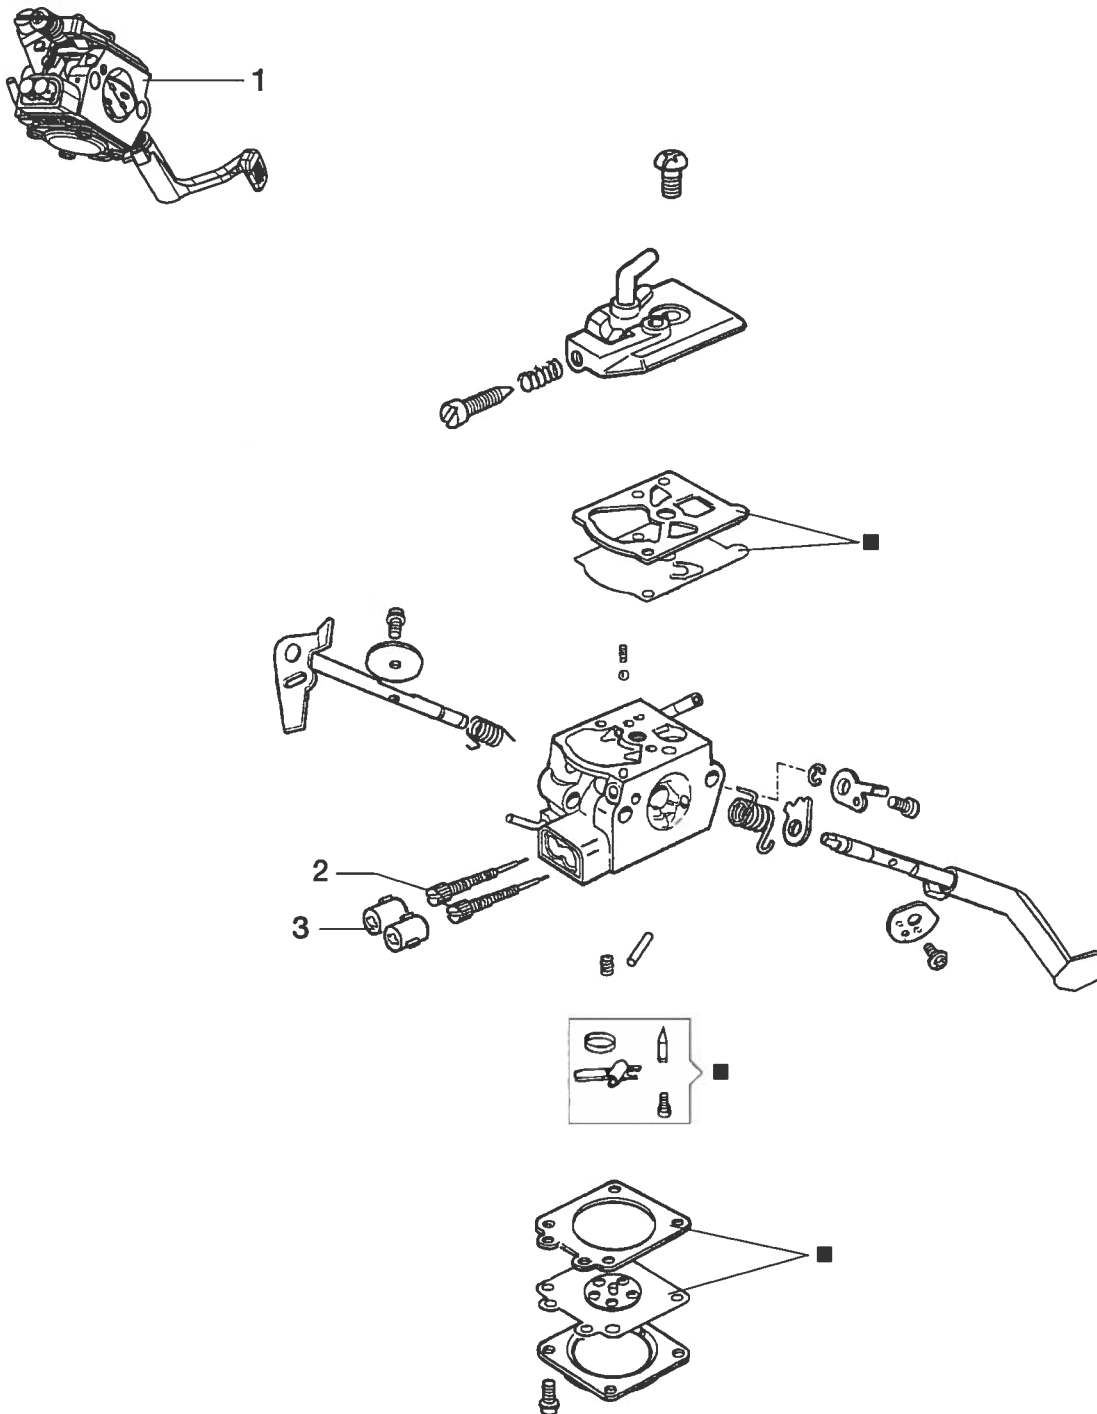

## Brushcutter - Air filter

Ref.Nu	Qty	Part number	Description	Validity from	Validity till	Notes	Bulletin
1	1	58070025AR	Gasket				
2	1	61370001R	Insulator				
3	2	3891046R	Screw				
4	1	2318265R	Carburetor				
5	1	56570058R	Gasket				
6	1	61370160R	Air filter				
7	1	61370258	Filter cover kit			Grigio; Grey	
8	1	61370008R	Knob				
9	1	3891063R	Screw				
10	1	61372008R	Filter support			Grigio; Grey	
11	1	2318817R	Air purge				
12	1	61370255	Gasket set				
13	1	61200196R	Gasket				
14	1	3073002R	Tube				
15	1	61370036R	Tube				

## Brushcutter - Transmission

Ref.Nu	Qty	Part number	Description	Validity from	Validity till	Notes	Bulletin
1	1	4162042A	Handle				
2	1	3915006	Nut				
3	1	3916006R	Washer				
4	5	3893060R	Screw				
5	1	61370043R	Lever				
6	1	61370260	Lever group				
7	1	61370044AR	Throttle lever				
8	1	3906053	Screw				
9	1	61370220AR	Throttle cable				
10	1	61370032R	Cable				
11	1	61370148R	Tube Ø22				
12	1	61370261	Handle kit				
13	1	61370226R	Drive shaft				
14	1	3025017R	Ring				
15	2	3035004R	Bearing				
16	1	3914003R	Nut				
17	1	3891051R	Screw				
18	1	61370123R	Pin				
19	1	61370124R	Flange				
20	1	61370145R	Hub				
21	1	3893016R	Screw				
22	1	61370161AR	Blade				
23	4	61150012R	Spacer				
24	4	3891046R	Screw				
25	1	61370314	Guard kit				
26	1	63119001	Compl. nylon head				
27	1	61370227R	Insert				
28	1	61370214R	Tool kit				
29	1	61370293	Labels kit				