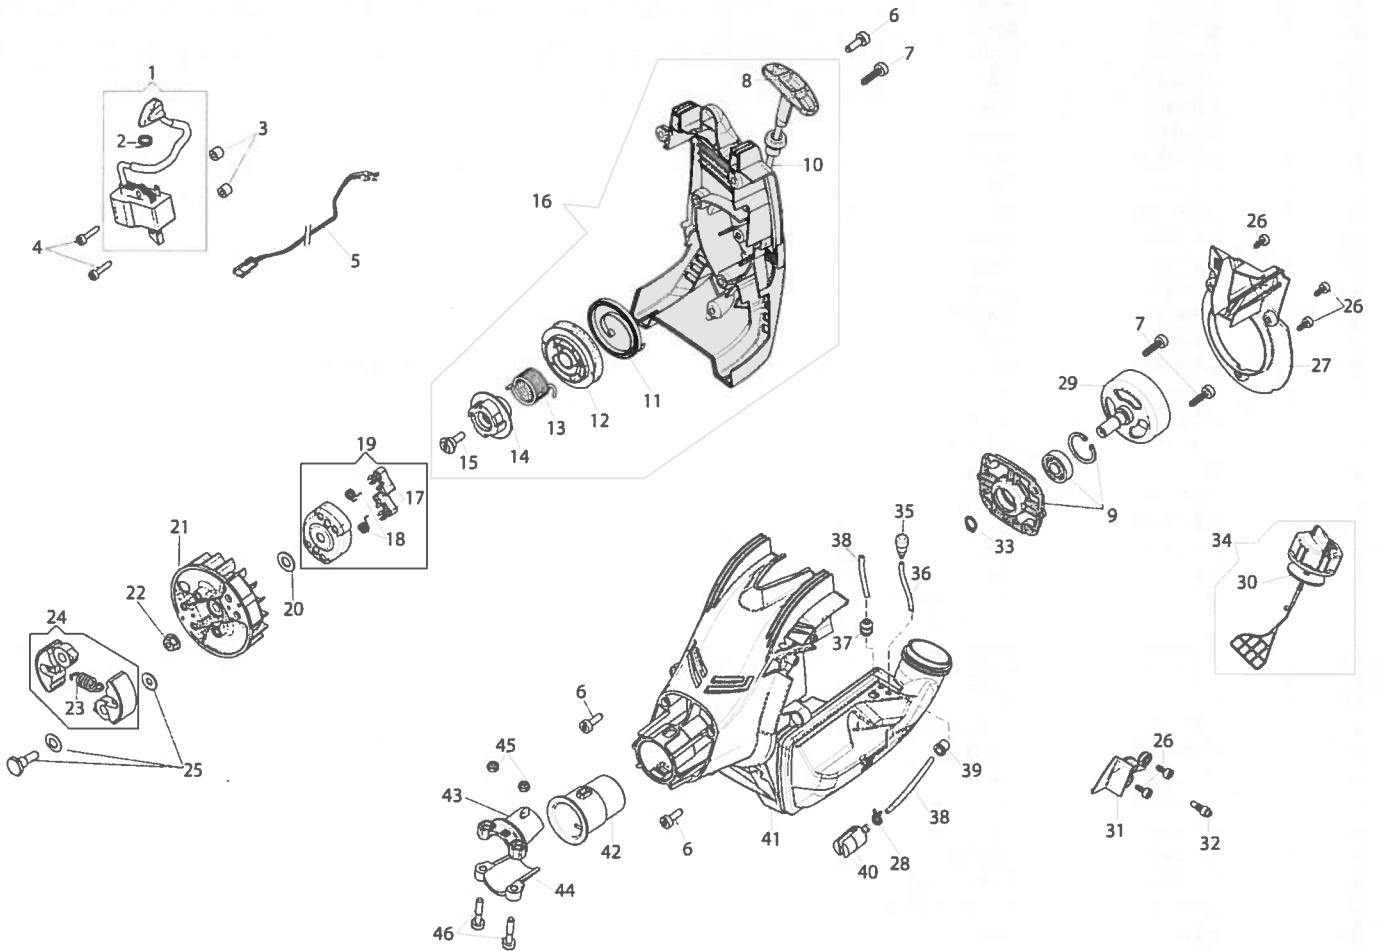

Brushcutter - Starter Assy and fuel tank

Brushcutter - Starter assy and fuel tank

Ref.Nu	Qty	Part number	Description	Validity from	Validity till	Notes	Bulletin
1	1	2501002R	Ignition coil				
2	1	50050127	Spring				
3	2	50160218	Spacer				
4	2	3891020R	Screw				
5	1	61370059R	Cable				
6	7	3891043R	Screw				
7	7	3893060R	Screw				
8	1	61370082R	Handle				
9	1	61370256	Flange kit				
10	1	61370024R	Rope				
11	1	61070036R	Spring				
12	1	61370022R	Pulle				
13	1	61240059R	Spring				
14	1	61370023R	Sprocket				
15	1	50160024	Screw				
16	1	61370230R	Starter assy			Rosso; Red	
17	2	61370014R	Pawl				
18	2	61070039R	Spring				
19	1	61370013R	Clutch driver				
20	1	3064034	Washer				
21	1	58070133R	Flywheel				
22	1	004400959R	Nut				
23	1	61070090R	Spring				
24	1	61070091AR	Clutch				
25	1	61370257	Kit pin + Belleville washer + spacer ring				
26	5	3893009R	Screw				
27	1	61370031R	Flange				
28	1	4098377	Band				
29	1	61370083R	Clutch drum				
30	1	61070006R	Gasket				
31	1	61370033AR	Cover				
32	1	61250249R	Adjust. pin				
33	1	3024010R	Ring				
34	1	61372003R	Tank cap				
35	1	61070011AR	Breather valve				
36	1	3073001R	Breather fuel pipe				
37	1	4161211	Bush				
38	1	61370038R	Tube				
39	1	61110162A	Bushing				
40	1	094600450R	Fuel filter				
41	1	61370184R	Cover with fuel tank			Rosso; Red	
42	1	61370030R	Sleeve				
43	1	61370029R	Adaptor				
44	1	61370028R	Adaptor				
45	2	3914003R	Nut				
46	2	3891050R	Screw