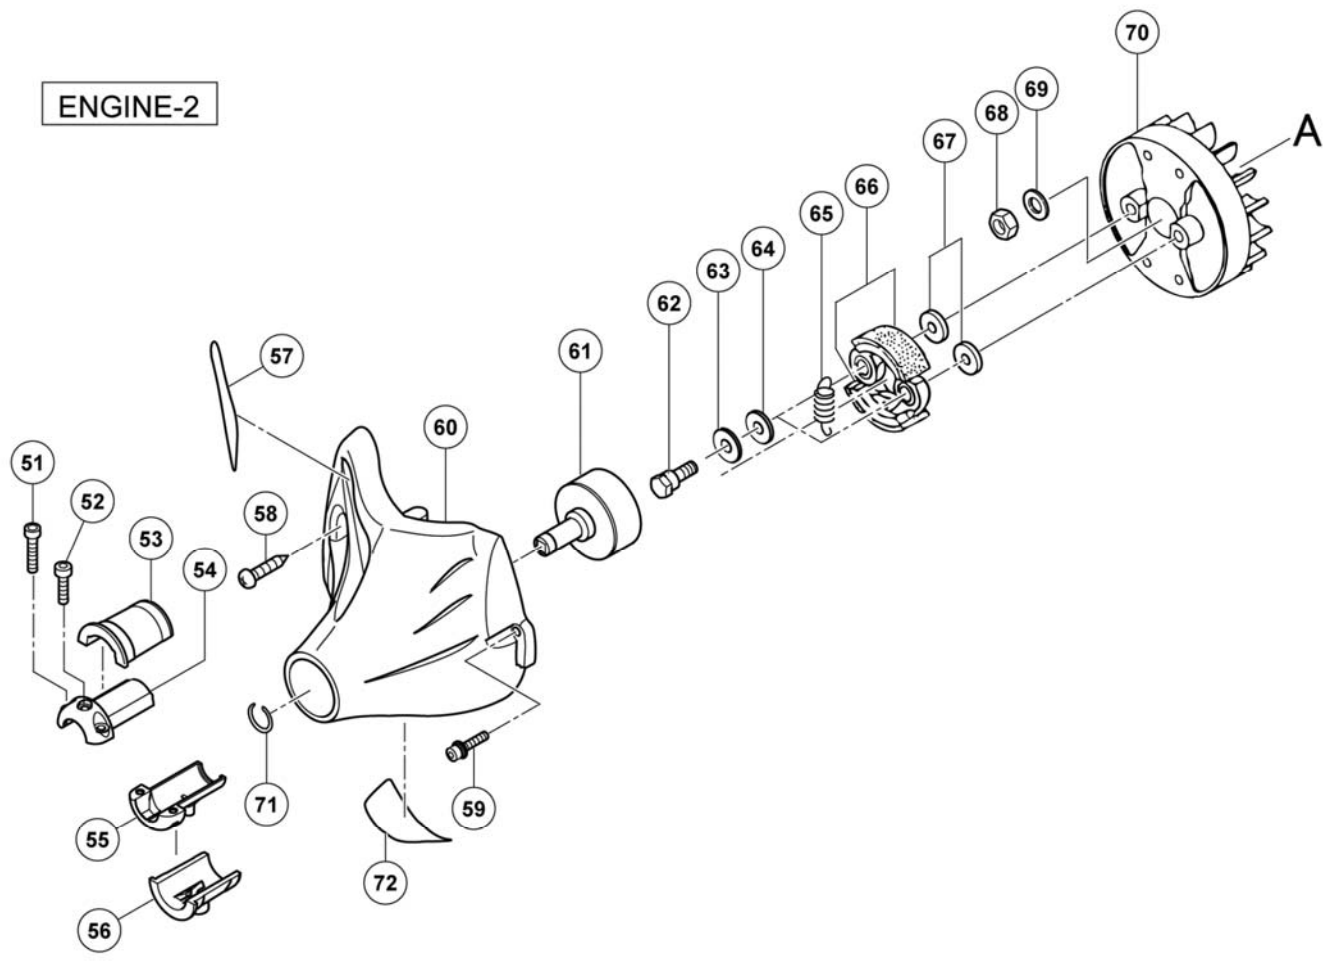

ENGINE TOOL PARTS LIST

ENGINE GRASS CUTTER
Model CG24EKSL

2010 • 06 • 24
(E1)

形名
CG24EKS(1/4)

ENGINE-2

RECOIL STARTER

OPERATION PIPE

GEAR CASE

Rev.3

形名
CG24EKS (3/4)

CARBURETOR

FUEL TANK

NYLON HEAD

Rev.1

形名
CG24EKS (4/4)

Parts