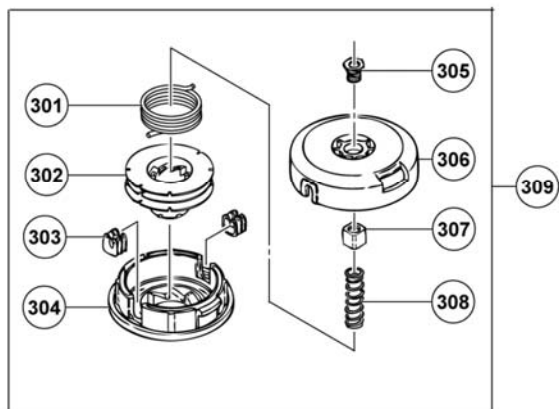

CARBURETOR

FUEL TANK

NYLON HEAD

Rev.1

形名
CG24EKS (4/4)