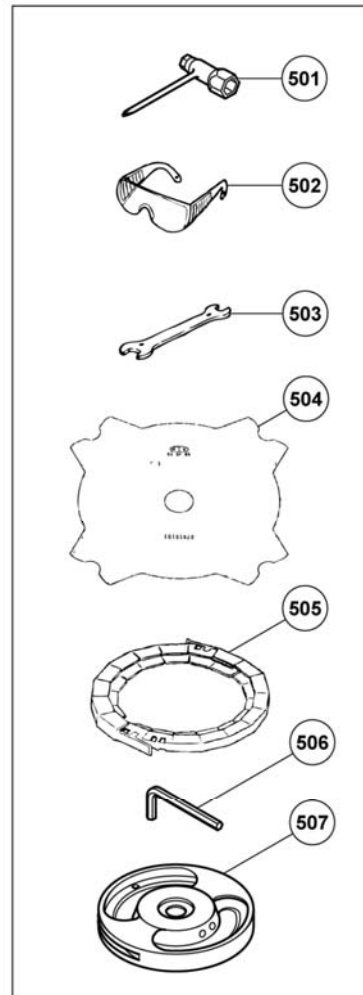

ENGINE TOOL PARTS LIST

ENGINE GRASS CUTTER
Model CG24EKSL

2010 • 06 • 24
(E1)

形名
CG24EKS(1/4)

ENGINE-2

RECOIL STARTER

OPERATION PIPE

GEAR CASE

Rev.3

形名
CG24EKS (3/4)

CARBURETOR

FUEL TANK

NYLON HEAD

Rev.1

形名
CG24EKS (4/4)

Parts