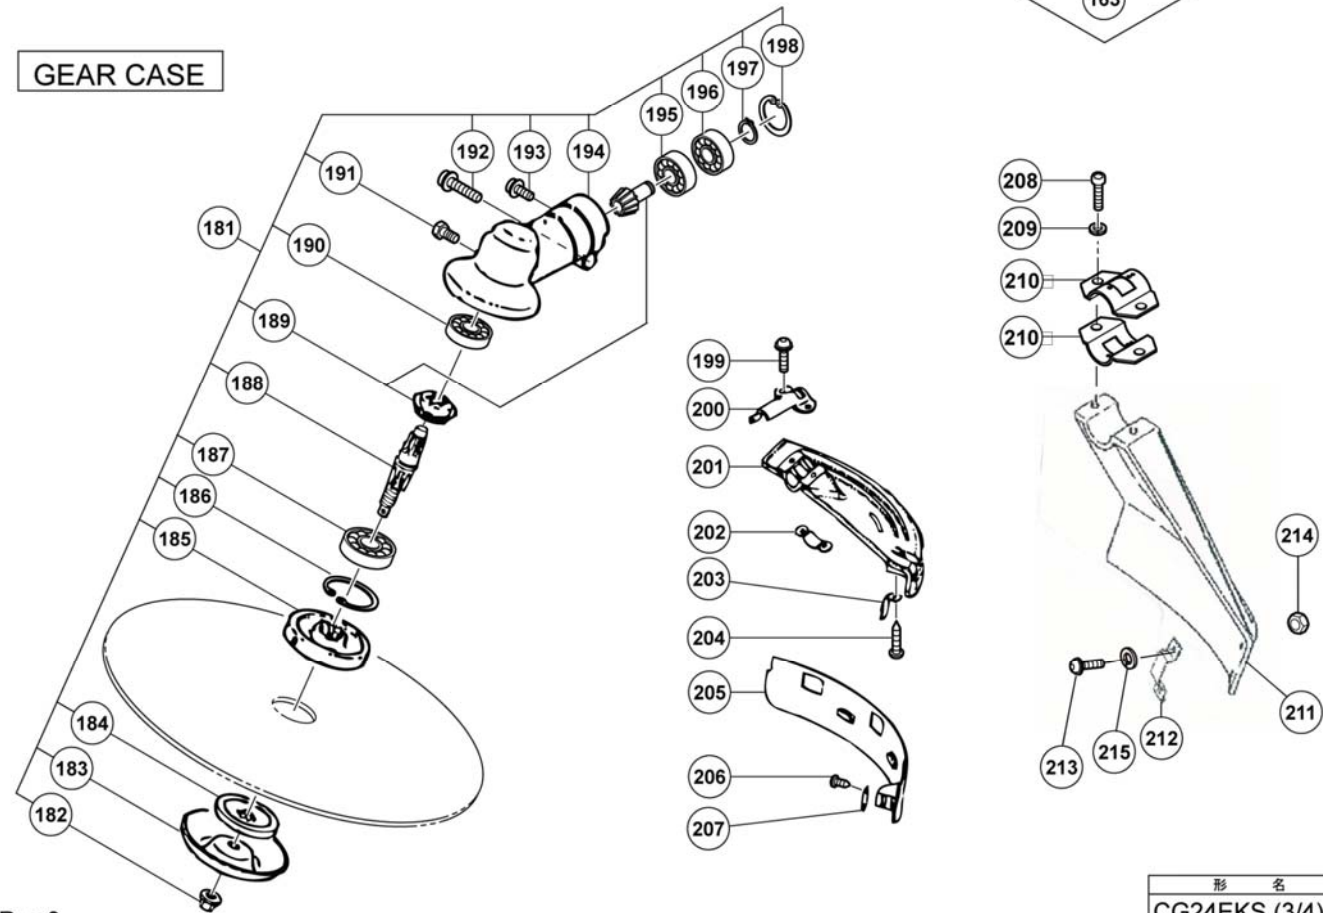

ENGINE TOOL PARTS LIST

ENGINE GRASS CUTTER
Model CG24EKSL

2010 • 06 • 24
(E1)

形名
CG24EKS(1/4)

ENGINE-2

RECOIL STARTER

OPERATION PIPE

GEAR CASE

Rev.3

形名
CG24EKS (3/4)

CARBURETOR

FUEL TANK

NYLON HEAD

Rev.1

形名
CG24EKS (4/4)

Parts