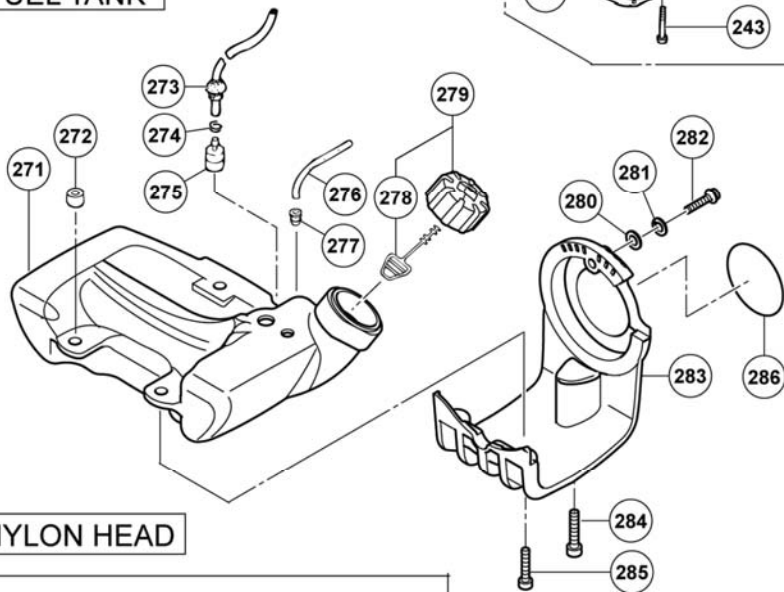

ENGINE TOOL PARTS LIST

ENGINE GRASS CUTTER
Model CG24EKSL

2010 • 06 • 24
(E1)

形名
CG24EKS(1/4)

ENGINE-2

RECOIL STARTER

OPERATION PIPE

GEAR CASE

Rev.3

形名
CG24EKS (3/4)

CARBURETOR

FUEL TANK

NYLON HEAD

Rev.1

形名
CG24EKS (4/4)

Parts