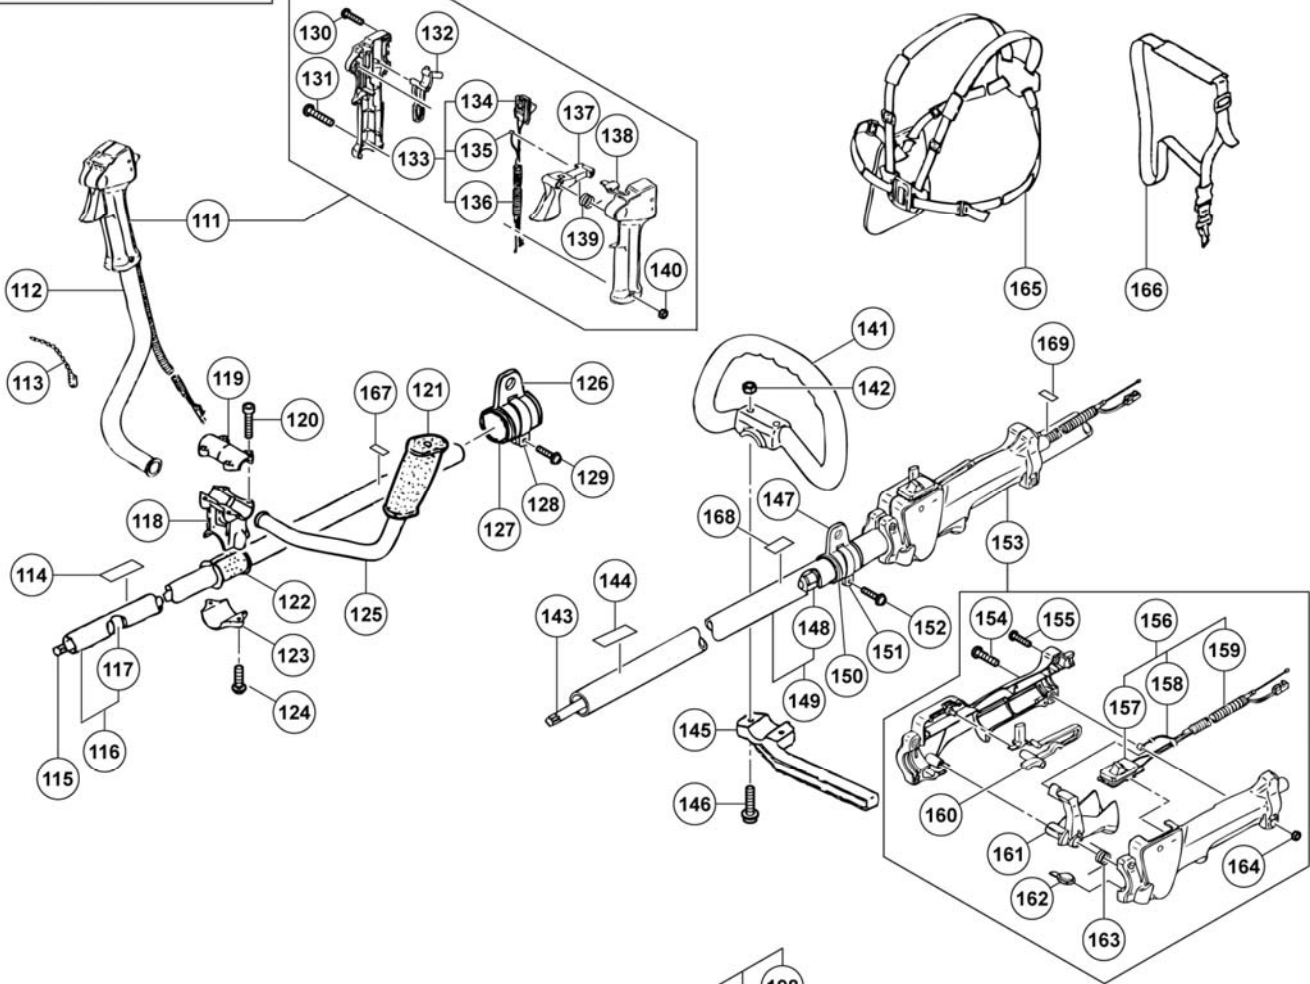

ENGINE TOOL PARTS LIST

ENGINE GRASS CUTTER
Model CG24EKSL

2010 • 06 • 24
(E1)

形名
CG24EKS(1/4)

ENGINE-2

RECOIL STARTER

OPERATION PIPE

GEAR CASE

Rev.3

形名
CG24EKS (3/4)

CARBURETOR

FUEL TANK

NYLON HEAD

Rev.1

形名
CG24EKS (4/4)

Parts