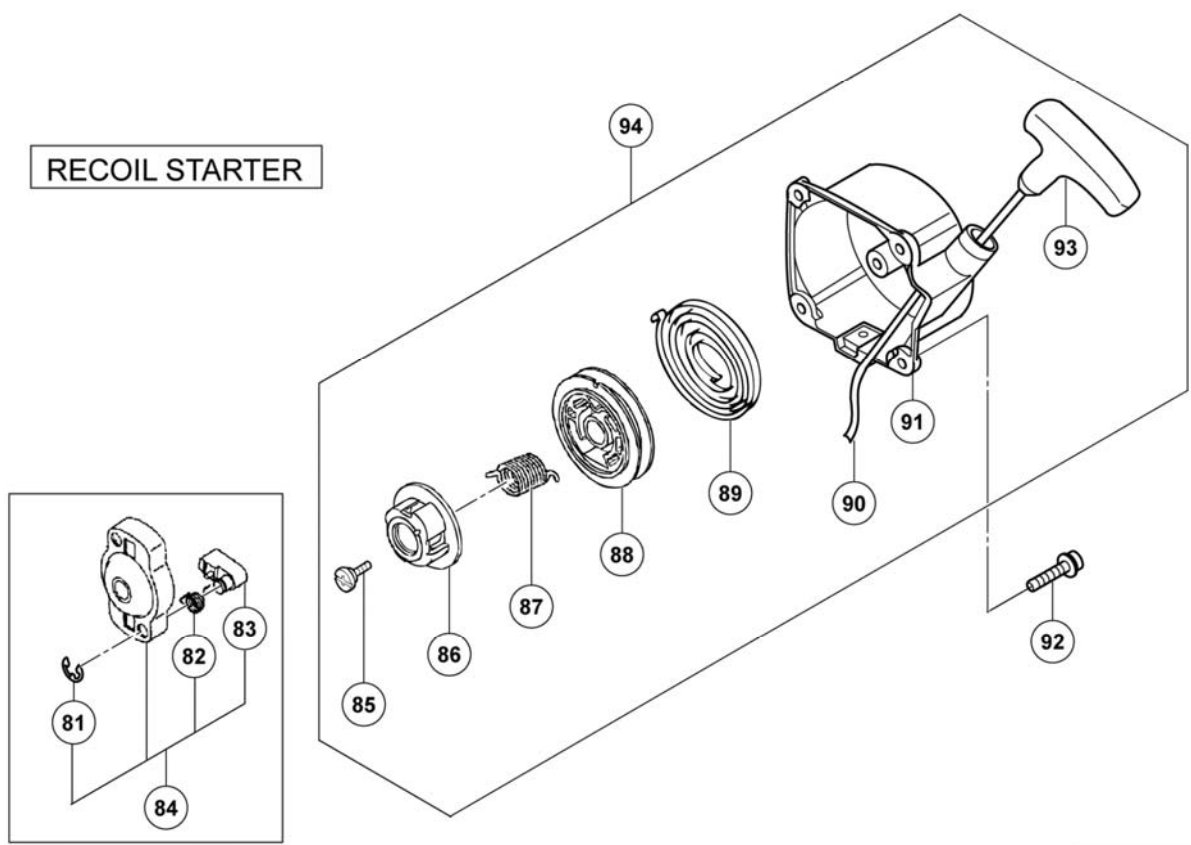

ENGINE TOOL PARTS LIST

ENGINE GRASS CUTTER
Model CG24EKSL

2010 • 06 • 24
(E1)

形名
CG24EKS(1/4)

ENGINE-2

RECOIL STARTER

OPERATION PIPE

GEAR CASE

Rev.3

形名
CG24EKS (3/4)

CARBURETOR

FUEL TANK

NYLON HEAD

Rev.1

形名
CG24EKS (4/4)

Parts