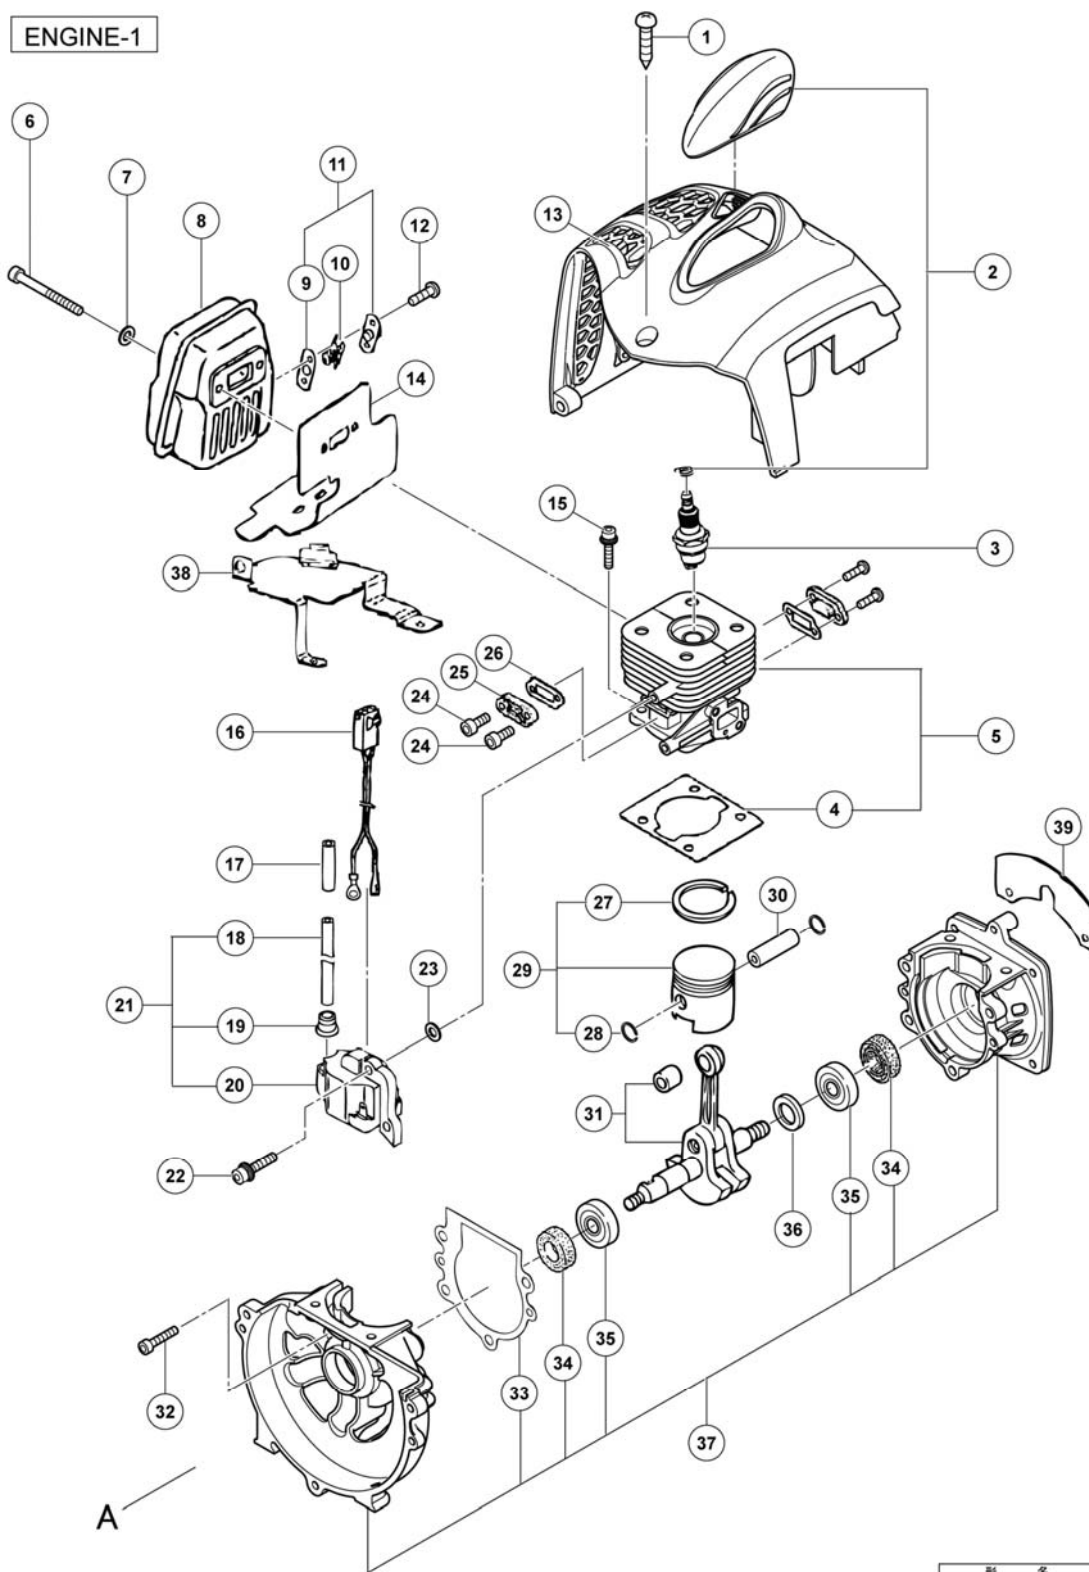

ENGINE TOOL PARTS LIST

ENGINE GRASS CUTTER
Model CG24EKSL

2010 • 06 • 24
(E1)

形名
CG24EKS(1/4)

ENGINE-2

RECOIL STARTER

OPERATION PIPE

GEAR CASE

Rev.3

形名
CG24EKS (3/4)

CARBURETOR

FUEL TANK

NYLON HEAD

Rev.1

形名
CG24EKS (4/4)

Parts