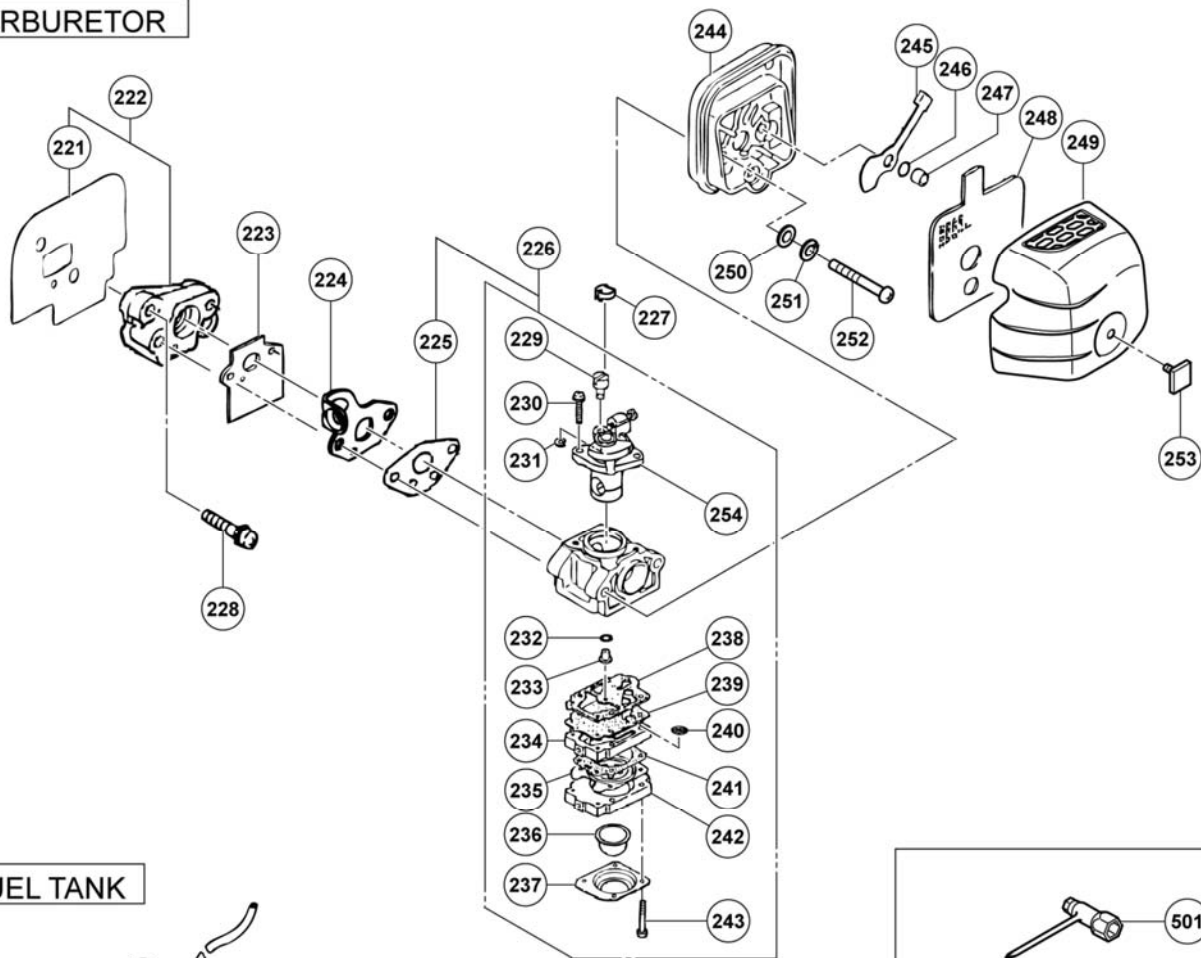

ENGINE TOOL PARTS LIST

ENGINE GRASS CUTTER
Model CG24EKSL

2010 • 06 • 24
(E1)

形名
CG24EKS(1/4)

ENGINE-2

RECOIL STARTER

OPERATION PIPE

GEAR CASE

Rev.3

形名
CG24EKS (3/4)

CARBURETOR

FUEL TANK

NYLON HEAD

Rev.1

形名
CG24EKS (4/4)

Parts