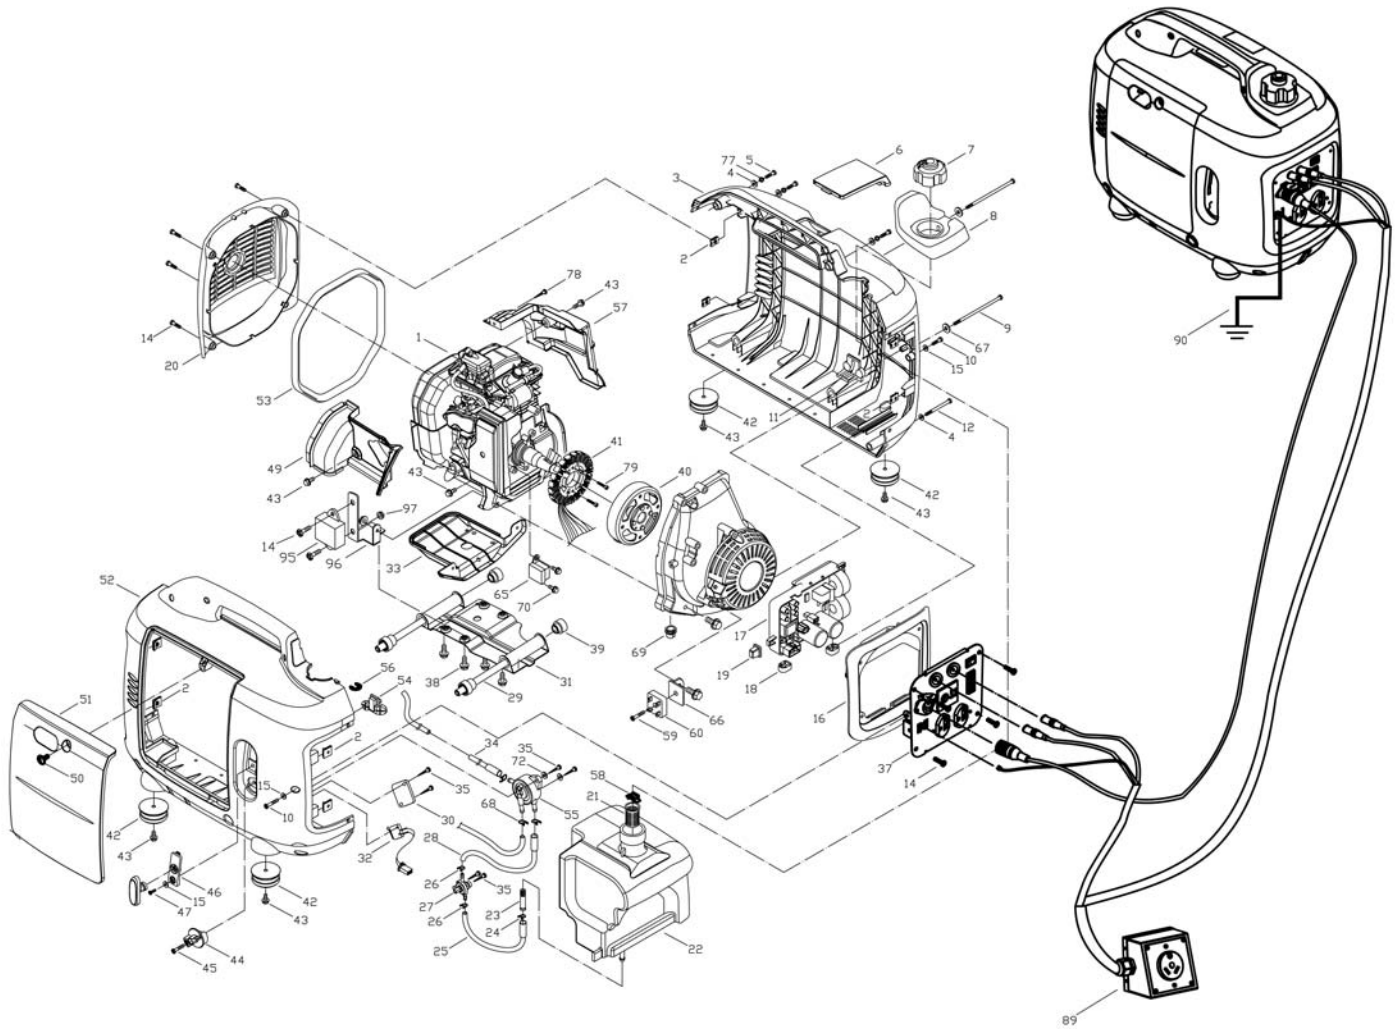

KIPOR IG2000p with Capacitor

91 Fuel Tank KGE2000Ti-07400	92 Control panel IG2000P-13100	93 Alternator Assembly KD (M) 20 (A) -02000	94 Parallel Assembly IG2000P-13800