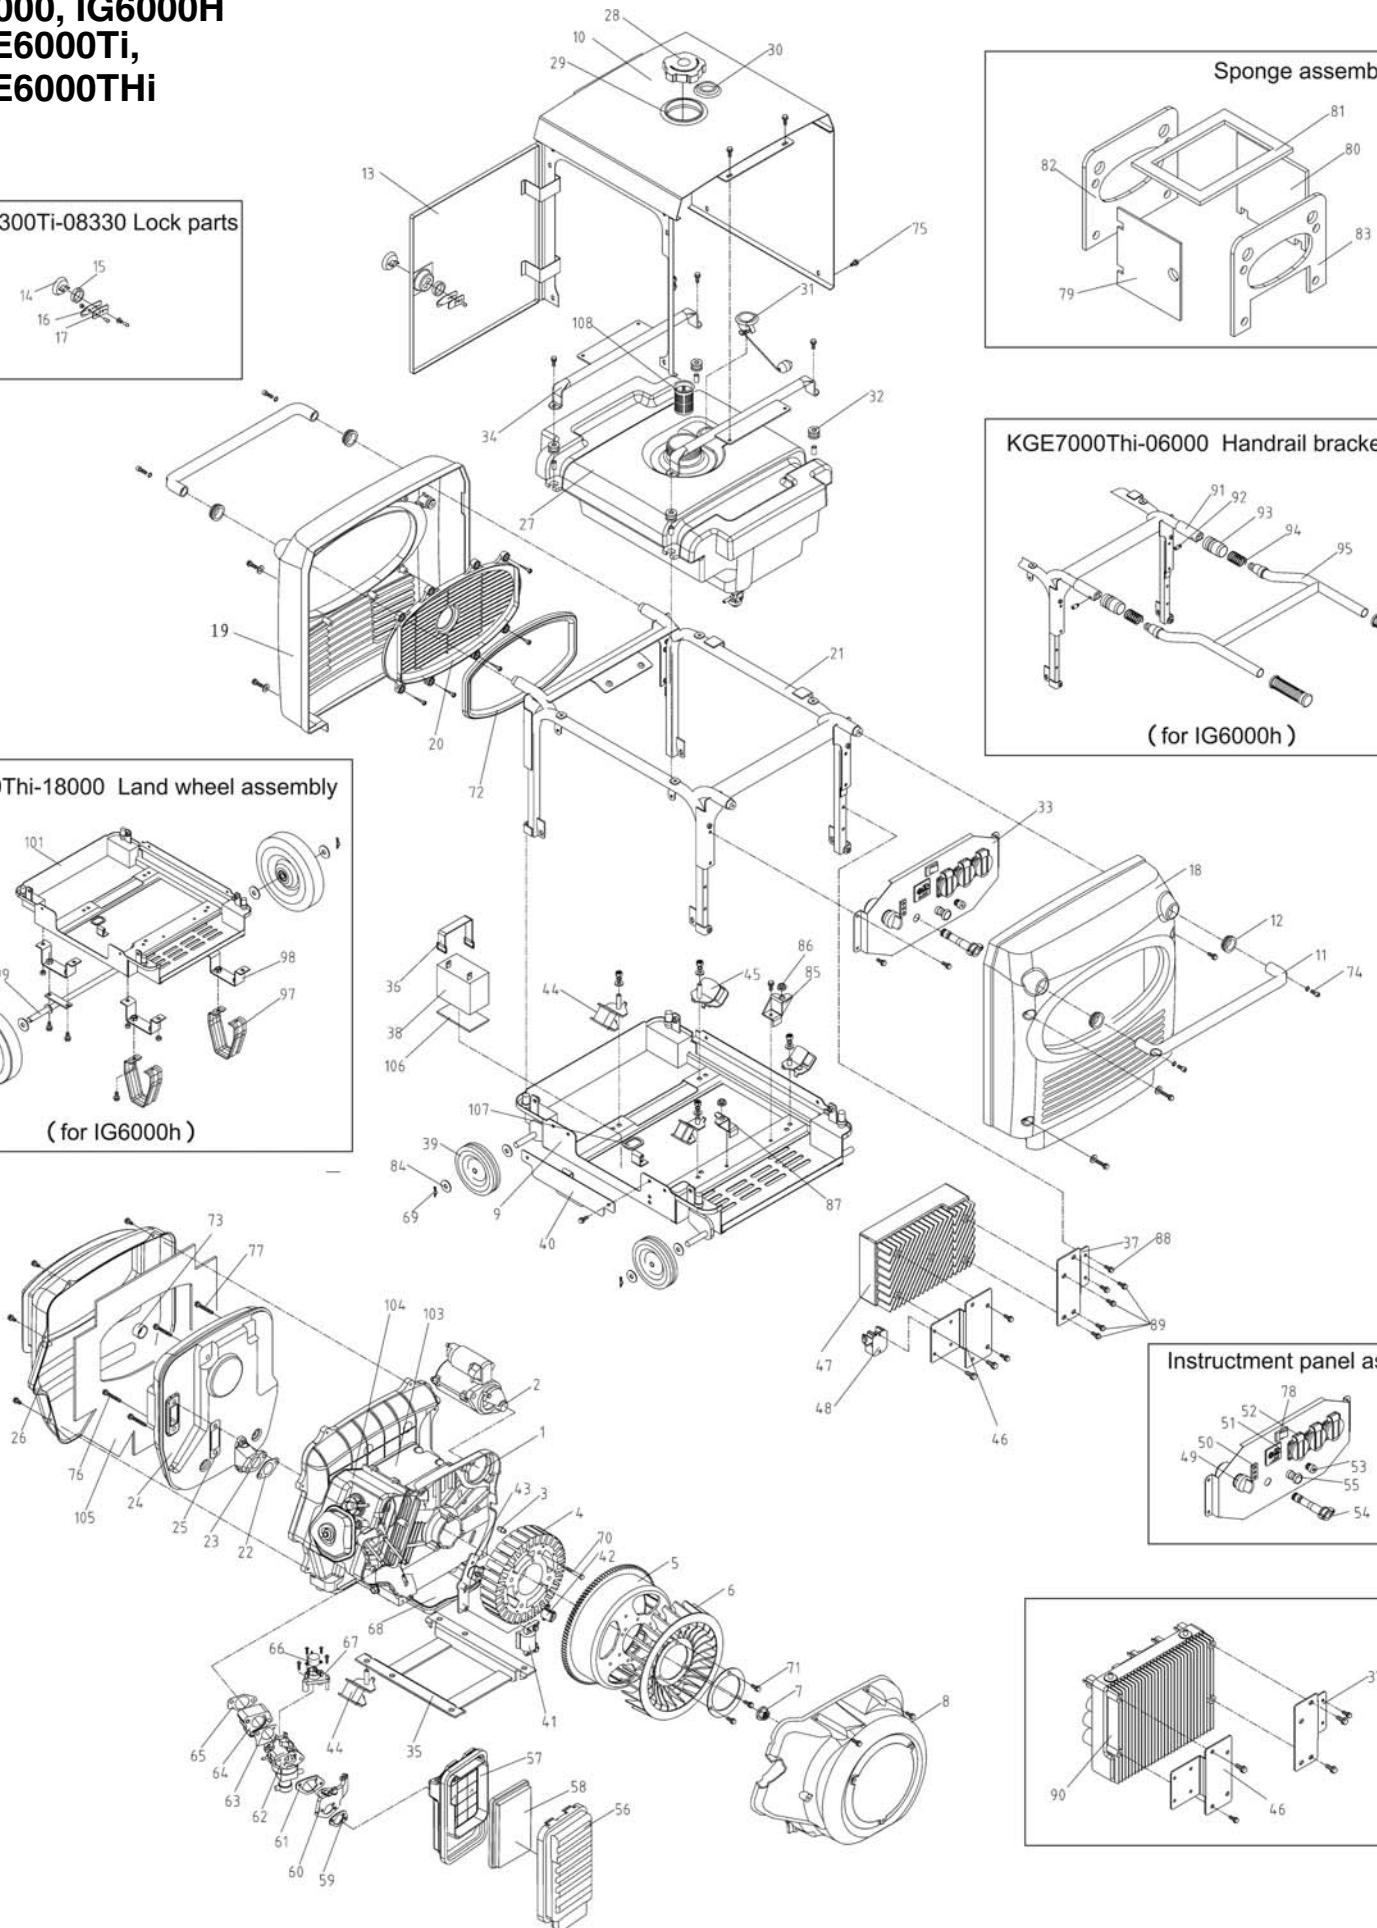

**IG6000, IG6000H  
KGE6000Ti,  
KGE6000THi**

**KGE3300Ti-08330 Lock parts**

**KGE7000Thi-06000 Handrail bracket parts**

**KGE7000Thi-18000 Land wheel assembly**