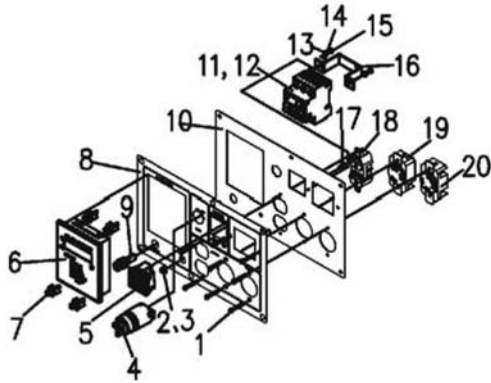

KDE5000TA Parts Listing, continued

Coast Panel

No.	Manf. #	Order #	Description	Qty.
1	GB/T818-2000		Cross Plug Screw M4X10	6
2	GB/T5789-1986		Hexagonal Flange Bolt M6X25	1
3	GB/T6177.1-2000		Hexagonal Flange Nut M6	1
4	JK427	66166	Ignition Switch with Key	1
	JK427-1	66915	Ignition Key	1
5	DC12V 8.3A		DELETED	0
6	PLY-50MB-D	66845	Intelligent Display	1
7	KDE6700TA-13410		Display Location Assembly	4
8	KDE6700TA2S240JA-13121		PVC Label	1
9	BX201C	66846	Fuse Seat	1
10	KDE6700TA2R240JA-13110		Control Panel	1
11	BSB1-3020A1P	66674	Circuit Breaker	1
12	BS1B-3030A2P	66675	Circuit Breaker	1
12a	BS1B-30A1P	66676	Circuit Breaker	1
13	GB/T818-2000		Cross Plug Screw M5X22	1
14	GB/T93-1987		Elastic Washer M5	1
15	GB/T97.1-2002		Flat Washer 5	1
16	KDE6700TAR230CH-13111		Fixed Part (used for breaker)	1
17	GB/T6172.1-2000		Nut M5	1
18	RU-22	66501	A-style Receptacle	1
19	L5-30	66279	A-style Receptacle	1
20	L14-30R	66551	A-style Receptacle	1
	KDE6700TAR230CH	66668	Oil Alert	1

Battery

No.	Manf. #	Order #	Description	Qty.
1	KDE5000T-09303	66670	Battery Positive Pole Connection Wire(Red)	1
2	GB/62-1988		Butterfly Nut M6	2
3	KDE5000T-09502		Battery Positive Pole Wire Clamp	1
4	KDE5000T-09501		Battery Negative Pole Wire Clamp	1
5	KDE5000T-09302		Battery Earthing Wire(Black)	1
6	KDE5000T-09301	66672	Alternator Ground Wire	1
7	BXW12-33	66025	Battery	1
8	PLY-DAVR-50S	66375	Intelligent AVR	1
9	HFV4	66844	Ignition Relay	1
10	36AH	66669	Charging Regulator	1