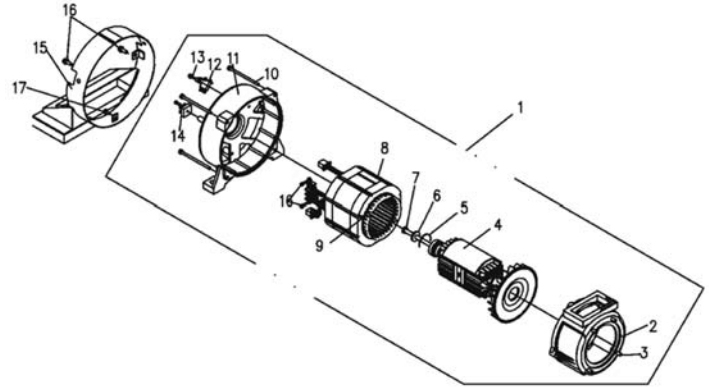

ASSEMBLY AND PARTS DRAWING

KIPOR

KD5000TA

KDE5000TA Parts Listing

KDE5000TA-C Diesel (illustrated on previous page)

No.	Manf. #	Order #	Description	Qty.
1	KM186FBGET	66805	Diesel Engine Assembly	
2	KT5	66633	Alternator Assembly	
3	KDE6700T-03000	66847	Chassis Assembly	
4	KDE6700T-05000		Housing Left Side	
5	KDE6700T-08000	66855	Housing	
6	KDE6700T-06000		Housing Right Side	
7	KDE6700T-07000		Fuel System	
8	NPN		Muffler Assembly	
9	KDE6700TAR230CH-13100		Control Panel Assembly	
10	KDE6700T-09200		Battery Assembly	
11	KDE6700TA2S240JA-13100		Control Panel Part	

Diesel Engine Assembly

No.	Manf. #	Order #	Description	Qty.
1	KM186FBGET-00000	66805	Air-cooled Diesel Engine	1
2	GB/T97.1-2000		Washer 6	2
3	KDE5000T-01200a		Welding Part of Rear Air Conduct Plate	1
4	GB/T5783-2000		Bolt M8X16	2
5	GB/T93-1987		Elastic Washer 8	2
6	GB/T97.1-2002		Flat Waher 8	2
7	GB/T5783-2000		Bolt M8X20	2
8	KDE5000T-01300		Cushion Bracket Subassembly	1
9	GB/5783-2000		Bolt M6X30	2
10	GB/5783-2000		Bolt M6X20	2
11	KDE5000T-01500		Fuel Pipe Pressure Plate Subassembly	1
12	KDE5000T-01100a		Welding Part of Front Air Conduct Plate	1
13	GB/T93-1987		Elastic Washer 6	2