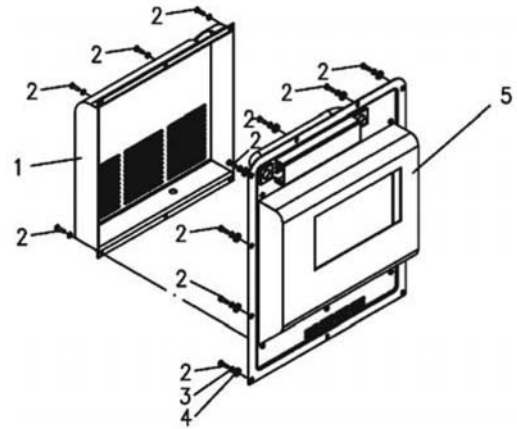

Left Side Board

No.	Manf. #	Order #	Description	Qty.
1	KDE6700T-05109	66850	Cooling Plate	1
2	GB/T16674.1-2004		Bolt M6X16	17
3	GB/T93-1987		Elastic Washer 6	17
4	GB/T96-1985		Flat Washer 6	11
5	KDE6700T-05100	66853	Side Board Housing	1