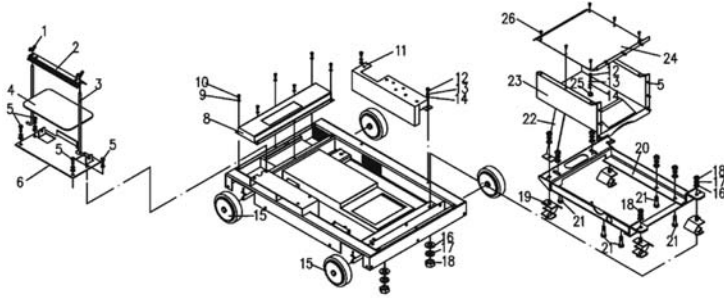

KDE5000TA Parts Listing, continued

Chassis Assembly

No.	Manf. #	Order #	Description	Qty.
1	GB/62-1988		Nut M6	2
2	KDE5000T-03003	66660	Battery Pressure Plate	1
3	KDE5000T-03002		Battery Fixed Rod	2
4	KDE5000T-03018	66665	Battery Pad	1
5	GB/T5783-2000		Bolt M6X20	13
6	KDE5000T-03001	66807	Battery Support	1
7	KDE6700T-03100	66847	Chassis	1
8	KDE6700T-03201		Motor Tailstock Air Duct	1
9	GB/T93-1987		Elastic Washer 5	6
10	GB/T5783-2000		Bolt M5X12	6
11	KDE6700T-03300		Welding Part of AVR Heat Dissipation Plate	1
12	GB/T5783-2000		Bolt M6X20	4
13	GB/T93-1987		Elastic Washer 6	4
14	GB/T97.1-2002		Flat Washer 6	4
15	KDE6800Ti-03131	66411	Wheel	2
16	GB/T97.1-2002	66513	Flat Washer 10	14
17	GB/T93-1987		Elastic Washer 10	14
18	GB/T6170-2000		Nut M10	14
19	KDE5000T-03700	66640	Damper Cushion	4
20	KDE6500E-03400		Welding Part of Set Frame Seat	1
21	GB/T5783-2000		Bolt M10X40	6
22	KDE5000T-03900		Welding Part of Heat Insulation Chamber Bracket	1
23	KDE5000T-03600		Welding Part of Lower Heat Insulation Chamber	1
24	KDE5000T-01300a		Heat Insulation Chamber Cover	1
25	GB/T6170-2000		Nut M6	2
26	GB/T818-2000		Screw M6X12	6