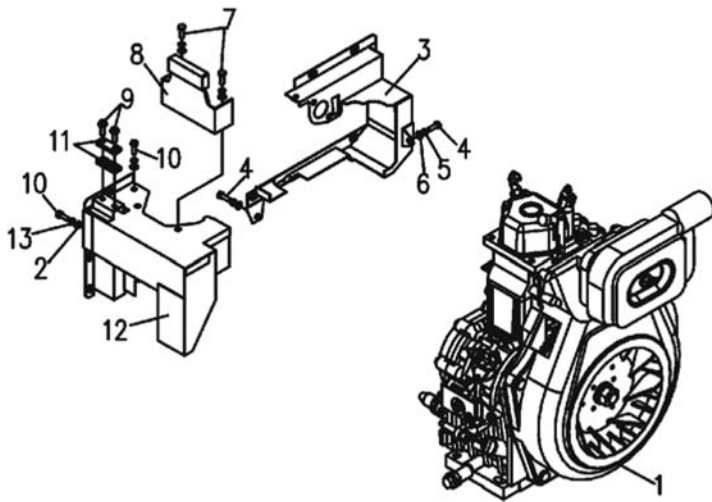

ASSEMBLY AND PARTS DRAWING

KIPOR

KD5000TA

KDE5000TA Parts Listing

KDE5000TA-C Diesel (illustrated on previous page)

No.	Manf. #	Order #	Description	Qty.
1	KM186FBGET	66805	Diesel Engine Assembly	
2	KT5	66633	Alternator Assembly	
3	KDE6700T-03000	66847	Chassis Assembly	
4	KDE6700T-05000		Housing Left Side	
5	KDE6700T-08000	66855	Housing	
6	KDE6700T-06000		Housing Right Side	
7	KDE6700T-07000		Fuel System	
8	NPN		Muffler Assembly	
9	KDE6700TAR230CH-13100		Control Panel Assembly	
10	KDE6700T-09200		Battery Assembly	
11	KDE6700TA2S240JA-13100		Control Panel Part	

Diesel Engine Assembly

No.	Manf. #	Order #	Description	Qty.
1	KM186FBGET-00000	66805	Air-cooled Diesel Engine	1
2	GB/T97.1-2000		Washer 6	2
3	KDE5000T-01200a		Welding Part of Rear Air Conduct Plate	1
4	GB/T5783-2000		Bolt M8X16	2
5	GB/T93-1987		Elastic Washer 8	2
6	GB/T97.1-2002		Flat Waher 8	2
7	GB/T5783-2000		Bolt M8X20	2
8	KDE5000T-01300		Cushion Bracket Subassembly	1
9	GB/5783-2000		Bolt M6X30	2
10	GB/5783-2000		Bolt M6X20	2
11	KDE5000T-01500		Fuel Pipe Pressure Plate Subassembly	1
12	KDE5000T-01100a		Welding Part of Front Air Conduct Plate	1
13	GB/T93-1987		Elastic Washer 6	2