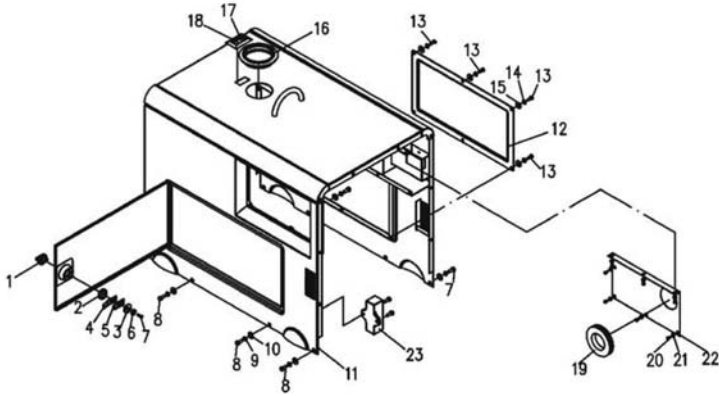

KDE5000TA Parts Listing, continued

Set Parts

No.	Manf. #	Order #	Description	Qty.
1-7	KDE5000T-08500a	66808	Door Latch Kit	1
1	5GF-LDE-05018		Door Lock Button	1
2	5GF-LDE-05019		Gasket	1
3	GB/T93-1987		Elastic Washer 5	1
4	5GF-LDE-05022		Door Lock	1
5	5GF-LDE-05021		Door Lock Reinforced Plate	1
6	GB/T97.1-2000		Flat Washer 5	1
7	GB/T818-2000		Screw M5X15	1
8	GB/T16674.1-2004		Bolt M6X20	8
9	GB/T93-1987		Elastic Washer 6	8
10	GB/T96.2-2002		Big Washer 6	8
11	KDE6700T-08000	66855	Set Welding Part	1
12	5GF-LDE-05150	66856	Welding Part of Rear Door	1
13	GB/T16674.1-2000		Bolt M6X16	6
14	GB/T93-1987		Elastic Washer 6	6
15	GB/T96.2-2002		Big Washer 6	6
16	5GF-LDE-05017	66857	Shock Pad of Oil Tank Port	1
17	5GF-LDE-05024	66859	Float Window	1
18	5GF-LDE-05023		Window Fixed Sleeve	1
19	5GF-LDE-05025	66860	Shock Pad of Air Filter Port	1
20	GB/T818-2000		Screw M5X12	7
21	GB/T93-1987		Elastic Washer 5	7
22	KDE6700T-08800a		Sealing Plate of Air Filter	1
23	PLY-50MB3-T1		Transformer	1
	KDE5000X-4000	66659	Top Cover