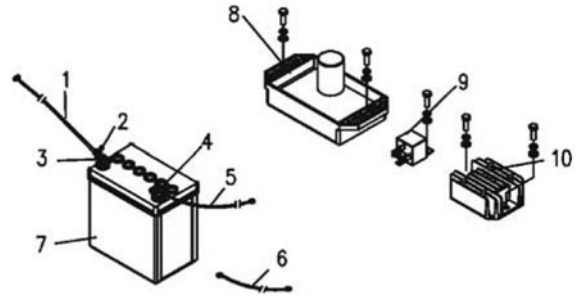

KDE5000TA Parts Listing, continued

Coast Panel

No.	Manf. #	Order #	Description	Qty.
1	GB/T818-2000		Cross Plug Screw M4X10	6
2	GB/T5789-1986		Hexagonal Flange Bolt M6X25	1
3	GB/T6177.1-2000		Hexagonal Flange Nut M6	1
4	JK427	66166	Ignition Switch with Key	1
	JK427-1	66915	Ignition Key	1
5	DC12V 8.3A		DELETED	0
6	PLY-50MB-D	66845	Intelligent Display	1
7	KDE6700TA-13410		Display Location Assembly	4
8	KDE6700TA2S240JA-13121		PVC Label	1
9	BX201C	66846	Fuse Seat	1
10	KDE6700TA2R240JA-13110		Control Panel	1
11	BSB1-3020A1P	66674	Circuit Breaker	1
12	BS1B-3030A2P	66675	Circuit Breaker	1
12a	BS1B-30A1P	66676	Circuit Breaker	1
13	GB/T818-2000		Cross Plug Screw M5X22	1
14	GB/T93-1987		Elastic Washer M5	1
15	GB/T97.1-2002		Flat Washer 5	1
16	KDE6700TAR230CH-13111		Fixed Part (used for breaker)	1
17	GB/T6172.1-2000		Nut M5	1
18	RU-22	66501	A-style Receptacle	1
19	L5-30	66279	A-style Receptacle	1
20	L14-30R	66551	A-style Receptacle	1
	KDE6700TAR230CH	66668	Oil Alert	1

Battery

No.	Manf. #	Order #	Description	Qty.
1	KDE5000T-09303	66670	Battery Positive Pole Connection Wire(Red)	1
2	GB/62-1988		Butterfly Nut M6	2
3	KDE5000T-09502		Battery Positive Pole Wire Clamp	1
4	KDE5000T-09501		Battery Negative Pole Wire Clamp	1
5	KDE5000T-09302		Battery Earthing Wire(Black)	1
6	KDE5000T-09301	66672	Alternator Ground Wire	1
7	BXW12-33	66025	Battery	1
8	PLY-DAVR-50S	66375	Intelligent AVR	1
9	HFV4	66844	Ignition Relay	1
10	36AH	66669	Charging Regulator	1