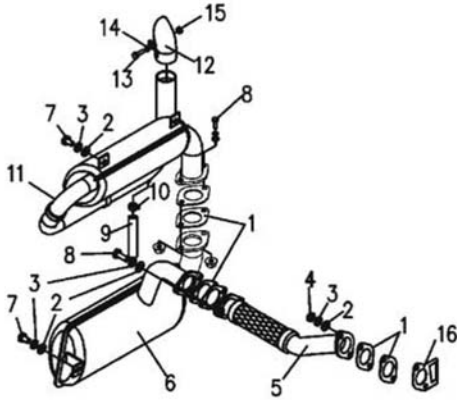

KDE5000TA Parts Listing, continued

Muffler Assembly

No.	Manf. #	Order #	Description	Qty.
1	KM186F-02015	66828	Exhaust Pipe Assembly	6
2	GB/T97.1-2000		Flat Washer 8	9
3	GB/T93-1987		Elastic Wahser 8	9
4	GB/T6170-2000		Nut M8	2
5	KDE5000T-08100	66829	Exhaust Pipe Subassembly	1
6	KDE5000T-08200	66830	First Muffler	1
7	GB/T16674.1-2000		Bolt M8X16	3
8	GB/T16674.1-2000	66838	Bolt M8X30	4
9	KDE5000T-08003	66832	Exhaust Outlet Pipe	1
10	KDE5000T-07004	66819	Clip I	1
11	KDE5000T-08300	66833	Second Muffler	1
12	KDE5000T-08410	66835	Exhaust Diverter	1
13	GB/T16674.1-2000		Bolt M6X30	1
14	GB/T97.1-2000		Flat Washer 6	1
15	GB/T6170-2000		Nut M6	1
16	KDE5000T-10002		Exhaust Pipe Gasket II	1