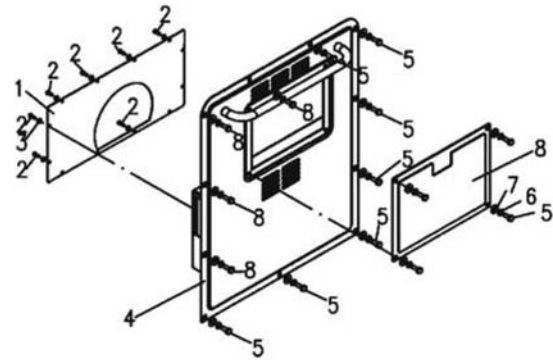

KDE5000TA Parts Listing, continued

Chassis Assembly

No.	Manf. #	Order #	Description	Qty.
1	GB/62-1988		Nut M6	2
2	KDE5000T-03003	66660	Battery Pressure Plate	1
3	KDE5000T-03002		Battery Fixed Rod	2
4	KDE5000T-03018	66665	Battery Pad	1
5	GB/T5783-2000		Bolt M6X20	13
6	KDE5000T-03001	66807	Battery Support	1
7	KDE6700T-03100	66847	Chassis	1
8	KDE6700T-03201		Motor Tailstock Air Duct	1
9	GB/T93-1987		Elastic Washer 5	6
10	GB/T5783-2000		Bolt M5X12	6
11	KDE6700T-03300		Welding Part of AVR Heat Dissipation Plate	1
12	GB/T5783-2000		Bolt M6X20	4
13	GB/T93-1987		Elastic Washer 6	4
14	GB/T97.1-2002		Flat Washer 6	4
15	KDE6800Ti-03131	66411	Wheel	2
16	GB/T97.1-2002	66513	Flat Washer 10	14
17	GB/T93-1987		Elastic Washer 10	14
18	GB/T6170-2000		Nut M10	14
19	KDE5000T-03700	66640	Damper Cushion	4
20	KDE6500E-03400		Welding Part of Set Frame Seat	1
21	GB/T5783-2000		Bolt M10X40	6
22	KDE5000T-03900		Welding Part of Heat Insulation Chamber Bracket	1
23	KDE5000T-03600		Welding Part of Lower Heat Insulation Chamber	1
24	KDE5000T-01300a		Heat Insulation Chamber Cover	1
25	GB/T6170-2000		Nut M6	2
26	GB/T818-2000		Screw M6X12	6

Left Side Board

No.	Manf. #	Order #	Description	Qty.
1	KDE6700T-05109	66850	Cooling Plate	1
2	GB/T16674.1-2004		Bolt M6X16	17
3	GB/T93-1987		Elastic Washer 6	17
4	GB/T96-1985		Flat Washer 6	11
5	KDE6700T-05100	66853	Side Board Housing	1