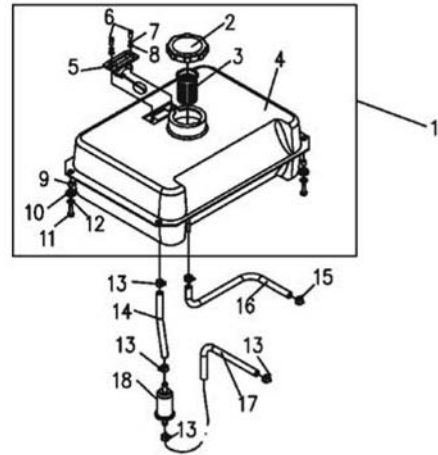

Right Side Board

No.	Manf. #	Order #	Description	Qty.
1	KDE5000T-06300	66862	Welding Part of Air Filter Outer Cover	1
2	GB/T818-2000		Screw M5X12	10
3	GB/T93-1987		Elastic Washer 5	10
4	KDE6700T-06100	66863	Right Side Plate	1
5	GB/T16674.1-2004		Bolt M6X16	15
6	GB/T93-1987		Elastic Washer 6	15
7	GB/T16674.1-2000		Bolt M6X20	15
8	KDE5000T-06200	66865	Air Filter Cover	1

KDE5000TA Parts Listing, continued

Set Parts

No.	Manf. #	Order #	Description	Qty.
1-7	KDE5000T-08500a	66808	Door Latch Kit	1
1	5GF-LDE-05018		Door Lock Button	1
2	5GF-LDE-05019		Gasket	1
3	GB/T93-1987		Elastic Washer 5	1
4	5GF-LDE-05022		Door Lock	1
5	5GF-LDE-05021		Door Lock Reinforced Plate	1
6	GB/T97.1-2000		Flat Washer 5	1
7	GB/T818-2000		Screw M5X15	1
8	GB/T16674.1-2004		Bolt M6X20	8
9	GB/T93-1987		Elastic Washer 6	8
10	GB/T96.2-2002		Big Washer 6	8
11	KDE6700T-08000	66855	Set Welding Part	1
12	5GF-LDE-05150	66856	Welding Part of Rear Door	1
13	GB/T16674.1-2000		Bolt M6X16	6
14	GB/T93-1987		Elastic Washer 6	6
15	GB/T96.2-2002		Big Washer 6	6
16	5GF-LDE-05017	66857	Shock Pad of Oil Tank Port	1
17	5GF-LDE-05024	66859	Float Window	1
18	5GF-LDE-05023		Window Fixed Sleeve	1
19	5GF-LDE-05025	66860	Shock Pad of Air Filter Port	1
20	GB/T818-2000		Screw M5X12	7
21	GB/T93-1987		Elastic Washer 5	7
22	KDE6700T-08800a		Sealing Plate of Air Filter	1
23	PLY-50MB3-T1		Transformer	1
	KDE5000X-4000	66659	Top Cover	