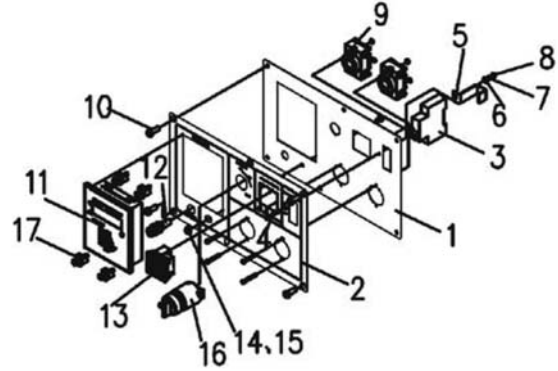

Control Panel

No.	Manf. #	Order #	Description	Qty.
1	KDE6700TAR230CH-13110		Control Panel	1
2	KDE6700TAR230CH-13121		PVC Label	1
3	HUM18-63/1 B21.7		Breaker	1
4	GB/T818-2000		Cross Plug Screw M5X22	1
5	KDE6700TAR230CH-13111		Fixed Part (used for breaker)	1
6	GB/T97.1-2002		Flat Washer 5	1
7	GB/T93-1987		Elastic Washer 5	1
8	GB/T6172.1-2000		Nut M5	1
9	AC250V 26A		H-style Receptacle	2
10	GB/T5789-1986		Hexagonal Flange Bolt M6X25	6
11	PLY-50MB-D		Intelligent Display	1
12	BX201C		Fuse Holder	1
13	DC12V 8.3A		Filter T-style Receptacle	1
14	GB/T5789-1986		Hexagonal Flange Bolt M6X25	1
15	GB/T6177.1-2000		Hexagonal Flange Nut M6	1
16	JK427		Ignition Switch with Key	1
17	KDE6700TA-13410		Display Location Assembly	4