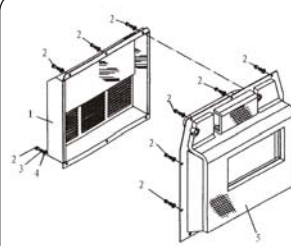

(4) Left Side Plate

No.	Part. No	Description	Qty.
1	KDE5000T-04140	Radiator Unit	1
2	GB/T5783-2000	Hexagonal Bolt M6x16	16
3	GB/T93-1987	Elastic Gasket 6	16
4	GB/T96-1985	Big Gasket 6	16
5	KDE5000T-04100	Left Side Plate Weldment	1