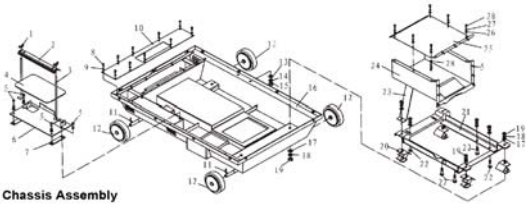

(3) Chassis Assembly