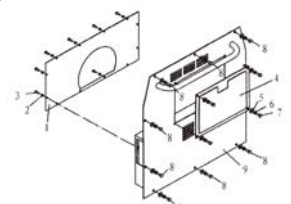

(6) Right Side Plate

No.	Part. No	Description	Qty.
1	KDE5000T-05011	Tank Cover Plate	1
2	GB/T93-1987	Elastic Gasket 5	10
3	GB/T818-1985	Screw M5x12	10
4	KDE5000T-06200	Air Cleaner Cover Plate	1
5	GB/T96-1985	Big Gasket 6	4
6	GB/T93-1987	Elastic Gasket 6	4
7	GB/T5783-2000	Bolt M6x16	4
8	GB/T5783-2000	Hexagonal Bolt M6x16	10
9	KDE5000T-06100	Right Side Plate Weldment	1