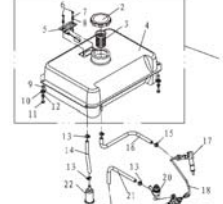

(7) Fuel System

No.	Part. No	Description	Qty.	No.	Part. No	Description	Qty.
1	KDE5000T-07500	Fuel Tank	1	15	KDE5000T-07006	Clip II	2
2	KDE5000T-07200	Fuel Tank Cover	1	16	KDE5000T-07007	Oil Return Pipe	1
3	KDE5000T-07001	Filter Filter	1	17	KM186FA-13000	Nozzle Tip	1
4	KDE5000T-07100	Fuel Tank Weldment	1	18	KM186FA-10501	High Pressure Fuel Pipe	1
5	KDE5000T-07400	Oil Indicator	1	19	KM186F-12000	Fuel Pump Unit	1
6	GB/T818-1985	Screw M5x12	2	20	KM178FAGC-11200	Fuel Control Valve Unit	1
7	GB/T93-1987	Elastic Gasket 5	2	21	KDE5000T-07005	Fuel Pipe II	1
8	GB/T97.1-1985	Gasket 5	2	22	KGE12E-11010	Oil filter	1
9	KDE5000T-07002	Sheath	4				
10	KDE5000T-07003	Cushion	4				
11	GB/T5783-2000	Bolt M6x16	4				
12	GB/T97.1-1985	Gasket 6	4				
13	KDE5000T-07004	Clip I	4				
14	KDE5000T-07005	Fuel Pipe I	1