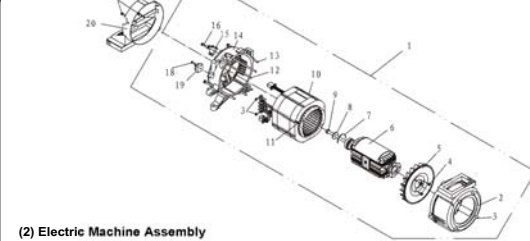

(2) Electric Machine Assembly

No.	Part. No	Description	Qty.	No.	Part. No	Description	Qty.
1	KDE5000T-02200	Electric Machine Unit	1	11	GB/810-1988	Round Nut M5	2
2	8KM.0341.01	Front Cover of Electric Machine	1	12	8KM.203.009	Bolt M5 (locking stator)	2
3	GB/T5783-2000	Hexagonal Bolt M6x30	4	13	GB/T5783-2000	Bolt M6 (locking front cover)	4
4	GB/5786-1985	Screw M5x12	7	14	8KM.0342.01	Rear Cover of Electric Machine	1
5	8KM.4351.01	Fan	1	15	D104	Carbon Brush	1
6	5KM.6741.01	Rotor	1	16	GB/5786-1988	Screw M5x14	2
7	6204DU	Clip	1	17	AVR	Excitation AVR	1
8	8KM.214.009	Gasket	1	18	GB/5786-1988	Screw M5x16	3
9	8KM.202.009	Bolt (locking rotor)	1	19	35/10	Rectifier	1
10	5KM.6801.01	Stator	1	20	KDE5000T-02100	Air Cover of Electric Machine Weldment	1