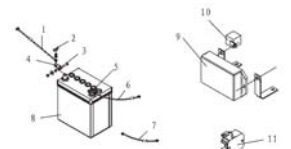

(9) Control Panel

No.	Part. No	Description	Qty.
1	GB/T818-1985	Screw M6x12	6
2	JK425	Electric Lock	1
3	GB/T818-1985	Screw M3x30	4
4	0-5 Light	Oil Pressure Indicator Light	1
5	MU45 0-300V	AC Voltmeter	1
6	BLX	Fuse	1
7	250V 26A	Receptacle	2
8	KDE5000T-09102	Air Switch Mount	1
9	GB10963B201P	Air Switch	1
10	KDE5000T-09101	Control Panel	1
11	910A	12V Cathode Wiring Terminal	1
12	910A Red	12V Positive Wiring Terminal	1
13	GB806-1988 M6	Control Panel Terminal	1
14	250V 26A	Plug	1
15	250V 26A	Choke Lever	1