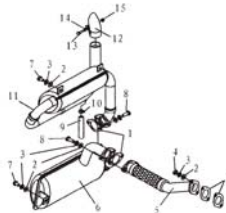

(8) Muffler Assembly

No.	Part. No	Description	Qty.	No.	Part. No	Description	Qty.
1	KM186F-02015	Exhaust Pipe Washer	4	9	KDE5000T-08003	Tail-end Gas Outlet Hose	1
2	GB/T97.1-1985	Gasket 8	9	10	KDE5000T-07004	Clip	1
3	GB/T93-1987	Elastic Gasket 8	9	11	KDE5000T-08300	Second-lever Muffler Unit	1
4	GB/T6170-2000	Nut M8	2	12	KDE5000T-08410	Tail-end Gas Return Outlet Weldment	1
5	KDE5000T-08100	Exhaust Pipe Unit	1	13	GB/T5783-2000	Bolt M6x30	1
6	KDE5000T-08200	One-lever Muffler Unit	1	14	GB/T97.1-1985	Gasket 6	1
7	GB/T5783-2000	Bolt M6x16	3	15	GB/T6170-2000	Nut M6	1
8	GB/T5783-2000	Bolt M6x30	4