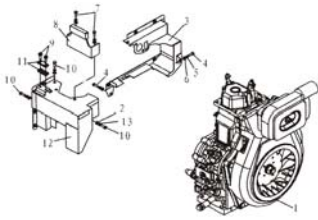

(1) Diesel Engine Assembly

No.	Part. No	Description	Qty.	No.	Part. No	Description	Qty.
1	KM186FAGD-00000	Air Cooled Diesel	1	8	KDE5000T-01300	Buffer Support Plate Unit	1
2	GB/T97.1-1985	Gasket 6	2	9	GB/T5783-2000	Bolt M6x30	2
3	KDE5000T-01100	Front Air Cover Weldment	1	10	GB/T5783-2000	Hexagonal Bolt M6x30	2
4	GB/T5783-2000	Hexagonal Bolt M6x16	2	11	KDE5000T-01500	Fuel Pipe Pressure Plate Unit	1
5	GB/T93-1987	Elastic Gasket 8	2	12	KDE5000T-01200	Rear Air Cover Weldment	1
6	GB/T97.1-1985	Gasket 8	2	13	GB/T93-1987	Elastic Gasket 8	2
7	GB/T5783-2000	Hexagonal Bolt M6x20	2				

(2) Electric Machine Assembly

No.	Part. No	Description	Qty.	No.	Part. No	Description	Qty.
1	KDE5000T-02200	Electric Machine Unit	1	11	GB/810-1988	Round Nut M5	2
2	8KM.0341.01	Front Cover of Electric Machine	1	12	8KM.203.009	Bolt M5 (locking stator)	2
3	GB/T5783-2000	Hexagonal Bolt M6x30	4	13	GB/T5783-2000	Bolt M6 (locking front cover)	4
4	GB/5786-1985	Screw M5x12	7	14	8KM.0342.01	Rear Cover of Electric Machine	1
5	8KM.4351.01	Fan	1	15	D104	Carbon Brush	1
6	5KM.6741.01	Rotor	1	16	GB/5786-1988	Screw M5x14	2
7	6204DU	Clip	1	17	AVR	Excitation AVR	1
8	8KM.214.009	Gasket	1	18	GB/5786-1988	Screw M5x16	3
9	8KM.202.009	Bolt (locking rotor)	1	19	35/10	Rectifier	1
10	5KM.6801.01	Stator	1	20	KDE5000T-02100	Air Cover of Electric Machine Weldment	1

(3) Chassis Assembly

(4) Left Side Plate

No.	Part. No	Description	Qty.
1	KDE5000T-04140	Radiator Unit	1
2	GB/T5783-2000	Hexagonal Bolt M6x16	16
3	GB/T93-1987	Elastic Gasket 6	16
4	GB/T96-1985	Big Gasket 6	16
5	KDE5000T-04100	Left Side Plate Weldment	1

(6) Right Side Plate