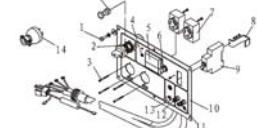

(1) Diesel Engine Assembly

No.	Part. No	Description	Qty.	No.	Part. No	Description	Qty.
1	KM186FAGD-00000	Air Cooled Diesel	1	8	KDE5000T-01300	Buffer Support Plate Unit	1
2	GB/T97.1-1985	Gasket 6	2	9	GB/T5783-2000	Bolt M6x30	2
3	KDE5000T-01100	Front Air Cover Weldment	1	10	GB/T5783-2000	Hexagonal Bolt M6x30	2
4	GB/T5783-2000	Hexagonal Bolt M6x16	2	11	KDE5000T-01500	Fuel Pipe Pressure Plate Unit	1
5	GB/T93-1987	Elastic Gasket 8	2	12	KDE5000T-01200	Rear Air Cover Weldment	1
6	GB/T97.1-1985	Gasket 8	2	13	GB/T93-1987	Elastic Gasket 8	2
7	GB/T5783-2000	Hexagonal Bolt M6x20	2				

(2) Electric Machine Assembly

No.	Part. No	Description	Qty.	No.	Part. No	Description	Qty.
1	KDE5000T-02200	Electric Machine Unit	1	11	GB/810-1988	Round Nut M5	2
2	8KM.0341.01	Front Cover of Electric Machine	1	12	8KM.203.009	Bolt M5 (locking stator)	2
3	GB/T5783-2000	Hexagonal Bolt M6x30	4	13	GB/T5783-2000	Bolt M6 (locking front cover)	4
4	GB/5786-1985	Screw M5x12	7	14	8KM.0342.01	Rear Cover of Electric Machine	1
5	8KM.4351.01	Fan	1	15	D104	Carbon Brush	1
6	5KM.6741.01	Rotor	1	16	GB/5786-1988	Screw M5x14	2
7	6204DU	Clip	1	17	AVR	Excitation AVR	1
8	8KM.214.009	Gasket	1	18	GB/5786-1988	Screw M5x16	3
9	8KM.202.009	Bolt (locking rotor)	1	19	35/10	Rectifier	1
10	5KM.6801.01	Stator	1	20	KDE5000T-02100	Air Cover of Electric Machine Weldment	1

(3) Chassis Assembly

(4) Left Side Plate

No.	Part. No	Description	Qty.
1	KDE5000T-04140	Radiator Unit	1
2	GB/T5783-2000	Hexagonal Bolt M6x16	16
3	GB/T93-1987	Elastic Gasket 6	16
4	GB/T96-1985	Big Gasket 6	16
5	KDE5000T-04100	Left Side Plate Weldment	1

(6) Right Side Plate