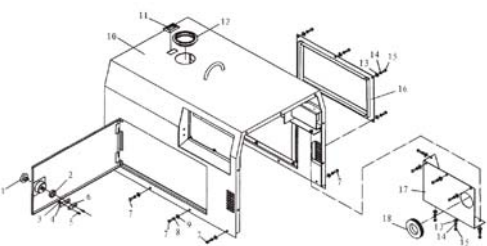

(5) Housing Unit

No.	Part. No	Description	Qty.	No.	Part. No	Description	Qty.
1	KDE5000T-05018	Lock Knob	1	10	KDE5000T-05100	Housing Weldment	1
2	KDE5000T-05019	Washer	1	11	KDE5000T-05023	Window Mount Sheath	1
3	GB/T6172-2000	Nut M5	1	12	KDE5000T-05017	Fuel Tank Vent Cushion	1
4	KDE5000T-05022	Lock	1	13	GB/T96-1985	Big Gasket 6	13
5	GB/T818-1985	Screw M5x12	2	14	GB/T93-1987	Elastic Gasket 6	13
6	KDE5000T-05021	Lock Mount Plate	1	15	GB/T5783-2000	Bolt M6x16	13
7	GB/T5783-2000	Hexagonal Bolt M6x16	8	16	KDE5000T-05200	Rear Plate Weldment	1
8	GB/T93-1987	Elastic Gasket 6	8	17	KDE5000T-05026	Filter Seal Plate	1
9	GB/T96-1985	Big Gasket 6	8	18	KDE5000T-05025	Air Cleaner Cushion	1

(7) Fuel System

No.	Part. No	Description	Qty.	No.	Part. No	Description	Qty.
1	KDE5000T-07500	Fuel Tank	1	15	KDE5000T-07006	Clip II	2
2	KDE5000T-07200	Fuel Tank Cover	1	16	KDE5000T-07007	Oil Return Pipe	1
3	KDE5000T-07001	Filter Filter	1	17	KM186FA-13000	Nozzle Tip	1
4	KDE5000T-07100	Fuel Tank Weldment	1	18	KM186FA-10501	High Pressure Fuel Pipe	1
5	KDE5000T-07400	Oil Indicator	1	19	KM186F-12000	Fuel Pump Unit	1
6	GB/T818-1985	Screw M5x12	2	20	KM178FAGC-11200	Fuel Control Valve Unit	1
7	GB/T93-1987	Elastic Gasket 5	2	21	KDE5000T-07005	Fuel Pipe II	1
8	GB/T97.1-1985	Gasket 5	2	22	KGE12E-11010	Oil filter	1
9	KDE5000T-07002	Sheath	4				
10	KDE5000T-07003	Cushion	4				
11	GB/T5783-2000	Bolt M6x16	4				
12	GB/T97.1-1985	Gasket 6	4				
13	KDE5000T-07004	Clip I	4				
14	KDE5000T-07005	Fuel Pipe I	1				

(8) Muffler Assembly

No.	Part. No	Description	Qty.	No.	Part. No	Description	Qty.
1	KM186F-02015	Exhaust Pipe Washer	4	9	KDE5000T-08003	Tail-end Gas Outlet Hose	1
2	GB/T97.1-1985	Gasket 8	9	10	KDE5000T-07004	Clip	1
3	GB/T93-1987	Elastic Gasket 8	9	11	KDE5000T-08300	Second-lever Muffler Unit	1
4	GB/T6170-2000	Nut M8	2	12	KDE5000T-08410	Tail-end Gas Return Outlet Weldment	1
5	KDE5000T-08100	Exhaust Pipe Unit	1	13	GB/T5783-2000	Bolt M6x30	1
6	KDE5000T-08200	One-lever Muffler Unit	1	14	GB/T97.1-1985	Gasket 6	1
7	GB/T5783-2000	Bolt M6x16	3	15	GB/T6170-2000	Nut M6	1
8	GB/T5783-2000	Bolt M6x30	4				

(9) Control Panel

No.	Part. No	Description	Qty.
1	GB/T818-1985	Screw M6x12	6
2	JK425	Electric Lock	1
3	GB/T818-1985	Screw M3x30	4
4	0-5 Light	Oil Pressure Indicator Light	1
5	MU45 0-300V	AC Voltmeter	1
6	BLX	Fuse	1
7	250V 26A	Receptacle	2
8	KDE5000T-09102	Air Switch Mount	1
9	GB10963B201P	Air Switch	1
10	KDE5000T-09101	Control Panel	1
11	910A	12V Cathode Wiring Terminal	1
12	910A Red	12V Positive Wiring Terminal	1
13	GB806-1988 M6	Control Panel Terminal	1
14	250V 26A	Plug	1
15	250V 26A	Choke Lever	1

(10) Accumulator