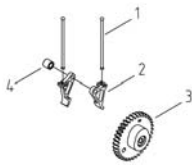

Crankshaft Assembly KG55-05000a

No.	Manf. #	Order #	Description	Qty.
1	GB/T5789-1986		Bolt M6x12	1
2	GB/T96.1-2002		Gasket 6	1
3	KG55-05006		Starting Claw Disc	1
4	GB/T5789-1986		Bolt M5x6	2
5	KG55-05005a		Starting Claw Disc Bracket	1
6	KG55-05004		Rotor Nut	1
7	KG55-05003		Key (3x4.9x16)	1
8	KG55-05100		Crankshaft	1

Exhaust System KG55-08000

No.	Manf. #	Order #	Description	Qty.
1	KG55-08001	66209	Exhaust Pipe	1
2	KG55-08002	66210	Muffler Gasket	1
3	KG55-08100		Muffler	1
3-1	KG55-08100a	66211	Muffler Assembly	1
4	GB/T5789-1986		Bolt M6x55	2
5	GB/T5789-1986		Bolt M6x65	1
6	KG55-08140	66212	Spark Arrestor	1
7	GB/T846-1985		Screw ST3.5x7	1

NOTE: Individual starter parts are not available. Coast can only provide the complete assembly.

Camshaft Mechanism Assembly KG55-06000a

No.	Manf. #	Order #	Description	Qty.
1	KG55-06002	67030	Valve Push Rod	2
2	KG55-06001	67031	Valve Tappet	2
3	KG55-06101a		Cam and Driving Gear	1
4	KG55-06003		Axle Sleeve	1