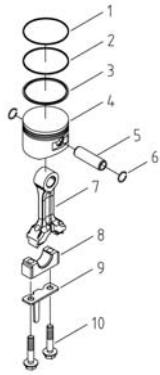

KG144 Engine Parts Listing, continued

Piston Connection Rod Assembly KG55-04000

No.	Manf. #	Order #	Description	Qty.
1-3	KG55-04100/001/002	65910	Piston Ring Set	1
4	KG55-04003	66996	Piston	1
5	KG55-04004	66997	Piston Pin	1
6	GB/T895.1-1986	66998	Retaining Ring 10	2
7-10	KG55-04200	67259	Connecting Rod Assembly	1

Note: Connecting Rod available as a complete assembly only.