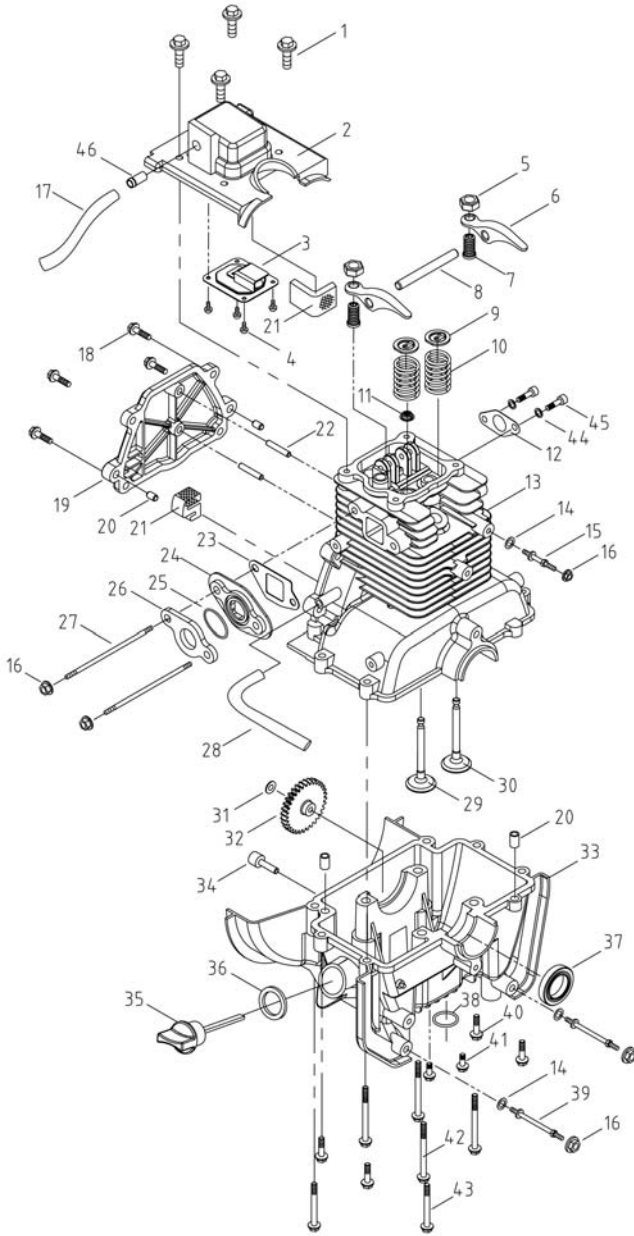

KG144 Engine Parts Listing

Cylinder Block Assembly KG55AGTi-01000

No.	Manf. #	Order #	Description	Qty.
1	GB/T5789-1986		Bolt M5x20	4
2	KG55AGTi-01009		Cylinder Cover	1
3	KG55AGTi-01300		Breather	1
4	GB/T818-2000		Screw M3X5	4
5	KG55-01039	66973	Valve Clearance Adjusting Nut	2
6	KG55-01008a		Valve Rocker	2
7	KG55-01006	66977	Valve Clearance Adjusting Screw	2
8	KG55-01007		Rocker Shaft	1
9	KG55-01026	66982	Valve Spring Seat	2
10	KG55-01027	66983	Valve Spring	2
11	KG55-01041	66987	Inlet Valve Oil Seal	1
12	KG55-01023	66207	Exhaust Pipe Gasket	1
13	KG55AGTi-01200		Cylinder Head	1
14	GB/T97.1-2002		Washer 6	3
15	KG55-01014		Air Conduct Cover Stud	1
16	GB/T6177.1-2000		Nut M5	5
17	KG55AGTi-01034	66994	Ventilation Pipe	1
18	GB/T5789-1986		Bolt M5x16	4
19	KG55AGTi-01001		Crankcase Rear Cover	1
20	KG55-01003		Rear Cover Guide Pin	4
21	KG55-01042		Oil Gas Separator	2
22	KG55-01005		Tappet Shaft	2
23	KG55-01018	66206	Inlet Pipe Gasket	1
24	KG55-01017	66205	Carburetor Insulation Plate	1
25	KG55-01033	66993	O-ring Seal (20x1.4)	1
26	KG55-01016	66204	Carburetor Insulation Block	1
27	KG55-01038		Inlet Pipe Stud	2
28	KG55AGTi-01036	66991	Negative Pressure Pipe	1
29	KG55-01024	66989	Intake Valve	1
30	KG55-01025	66986	Exhaust Valve	1
31	KG55-01104		Gasket 10x4x0.5	1
32	KG55AGTi-01102		Oil Gear	1
33	KG55AGTi-01101		Crankcase Oil Base	1
34	KG55AGTi-01103		Oil Gear Shaft	1
35	KG55-01031	66990	Oil Dipstick	1
36	KG240-01016	66917	Dipstick Gasket	1
37	KG55-01037		Oil Seal 27x17x5	1
38	KG55AGTi-01015		Oil Seal Ring 29.5x2.65	1
39	KG55-01028		Air Conduct Cover Stud I	2
40	GB/T5789-1986		Bolt M5x25	4
41	GB/T5789-1986		Bolt M5x12	2
42	GB/T5789-1986		Bolt M6x50	4
43	GB/T5789-1986		Bolt M5x35	2
44	GB/T97.1-2002		Washer 5	2
45	GB/T70.1-2000		Screw M5x20	2
46	KG55AGTi-01032	66995	Inlet Pipe Connector	1