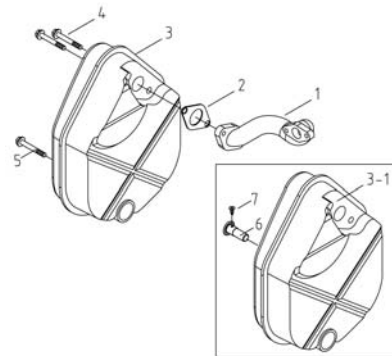

Note: Connecting Rod available as a complete assembly only.

Inlet System KG55AGTi-07000

No.	Manf. #	Order #	Description	Qty.
1	KG55-07126		Bushing II	3
2	KG55-07125		Bushing I	3
3	KG55AGTi-07123		Air Conduct Cover	1
4	KG55-07113	67028	Sealing Gasket II	1
5	KG55-07122	66208	Air Filter Element	1
6	KG55-07111	67029	Air Filter Cover	1
7	KG55-07001		Clip Hoop	2
8	KG55-07002		Connection Pipe	1

Crankshaft Assembly KG55-05000a

No.	Manf. #	Order #	Description	Qty.
1	GB/T5789-1986		Bolt M6x12	1
2	GB/T96.1-2002		Gasket 6	1
3	KG55-05006		Starting Claw Disc	1
4	GB/T5789-1986		Bolt M5x6	2
5	KG55-05005a		Starting Claw Disc Bracket	1
6	KG55-05004		Rotor Nut	1
7	KG55-05003		Key (3x4.9x16)	1
8	KG55-05100		Crankshaft	1