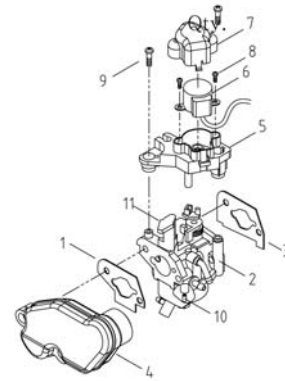

No.	Manf. #	Order #	Description	Qty.
TIGHT TORQUE FOR MAIN BOLTS AND NUTS (Unit: N.m)				
1			Connection Rod Bolt	8-10
2			Flywheel Nut	48-52
3			Crankcase Cover Bolt	6-8
4			Spark Plug	12-15
5			Standard M6 Bolt (Nut)	8-10
6			Standard M5 Bolt (Nut)	6-8
BEARING				
h	GB/T276-1994		Rolling Bearing 6203	2
O SEAL RING				
i	KG55-01033	66993	O Seal Ring (20x1.4)	1
j	KG55-01015	66203	O Seal Ring (27.5x2.65)	1

Crankshaft Assembly KG55-05000a

No.	Manf. #	Order #	Description	Qty.
1	GB/T5789-1986		Bolt M6x12	1
2	GB/T96.1-2002		Gasket 6	1
3	KG55-05006		Starting Claw Disc	1
4	GB/T5789-1986		Bolt M5x6	2
5	KG55-05005a		Starting Claw Disc Bracket	1
6	KG55-05004		Rotor Nut	1
7	KG55-05003		Key (3x4.9x16)	1
8	KG55-05100		Crankshaft	1

KG144 Engine Parts Listing, continued

KG55-12000 Recoil Starter Assembly

No.	Manf. #	Order #	Description	Qty.
1-13	KG55-12000	65921	Recoil Starter Assembly	1
1	KG55-12001		Starter Outer Shell	1
2	KG55-12003		Recoil Starter Spring	1
3	KG55-12002		Starter Reel	1
4	KG55-12006		Retainer Rod	2
5	KG55-12007		Retainer Rod Panel	1
6	KG55-12004		Friction Spring	1
7	KG55-12008		Screw	1
8	KG55-12012		Starter Handle Cover	1
9	KG55-12011		Starter Handle	1
10	KG55-12005		Starting Pulling Rope	1
11	KG55-12009		Pulling Rope Bushing	1
12	GB/T97.1-2002		Washer 5	3
13	GB/T5789-1986		Bolt M5X12	3

NOTE: Individual starter parts are not available. Coast can only provide the complete assembly.

Camshaft Mechanism Assembly KG55-06000a

No.	Manf. #	Order #	Description	Qty.
1	KG55-06002	67030	Valve Push Rod	2
2	KG55-06001	67031	Valve Tappet	2
3	KG55-06101a		Cam and Driving Gear	1
4	KG55-06003		Axle Sleeve	1