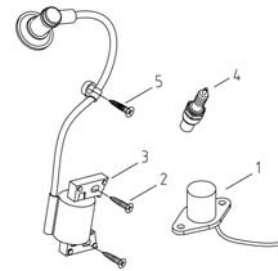

Crankshaft Assembly KG55-05000a

No.	Manf. #	Order #	Description	Qty.
1	GB/T5789-1986		Bolt M6x12	1
2	GB/T96.1-2002		Gasket 6	1
3	KG55-05006		Starting Claw Disc	1
4	GB/T5789-1986		Bolt M5x6	2
5	KG55-05005a		Starting Claw Disc Bracket	1
6	KG55-05004		Rotor Nut	1
7	KG55-05003		Key (3x4.9x16)	1
8	KG55-05100		Crankshaft	1

KG144 Engine Parts Listing, continued

KG55-12000 Recoil Starter Assembly

No.	Manf. #	Order #	Description	Qty.
1-13	KG55-12000	65921	Recoil Starter Assembly	1
1	KG55-12001		Starter Outer Shell	1
2	KG55-12003		Recoil Starter Spring	1
3	KG55-12002		Starter Reel	1
4	KG55-12006		Retainer Rod	2
5	KG55-12007		Retainer Rod Panel	1
6	KG55-12004		Friction Spring	1
7	KG55-12008		Screw	1
8	KG55-12012		Starter Handle Cover	1
9	KG55-12011		Starter Handle	1
10	KG55-12005		Starting Pulling Rope	1
11	KG55-12009		Pulling Rope Bushing	1
12	GB/T97.1-2002		Washer 5	3
13	GB/T5789-1986		Bolt M5X12	3

NOTE: Individual starter parts are not available. Coast can only provide the complete assembly.

Camshaft Mechanism Assembly KG55-06000a

No.	Manf. #	Order #	Description	Qty.
1	KG55-06002	67030	Valve Push Rod	2
2	KG55-06001	67031	Valve Tappet	2
3	KG55-06101a		Cam and Driving Gear	1
4	KG55-06003		Axle Sleeve	1

Carburetor Assembly KG55AGTi-10000

No.	Manf. #	Order #	Description	Qty.
1	KG55-10003	67033	Carburetor Gasket	1
2	P15-000	65927	Carburetor	1
3	KG55-10004	67034	Carburetor Gasket A	1
4	KG55AGTi-10100		Air Inlet Box	1
5	KG55-10001		Motor Bracket	1
6	24BYJ-24	66019	Stepping Motor	1
7	KG55-10002	67032	Motor Bracket Cover	1
8	GB/T818-2000		Screw M3x5	2
9	GB/T818-2000		Screw M4x10	2
10	P15-015		Main Jet	1
10a	P15-015A	66282	High Altitude Main Jet	1
11	P15-016		Choke Handle	1