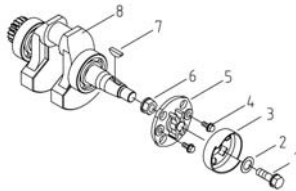

No.	Manf. #	Order #	Description	Qty.
TIGHT TORQUE FOR MAIN BOLTS AND NUTS (Unit: N.m)				
1			Connection Rod Bolt	8-10
2			Flywheel Nut	48-52
3			Crankcase Cover Bolt	6-8
4			Spark Plug	12-15
5			Standard M6 Bolt (Nut)	8-10
6			Standard M5 Bolt (Nut)	6-8
BEARING				
h	GB/T276-1994		Rolling Bearing 6203	2
O SEAL RING				
i	KG55-01033	66993	O Seal Ring (20x1.4)	1
j	KG55-01015	66203	O Seal Ring (27.5x2.65)	1

KG144 Engine Parts Listing, continued

Piston Connection Rod Assembly KG55-04000

No.	Manf. #	Order #	Description	Qty.
1-3	KG55-04100/001/002	65910	Piston Ring Set	1
4	KG55-04003	66996	Piston	1
5	KG55-04004	66997	Piston Pin	1
6	GB/T895.1-1986	66998	Retaining Ring 10	2
7-10	KG55-04200	67259	Connecting Rod Assembly	1

Note: Connecting Rod available as a complete assembly only.

Inlet System KG55AGTi-07000

No.	Manf. #	Order #	Description	Qty.
1	KG55-07126		Bushing II	3
2	KG55-07125		Bushing I	3
3	KG55AGTi-07123		Air Conduct Cover	1
4	KG55-07113	67028	Sealing Gasket II	1
5	KG55-07122	66208	Air Filter Element	1
6	KG55-07111	67029	Air Filter Cover	1
7	KG55-07001		Clip Hoop	2
8	KG55-07002		Connection Pipe	1

Crankshaft Assembly KG55-05000a

No.	Manf. #	Order #	Description	Qty.
1	GB/T5789-1986		Bolt M6x12	1
2	GB/T96.1-2002		Gasket 6	1
3	KG55-05006		Starting Claw Disc	1
4	GB/T5789-1986		Bolt M5x6	2
5	KG55-05005a		Starting Claw Disc Bracket	1
6	KG55-05004		Rotor Nut	1
7	KG55-05003		Key (3x4.9x16)	1
8	KG55-05100		Crankshaft	1