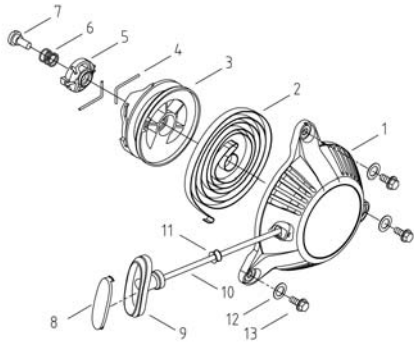

KG144 Engine Parts Listing, continued

KG55-12000 Recoil Starter Assembly

No.	Manf. #	Order #	Description	Qty.
1-13	KG55-12000	65921	Recoil Starter Assembly	1
1	KG55-12001		Starter Outer Shell	1
2	KG55-12003		Recoil Starter Spring	1
3	KG55-12002		Starter Reel	1
4	KG55-12006		Retainer Rod	2
5	KG55-12007		Retainer Rod Panel	1
6	KG55-12004		Friction Spring	1
7	KG55-12008		Screw	1
8	KG55-12012		Starter Handle Cover	1
9	KG55-12011		Starter Handle	1
10	KG55-12005		Starting Pulling Rope	1
11	KG55-12009		Pulling Rope Bushing	1
12	GB/T97.1-2002		Washer 5	3
13	GB/T5789-1986		Bolt M5X12	3

NOTE: Individual starter parts are not available. Coast can only provide the complete assembly.

Camshaft Mechanism Assembly KG55-06000a

No.	Manf. #	Order #	Description	Qty.
1	KG55-06002	67030	Valve Push Rod	2
2	KG55-06001	67031	Valve Tappet	2
3	KG55-06101a		Cam and Driving Gear	1
4	KG55-06003		Axle Sleeve	1