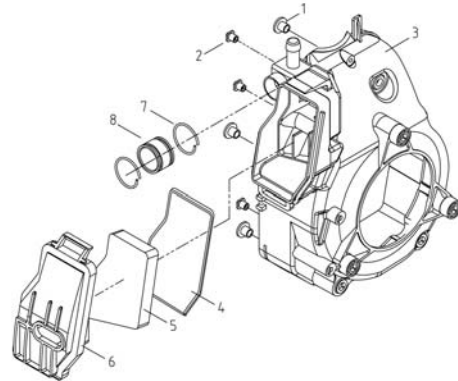

Inlet System KG55AGTi-07000

No.	Manf. #	Order #	Description	Qty.
1	KG55-07126		Bushing II	3
2	KG55-07125		Bushing I	3
3	KG55AGTi-07123		Air Conduct Cover	1
4	KG55-07113	67028	Sealing Gasket II	1
5	KG55-07122	66208	Air Filter Element	1
6	KG55-07111	67029	Air Filter Cover	1
7	KG55-07001		Clip Hoop	2
8	KG55-07002		Connection Pipe	1