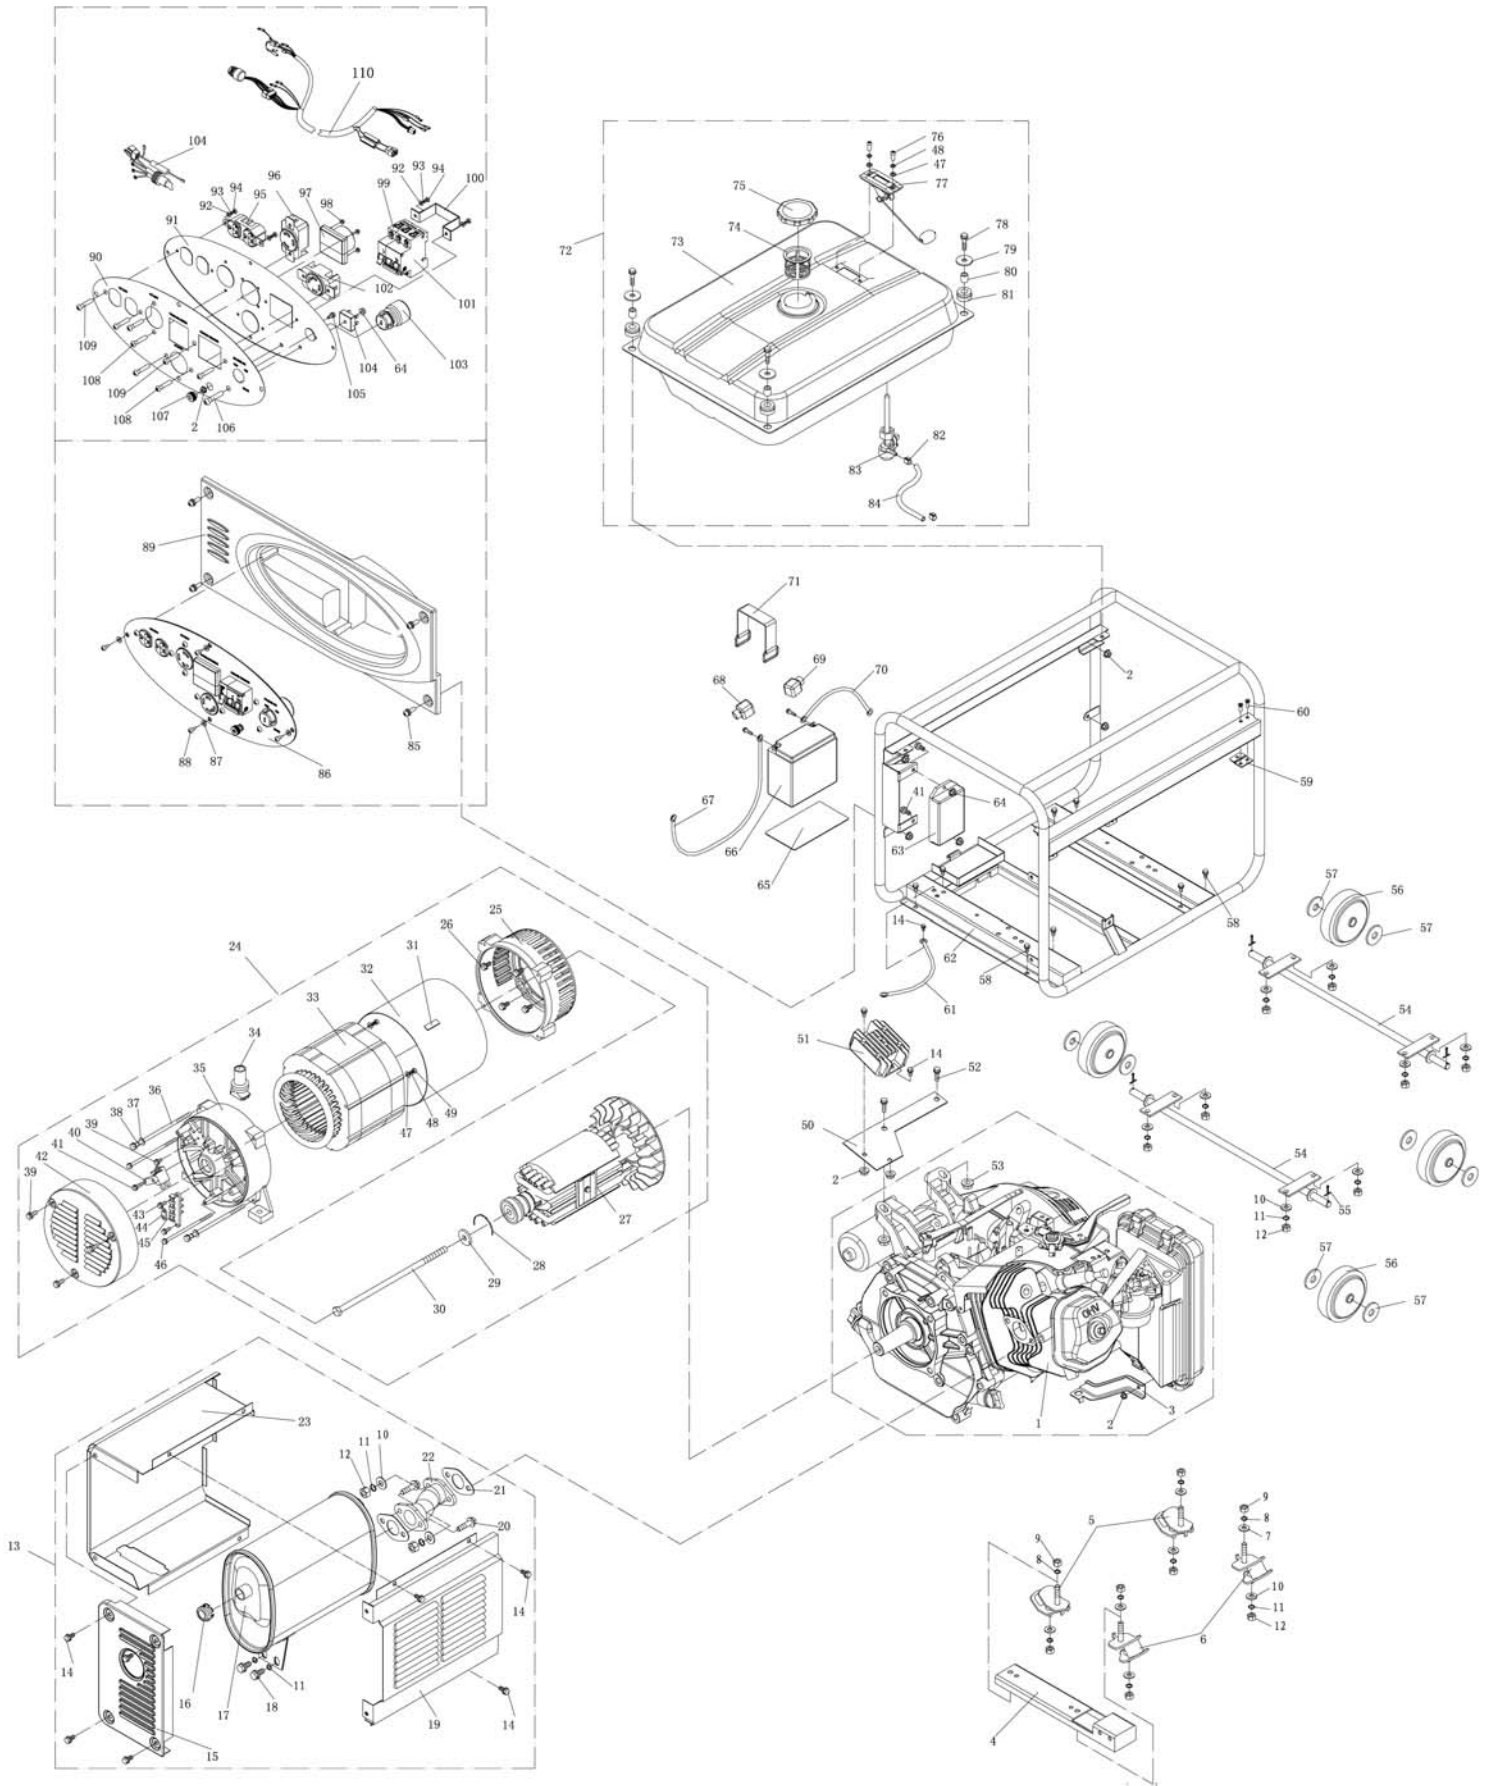

KIPOR KGE5500E GENERATOR

KIPOR KGE5500E GENERATOR

No.	Manf. #	Order #	Description	Qty.
1	KG390GEX	66523	Gasoline Engine	1
1a	P27A1-000	66555	Carburetor	1
1b	P27A3-014	66943	High Altitude Jet	1
2	GB/T6177.1-2000		Nut M6	8
3	KG340GX-07001		Air Filter Bracket	1
4	KGE6500E-02010		Generator Mounting Plate	1
5	KGE5500X-12100	66534	Left Damping Block	2
6	KGE5500X-12200	66535	Right Damping Block	2
7	GB/T97.1-2002		Flat Washer 10	3
8	GB/T93-1987		Spring Washer 10	4
9	GB/T6170-2000		Nut M10	4
10	GB/T97.1-2002		Flat Washer 8	14
11	GB/T93-1987		Spring Washer 8	16
12	GB/T6170-2000		Nut M6	14
13	KGE6500E-10100		Muffler Assembly	1
14	GB/T5789-1986		Bolt M6X12	10
15	KGE5500X-10401	66528	Muffler Rear Cover	1
16	KGE5500X-10300	66527	Spark Arrestor	1
17	KGE5500X-10100	66525	Muffler	1
18	GB/T5789-1986		Bolt M8X25	2
19	KGE5500X-10420		Muffler Outer Protecting Plate Weldment	1
20	GB/T5785-1986		Bolt M8X1X30	2
21	KGE5500X-10001	66270	Exhaust Siphon Gasket	1
22	KGE5500X-10200	66526	Muffler Siphon	1
23	KGE6500E-10410		Muffler Inner Protecting Plate Weldment	1
24	KT5.5		Alternator Assembly	1
25	KT204-00002B	66543	Alternator Front Cover	1
26	KGE6500E-02001		Front End Cover Bolt	4
27	KT204-01000-110	66548	Rotor Assembly	1
28	6204DU	66507	Clip	1
29	GB/T96.1-2002	66512	Gasket 10	1
30	KT204-0006-110	66546	Through Bolt	1
31			Generator Set Serial Number	1
32	KT204-0007-110	66547	Alternator Protection Plate	1
33	KT204-02000-95	66549	Stator Assembly	1
34	KGE5000E-09002		Wire Sheath	1
35	KT204-00001	66542	Rear End Cover	1
36	KT204-00004-110	66544	End Cover Bolt	4
37	GB/T97.1-2002		Flat Washer 6	4
38	GB/T93-1987		Spring Washer 6	4
39	GB/T5789-1986		Bolt M5X12	4
40	D104	66508	Carbon Brush	1
41	GB/T5789-1986		Bolt M5X20	3
42	KT204-00005	66545	Alternator Rear Cover	1
43	GB/T5789-1986		Bolt M5X16	2
44	KT204-00102		Short Contact Pin	1
45	KT204-04000		Line Bank Assembly	1
46	KT204-0003-110		End Cover Bolt	2
47	GB/T97.1-2002		Flat Washer 5	4
48	GB/T93-1987		Spring Washer 5	4
49	GB/T6170-2000		Nut M5	2
50	KGE5500T-09004		Charging Regulator Junction Panel	1
51	QDC-10	66560	Charging Regulator	1
52	GB/T5789-1986		Bolt M8X30	2
53	GB/T6177.1-2000		Nut M8	2
54	KGE6500E-18100	66539	Axle	2
55	GB/T91-2000	66511	Cotter Pin 3.2X40	4
56	KDE5000-03600	66506	Rubber Wheel	4
57	GB/T97.1-2002	66513	Flat Washer 12	8
58	GB/T5789-1986	66159	Bolt M8X20	8