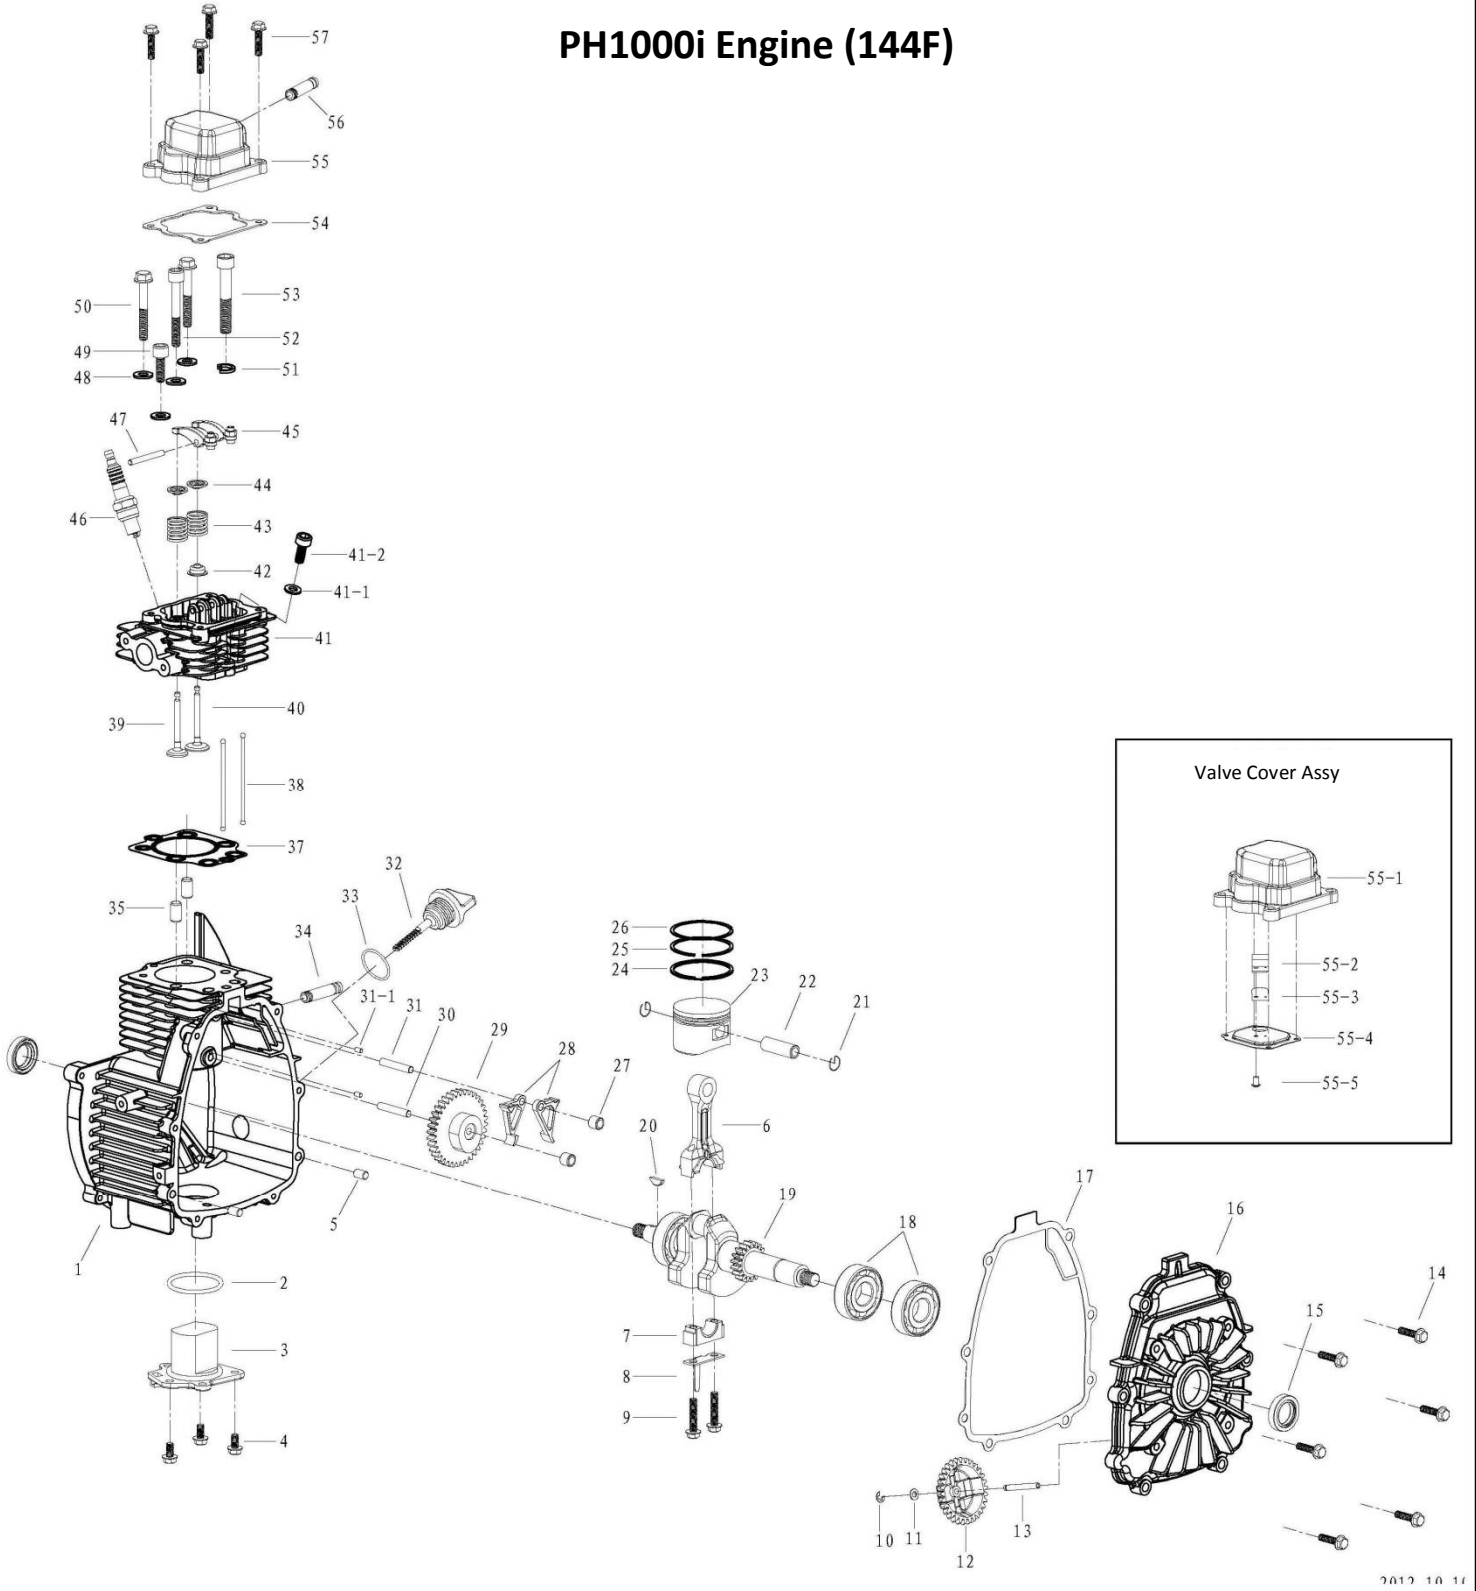

PH1000i Engine (144F)

2012 10 14

PH1000i Engine (144F)

Ref #	MFR #	Stock #	Description	Comments	Discontinued
1	09010101	--	Crankcase		
2	04070108	69433	O-Ring, Low Oil Sensor	Fits 1000Wi, 2000Wi, PH1000i, PH2100Pri, PH2700Pri	
3	71120	60017	Low Oil Sensor	Fits 1000Wi, PH1000i	
4	03050207	69790	M5 X 12 Serrated Flange Bolt		
5	04030271	--	Crankcase Pin		
6	09011020	--	Connecting Rod Assy	Fits 1000Wi, PH1000i	
7	09011020	--	Connecting Rod Assy	Fits 1000Wi, PH1000i	
8	09011020	--	Connecting Rod Assy	Fits 1000Wi, PH1000i	
9	09011020	--	Connecting Rod Assy	Fits 1000Wi, PH1000i	
10	03070162	--	E-clip		
11	03030133	--	M4 Flat Washer, White		
12	09011036	--	Oil Gear	Fits 1000Wi, PH1000i	
13	09011037	--	Pin, Oil Gear	Fits 1000Wi, PH1000i	
14	03050208	69787	M5 X 20 Serrated Flange Bolt		
15	04090009	--	Oil Seal		
16	09011014	--	Crankcase Cover	Fits 1000Wi, PH1000i	
17	09011040	--	Gasket, Crankcase Cover	Fits 1000Wi, PH1000i	
18	07190207	--	Bearing		
19	09011003	--	Crankshaft	Fits 1000Wi, PH1000i	
20	09070201	--	Key	Fits 1000Wi, PH1000i	
21	09011035	--	Piston Retaining Ring	Fits 1000Wi, PH1000i	
22	09011034	--	Piston Pin	Fits 1000Wi, PH1000i	
23	09011029	--	Piston	Fits 1000Wi, PH1000i	
24	09011033	--	Piston Assy	Fits 1000Wi, PH1000i	
25	09011033	--	Piston Assy	Fits 1000Wi, PH1000i	
26	09011033	--	Piston Assy	Fits 1000Wi, PH1000i	
27	09011032	--	Compression Spacer Bush	Fits 1000Wi, PH1000i	
28	09011025	--	Rocker Arm, Lower	Fits 1000Wi, PH1000i	
29	09011023	--	Camshaft Assy	Fits 1000Wi, PH1000i	
30	09011024	--	Pin, Camshaft Assembly	Fits 1000Wi, PH1000i	
31	09011026	--	Pin, Bottom Rocker Arm	Fits 1000Wi, PH1000i	
31-01	09100080	--	Guide Pin	Fits 1000Wi, PH1000i	
32	68150	69309	Oil Dipstick	Fits 1000Wi, 2000Wi, PH1000i, PH2100Pri, PH2700Pri	
33	09070202	69437	O-Ring, Dipstick	Fits 1000Wi, 2000Wi, PH1000i, PH2100Pri, PH2700Pri	
34	09010302	--	Breather Tube		
35	04030266	--	Pin, Cylinder Head	Fits 1000Wi, PH1000i	
37	09011009	--	Gasket, Cylinder Head	Fits 1000Wi, PH1000i	
38	09011013	--	Valve Tappet	Fits 1000Wi, PH1000i	
39	09011031	--	Exhaust Valve	Fits 1000Wi, PH1000i	
40	09011030	--	Intake Valve	Fits 1000Wi, PH1000i	
41	76173	--	Cylinder Head		
41-01	03030128	--	M6 Red Copper Washer		
41-02	03051002	--	M6 X 16 Allen Head Screw		
42	04090010	--	Valve Seal		
43	09011010	--	Valve Spring	Fits 1000Wi, PH1000i	
44	09011012	--	Valve Spring Retainer	Fits 1000Wi, PH1000i	
45	09011021	--	Rocker Arm, Upper	Fits 1000Wi, PH1000i	
46	09080114	69412	Spark Plug A7RTC	Fits 1000Wi, 2000Wi, PH1000i, PH2100Pri, PH2700Pri	

PH1000i Engine PM, Rev <05-05-2014>

© 2014 DTS Manufacturing

All Rights Reserved

www.powerhouse-products.com