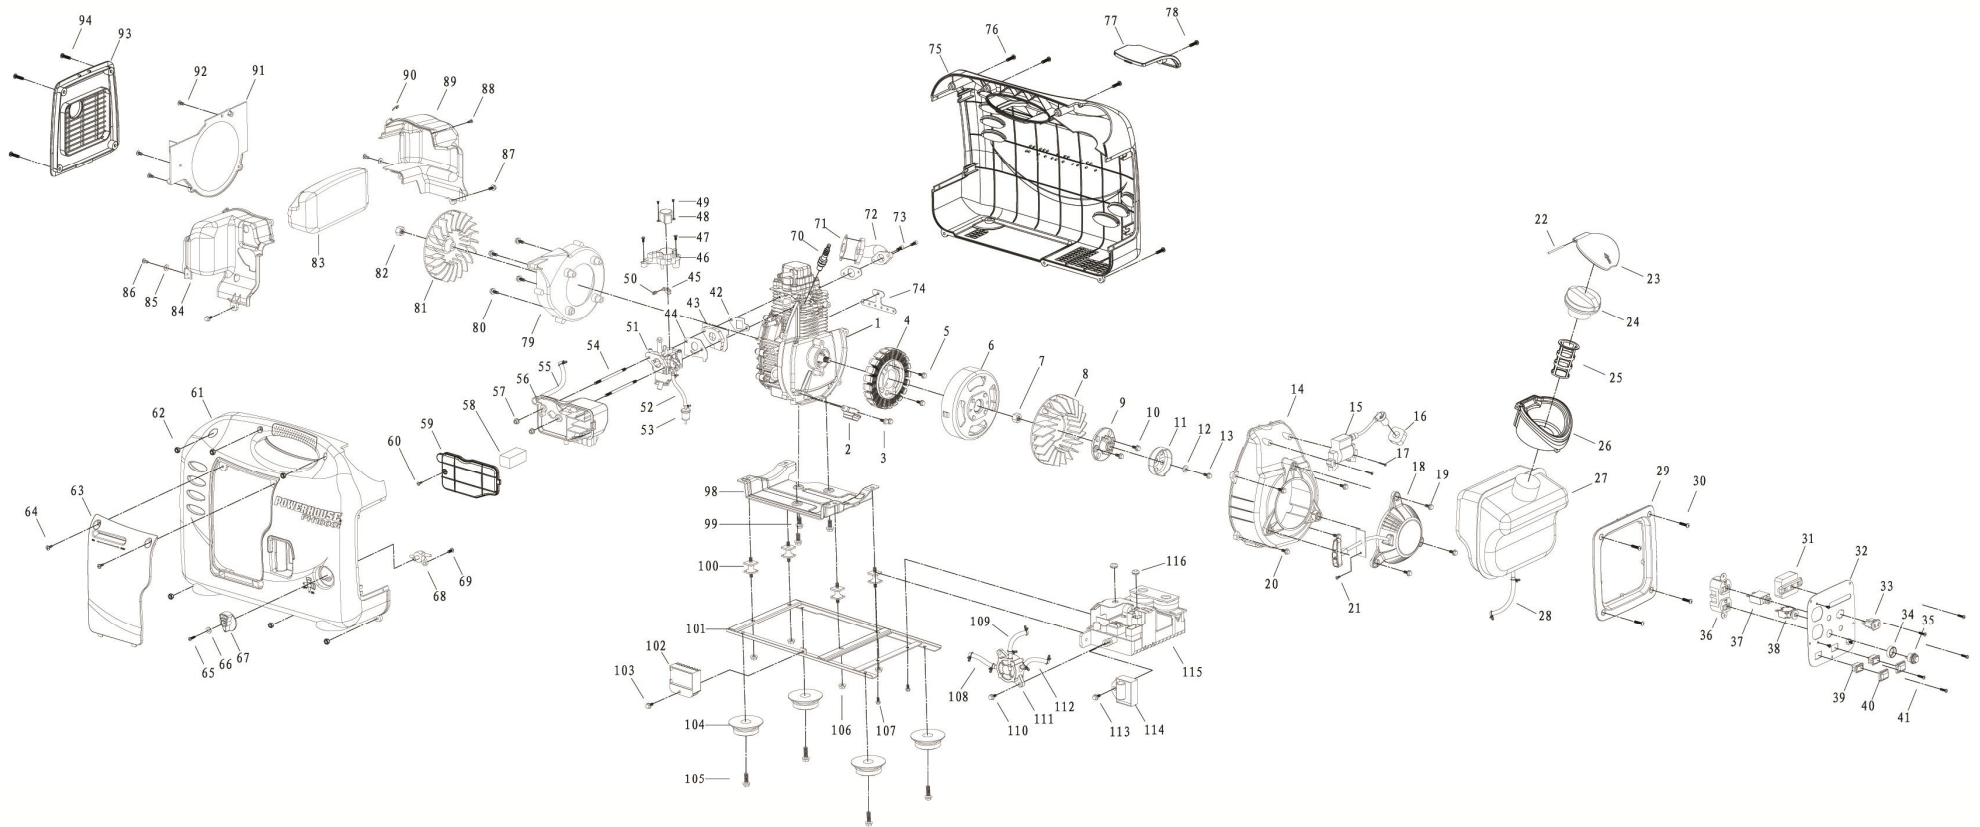

PH1000i Unit

PH1000i Unit

Ref #	MFR #	Stock #	Description	Comments	Discontinued
1	7566	69888	Engine Assy (144F)	Fits 1000Wi, PH1000i	
2	62008	69889	Ignition Timing Sensor	Fits 1000Wi, PH1000i	
3	03050207	69790	M5 X 12 Serrated Flange Bolt		
4	60023	69890	Stator Assembly		
5	03050241	69349	M6 X 25 Flange Bolt	Fits 2000Wi, PH1000i, PH2100Pri, PH2700Pri, PH3100Ri, PH4000Ri/E, PH6500Ri	
6	61010	69891	Rotor Assembly	Fits 1000Wi, PH1000i	
7	03060116	69373	M10 Flange Nut		
8	09071008	69892	Intake Fan	Fits PH1000i, 1000Wi	
9	76073	69893	Clutch	Fits 1000Wi, PH1000i	
10	03050221	69350	M6 X 12 Flange Bolt	Fits all models	
11	09010128	69894	Clutch Housing		
12	03030125	69895	M6 Washer		
13	03050222	69351	M6 X 16 Flange Bolt	Fits all models	
14	09071006	69896	Intake Fan Cover	Fits PH1000i, 1000Wi	
15	911080	69897	Ignition Coil	Fits 1000Wi, PH1000i	
16	09080019	69898	Foam Sleeve	Fits 1000Wi, 2000Wi, PH1000i, PH2100Pri, PH3100Ri	
17	03050324	69907	ST4.8 X 30 Screw		
18	09010159	69912	Recoil Starter	Fits 1000Wi, PH1000i	
19	03050221	69350	M6 X 12 Flange Bolt	Fits all models	
20	03050201	69346	M5 X 16 Serrated Flange Bolt		
21	03050339	69347	M5 X 12 Serrated Flange Bolt	Fits 500Wi, 1000Wi, PH1000i, PH2100Pri, PH2700Pri	
22	9010158	69915	Fuel Cap Pin		
23	09040110	69917	Gas Cap Cover		
24	68501	69925	Gas Cap		
25	09010376	69411	Fuel Tank Strainer	Fits 1000Wi, 2000Wi, PH1000i, PH2100Pri, PH2700Pri	
26	09040131	69943	Fuel Tank Sleeve	Fits 1000Wi, PH1000i	
27	09040135	69944	Fuel Tank	Fits 1000Wi, PH1000i	
28	09020141	69954	Fuel Hose, Fuel Tank	Fits 1000Wi, PH1000i	
29	09071009	69962	Frame, Control Panel	Fits PH1000i only	
30	03050395	69963	M5 X 20 Screw w/Washer		
31	71029	69964	Indicator Module	Fits 1000Wi, PH1000i	
32	04120217	69966	Control Panel	Metal Panel only	
33	04050135	69377	DC Socket, All Models		
34	68249	69652	Button Protector	For all PH models	
35	10030104	69532	Reset Button (Green)	Fits PH1000i, PH21/27, PH2100Pri, PH2700Pri, PH3100Ri, PH4000Ri/E, PH6500Ri	
36	04130124	69381	120V - 20A Duplex 5-20R	Fits PH1000i, 2000Wi, PH2100Pri, PH2700Pri, PH3100Ri, PH4000Ri/E, PH6500Ri	
37	10010129	69649	DC Circuit Breaker	Fits PH1000i, PH2100Pri, PH2700Pri	
38	10010102	69526	DC Circuit Breaker, 10A	Fits 1000Wi, 2000Wi, PH1000i, PH3100Ri, PH4000Ri/E, PH6500Ri	
39	10030101	69529	Rocker Switch, Engine/Economy	Fits all models	
41	03050371	69967	ST4.2 X 12 Screw		
42	08070102	69968	Carburetor Gasket	Fits 1000Wi, PH1000i	
43	09020114	69970	Carburetor Insulator	Fits 500Wi, 1000Wi, PH1000i	
44	08070101	69971	Carburetor Gasket	Fits 1000Wi, PH1000i	
45	09020120	69830	Throttle Fork, All Models	Fits all models	
46	09071005	69973	Step Motor Bracket	Fits 500Wi, 1000Wi, PH1000i	
47	03050817	69875	M4 X 12 Screw		