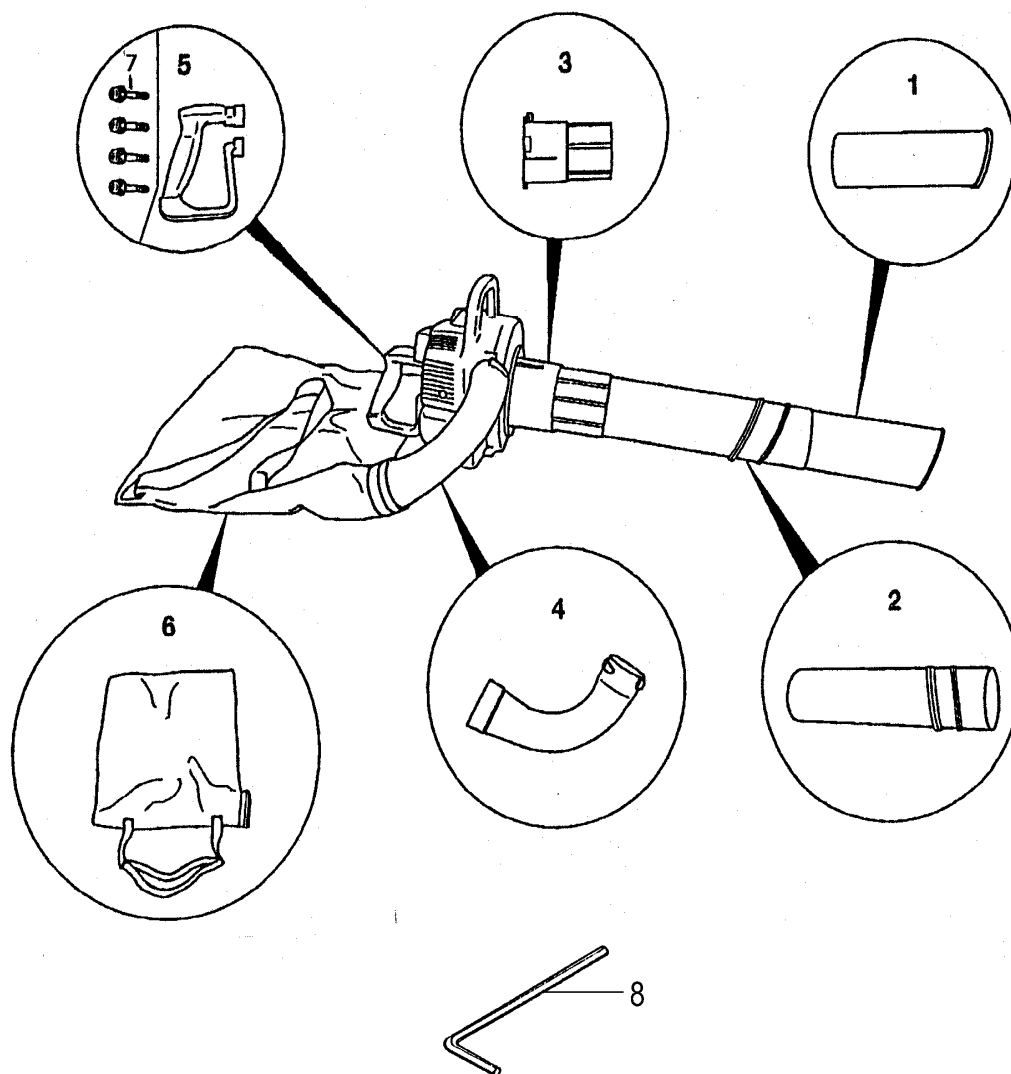

**S51**

***Tanaka***

**THV-200**

**Serial No. : -C150000**

# S51-01 VACUUM KIT

REF. NUMBER	PARTS NUMBER	DESCRIPTION	Q'TY	SERIAL NUMBER
<b>S51-01 VACUUM KIT</b>				
001	668-9004	SUCTION PIPE	1	
002	668-8421	STRAIGHT PIPE	1	
003	668-8513	VACUUM PIPE	1	
004	668-8424	BENT PIPE	1	
005	669-0163	HANDLE COMP.	1	
006	668-9086	COLLECTOR BAG	1	
007	669-5377	SCREW 4X28PS	4	- B141850
007	669-5509	HEX HOLE BOLT 4X30WS	4	B141851 -
008	669-3520	HEX. WRENCH 3	1	B141851 -

**S51-02 LABELS**

2

REF. NUMBER	PARTS NUMBER	DESCRIPTION	Q'TY		SERIAL NUMBER
S51-02 002	LABELS N/A	Not Available	1		