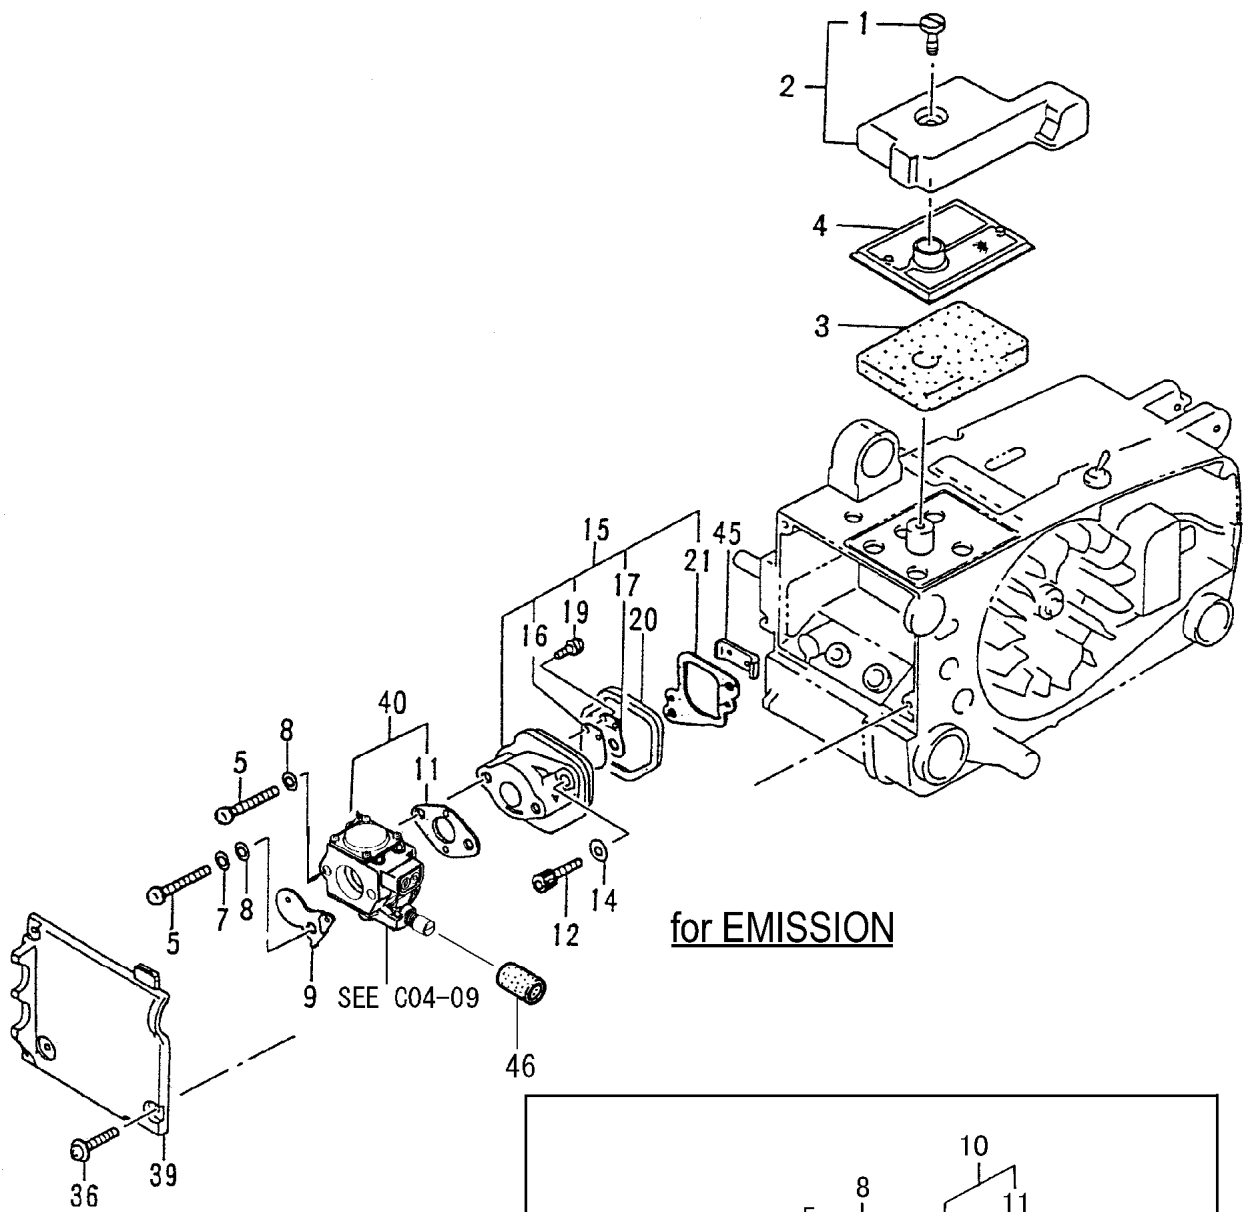

C04-04 AIR CLEANER

REF. NUMBER	PARTS NUMBER	DESCRIPTION	Q'TY	SERIAL NUMBER
C04-04 AIR CLEANER				
001	668-9735	CLEANER COVER BOLT	1	
002	668-6299	AIRCLEANER COVER A SET, SPARE	1	
003	669-0355	AIRCLEANER SPONGE	1	R032271 -
004	669-0064	AIRCLEANER ELEMENT COMP.	1	
005	669-5350	SCREW 5X45S	2	
007	668-4864	SMALL WASHER 5	1	
008	669-2596	CHOKE SHIM 0.8	2	
009	669-2410	CHOKE VALVE	1	
010	669-0661	CARBURETOR SET WT407	1	
011	668-9826	CARBURETOR GASKET	1	
012	668-4668	HEX.HOLE BOLT M5X20/S	2	
014	668-4864	SMALL WASHER 5	2	
015	668-9934	CARBURETOR INSULATOR SET, SPARE	1	- C110350
015	668-9935	INSULATOR SET	1	C110351 -
016	668-9802	REED VALVE	1	- C110350
016	668-9803	REED VALVE	1	C110351 -
017	668-9805	REED VALVE HOLDER	1	- C110350
017	668-9806	VALVE HOLDER	1	C110351 -
019	669-4964	BINDING HEAD SCREW 3X12	2	
020	669-0001	CARBURETOR INSULATOR RUBBER	1	
021	668-9870	INLET MANIFOLD GASKET	1	- C110350
021	668-9871	INSULATOR GASKET	1	C110351 -
036	668-5152	TAPPING SCREW D4.5X14	3	
039	668-7344	AIRCLEANER COVER B	1	
040	669-0664	CARBURETOR SET, SPARE	1	
045	668-7182	SEAL COVER	1	
046	668-5224	IDLE SPONGE	1	Z179051 -