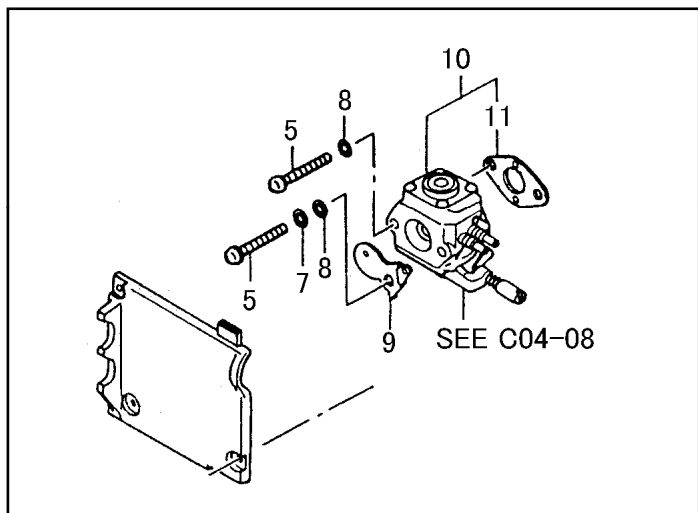

C04-04 AIR CLEANER

REF. NUMBER	PARTS NUMBER	DESCRIPTION	Q'TY	SERIAL NUMBER
C04-04 AIR CLEANER				
001	668-9735	CLEANER COVER BOLT	1	
002	668-6299	AIRCLEANER COVER A SET, SPARE	1	
003	669-0355	AIRCLEANER SPONGE	1	R032271 -
004	669-0064	AIRCLEANER ELEMENT COMP.	1	
005	669-5350	SCREW 5X45S	2	
007	668-4864	SMALL WASHER 5	1	
008	669-2596	CHOKE SHIM 0.8	2	
009	669-2410	CHOKE VALVE	1	
010	669-0661	CARBURETOR SET WT407	1	
011	668-9826	CARBURETOR GASKET	1	
012	668-4668	HEX.HOLE BOLT M5X20/S	2	
014	668-4864	SMALL WASHER 5	2	
015	668-9934	CARBURETOR INSULATOR SET, SPARE	1	- C110350
015	668-9935	INSULATOR SET	1	C110351 -
016	668-9802	REED VALVE	1	- C110350
016	668-9803	REED VALVE	1	C110351 -
017	668-9805	REED VALVE HOLDER	1	- C110350
017	668-9806	VALVE HOLDER	1	C110351 -
019	669-4964	BINDING HEAD SCREW 3X12	2	
020	669-0001	CARBURETOR INSULATOR RUBBER	1	
021	668-9870	INLET MANIFOLD GASKET	1	- C110350
021	668-9871	INSULATOR GASKET	1	C110351 -
036	668-5152	TAPPING SCREW D4.5X14	3	
039	668-7344	AIRCLEANER COVER B	1	
040	669-0664	CARBURETOR SET, SPARE	1	
045	668-7182	SEAL COVER	1	
046	668-5224	IDLE SPONGE	1	Z179051 -