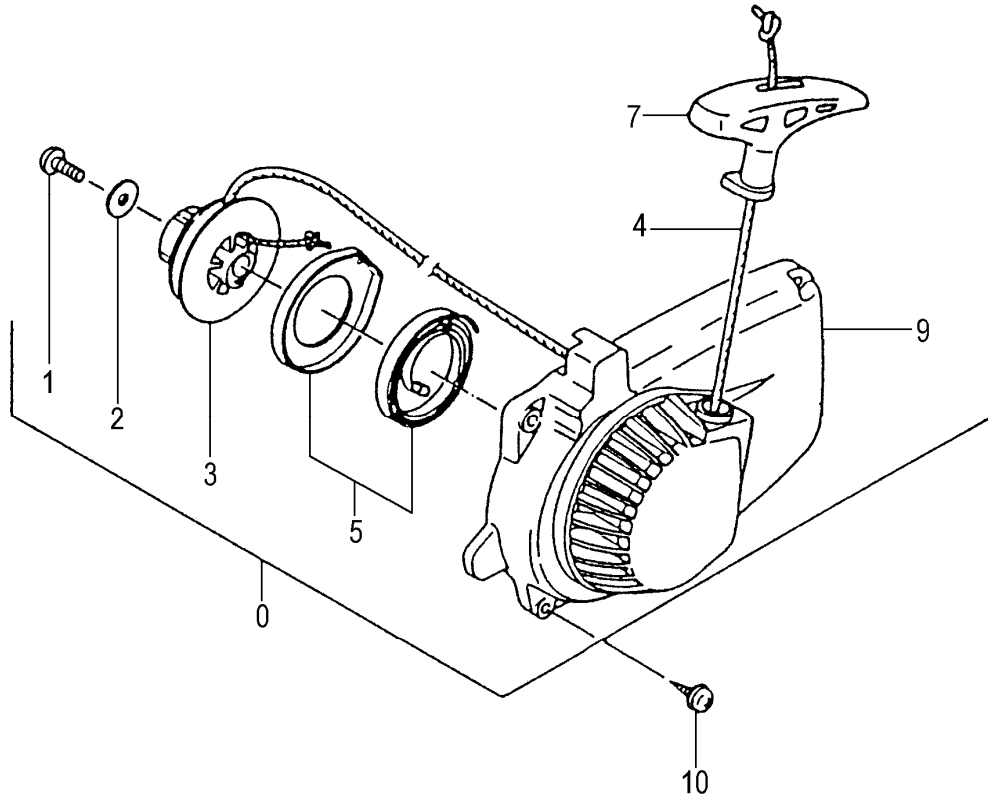

C04-07 RECOIL STARTER

REF. NUMBER	PARTS NUMBER	DESCRIPTION	Q'TY	SERIAL NUMBER
C04-07 RECOIL STARTER				
000	669-2906	RECOIL STARTER ASS'Y	1	
001	668-5275	TAPPING SCREW D5X14	1	
002	668-9681	BRAKE SHAFT WASHER	1	
003	669-3060	STARTER PULLY	1	
004	669-3159	STARTER ROPE 3 X 890	1	
005	669-3093	RECOIL SPRING CASE ASS'Y	1	
007	669-3228	STARTER HANDLE	1	
009	668-6947	FAN CASE COMP. BLK	1	
010	668-5191	TAPPING SCREW D4.5X20	4