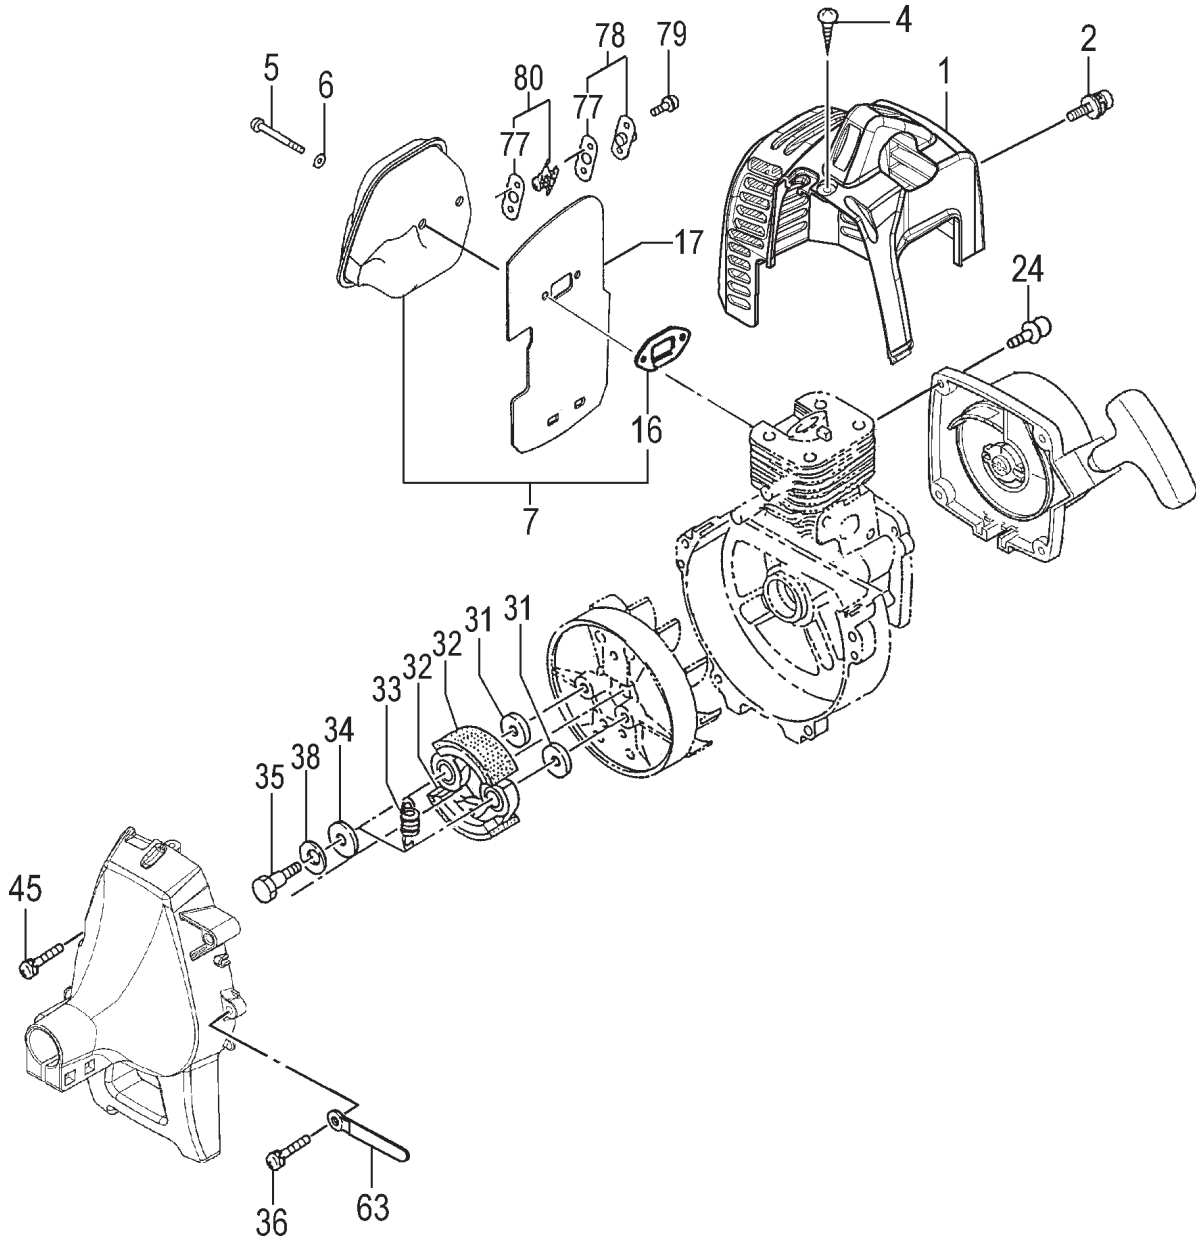

CYLINDER, PISTON, CRANKSHAFT, IGNITION • FIGURE 1

ITEM	PART NUMBER	DESCRIPTION	QTY	COMMENTS
1-1	1570157090	CAP, SPARK PLUG, ASSEMBLY	1	
1-2	0181166021	PLUG, SPARK	1	
1-6	0010713091	CYLINDER SET	1	Includes gasket
1-7	99461050184	BOLT, HEX, 5X18, S	2	
1-9	01700980200	GASKET, CYLINDER	1	
1-11	04100601210	RING, PISTON	1	
1-12	0300007090	PISTON SET	1	Includes piston rings and circlips
1-13	03901620200	CIRCLIP, PISTON PIN	1	
1-14	03706500200	PIN, PISTON	1	
1-16	0460713081	CRANKSHAFT	1	~B001000
1-16	0460713580	CRANKSHAFT	1	B001001~
1-17	99962081277	BEARING, NEEDLE, HK0810B	1	
1-18	06810100200	KEY, WOODRUFF, 3X13X4.5	1	~B001000
1-40	1782054620	CORD B	1	
1-46	99463040154	BOLT, HEX, 4X15, PS	2	
1-50	1672054691	COIL, IGNITION	1	
1-56	56020517200	CAP, RUBBER	1	
1-58	1780136M800	CORD, STOP	2	

ITEM	PART NUMBER	DESCRIPTION	QTY	COMMENTS
3-40	4030631A20	GASKET,INLET MANIFOLD	1	
3-41	4040099F90	SET,CARB INSULATOR	1	
3-42	4020602K21	GASKET,CARBURETOR	1	
3-47	99464050224	BOLT,HEX,5X22,WS	2	
3-49	4310634C200	GASKET,CLEANER	1	
3-55	99416050601	SCREW,5x60WS	2	
3-58	5600712020	SWIVEL CAP	1	
3-59	2230700090	FUEL PIPE ASSY	1	
3-60	68000731201	CLIP 6.3	1	
3-61	6750404280	FILTER,FUEL	1	
3-62	5910712021	TANK,FUEL	1	Before S/N ~D067000
3-62	5910717F20	TANK,FUEL,EVAPO	1	After S/N D067001~
3-63	5950300290	CAP,TANK (BLACK/RED)	1	
3-64	65900801200	COLLAR	3	
3-65	4550713990	CARBURETOR SET	1	Includes gasket
3-67	99463050164	BOLT,HEX,5X16,PS	2	
3-68	99463050205	BOLT,HEX,5X20PS	1	
3-78	7000300508	PIPE,FUEL,3X5X85	1	
3-79	53432710200	GROMMET,FUEL PIPE	1	