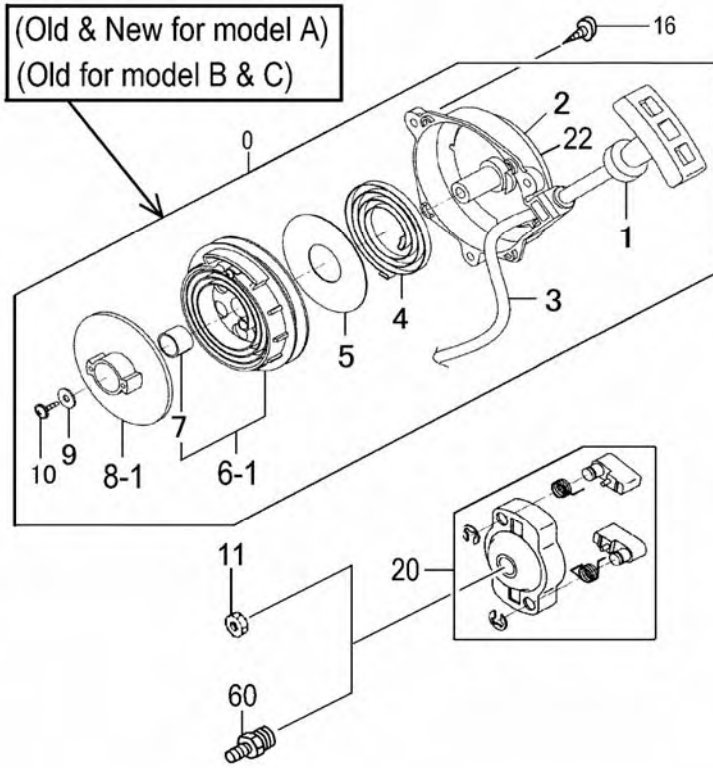

S · START KIT

	Order Number
A --- TBC2501/D, TPH2501, TPS-2501, TPE2501	748733
B --- TBC230/230B/230D	748744
C --- TBC290/290D/340/340D	748732