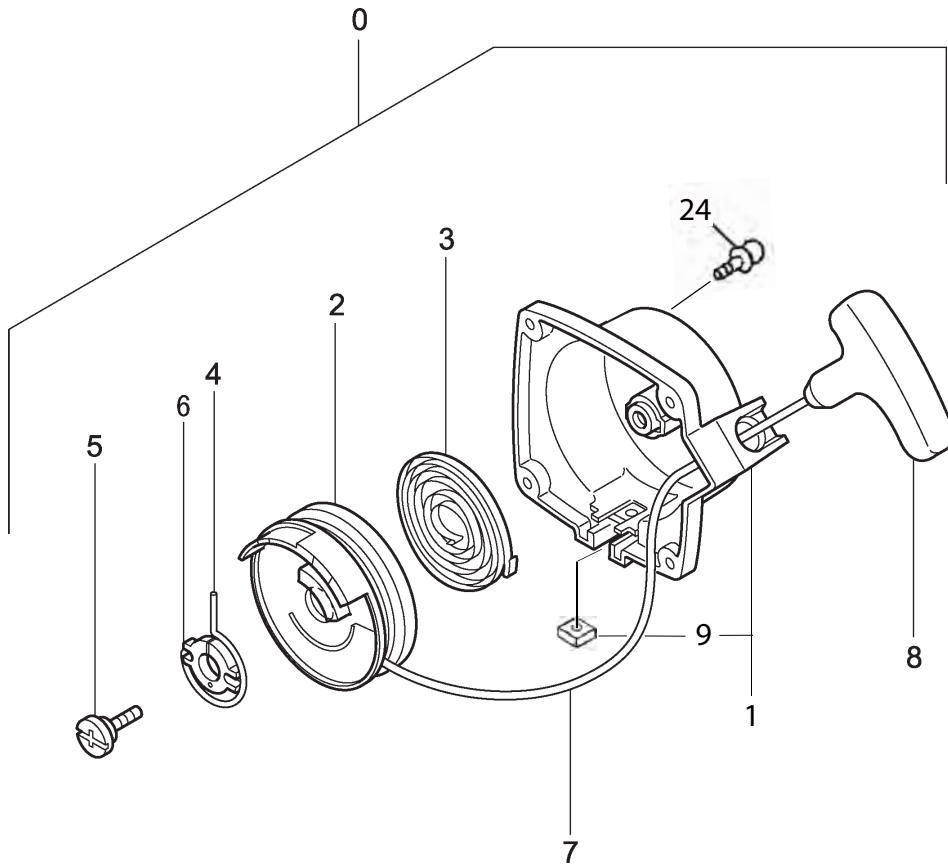

748744

Consider ordering the 748744, S-Start Kit if you are replacing the starter assy. It decreases the pull-effort by 60%. They are dependable and easy to install.

ITEM	PART NUMBER	DESCRIPTION	QTY	COMMENTS
5-0	7620304590	STARTER ASS'Y	1	7560712000 Optional S-Start Kit
5-1	7720304580	BODY,STARTER	1	
5-2	7740304520	PULLEY,STARTER	1	
5-3	7790304520	SPRING,RECOIL	1	
5-4	7770304520	ARM,SWING	1	
5-5	8390304520	SCREW,SET	1	
5-6	7710304520	STAY,PULLEY	1	
5-7	7830304520	ROPE,STARTER	1	
5-8	7850304520	HANDLE,STARTER	1	
5-9	3153334020	NUT, SPECIAL 5MM	1	
5-24	99463040154	HEX, HOLE BOLT 4X15/PS	4	NOT INCLUDED WITH ASSEMBLY