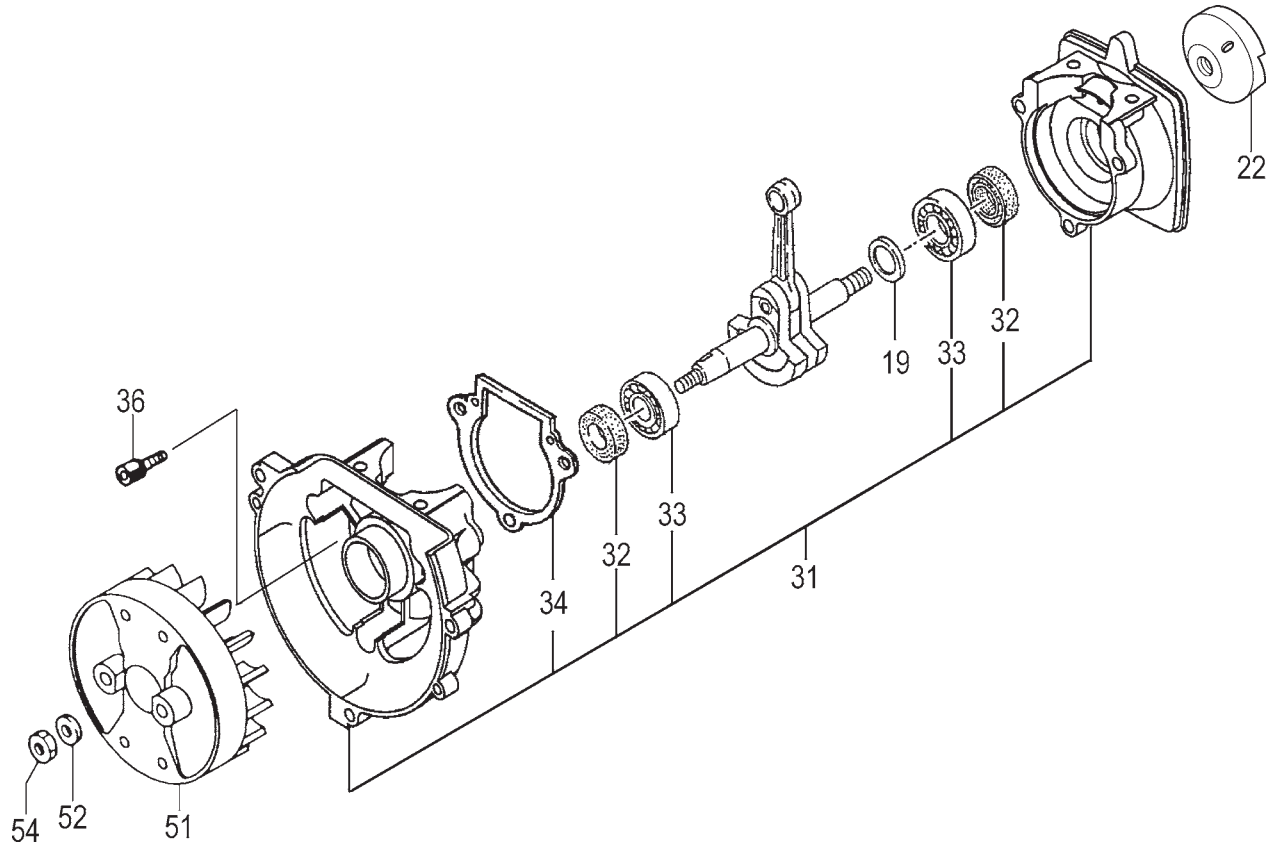

CYLINDER, PISTON, CRANKSHAFT, IGNITION • FIGURE 1

ITEM	PART NUMBER	DESCRIPTION	QTY	COMMENTS
1-1	1570157090	CAP, SPARK PLUG, ASSEMBLY	1	
1-2	0181166021	PLUG, SPARK	1	
1-6	0010713091	CYLINDER SET	1	Includes gasket
1-7	99461050184	BOLT, HEX, 5X18, S	2	
1-9	01700980200	GASKET, CYLINDER	1	
1-11	04100601210	RING, PISTON	1	
1-12	0300007090	PISTON SET	1	Includes piston rings and circlips
1-13	03901620200	CIRCLIP, PISTON PIN	1	
1-14	03706500200	PIN, PISTON	1	
1-16	0460713081	CRANKSHAFT	1	~B001000
1-16	0460713580	CRANKSHAFT	1	B001001~
1-17	99962081277	BEARING, NEEDLE, HK0810B	1	
1-18	06810100200	KEY, WOODRUFF, 3X13X4.5	1	~B001000
1-40	1782054620	CORD B	1	
1-46	99463040154	BOLT, HEX, 4X15, PS	2	
1-50	1672054691	COIL, IGNITION	1	
1-56	56020517200	CAP, RUBBER	1	
1-58	1780136M800	CORD, STOP	2	

ITEM	PART NUMBER	DESCRIPTION	QTY	COMMENTS
3-40	4030631A20	GASKET,INLET MANIFOLD	1	
3-41	4040099F90	SET,CARB INSULATOR	1	
3-42	4020602K21	GASKET,CARBURETOR	1	
3-47	99464050224	BOLT,HEX,5X22,WS	2	
3-49	4310634C200	GASKET,CLEANER	1	
3-55	99416050601	SCREW,5x60WS	2	
3-58	5600712020	SWIVEL CAP	1	
3-59	2230700090	FUEL PIPE ASSY	1	
3-60	68000731201	CLIP 6.3	1	
3-61	6750404280	FILTER,FUEL	1	
3-62	5910712021	TANK,FUEL	1	Before S/N ~D067000
3-62	5910717F20	TANK,FUEL,EVAPO	1	After S/N D067001~
3-63	5950300290	CAP,TANK (BLACK/RED)	1	
3-64	65900801200	COLLAR	3	
3-65	4550713990	CARBURETOR SET	1	Includes gasket
3-67	99463050164	BOLT,HEX,5X16,PS	2	
3-68	99463050205	BOLT,HEX,5X20PS	1	
3-78	7000300508	PIPE,FUEL,3X5X85	1	
3-79	53432710200	GROMMET,FUEL PIPE	1	