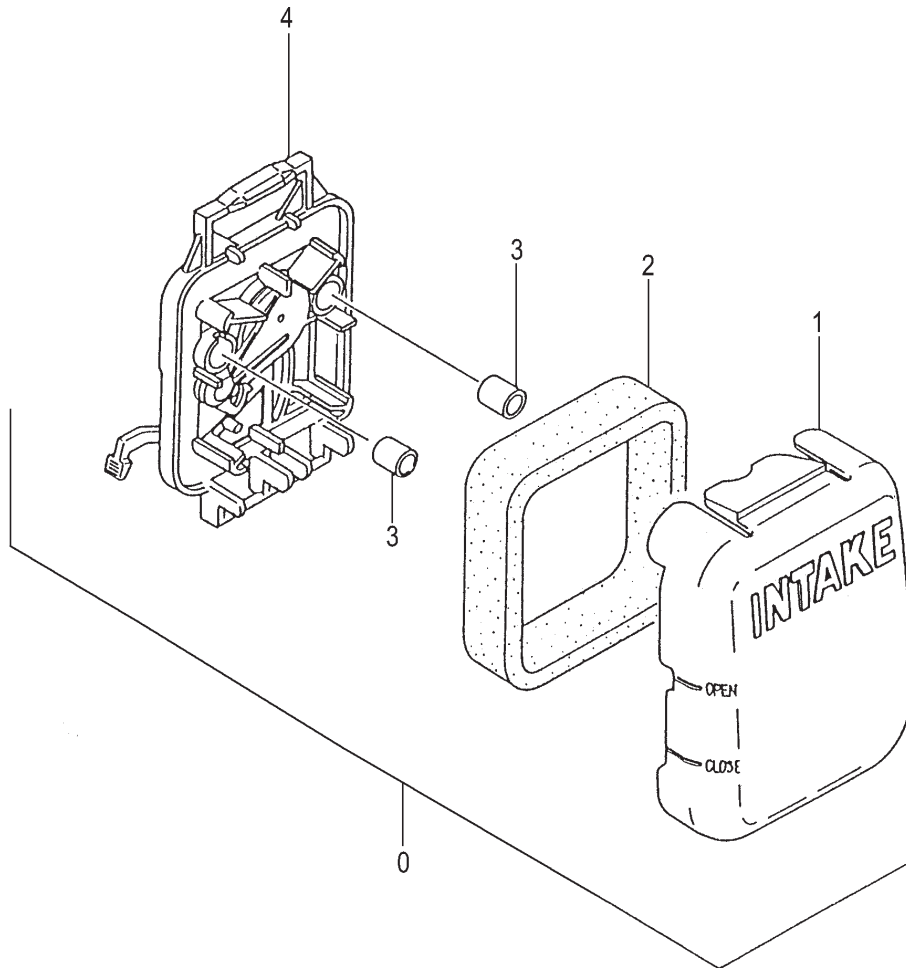

ITEM	PART NUMBER	DESCRIPTION	QTY	COMMENTS
6-0	41000025900	CLEANER,AIR ASS'Y	1	
6-1	42400025200	CAP,AIR CLEANER	1	
6-2	44600025200	ELEMENT,CLEANER	1	
6-3	47000025200	COLLAR	2	
6-4	42300025800	BODY,CLEANER,AIR	1