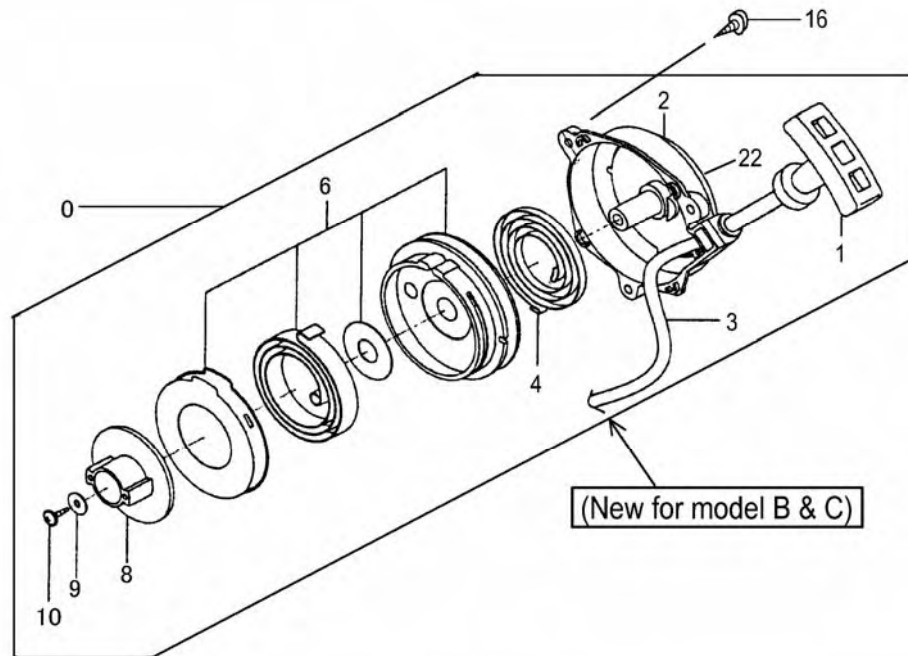

S · START KIT

	Order Number
A --- TBC2501/D, TPH2501, TPS-2501, TPE2501	748733
B --- TBC230/230B/230D	748744
C --- TBC290/290D/340/340D	748732