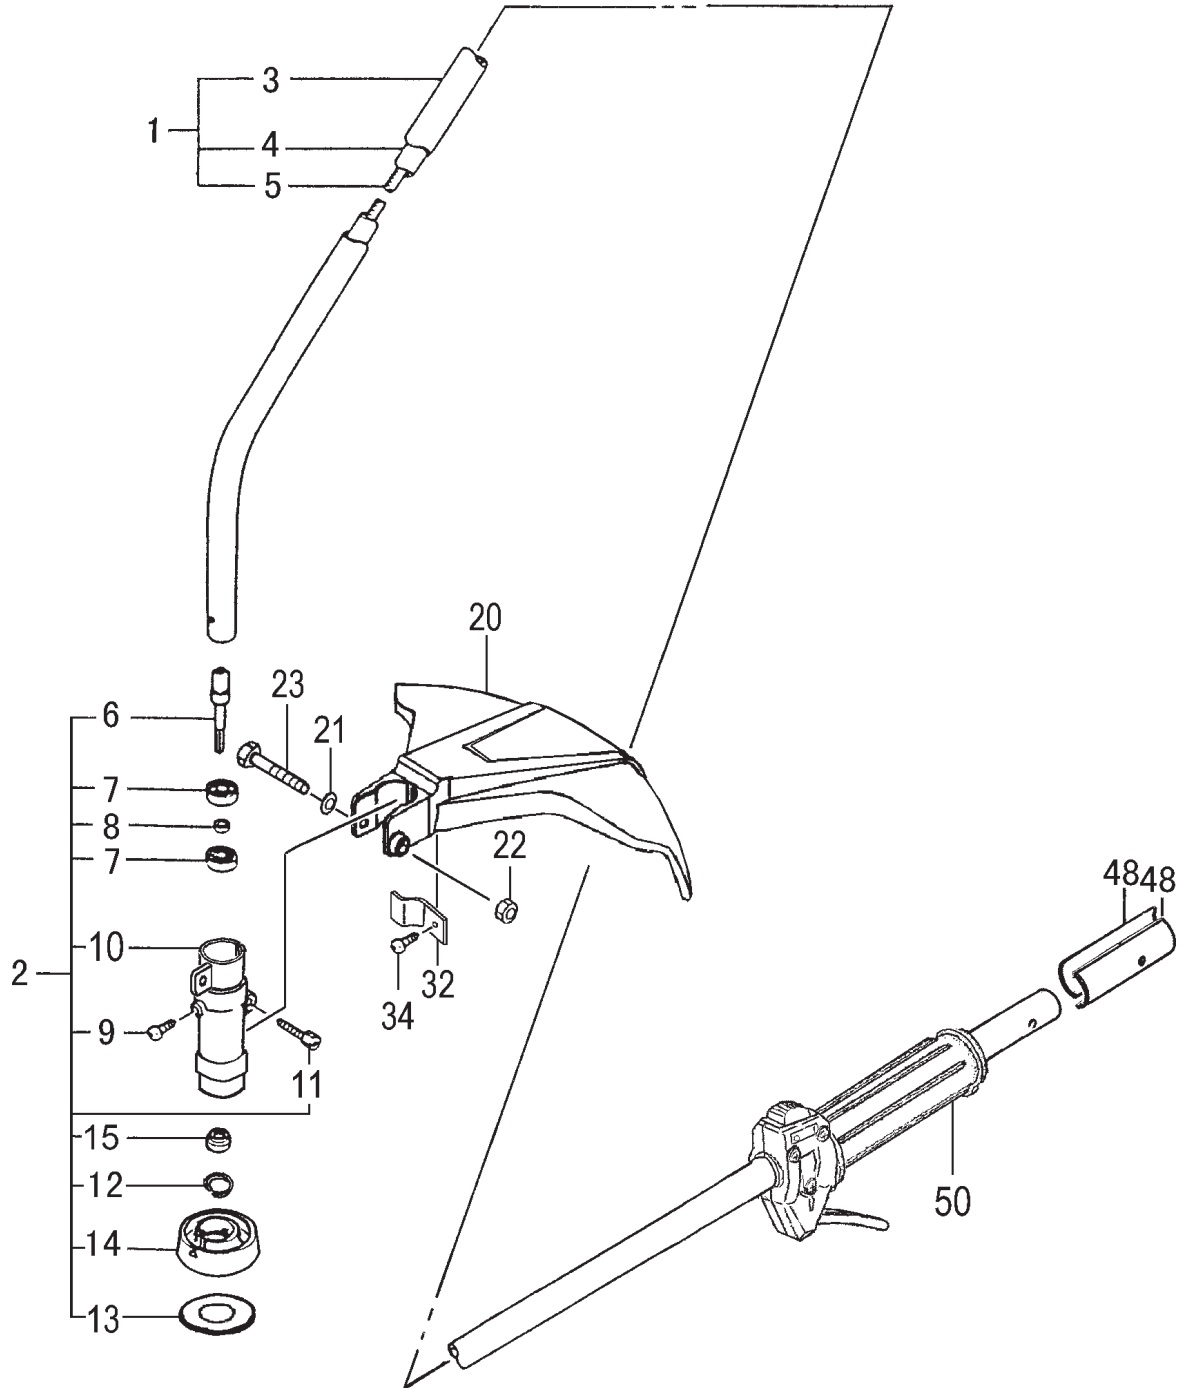

DRIVE SHAFT & SAFETY GUARD • FIGURE 9

ITEM	PART NUMBER	DESCRIPTION	QTY	COMMENTS
9-1	3533847490	SHAFT PIPE SET	1	
9-2	3003847490	CASE,GEAR,ASS'Y	1	
9-3	3413847420	PIPE,DRIVE SHAFT	1	
9-4	3503847420	LINER,FLEXIBLE	1	
9-5	3443847420	SHAFT,FLEXIBLE	1	
9-6	3043847420	SHAFT,CUTTER	1	
9-7	99961608001	BEARING,BALL,#608LB	2	
9-8	3483847420	COLLAR,5	1	
9-9	99021050101	BOLT,5x10	1	
9-10	3003847420	CASE,GEAR	1	
9-11	99021050301	BOLT,5X30	1	
9-12	99210080012	WASHER,S,8	1	
9-13	3203847420	SPACER	1	
9-14	3103847420	HOLDER,CUTTER	1	
9-15	7603847420	WASHER,SPECIAL	1	
9-20	4413845220	GUARD,SFAETY	1	
9-21	99201060011	WASHER,6	1	
9-22	99101060011	NUT,6	1	
9-23	99023060451	BOLT,6x45	1	
9-32	7973845220	KNIFE	1	
9-34	99073050164	SCREW,TAPPING,5X16	1	
9-48	3463737A20	HOLDER	2	
9-50	5093845320	GRIP,SHAFT	1