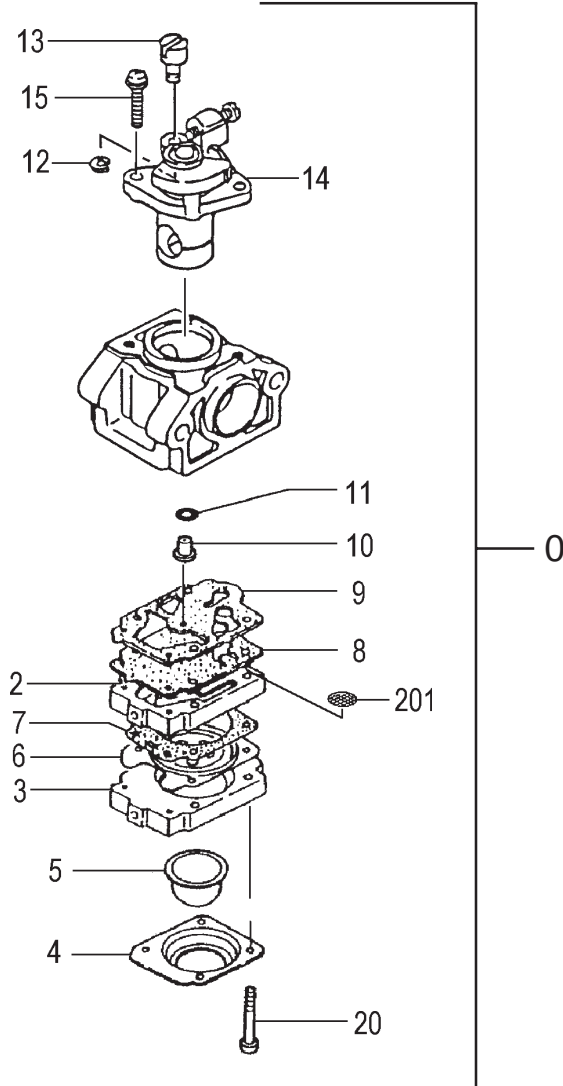

CYLINDER, PISTON, CRANKSHAFT, IGNITION • FIGURE 1

ITEM	PART NUMBER	DESCRIPTION	QTY	COMMENTS
1-1	1570157090	CAP, SPARK PLUG, ASSEMBLY	1	
1-2	0181166021	PLUG, SPARK	1	
1-6	0010713091	CYLINDER SET	1	Includes gasket
1-7	99461050184	BOLT, HEX, 5X18, S	2	
1-9	01700980200	GASKET, CYLINDER	1	
1-11	04100601210	RING, PISTON	1	
1-12	0300007090	PISTON SET	1	Includes piston rings and circlips
1-13	03901620200	CIRCLIP, PISTON PIN	1	
1-14	03706500200	PIN, PISTON	1	
1-16	0460713081	CRANKSHAFT	1	~B001000
1-16	0460713580	CRANKSHAFT	1	B001001~
1-17	99962081277	BEARING, NEEDLE, HK0810B	1	
1-18	06810100200	KEY, WOODRUFF, 3X13X4.5	1	~B001000
1-40	1782054620	CORD B	1	
1-46	99463040154	BOLT, HEX, 4X15, PS	2	
1-50	1672054691	COIL, IGNITION	1	
1-56	56020517200	CAP, RUBBER	1	
1-58	1780136M800	CORD, STOP	2	

CARBURETOR • FIGURE 7

ITEM	PART NUMBER	DESCRIPTION	QTY	COMMENTS
7-0	4550713990	CARBURETOR SET	1	Includes gasket
7-2	5752515380	BODY,PUMP	1	
7-3	4422515180	PUMP,PRIMING	1	
7-4	4762515120	COVER,DIAPHRAGM	1	
7-5	44725108200	BULB,PRIMING	1	
7-6	~ ~ ~	METERING DIAPHRAGM	1	~ Contained in Carb Repair Kit
7-7	~ ~ ~	GASKET,DIAPHRAGM	1	P/N 650-25140-900
7-8	~ ~ ~	DIAPHRAGM,PUMP	1	(not available individually)
7-9	~ ~ ~	GASKET,PUMP	1	
7-10	5992000W38	JET,MAIN #38	1	
7-11	55025100200	O-RING	1	
7-12	48925100200	RING,STOP	1	
7-13	53925120200	SWIVEL	1	
7-14	48825145800	VALVE, THROTTLE	1	
7-15	54825140200	SCREW,THROTTLE SET	2	
7-20	5482515120	SCREW,SET	4	
7-201	57825007200	SCREEN,INLET	1	

ITEM	PART NUMBER	DESCRIPTION	QTY	COMMENTS
10-16	8853845191	THROTTLE WIRE SET	1	
10-26	5003845220	HANDLE,FRONT	1	
10-27	99101050041	NUT,5	3	
10-31	99416050302	SCREW,5x30,WS	3	
10-41	8803845120	LEVER,THROTTLE	1	
10-42	8323845120	SPRING,RETURN	1	
10-43	1623845120	BUTTON,STOP	1	
10-44	9253845120	DECAL,STOP SWITCH	1	
10-45	1563845180	SWITCH,STOP	1	
10-46	99011050301	SCREW,5X30	3	
10-47	99101050011	NUT,5	3	
10-48	99072050144	SCREW,TAPPING,5X14	1	
10-52	1640701701	TUBE,PROTECTION,7x170	1	
10-55	8703847490	LEVER,THROTTLE ASSY	1	