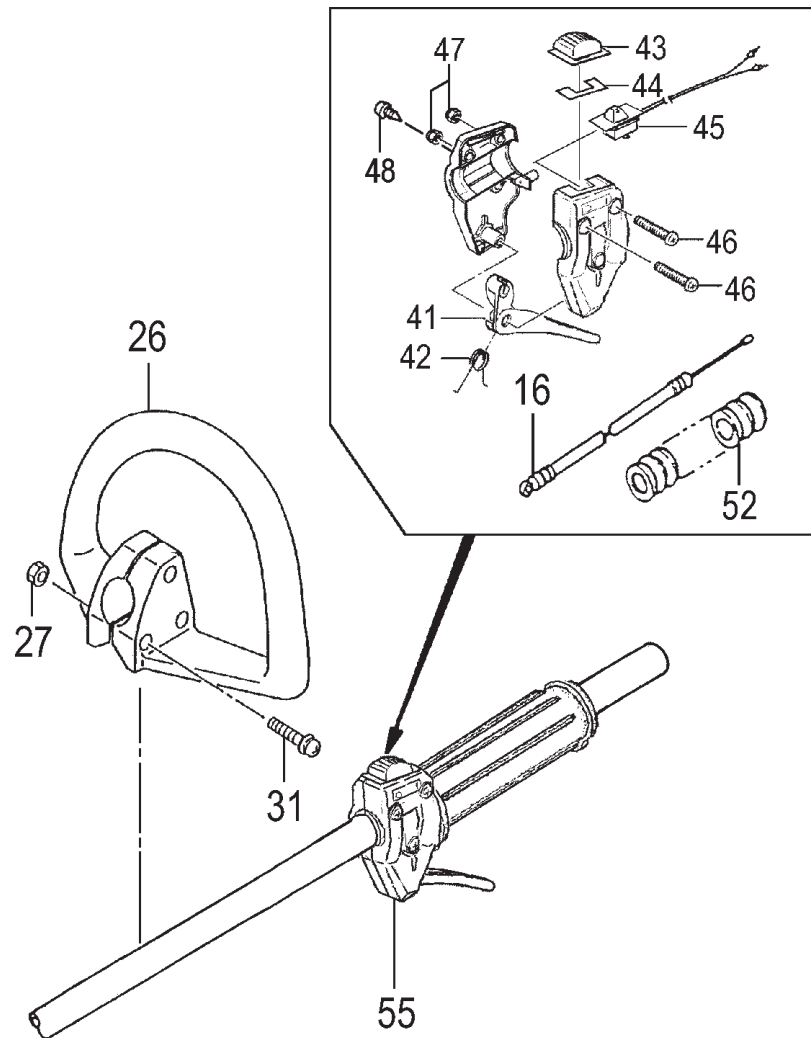

CARBURETOR • FIGURE 7

ITEM	PART NUMBER	DESCRIPTION	QTY	COMMENTS
7-0	4550713990	CARBURETOR SET	1	Includes gasket
7-2	5752515380	BODY,PUMP	1	
7-3	4422515180	PUMP,PRIMING	1	
7-4	4762515120	COVER,DIAPHRAGM	1	
7-5	44725108200	BULB,PRIMING	1	
7-6	~ ~ ~	METERING DIAPHRAGM	1	~ Contained in Carb Repair Kit
7-7	~ ~ ~	GASKET,DIAPHRAGM	1	P/N 650-25140-900
7-8	~ ~ ~	DIAPHRAGM,PUMP	1	(not available individually)
7-9	~ ~ ~	GASKET,PUMP	1	
7-10	5992000W38	JET,MAIN #38	1	
7-11	55025100200	O-RING	1	
7-12	48925100200	RING,STOP	1	
7-13	53925120200	SWIVEL	1	
7-14	48825145800	VALVE, THROTTLE	1	
7-15	54825140200	SCREW,THROTTLE SET	2	
7-20	5482515120	SCREW,SET	4	
7-201	57825007200	SCREEN,INLET	1	

This item is no longer sold as assembly. Order individual parts.

ITEM	PART NUMBER	DESCRIPTION	QTY	COMMENTS
8-1	2890716280	DRUM,CLUTCH	1	
8-6	99074045164	SCREW,TAPPING 4.5x16	1	
8-8	99464050304	BOLT,HEX,5X30,WS	2	
8-11	1120716480	FAN CASE	1	Includes bearing
8-15	99191050001	NUT,5	2	
8-31	2490712K20	SPACER	1	

ITEM	PART NUMBER	DESCRIPTION	QTY	COMMENTS
10-16	8853845191	THROTTLE WIRE SET	1	
10-26	5003845220	HANDLE,FRONT	1	
10-27	99101050041	NUT,5	3	
10-31	99416050302	SCREW,5x30,WS	3	
10-41	8803845120	LEVER,THROTTLE	1	
10-42	8323845120	SPRING,RETURN	1	
10-43	1623845120	BUTTON,STOP	1	
10-44	9253845120	DECAL,STOP SWITCH	1	
10-45	1563845180	SWITCH,STOP	1	
10-46	99011050301	SCREW,5X30	3	
10-47	99101050011	NUT,5	3	
10-48	99072050144	SCREW,TAPPING,5X14	1	
10-52	1640701701	TUBE,PROTECTION,7x170	1	
10-55	8703847490	LEVER,THROTTLE ASSY	1	