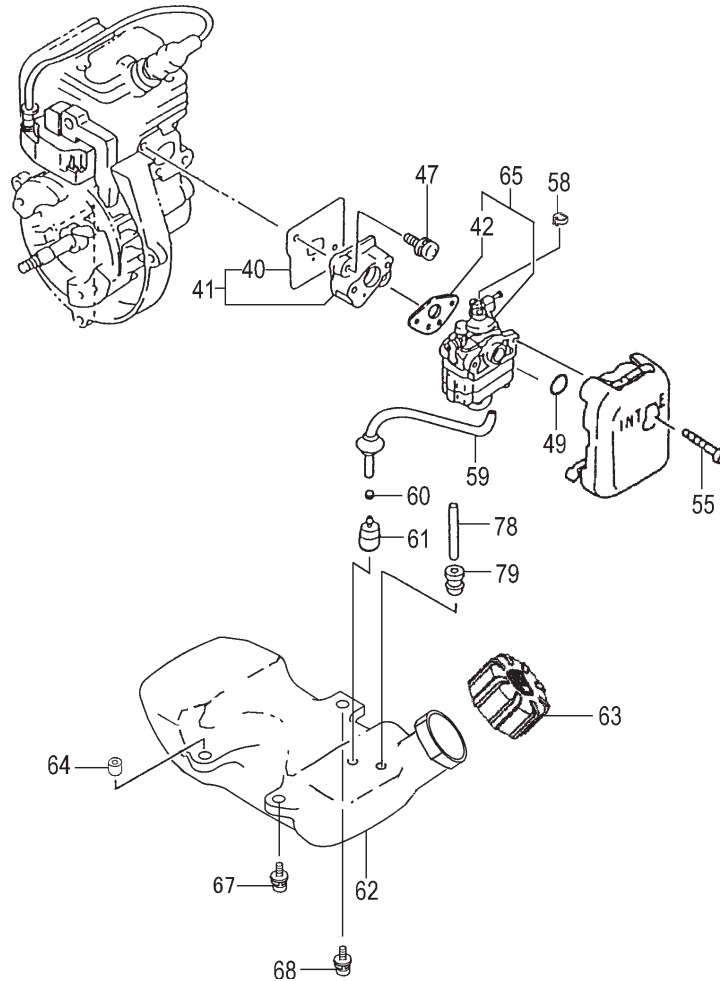

CYLINDER, PISTON, CRANKSHAFT, IGNITION • FIGURE 1

ITEM	PART NUMBER	DESCRIPTION	QTY	COMMENTS
1-1	1570157090	CAP, SPARK PLUG, ASSEMBLY	1	
1-2	0181166021	PLUG, SPARK	1	
1-6	0010713091	CYLINDER SET	1	Includes gasket
1-7	99461050184	BOLT, HEX, 5X18, S	2	
1-9	01700980200	GASKET, CYLINDER	1	
1-11	04100601210	RING, PISTON	1	
1-12	0300007090	PISTON SET	1	Includes piston rings and circlips
1-13	03901620200	CIRCLIP, PISTON PIN	1	
1-14	03706500200	PIN, PISTON	1	
1-16	0460713081	CRANKSHAFT	1	~B001000
1-16	0460713580	CRANKSHAFT	1	B001001~
1-17	99962081277	BEARING, NEEDLE, HK0810B	1	
1-18	06810100200	KEY, WOODRUFF, 3X13X4.5	1	~B001000
1-40	1782054620	CORD B	1	
1-46	99463040154	BOLT, HEX, 4X15, PS	2	
1-50	1672054691	COIL, IGNITION	1	
1-56	56020517200	CAP, RUBBER	1	
1-58	1780136M800	CORD, STOP	2	

ITEM	PART NUMBER	DESCRIPTION	QTY	COMMENTS
2-19	33000200210	SHIM,12.2X19X.10	1	
2-19	33000200220	SHIM,12.2X19X.15	1	
2-19	33000200230	SHIM,12.2X19X.20	1	
2-19	33000200240	SHIM,12.2X19X.30	1	
2-22	7980304520	PULLEY,STARTER	1	
2-31	0720712092	CRANKCASE ASSY	1	Includes gasket, bearings and seals
2-32	99966122240	SEAL,OIL	2	
2-33	99961600115	BEARING,BALL,6001 C3	2	
2-34	0900641020	GASKET,CRANKCASE	1	
2-36	99461050184	BOLT,HEX,5X18,S	3	
2-51	1552055080	ROTOR,MAGNETO	1	~B001001
2-51	1552055081	ROTOR,MAGNETO	1	B001001~
2-52	99201080011	WASHER,8	1	
2-54	99101080011	NUT,8	1	

ITEM	PART NUMBER	DESCRIPTION	QTY	COMMENTS
10-16	8853845191	THROTTLE WIRE SET	1	
10-26	5003845220	HANDLE,FRONT	1	
10-27	99101050041	NUT,5	3	
10-31	99416050302	SCREW,5x30,WS	3	
10-41	8803845120	LEVER,THROTTLE	1	
10-42	8323845120	SPRING,RETURN	1	
10-43	1623845120	BUTTON,STOP	1	
10-44	9253845120	DECAL,STOP SWITCH	1	
10-45	1563845180	SWITCH,STOP	1	
10-46	99011050301	SCREW,5X30	3	
10-47	99101050011	NUT,5	3	
10-48	99072050144	SCREW,TAPPING,5X14	1	
10-52	1640701701	TUBE,PROTECTION,7x170	1	
10-55	8703847490	LEVER,THROTTLE ASSY	1	