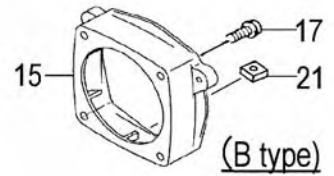

S · START KIT

	Order Number
A --- TBC2501/D, TPH2501, TPS-2501, TPE2501	748733
B --- TBC230/230B/230D	748744
C --- TBC290/290D/340/340D	748732