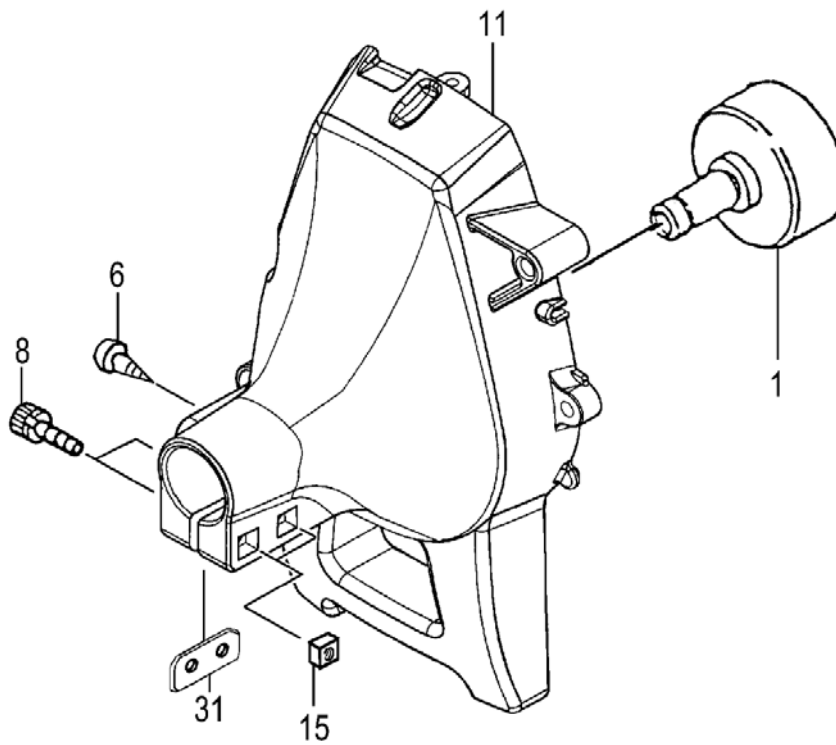

This item is no longer sold as assembly. Order individual parts.

ITEM	PART NUMBER	DESCRIPTION	QTY	COMMENTS
8-1	2890716280	DRUM,CLUTCH	1	
8-6	99074045164	SCREW,TAPPING 4.5x16	1	
8-8	99464050304	BOLT,HEX,5X30,WS	2	
8-11	1120716480	FAN CASE	1	Includes bearing
8-15	99191050001	NUT,5	2	
8-31	2490712K20	SPACER	1