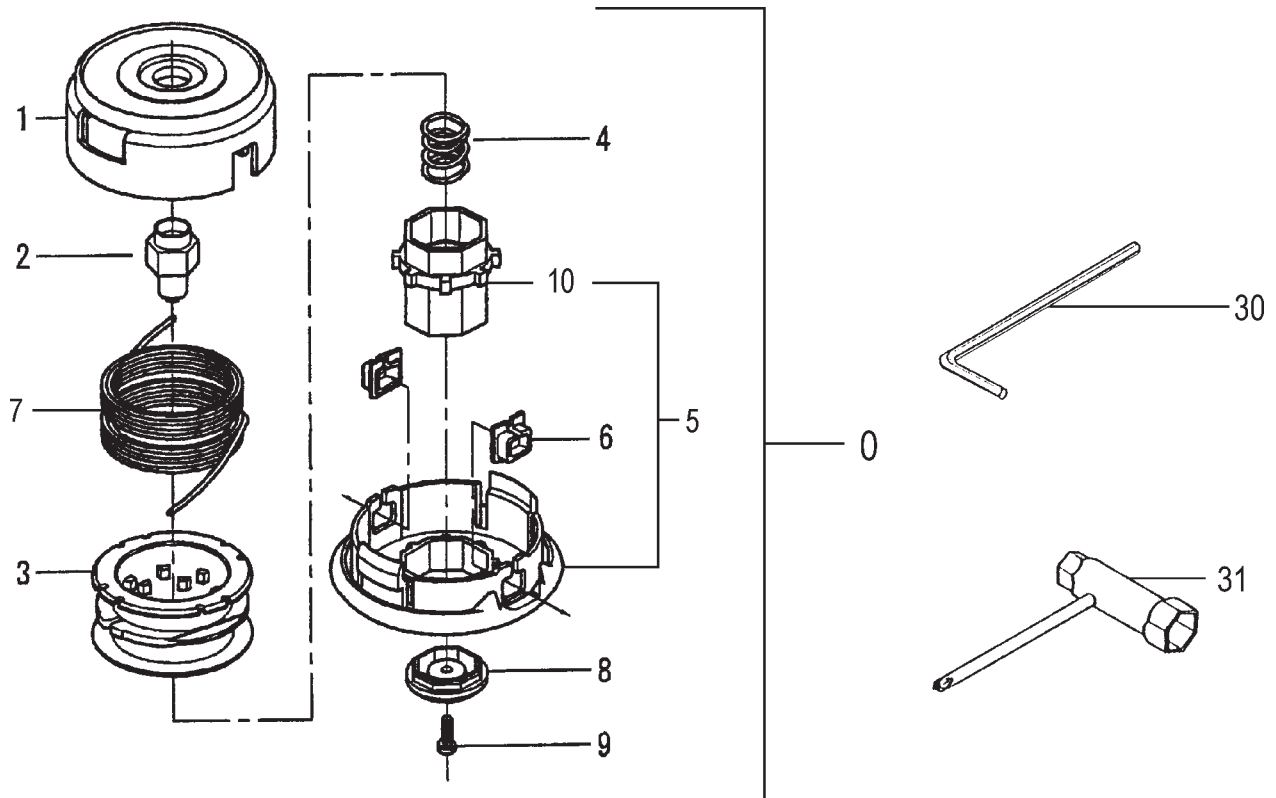

CARBURETOR • FIGURE 7

ITEM	PART NUMBER	DESCRIPTION	QTY	COMMENTS
7-0	4550713990	CARBURETOR SET	1	Includes gasket
7-2	5752515380	BODY,PUMP	1	
7-3	4422515180	PUMP,PRIMING	1	
7-4	4762515120	COVER,DIAPHRAGM	1	
7-5	44725108200	BULB,PRIMING	1	
7-6	~ ~ ~	METERING DIAPHRAGM	1	~ Contained in Carb Repair Kit
7-7	~ ~ ~	GASKET,DIAPHRAGM	1	P/N 650-25140-900
7-8	~ ~ ~	DIAPHRAGM,PUMP	1	(not available individually)
7-9	~ ~ ~	GASKET,PUMP	1	
7-10	5992000W38	JET,MAIN #38	1	
7-11	55025100200	O-RING	1	
7-12	48925100200	RING,STOP	1	
7-13	53925120200	SWIVEL	1	
7-14	48825145800	VALVE, THROTTLE	1	
7-15	54825140200	SCREW,THROTTLE SET	2	
7-20	5482515120	SCREW,SET	4	
7-201	57825007200	SCREEN,INLET	1	

This item is no longer sold as assembly. Order individual parts.

ITEM	PART NUMBER	DESCRIPTION	QTY	COMMENTS
8-1	2890716280	DRUM,CLUTCH	1	
8-6	99074045164	SCREW,TAPPING 4.5x16	1	
8-8	99464050304	BOLT,HEX,5X30,WS	2	
8-11	1120716480	FAN CASE	1	Includes bearing
8-15	99191050001	NUT,5	2	
8-31	2490712K20	SPACER	1	

ITEM	PART NUMBER	DESCRIPTION	QTY	COMMENTS
10-16	8853845191	THROTTLE WIRE SET	1	
10-26	5003845220	HANDLE,FRONT	1	
10-27	99101050041	NUT,5	3	
10-31	99416050302	SCREW,5x30,WS	3	
10-41	8803845120	LEVER,THROTTLE	1	
10-42	8323845120	SPRING,RETURN	1	
10-43	1623845120	BUTTON,STOP	1	
10-44	9253845120	DECAL,STOP SWITCH	1	
10-45	1563845180	SWITCH,STOP	1	
10-46	99011050301	SCREW,5X30	3	
10-47	99101050011	NUT,5	3	
10-48	99072050144	SCREW,TAPPING,5X14	1	
10-52	1640701701	TUBE,PROTECTION,7x170	1	
10-55	8703847490	LEVER,THROTTLE ASSY	1	