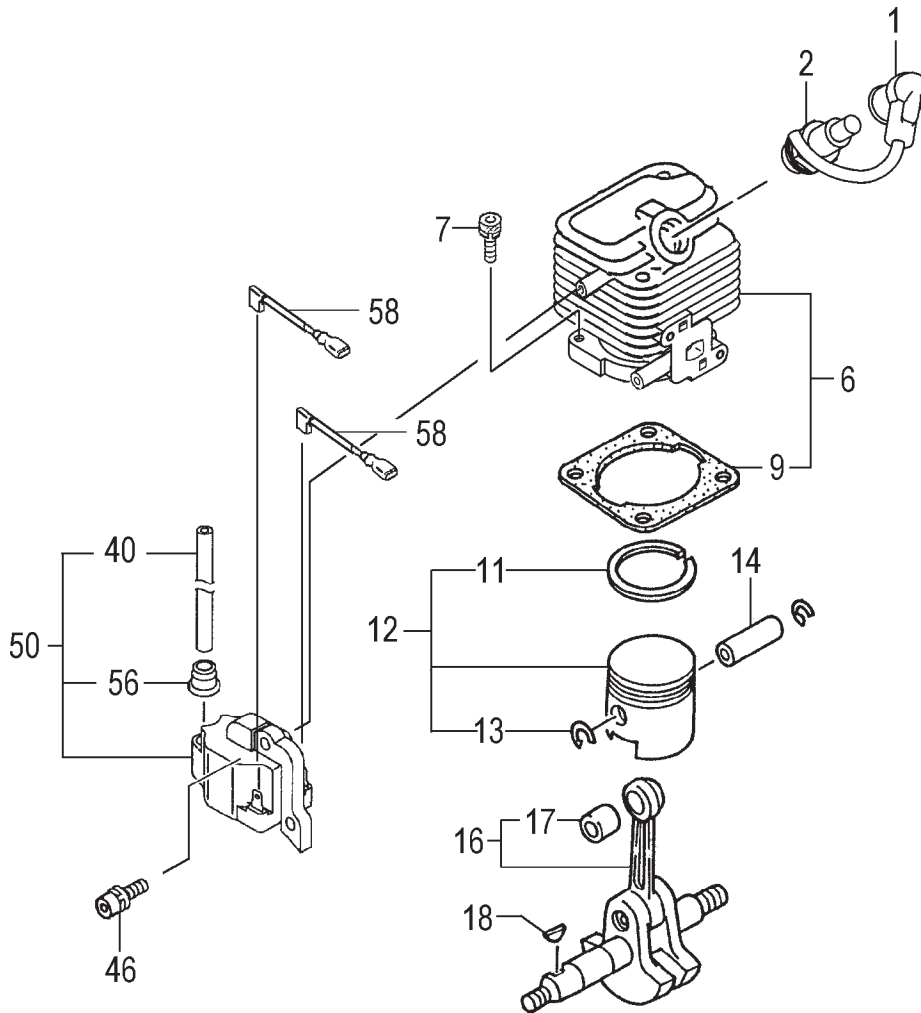

CYLINDER, PISTON, CRANKSHAFT, IGNITION • FIGURE 1

ITEM	PART NUMBER	DESCRIPTION	QTY	COMMENTS
1-1	1570157090	CAP, SPARK PLUG, ASSEMBLY	1	
1-2	0181166021	PLUG, SPARK	1	
1-6	0010713091	CYLINDER SET	1	Includes gasket
1-7	99461050184	BOLT, HEX, 5X18, S	2	
1-9	01700980200	GASKET, CYLINDER	1	
1-11	04100601210	RING, PISTON	1	
1-12	0300007090	PISTON SET	1	Includes piston rings and circlips
1-13	03901620200	CIRCLIP, PISTON PIN	1	
1-14	03706500200	PIN, PISTON	1	
1-16	0460713081	CRANKSHAFT	1	~B001000
1-16	0460713580	CRANKSHAFT	1	B001001~
1-17	99962081277	BEARING, NEEDLE, HK0810B	1	
1-18	06810100200	KEY, WOODRUFF, 3X13X4.5	1	~B001000
1-40	1782054620	CORD B	1	
1-46	99463040154	BOLT, HEX, 4X15, PS	2	
1-50	1672054691	COIL, IGNITION	1	
1-56	56020517200	CAP, RUBBER	1	
1-58	1780136M800	CORD, STOP	2	

ITEM	PART NUMBER	DESCRIPTION	QTY	COMMENTS
10-16	8853845191	THROTTLE WIRE SET	1	
10-26	5003845220	HANDLE,FRONT	1	
10-27	99101050041	NUT,5	3	
10-31	99416050302	SCREW,5x30,WS	3	
10-41	8803845120	LEVER,THROTTLE	1	
10-42	8323845120	SPRING,RETURN	1	
10-43	1623845120	BUTTON,STOP	1	
10-44	9253845120	DECAL,STOP SWITCH	1	
10-45	1563845180	SWITCH,STOP	1	
10-46	99011050301	SCREW,5X30	3	
10-47	99101050011	NUT,5	3	
10-48	99072050144	SCREW,TAPPING,5X14	1	
10-52	1640701701	TUBE,PROTECTION,7x170	1	
10-55	8703847490	LEVER,THROTTLE ASSY	1	