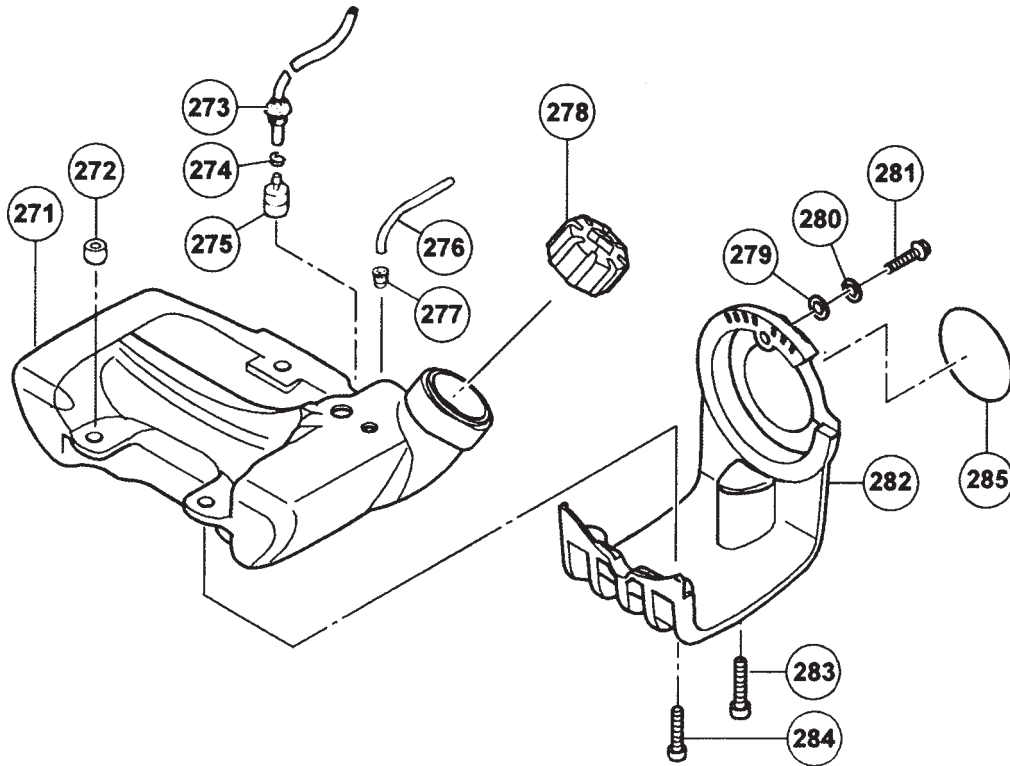

ITEM	PART NUMBER	DESCRIPTION	Qty	COMMENTS
271	6685043	TANK	1	
272	6590430020	COLLAR C	3	
273	2230162V900	FUEL PIPE ASS'Y	1	
274	68000731201	CLIP, 6.3 DIA.	1	
275	6750404280	FUEL FILTER	1	
276	70003005350	FUEL PIPE 3X5X350	1	Cut to fit
277	53432710200	GROMMET, RETURN PIPE	1	
278	6685071	GAS CAP	1	
279	6684632	WASHER 4	1	
280	99210040062	S. WASHER 4	1	
281	6684631	HEX HOLE BOLT 4X45	1	
282	6684630	STAND	1	
283	99464050255	HEX HOLE BOLT 5X25WS	1	
284	99463050204	HEX.HOLE BOLT 5X20PS	2	
285	TBA	DECAL	1