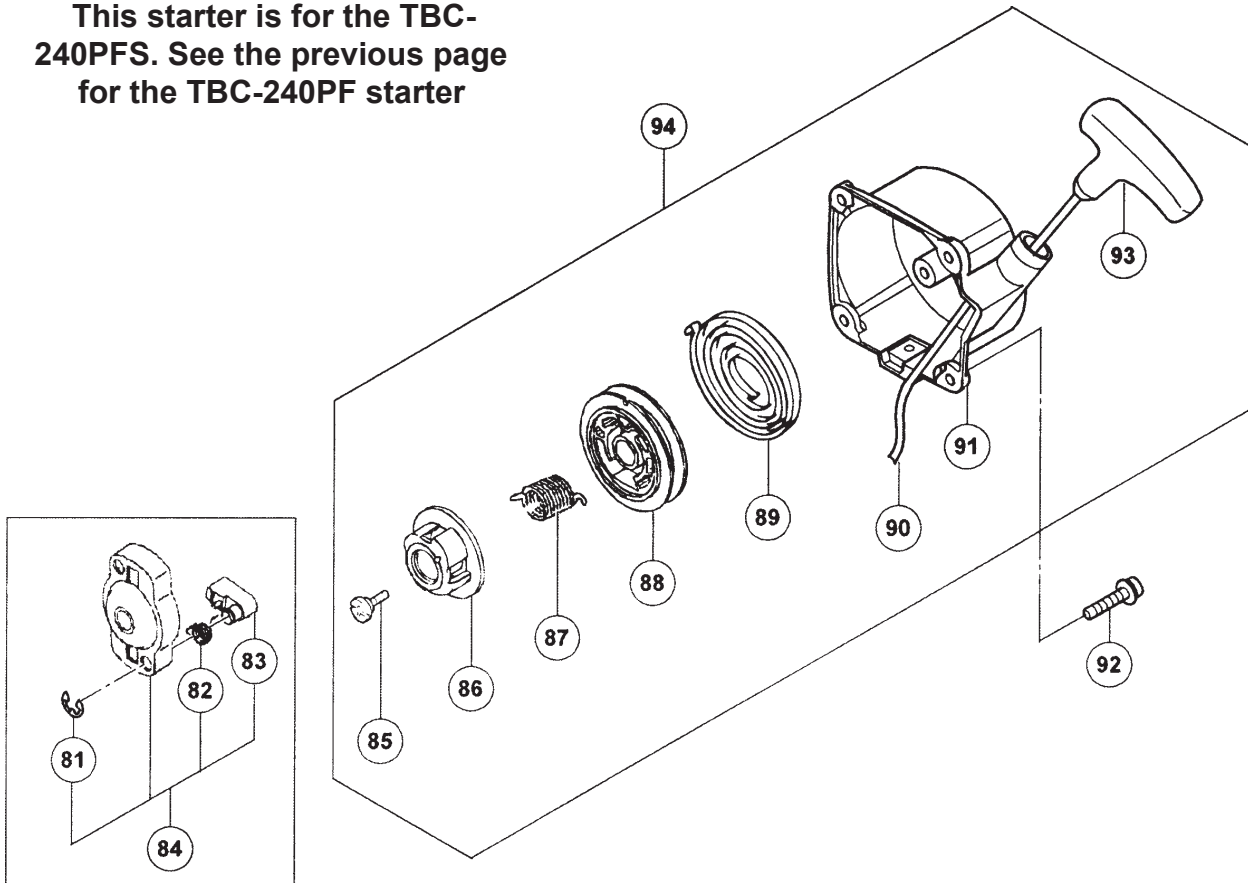

This starter is for the TBC-240PFS. See the previous page for the TBC-240PF starter

ITEM	PART NUMBER	DESCRIPTION	Qty	COMMENTS
81	99355050000	STOP RING E-5	2	Includes #81-83
82	79006097200	STARTER PAWL SPRING	2	
83	7880651H20	STARTER PAWL	2	
84	7980651H90	STARTER PULLEY ASS'Y	1	
85	8390304520	SET SCREW	1	
86	7590651H20	CAM PLATE	1	Includes #85-91,93 (screws not included)
87	7580651H20	SPRING	1	
88	7740720R20	STARTER ROPE REEL	1	
89	78006097200	RECOIL SPRING	1	
90	7830720F20	ROPE 3.0X800	1	
91	7720735080	RECOIL STARTER BODY COMP.	1	
92	99463040154	BOLT,HEX,4X15,PS	1	
93	7850304520	STARTER HANDLE	1	
94	7620735090	STARTER BODY ASS'Y	1