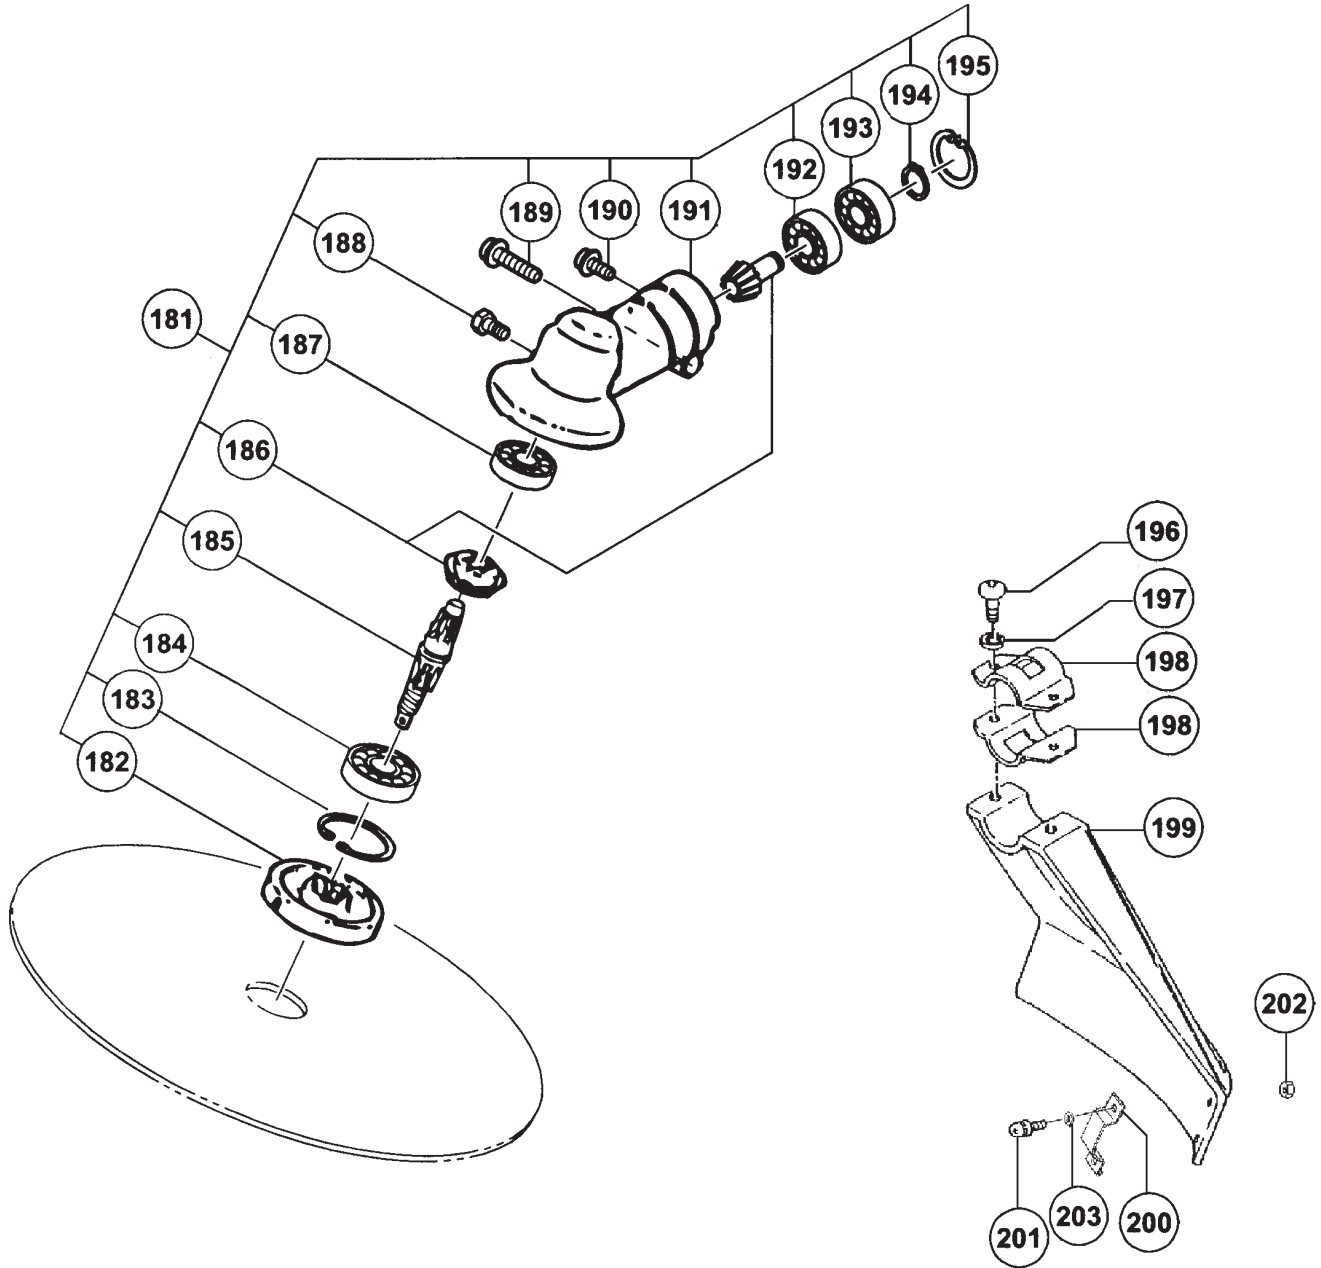

This starter is for the TBC-240PFS. See the previous page for the TBC-240PF starter

ITEM	PART NUMBER	DESCRIPTION	Qty	COMMENTS
81	99355050000	STOP RING E-5	2	Includes #81-83
82	79006097200	STARTER PAWL SPRING	2	
83	7880651H20	STARTER PAWL	2	
84	7980651H90	STARTER PULLEY ASS'Y	1	
85	8390304520	SET SCREW	1	
86	7590651H20	CAM PLATE	1	Includes #85-91,93 (screws not included)
87	7580651H20	SPRING	1	
88	7740720R20	STARTER ROPE REEL	1	
89	78006097200	RECOIL SPRING	1	
90	7830720F20	ROPE 3.0X800	1	
91	7720735080	RECOIL STARTER BODY COMP.	1	
92	99463040154	BOLT,HEX,4X15,PS	1	
93	7850304520	STARTER HANDLE	1	
94	7620735090	STARTER BODY ASS'Y	1	

THROTTLE, HANDLE & SHAFT • FIGURE 4

ITEM	PART NUMBER	DESCRIPTION	Qty	COMMENTS
141	6685039	HANDLE,FRONT	1	
142	6684701	SHAFT,DRIVE	1	
143	9193782020	DECAL	1	
144	6685018	BRACKET,HANDLE	1	
145	6685057	BOLT,HEX,5x35W	4	
146	99101050011	NUT,HEX,5	4	
147	6684703	BUSHING	5	
148	6684702	PIPE,DRIVE SHAFT	1	
149	6685012	PROTECTION TUBE	1	
150	6685025	WIRE,THROTTLE	1	
151	6685036	THROTTLE LEVER ASSY,24mm	1	
152	6695816	THROTTLE LEVER	1	
153	6695817	SWITCH,STOP	1	
154	6695818	SPRING,RETURN	1	
155	6695819	PLATE	1	
156	6695820	PLATE,SWITCH	1	
157	6695821	WIRE ASSY	1	
158	6695823	TUBE,INSULATOR	1	
159	99011050251	SCREW,5X25	2	
160	99011050301	SCREW,5X30	2	
161	6685035	SHAFT GRIP	1	
162	9233738F20	DECAL	1	
163	9233728620	DECAL	1	
164	92337400200	DECAL	1	
165	6684705	HANGER	1	
166	6684704	HANGER COLLAR	1	
167	6684706	HANGER BRACKET	1	
168	99461050254	BOLT,HEX,5x25S	1	