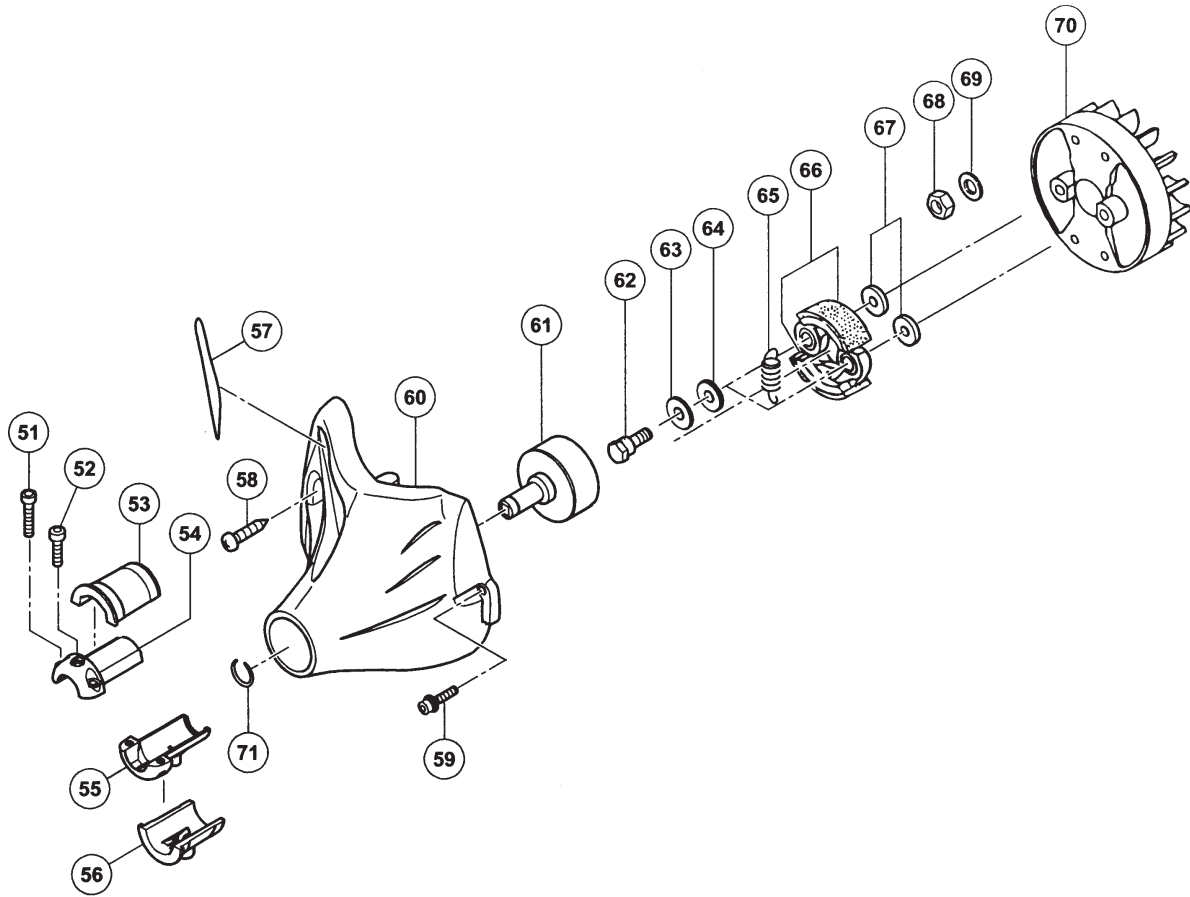

ITEM	PART NUMBER	DESCRIPTION	Qty	COMMENTS
51	99461050204	HEX. HOLE BOLT 5X20/S	2	
52	99461050124	HEX. HOLE BOLT 5X12S	1	
53	6684666	ANTI-VIBE RUBBER A	1	
54	6684670	PIPE HOLDER A	1	
55	6684671	PIPE HOLDER B	1	
56	6684665	ANTI-VIBE RUBBER B	1	
57	6685055	DECAL	1	
58	99072045164	4.5X16 TAPPING SCREW	1	
59	99464050184	HEX.HOLE BOLT 5X18/WS	3	
60	6684669	FANCASE,ORANGE	1	
61	6684663	CLUTCH DRUM	1	
62	3570075T200	STEP BOLT	2	
63	99205080030	BENT WASHER 8	2	
64	3480630A20	CLUTCH PLATE A 0.5	2	
65	3420630B200	CLUTCH SPRING	1	
66	29001620800	CLUTCH SHOE	2	
67	35902103200	CLUTCH WASHER B	2	
68	99101080011	HEX. NUT 8	1	
69	99201080011	WASHER 8	1	
70	6684610	FLYWHEEL	1	
71	99350012002	STOP RING, C-12, OUTER	1	