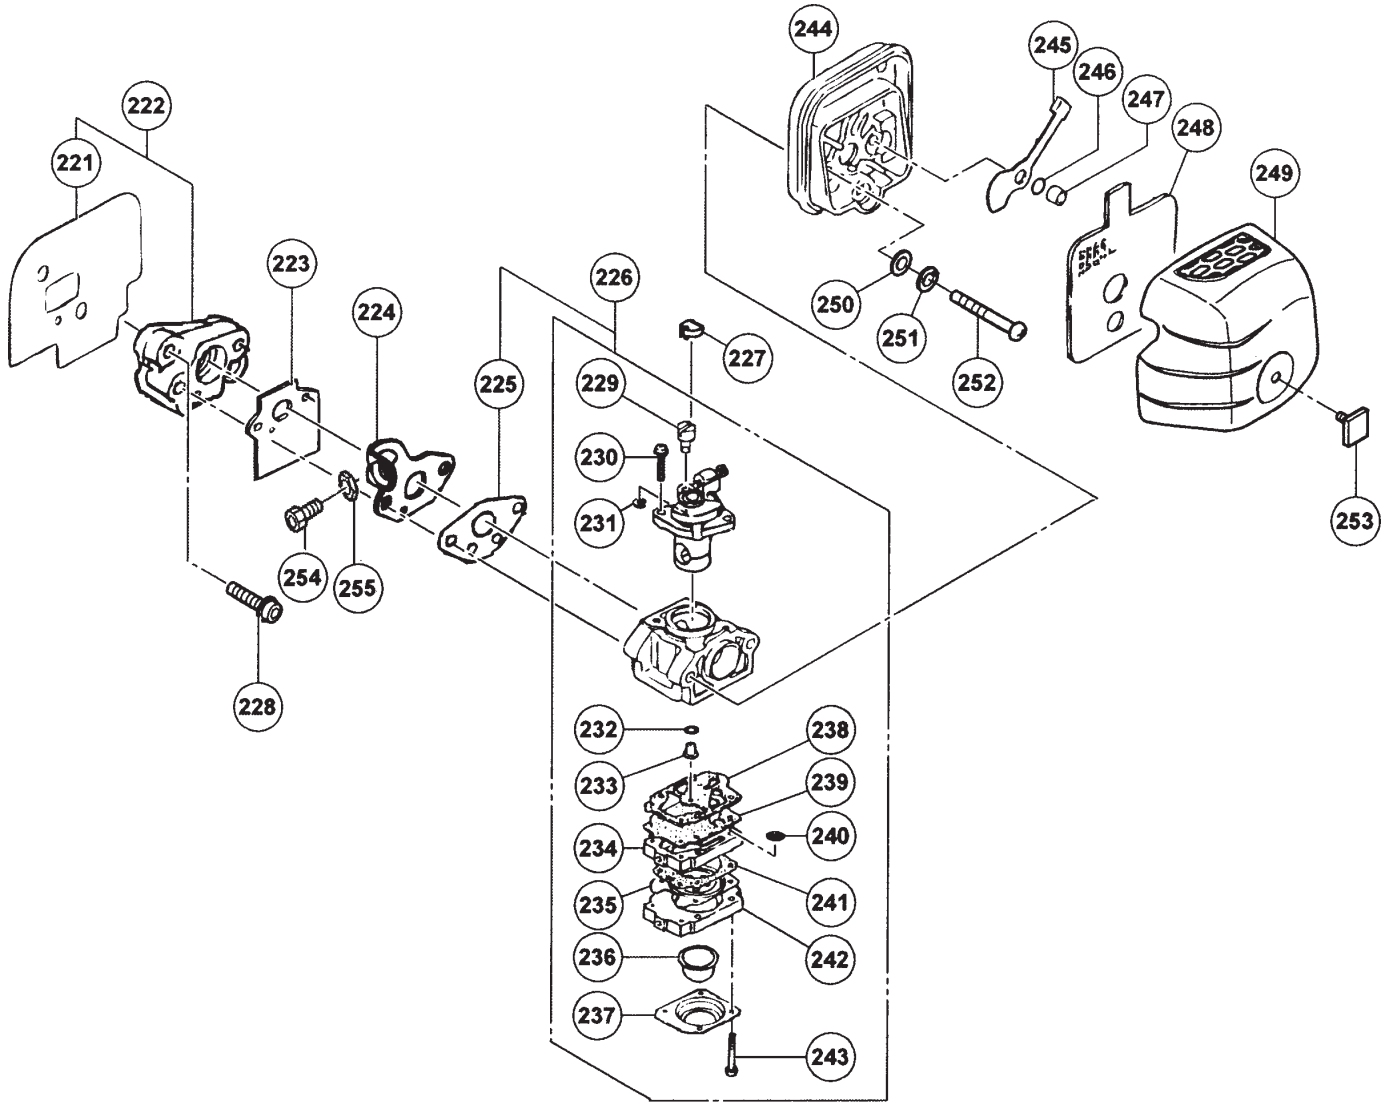

ITEM	PART NUMBER	DESCRIPTION	Qty	COMMENTS
221	6684613	INSULATOR GASKET	1	
222	6684840	INSULATOR SET	1	Includes gasket #221
223	4020656A200	CARBURETOR GASKET	1	
224	8780662020	THROTTLE WIRE FIXING PLATE	1	
225	4020602K21	CARBURETOR GASKET	1	
226	6684624	CARBURETOR SET	1	Includes gasket #225 (not #227)
227	5600712020	SWIVEL CAP	1	
228	99464050255	HEX HOLE BOLT 5X25WS	2	
229	53925120200	SWIVEL	1	
230	54825140200	THROTTLE SET SCREW	2	
231	48925100200	STOP RING	1	
232	55025100200	O-RING	1	
233	6684694	MAIN JET 33	1	
234	6684686	PUMP BODY COMP	1	Includes #240
235	~ ~ ~	METERING DIAPHRAGM	1	~ Contained in Carb Kit #650.25140.900 (Not available individually)
236	44725108200	PRIMING BODY	1	
237	4762515120	DIAPHRAGM COVER	1	
238	~ ~ ~	PUMP DIAPHRAGM	1	
239	~ ~ ~	PUMP GASKET	1	
240	57825007200	INLET SCREEN	1	
241	~ ~ ~	DIAPHRAGM GASKET	1	
242	4422515180	PRIMING PUMP COMP.	1	
243	5482515120	SET SCREW	4	
244	4230007081	CLEANER BODY COMP.	1	
245	5280714320	CHOKE VALVE	1	
246	99204080030	WAVE WASHER 8	1	
247	6573252A20	COLLAR 8	1	
248	4210007020	AIRCLEANER ELEMENT	1	
249	6684653	CLEANER COVER	1	
250	99201050011	WASHER 5	2	
251	99210050012	S.WASHER 5	2	
252	99011050602	SCREW 5X60	2	
253	4500006A81	COVER FIXING BOLT	1	
254	61425137200	CABLE ADJUSTER	1	
255	99101060013	M6 LOCK NUT	1