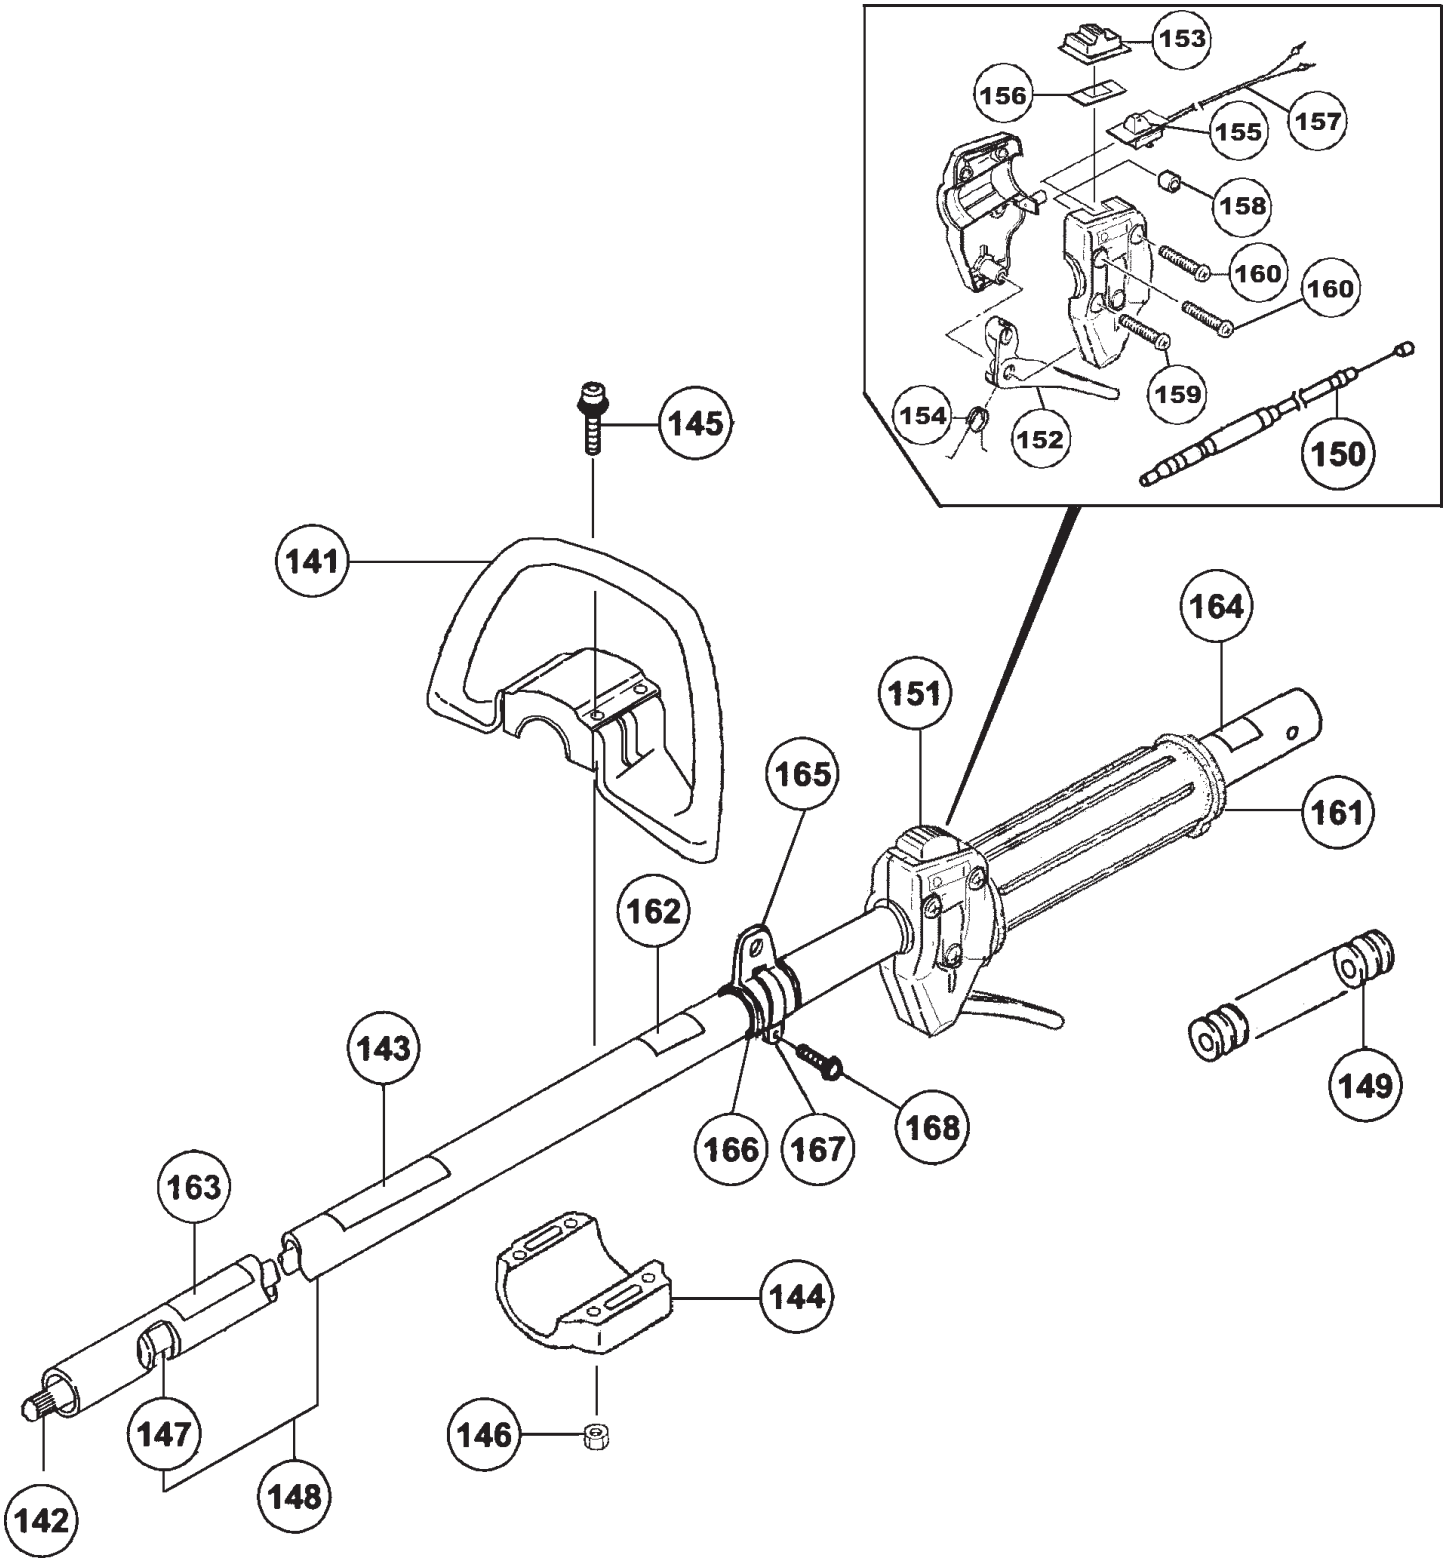

ITEM	PART NUMBER	DESCRIPTION	Qty	COMMENTS
51	99461050204	HEX. HOLE BOLT 5X20/S	2	
52	99461050124	HEX. HOLE BOLT 5X12S	1	
53	6684666	ANTI-VIBE RUBBER A	1	
54	6684670	PIPE HOLDER A	1	
55	6684671	PIPE HOLDER B	1	
56	6684665	ANTI-VIBE RUBBER B	1	
57	6685055	DECAL	1	
58	99072045164	4.5X16 TAPPING SCREW	1	
59	99464050184	HEX.HOLE BOLT 5X18/WS	3	
60	6684669	FANCASE,ORANGE	1	
61	6684663	CLUTCH DRUM	1	
62	3570075T200	STEP BOLT	2	
63	99205080030	BENT WASHER 8	2	
64	3480630A20	CLUTCH PLATE A 0.5	2	
65	3420630B200	CLUTCH SPRING	1	
66	29001620800	CLUTCH SHOE	2	
67	35902103200	CLUTCH WASHER B	2	
68	99101080011	HEX. NUT 8	1	
69	99201080011	WASHER 8	1	
70	6684610	FLYWHEEL	1	
71	99350012002	STOP RING, C-12, OUTER	1	

This starter is for the TBC-240PF. See the next page for the TBC-240PFS starter

ITEM	PART NUMBER	DESCRIPTION	Qty	COMMENTS
81	7980304520	STARTER PULLEY ASS'Y	1	
82	8390304520	SET SCREW	1	
83	7770304520	SWING ARM	1	
84	7710304520	PULLEY STAY	1	
85	7740304520	STARTER ROPE REEL	1	
86	7790304520	RECOIL SPRING	1	
87	7830304520	ROPE 3.0X800	1	
88	7720304580	STARTER BODY ASS'Y	1	
89	99463040154	BOLT,HEX,4x15PS	4	
90	7850304520	STARTER HANDLE	1	
91	7620304590	STARTER ASSEMBLY	1	Includes 82-88, 90 and 92, not 81 or 89
92	3153334020	SPECIAL NUT	1	

This starter is for the TBC-240PFS. See the previous page for the TBC-240PF starter

ITEM	PART NUMBER	DESCRIPTION	Qty	COMMENTS
81	99355050000	STOP RING E-5	2	Includes #81-83
82	79006097200	STARTER PAWL SPRING	2	
83	7880651H20	STARTER PAWL	2	
84	7980651H90	STARTER PULLEY ASS'Y	1	
85	8390304520	SET SCREW	1	
86	7590651H20	CAM PLATE	1	Includes #85-91,93 (screws not included)
87	7580651H20	SPRING	1	
88	7740720R20	STARTER ROPE REEL	1	
89	78006097200	RECOIL SPRING	1	
90	7830720F20	ROPE 3.0X800	1	
91	7720735080	RECOIL STARTER BODY COMP.	1	
92	99463040154	BOLT,HEX,4X15,PS	1	
93	7850304520	STARTER HANDLE	1	
94	7620735090	STARTER BODY ASS'Y	1	