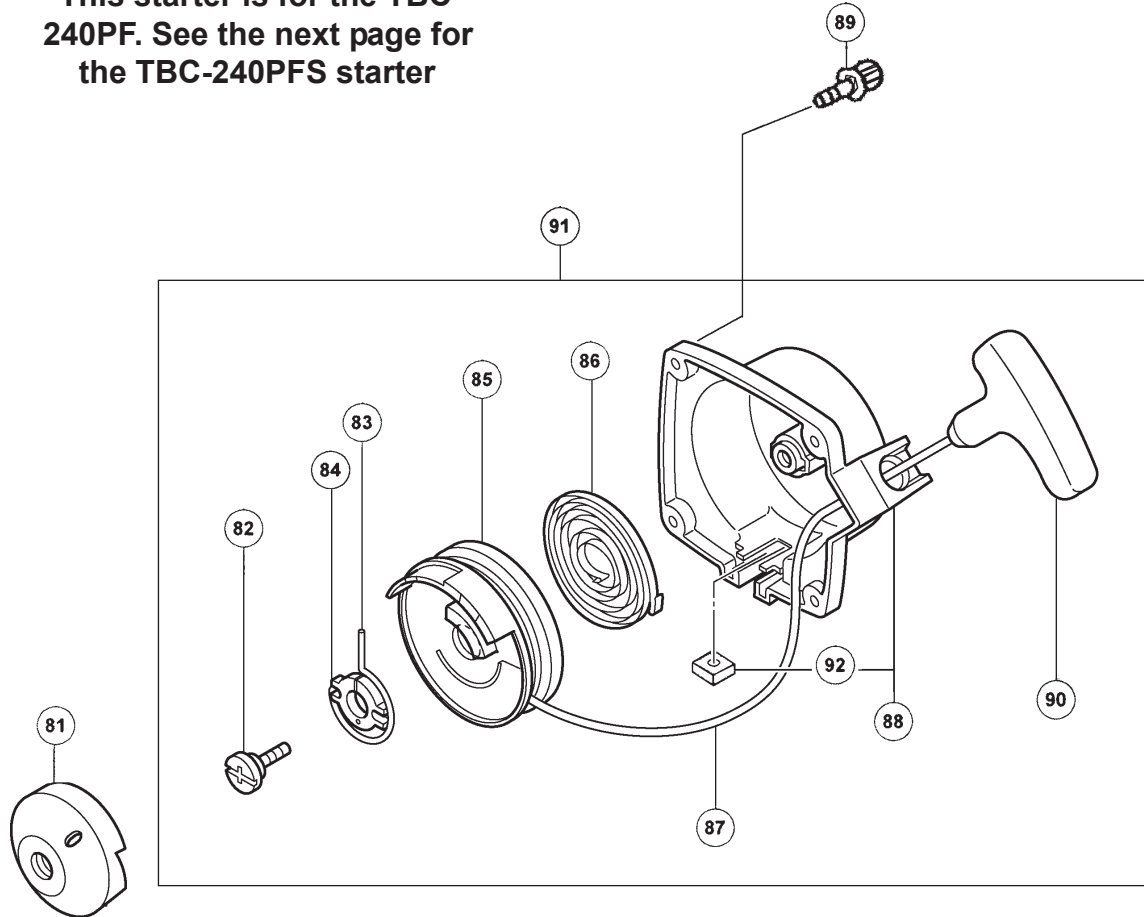

This starter is for the TBC-240PF. See the next page for the TBC-240PFS starter

ITEM	PART NUMBER	DESCRIPTION	Qty	COMMENTS
81	7980304520	STARTER PULLEY ASS'Y	1	
82	8390304520	SET SCREW	1	
83	7770304520	SWING ARM	1	
84	7710304520	PULLEY STAY	1	
85	7740304520	STARTER ROPE REEL	1	
86	7790304520	RECOIL SPRING	1	
87	7830304520	ROPE 3.0X800	1	
88	7720304580	STARTER BODY ASS'Y	1	
89	99463040154	BOLT,HEX,4x15PS	4	
90	7850304520	STARTER HANDLE	1	
91	7620304590	STARTER ASSEMBLY	1	Includes 82-88, 90 and 92, not 81 or 89
92	3153334020	SPECIAL NUT	1