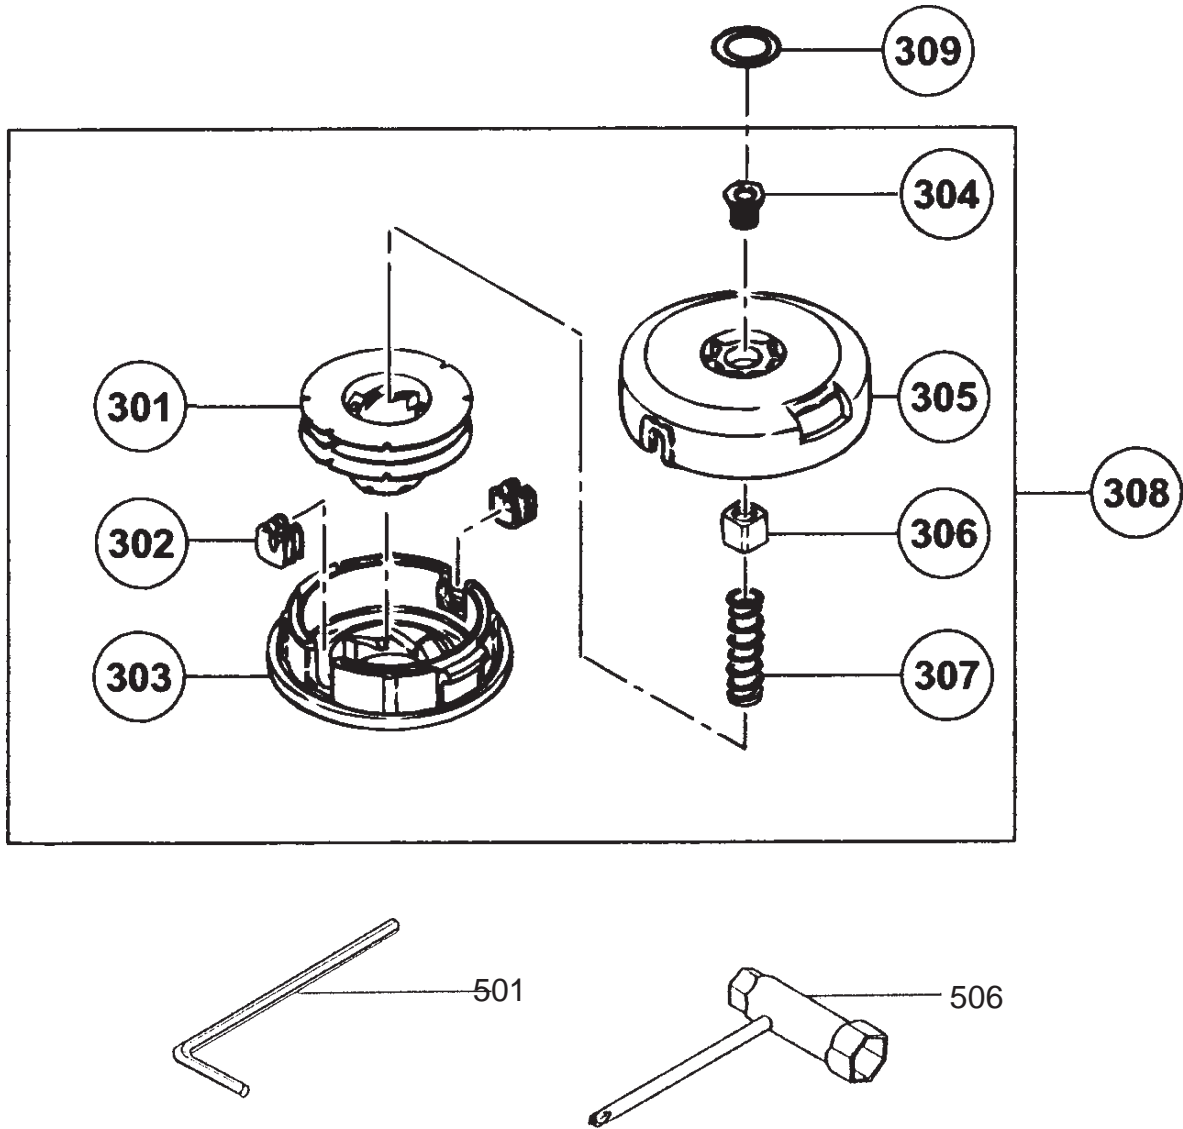

ITEM	PART NUMBER	DESCRIPTION	Qty	COMMENTS
301	7873383020	REEL	1	
302	7883383020	EYELET	2	
303	7893383020	BODY CAP	1	
304	3563383B20	ADAPTER, 10x1.25 LHF	1	
305	7863383020	BODY CAP	1	
306	3153383020	NUT	1	
307	7933383020	SPRING	1	
308	746451	HEAD, SEMI-AUTO, 5in	1	
309	99201120011	WASHER, 12	1	

ITEM	PART NUMBER	DESCRIPTION	Qty	COMMENTS
501	829290052H	COMBI BOX WRENCH 13X19	1	
506	81320000200	HEX. WRENCH 4	1