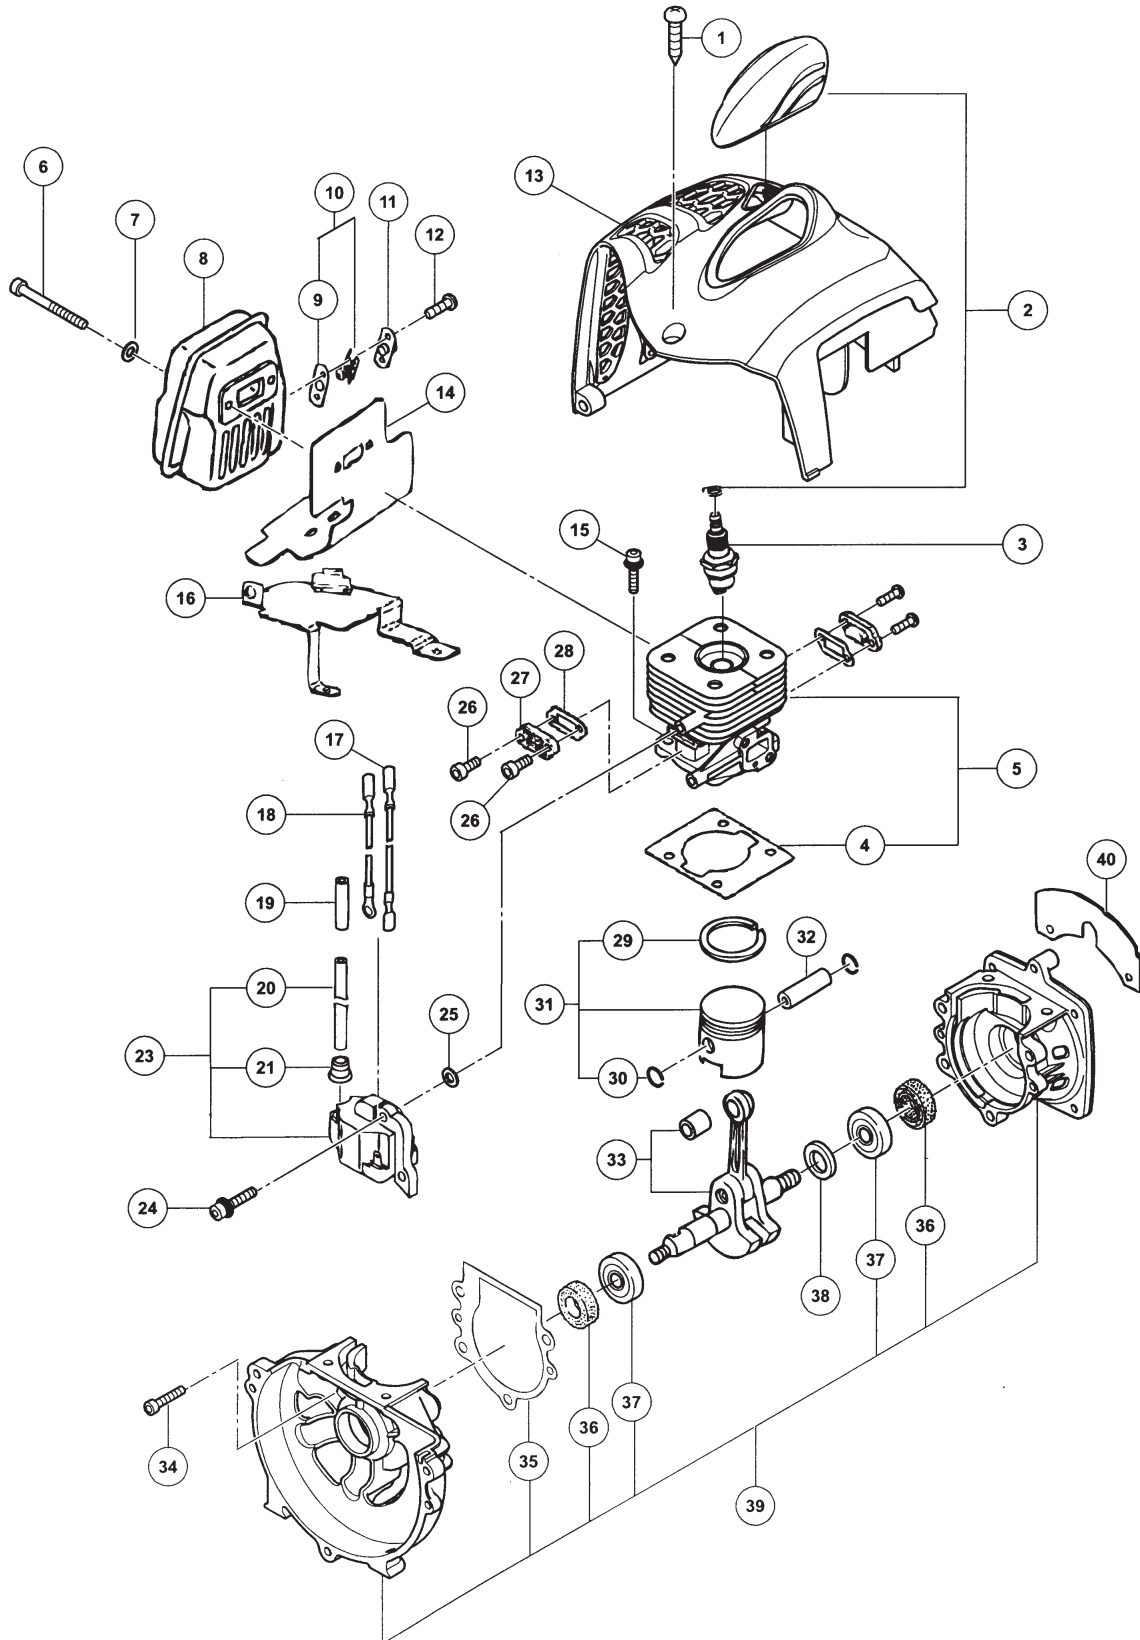

ITEM	PART NUMBER	DESCRIPTION	Qty	COMMENTS
1	99073045124	TAPPING SCREW 4.5X12	1	
2	6684583	PLUG CAP ASS'Y	1	Does not include engine cover
3	01802233200	SPARK PLUG	1	
4	6684587	CYLINDER GASKET	1	
5	6684585	CYLINDER SET	1	Includes gasket #4
6	99051060553	HEX HOLE BOLT 6X55	2	
7	99201060011	WASHER 6	2	
8	6684640	MUFFLER	1	
9	6684650	MUFFLER SPECIAL GASKET	1	
10	6685046	SPARK ARRESTOR	1	Includes #9
11	6685047	TAIL PIPE	1	
12	99436040081	SCREW 4X8/WS	2	
13	6684635	ENGINE COVER	1	
14	6684641	HEAT SHIELD	1	
15	99461050184	HEX. HOLE BOLT 5X18/S	4	
16	6684844	HEAT SHIELD B COMP.	1	
17	6685053	CORD	1	
18	6685054	EARTH CORD	1	
19	25006500200	INSULATOR TUBE, 50L	1	
20	6684596	HIGHT TENSION CORD	1	
21	56020517200	RUBBER CAP	1	
23	6684601	IGNITION COIL ASS'Y	1	Includes #20 and #21
24	99464040184	HEX. HOLE BOLT 4X18WS	2	
25	1820186A201	WASHER	2	
26	99461040124	HEX. HOLE BOLT 4X12S	4	
27	6684594	INTAKE COVER	2	
28	6684593	COVER PACKING	2	
29	04101601200	PISTON RING	2	
30	03901620200	PISTON PIN CIRCLIP	2	
31	6684589	PISTON SET	1	Includes rings & circlips #29-30
32	0370704520	PISTON PIN	1	
33	6684592	CRANKSHAFT	1	
34	99461050184	HEX. HOLE BOLT 5X18/S	4	
35	6684609	CRANK CASE GASKET	1	
36	99966122206	OIL SEAL TB 12227	2	
37	99961600115	BALL BEARING 6001 C3	2	
38	33000200230	GEAR SHAFT SHIM 0.20	V	Variable - use as needed for side clearance
38	33000200240	GEAR SHAFT SHIM 0.30	V	Variable - use as needed for side clearance
39	6684606	CRANK CASE ASS'Y	1	Includes bearings, seals & gasket #35-38
40	6684845	PARTITION PLATE	1