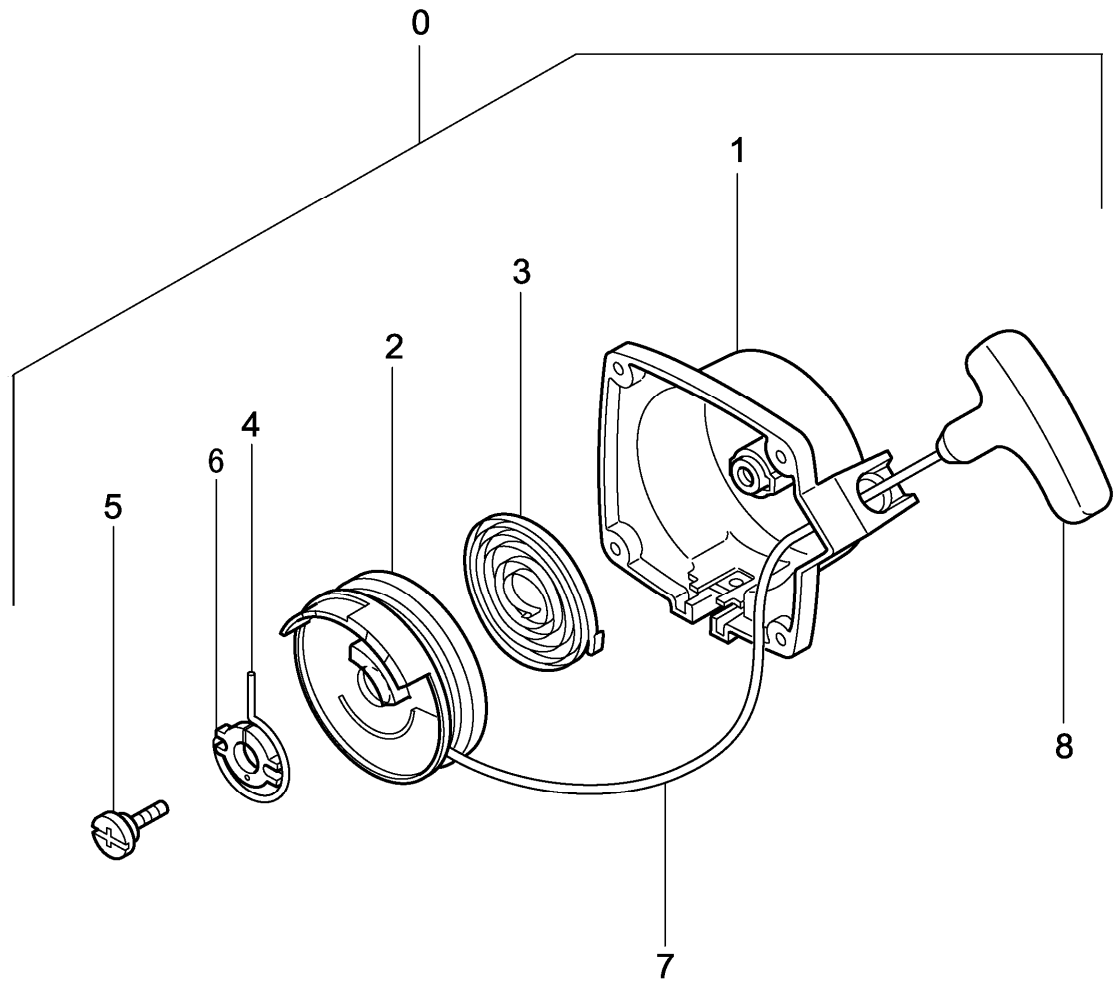

B56-05 RECOIL STARTER

REF. NUMBER	PARTS NUMBER	DESCRIPTION	Q'TY	SERIAL NUMBER
B56-05 RECOIL STARTER				
000	668-4938	RECOIL STARTER BODY ASS'Y	1	
001	668-4944	RECOIL STARTER BODY COMP.	1	
002	668-4941	STARTER ROPE REEL	1	
003	668-4942	RECOIL SPRING	1	
004	668-4940	SWING ARM	1	
005	668-4679	SET SCREW	1	
006	668-4939	PULLEY STAY	1	
007	668-4943	ROPE 3.0X800	1	
008	668-4680	STARTER HANDLE	1