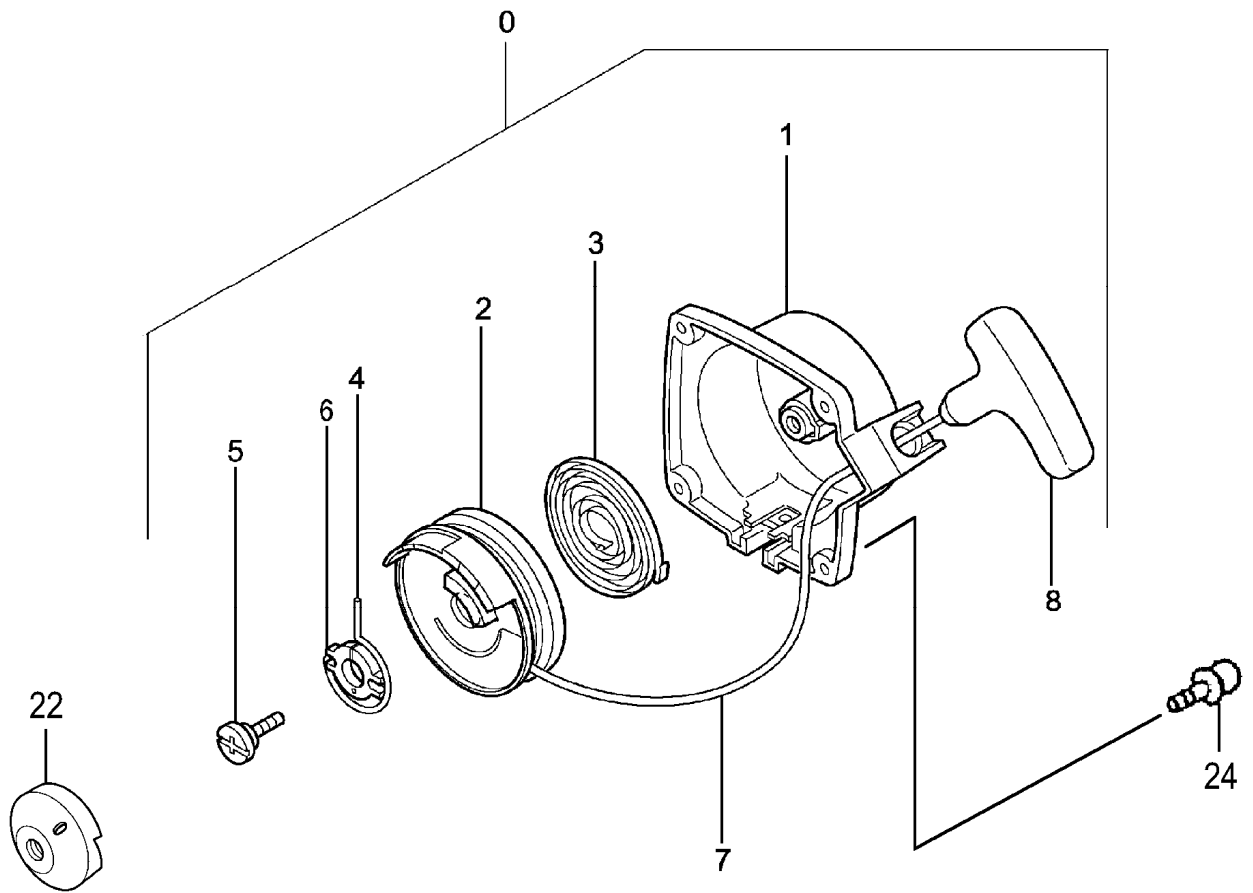

B59-05 RECOIL STARTER

REF. NUMBER	PARTS NUMBER	DESCRIPTION	Q'TY	SERIAL NUMBER
B59-05 RECOIL STARTER				
000	668-4938	RECOIL STARTER BODY ASS'Y	1	
001	668-4944	RECOIL STARTER BODY COMP.	1	
002	668-4941	STARTER ROPE REEL	1	
003	668-4942	RECOIL SPRING	1	
004	668-4940	SWING ARM	1	
005	668-4679	SET SCREW	1	
006	668-4939	PULLEY STAY	1	
007	668-4943	ROPE 3.0X800	1	
008	668-4680	STARTER HANDLE	1	
022	668-4937	STARTER PULLEY	1	
024	669-5508	HEX. HOLE BOLT 4X18WS	2