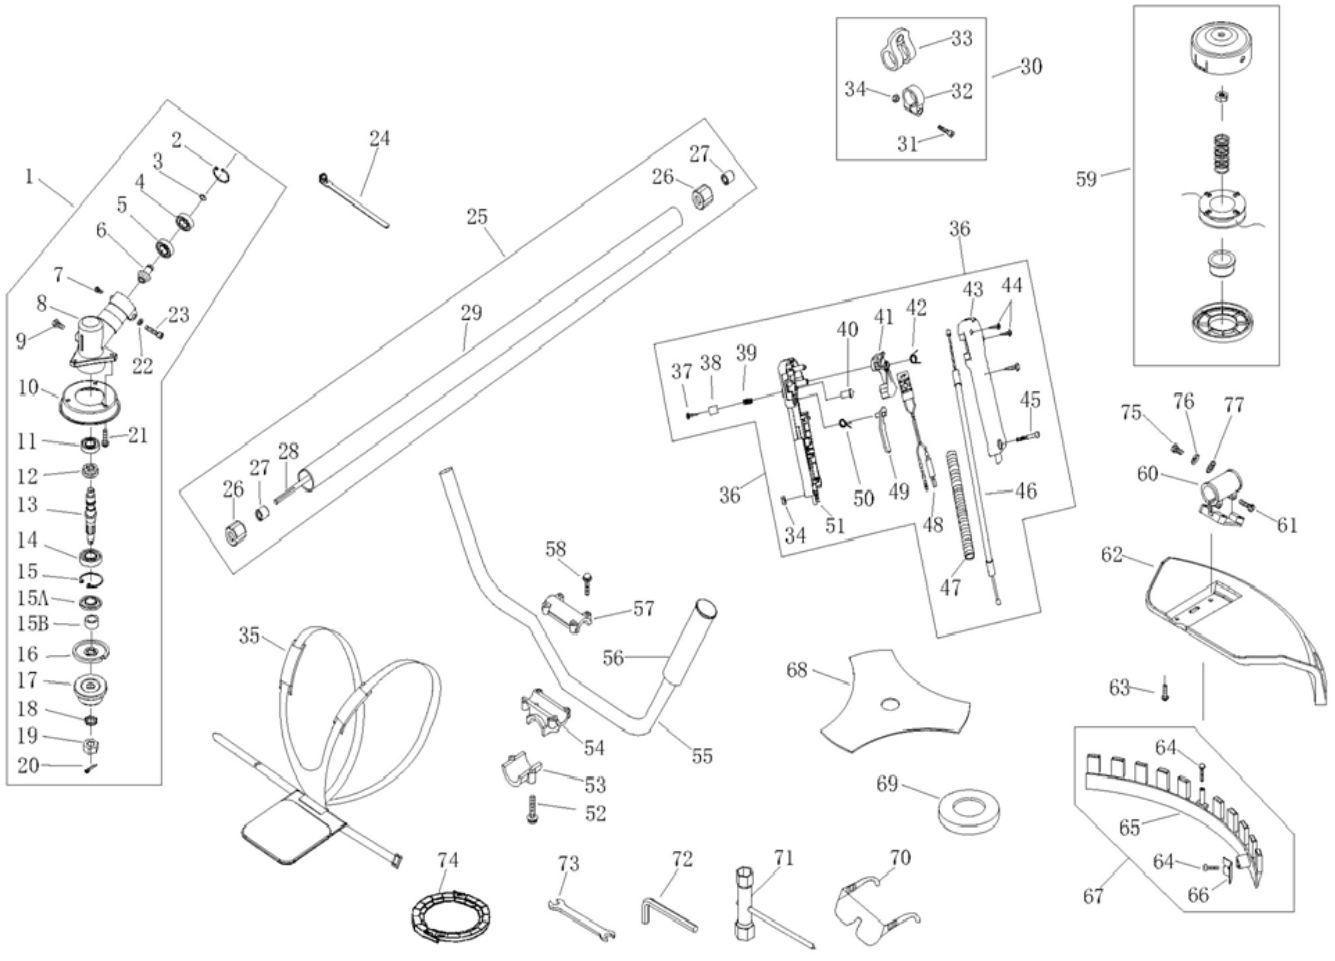

Bike Handle Shaft Parts

Bike Handle Shaft Parts

TCG40EASP

ITEM NO.	CODE NO.	DESCRIPTION	NO. USED	REMARKS
1	7790221	Gear Case Ass'y	1	
2	7790222	Stop Ring 28	1	
3	7790223	Stop Ring 12	1	
4	7790224	Bearing 6001-2RZ/P5	1	
5	7790225	Bearing 6001/P5	1	
6	7790226	Pinion	1	
7	7790227	Bolt M5X12	1	
8	7790228	Gear Case	1	
9	7790229	Bolt M8X12	1	
10	7790230	Blade Cover	1	
11	7790231	Bearing 6000/P5	1	
12	7790232	Gear	1	
13	7790233	Gear Shaft	1	
14	7790234	Bearing 6202/P5	1	
15	7790235	Stop Ring 35	1	
15A	7790236	Oil Seal TC Type 20X35X8	1	
15B	7790237	Bushing	1	
16	7790238	Holder	1	
17	7790559	Holder B	1	
18	7790240	Washer 10	1	
19	7790241	Left Nut M10X1.25	1	
20	7790242	Pin 2X16	1	
21	7790243	Screw M5X12 (Black)	3	
22	7790244	Washer 6	1	
23	7790245	Screw M6X20	1	
24	7790246	Wire Clamp Band	2	
25	7790301	Pipe Comp.	1	
26	7790248	Rubber Cover	5	Not recommend
27	7790249	Oil-Bearing	5	Not recommend
28	7790250	Drive Shaft	1	
29	7790302	Pipe	1	Not recommend
30	7790252	Clamp Ass'y	1	
31	7790253	Screw M5X20	1	
32	7790254	Clamp	1	
33	7790255	Harness Clamp	1	
34	7790256	Nut M5	2	
35	7790257	Harness Ass'y	1	
36	7790303	Lever Ass'y	1	
37	7790304	Screw ST2.9X13	1	
38	7790305	Button	1	
39	7790306	Spring	1	
40	7790307	Clock Pin	1	
41	7790308	Throttle Lever	1	
42	7790309	Spring	1	
43	7790310	Box, Right	1	
44	7790311	Screw ST2.9X18	3	
45	7790312	Screw M5X30	1	
46	7790313	Cable Comp.	1	
47	7790314	Tube (900±10 mm)	1	
48	7790315	Stop Button Comp.	1	
49	7790316	Safety Lever	1	
50	7790317	Spring	1	
51	7790318	Box, Left	1	
52	7790280	Bolt M6X25	2	
53	7790281	Cap, Lower	1	
54	7790277	Bracket	1	