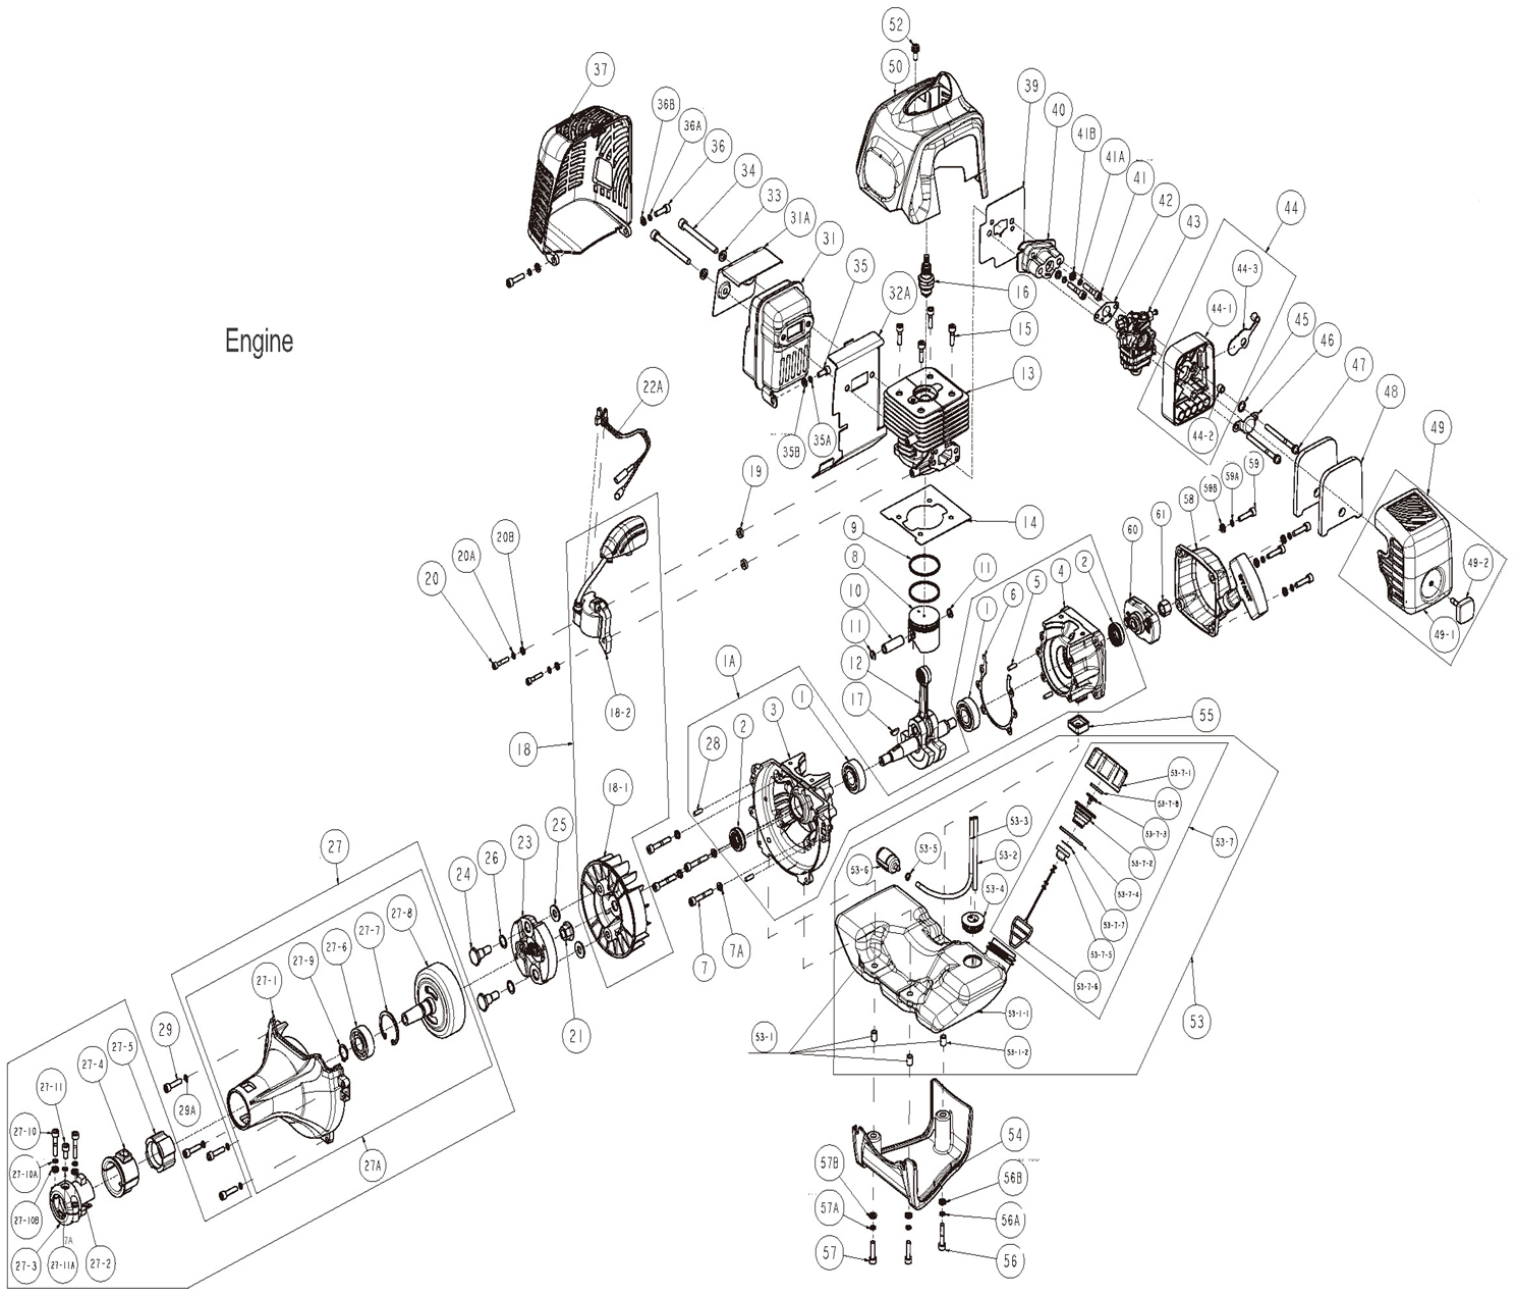

Hitachi Power Tools

ENGINE TOOL PARTS LIST

ENGINE GRASS CUTTER
Model TCG40EASP (TANAKA BRANDED)

2010 • 11 • 12
(E1)

Engine

ENGINE PARTS

TCG40EASP

ITEM NO.	CODE NO.	DESCRIPTION	NO. USED	REMARKS
1A	7790456	Crank Case Ass'y	1	
1	7790101	Ball Bearing , 6202	2	
2	7790102	Oil Beal TC Type 15x25x7	2	
3	7790103	Crank Case F	1	
4	7790104	Crank Case R	1	
5	7790105	Knock Pin	2	
6	7790106	Gasket , Crank Case	1	
7	7790107	Hex Socket Head Cap Screw M5x30	4	
7A	7790123	Spring Washer	4	
8	7790109	Piston	1	
9	7790110	Ring , Piston	2	
10	7790111	Pin , Piston 10x30	1	
11	7790112	Ring , Snap	2	
12	7790113	Crank Shaft Ass'y	1	
13	7790114	Cylinder	1	
14	7790115	Gasket , Cylinder	1	
15	7790116	Hex Socket Head Cap Screw M5X18	4	
16	7790117	Spark Plug BPMR6A	1	
17	7790118	Woodruff Key 3x13x5	1	
18	7790453	Magnet Ass'y	1	Set supply
18-1				Included in #18
18-2				Included in #18
19	7790121	Spacer , Lg Coil	2	
20	7790122	Hex Socket Head Cap Screw M4x20	2	
20A	7790123	Spring Washer	2	
20B	7790124	Plain Washer	2	
21	7790125	Hexagon Nuts with Flange	1	
22A	7790405	Wire, Lead Ass'y	1	
23	7790127	Clutch Ass'y	1	
24	7790128	Clutch Bolt	2	
25	7790129	Clutch Washer 8.2x18x1.2	2	
26	7790130	Wave Washer 10	2	
27	7790460	Fan Cover Ass'y	1	Included #27 all parts
27A	7790454	Fan Cover Comp	1	
27-1	7790131	Fan cover	1	Assembly and set supply
27-2	7790132	Holder A	1	
27-3	7790133	Holder B	1	
27-4	7790134	Rubber, Anti-Vibration A	2	
27-5	7790135	Rubber, Anti-Vibration B	1	
27-6	7790136	Ball Bearing 6202 2RZ	1	
27-7	7790137	Circlips For Holes-Type A 35	1	
27-8	7790138	Clutch Drum Ass'y 78	1	
27-9	7790139	Circlips For Shaft-Type A 15	1	
27-10	7790140	Hex Socket Head Cap Screw M5x25	2	
27-10A	7790123	Spring Washer	2	
27-10B	7790141	Plain Washer	2	
27-11	7790142	Hex Socket Head Cap Screw M5x10	1	
27-11A	7790123	Spring Washer	1	
28				Included in #1A
29	7790143	Hex Socket Head Cap Screw M5x20	4	
29A	7790144	Spring Washer	4	
31	7790412	Muffler Ass'y	1	
31A	7790413	Heat Shield A with Gasket	1	
32A	7790414	Gasket, Muffler	1	
33	7790151	Plain Washer	2	
34	7790152	Hex Socket Head Cap Screw M6x70	2	
35	7790153	Hex Socket Head Cap Screw M5x12	1	
35A	7790123	Spring Washer	1	
35B	7790141	Plain Washer	1	
36	7790154	Hex Socket Head Cap Screw M5x16	2	
36A	7790123	Spring Washer	2	
36B	7790141	Plain Washer	2