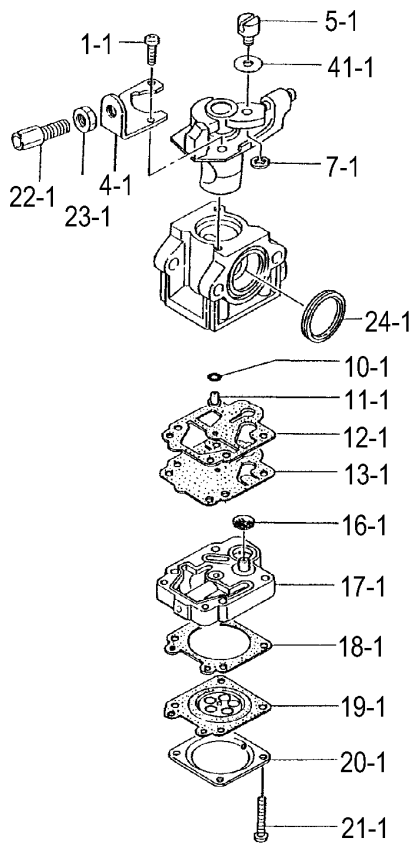

S20-07 CARBURETOR

Serial No.-Z207350