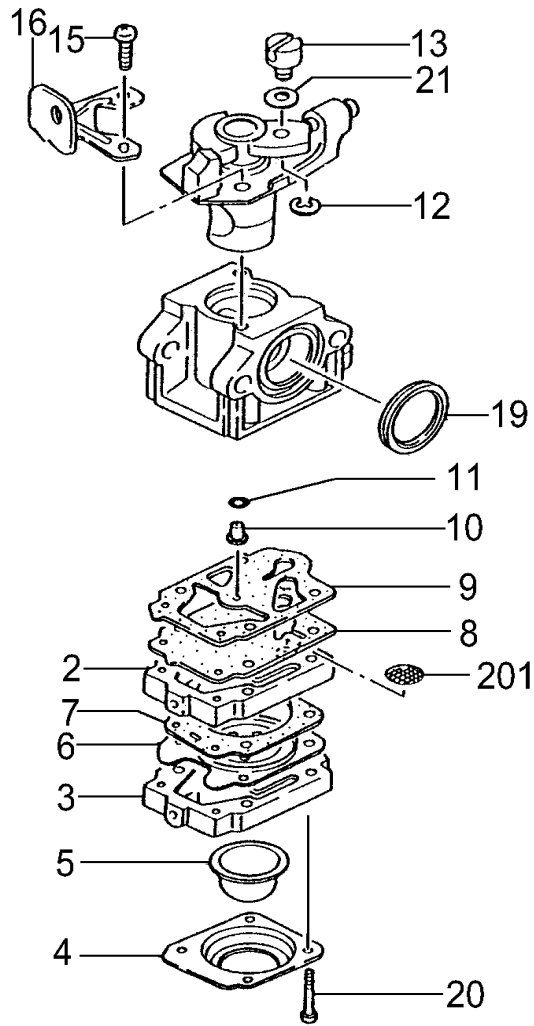

H49-06 CARBURETOR

REF. NUMBER	PARTS NUMBER	DESCRIPTION	Q'TY	REMARKS
S49-06 CARBURETOR				
002	668-4879	PUMP BODY COMP.	1	
003	668-4687	PRIMING PUMP COMP.	1	
004	668-4688	DIAPHRAGM COVER	1	
005	668-4689	PRIMING BODY	1	
006	668-4690	METERING DIAPHRAGM COMP.	1	
007	668-4691	DIAPHRAGM GASKET	1	
008	668-4693	PUMP DIAPHRAGM	1	
009	668-4692	PUMP GASKET	1	
010	669-1874	LONG MAIN JET #38	1	
011	668-4695	O-RING	1	
012	668-4696	STOP RING	1	
013	668-4697	SWIVEL	1	
015	668-4870	THROTTLE SET SCREW	2	
016	668-4873	CABLE ADJUSTER STAY	1	
019	668-4875	CLEANER PACKING	1	
020	668-4699	SET SCREW	4	
021	668-4874	THRUST WASHER	1	
201	668-4700	INLET SCREEN	1