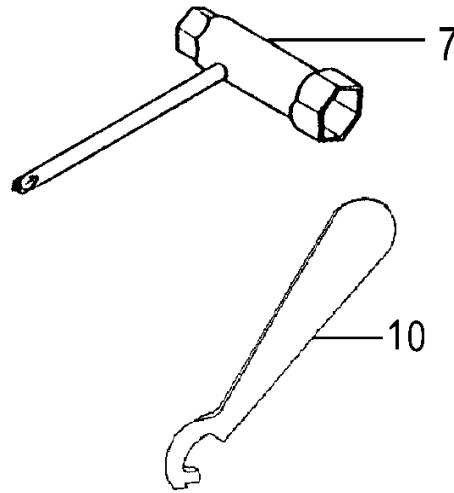

S53-09 TOOLS

REF. NUMBER	PARTS NUMBER	DESCRIPTION	Q'TY		SERIAL NUMBER
S53-09 TOOLS					
007	668-5999	COBI BOX SPANNER 10X19	1		
010	669-3647	SPECIAL WRENCH 31	1