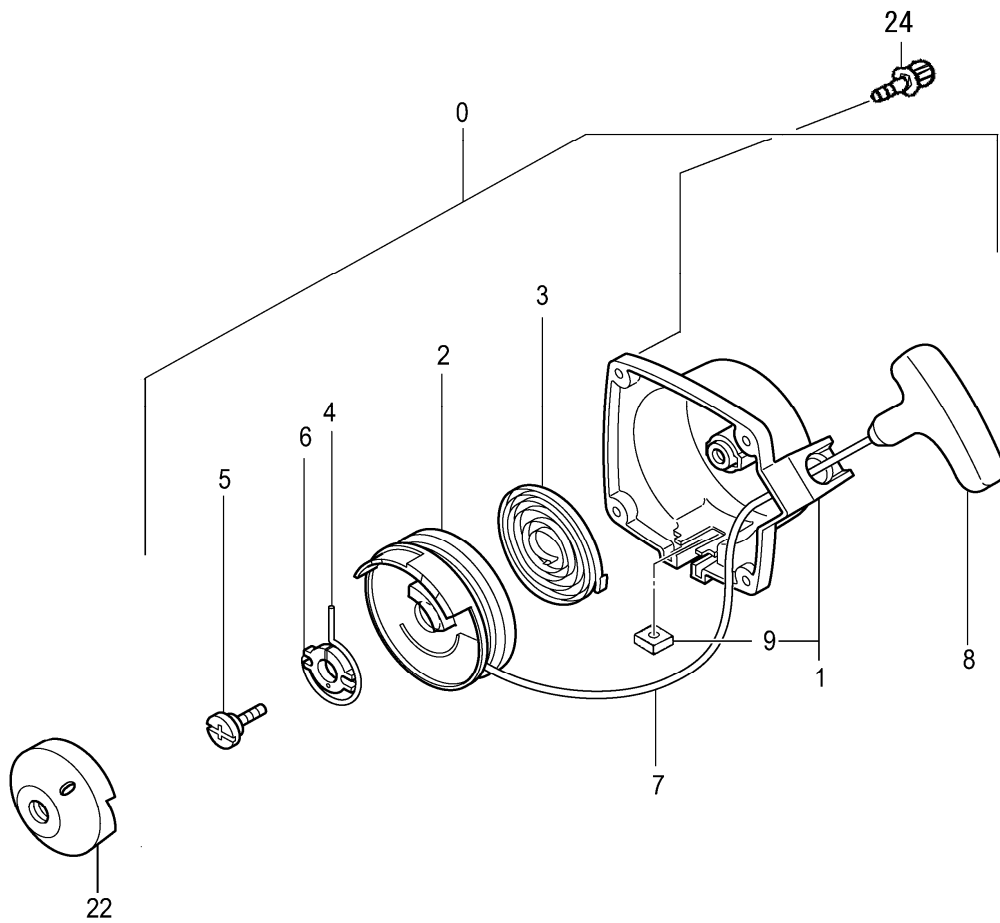

S53-05 RECOIL STARTER

REF. NUMBER	PARTS NUMBER	DESCRIPTION	Q'TY	SERIAL NUMBER
S53-05 RECOIL STARTER				
000	668-4938	RECOIL STARTER BODY ASS'Y	1	
001	669-3024	RECOIL STARTER BODY	1	
002	668-4941	STARTER ROPE REEL	1	
003	668-4942	RECOIL SPRING	1	
004	668-4940	SWING ARM	1	
005	668-4679	SET SCREW	1	
006	668-4939	PULLEY STAY	1	
007	668-4943	ROPE 3.0X800	1	
008	668-4680	STARTER HANDLE	1	
022	668-4937	STARTER PULLEY	1	
024	669-5508	HEX. HOLE BOLT 4X18WS	4