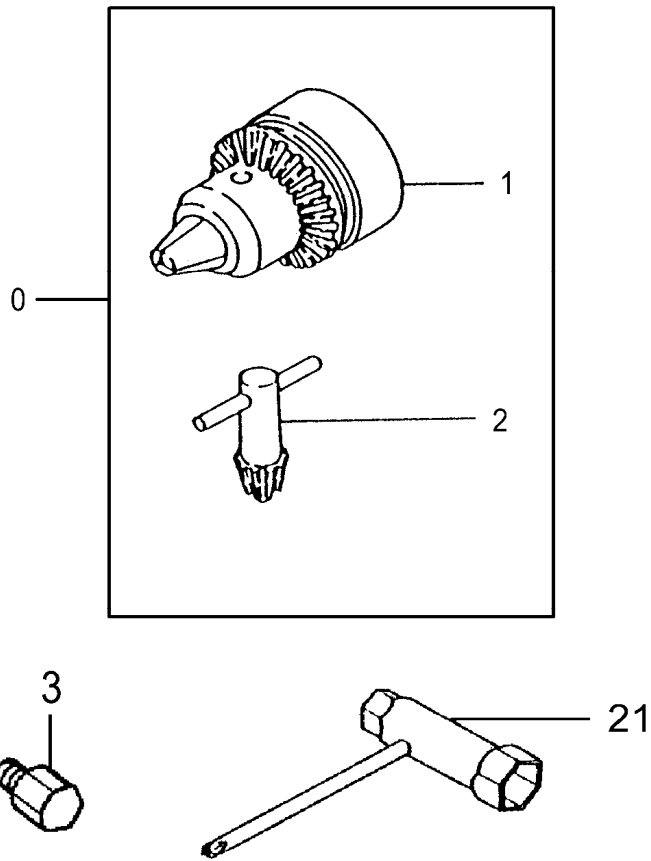

S45-09 TOOLS/OPTIONAL PARTS

REF. NUMBER	PARTS NUMBER	DESCRIPTION	Q'TY	SERIAL NUMBER
S45-09 TOOLS/OPTIONAL PARTS				
000	668-6372	CHUCK HANDLE SET	1	
001	668-6377	DRILL CHUCK ASS'Y	1	
002	668-6410	CHUCK HANDLE COMP.	1	
003	668-6620	HANDLE ADAPTOR	1	
021	668-5998	COMBI BOX PLUS	1