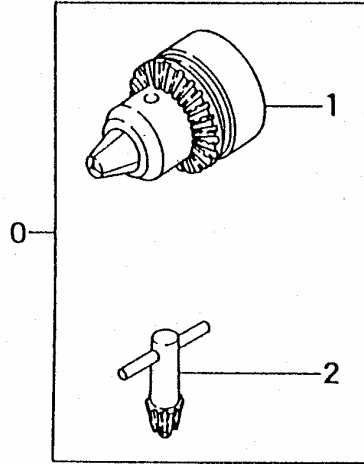

S14-08 TOOLS

REF. NUMBER	PARTS NUMBER	DESCRIPTION	Q'TY	SERIAL NUMBER
S14-08	TOOLS			
000	668-6372	CHUCK HANDLE SET	1	
001	668-6377	DRILL CHUCK ASS'Y	1	
002	668-6410	CHUCK HANDLE COMP.	1	
003	668-4979	COMBI BOX SPANNER 13X19 P	1