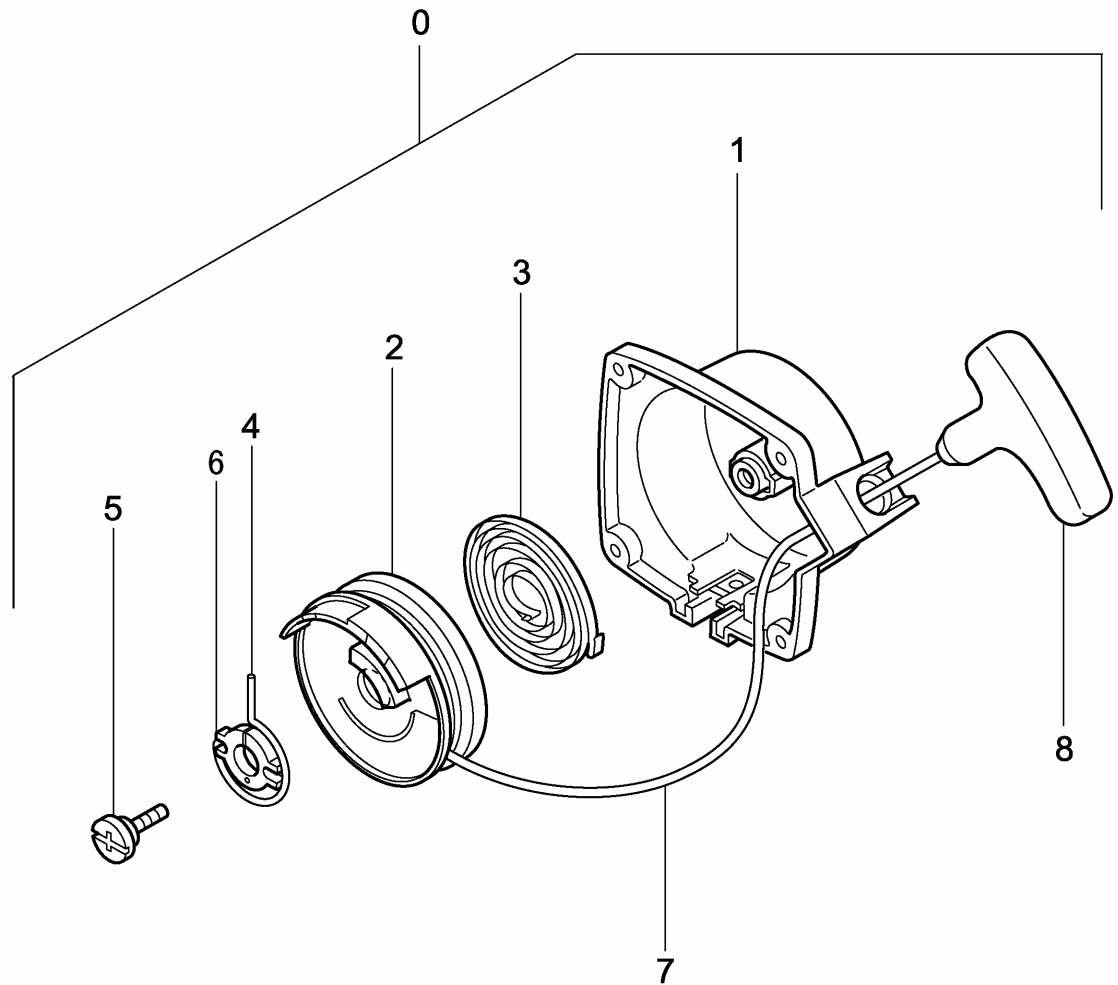

E19-05 RECOIL STARTER

REF. NUMBER	PARTS NUMBER	DESCRIPTION	Q'TY	SERIAL NUMBER
E19-05 RECOIL STARTER				
000	668-4938	RECOIL STARTER BODY ASS'Y	1	
001	668-4944	RECOIL STARTER BODY COMP.	1	
002	668-4941	STARTER ROPE REEL	1	
003	668-4942	RECOIL SPRING	1	
004	668-4940	SWING ARM	1	
005	668-4679	SET SCREW	1	
006	668-4939	PULLEY STAY	1	
007	668-4943	ROPE 3.0X800	1	
008	668-4680	STARTER HANDLE	1