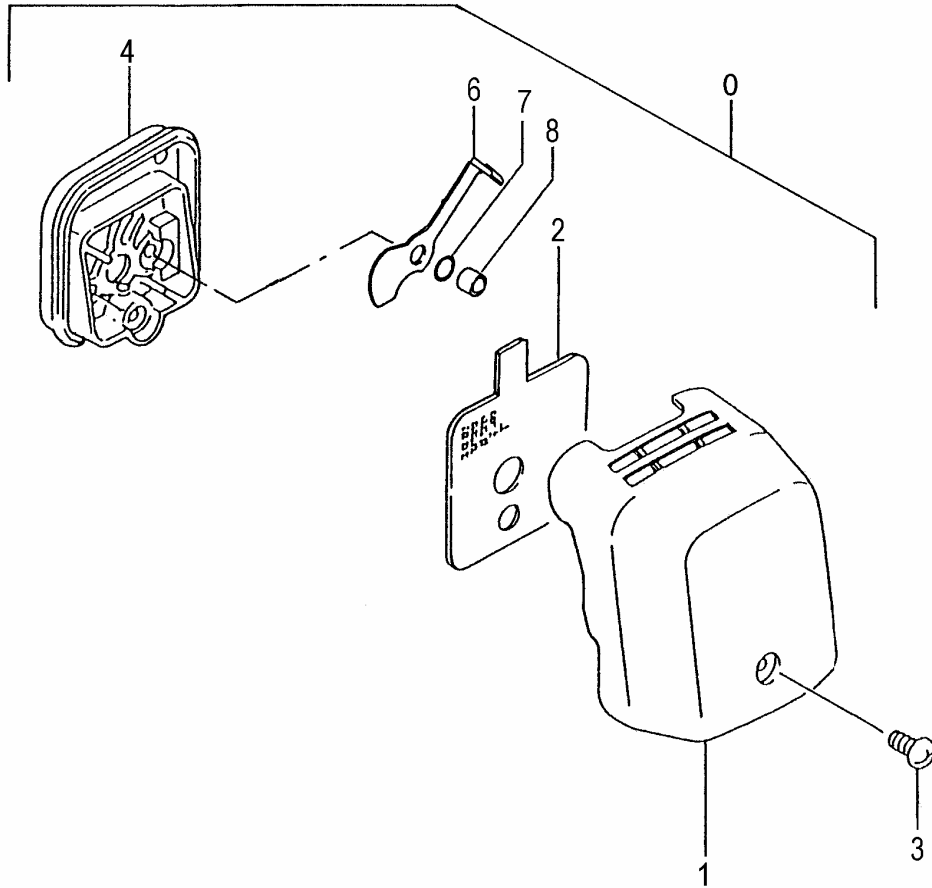

E21-06 AIR CLEANER

REF. NUMBER	PARTS NUMBER	DESCRIPTION	Q'TY	SERIAL NUMBER
E21-06	AIR CLEANER			
000	669-0048	CLEANER ASSY	1	
001	669-0388	CLEANER COVER, BLACK	1	
002	668-4654	AIR CLEANER ELEMENT	1	
003	668-9737	SPECIAL SCREW	1	
004	668-4656	CLEANER BODY COMP.	1	
006	669-1280	CHOKE VALVE	1	
007	668-4658	WAVE WASHER 8	1	
008	668-4659	COLLAR 8	1