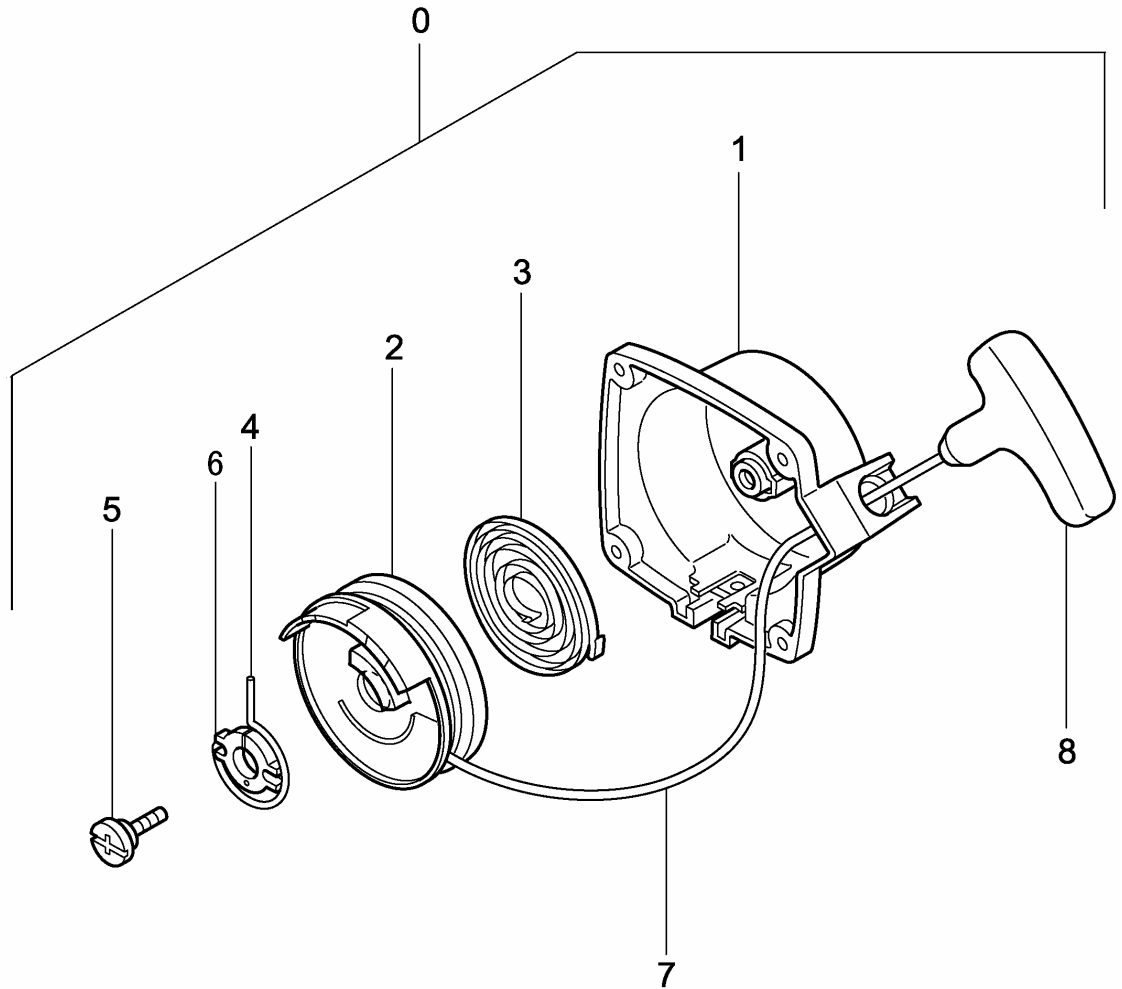

E22-05 RECOIL STARTER

REF. NUMBER	PARTS NUMBER	DESCRIPTION	Q'TY	SERIAL NUMBER
E22-05	RECOIL STARTER			
000	668-4938	RECOIL STARTER BODY ASS'Y	1	
001	668-4944	RECOIL STARTER BODY COMP.	1	
002	668-4941	STARTER ROPE REEL	1	
003	668-4942	RECOIL SPRING	1	
004	668-4940	SWING ARM	1	
005	668-4679	SET SCREW	1	
006	668-4939	PULLEY STAY	1	
007	668-4943	ROPE 3.0X800	1	
008	668-4680	STARTER HANDLE	1