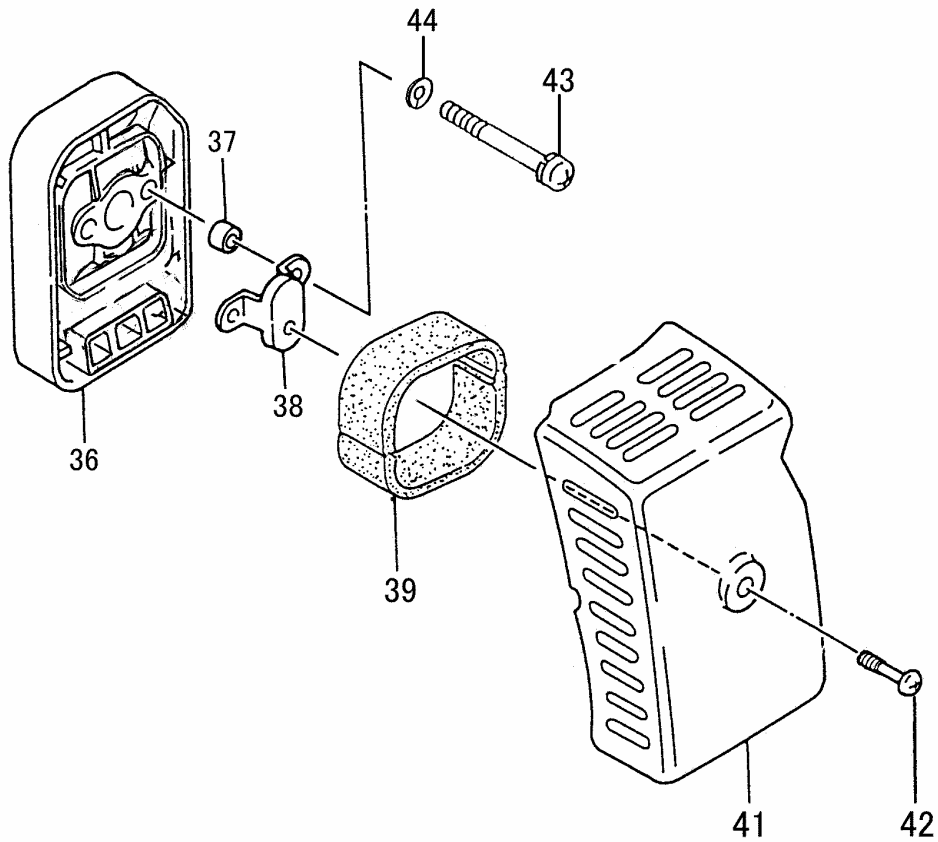

E04-05 AIR CLEANER

REF. NUMBER	PARTS NUMBER	DESCRIPTION	Q'TY	SERIAL NUMBER
E04-05 AIR CLEANER				
036	669-0106	CLEANER BODY	1	
037	669-2244	COLLAR 5.8	2	
038	669-0848	BLOW OVER CHECK BOARD	1	
039	669-0365	CLEANER SPONGE	1	
041	669-0148	CLEANER CAP	1	
042	669-0383	COVER FIXING BOLT	1	
043	669-4916	SCREW 5X60	2	
044	668-4662	S.WASHER 5	2