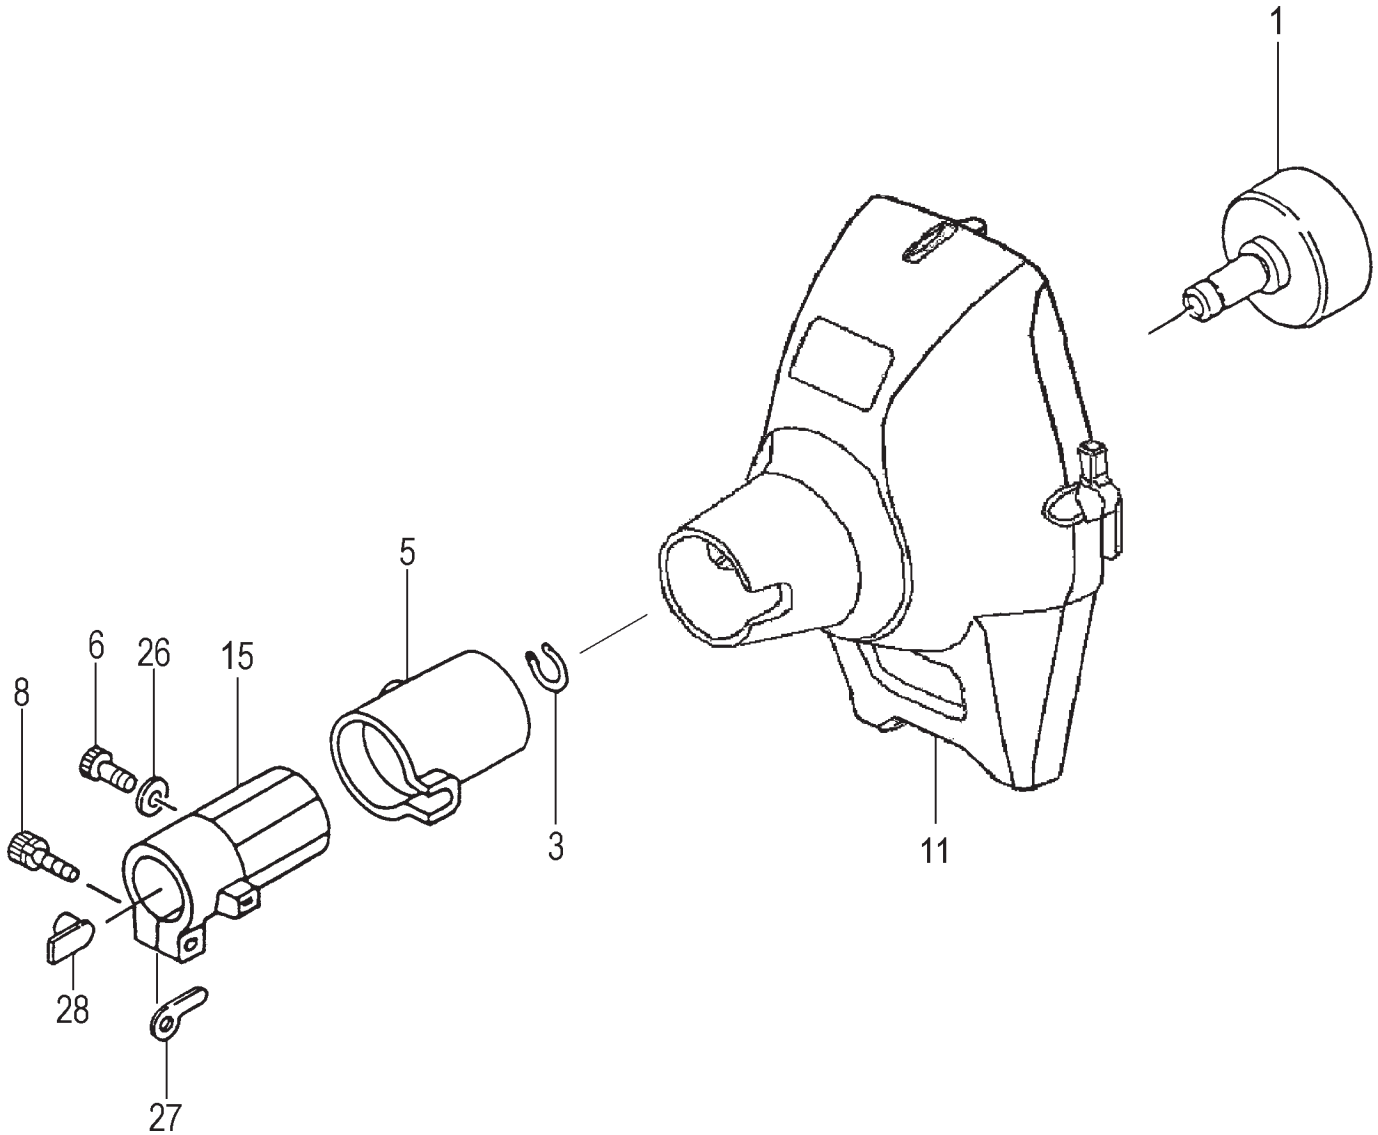

ITEM	PART NUMBER	DESCRIPTION	QTY	COMMENTS
4-1	0160750020	COVER,CYLINDER	1	
4-4	99463050164	BOLT,HEX,5X16,PS	2	
4-5	99051060653	BOLT,HEX,6x65	2	
4-6	99201060011	WASHER,6	2	
4-7	7060750080	MUFFLER	1	
4-8	7510725020	GASKET,MUFFLER	1	
4-10	7340725590	TAIL PIPE SET	1	
4-11	99436040081	SCREW,4X18WS	2	
4-13	7320725020	ARRESTER,SPARK	1	
4-16	1330750020	SHIELD,HEAT	1	
4-17	7380750020	COVER,MUFFLER	1	
4-24	99464040185	BOLT,HEX,4x18WS	2	
4-30	2570304520	PROTECTOR,SPARK PLUG	1	
4-31	35902103200	WASHER,CLUTCH,B	2	
4-32	29001620800	SHOE,CLUTCH	2	
4-33	3420630B200	SPRING,CLUTCH	1	
4-34	3480630A20	PLATE,CLUTCH	2	
4-35	3570075T200	BOLT,STEP	2	
4-36	99463050204	BOLT,HEX 5X20	3	
4-38	99205080030	WASHER,8	2	
4-39	99072045164	SCREW,TAPPING,4.5X16	1	

ITEM	PART NUMBER	DESCRIPTION	QTY	COMMENTS
5-0	7620304590	STARTER ASS'Y	1	
5-1	7720304580	BODY, STARTER	1	
5-2	7740304520	PULLEY, STARTER	1	
5-3	7790304520	SPRING, RECOIL	1	
5-4	7770304520	ARM, SWING	1	
5-5	8390304520	SCREW, SET	1	
5-6	7710304520	STAY, PULLEY	1	
5-7	7830304520	ROPE, STARTER	1	
5-8	7850304520	HANDLE, STARTER	1	
5-9	3153334020	NUT, SPECIAL 5MM	1	
5-22	7980304520	PULLEY, STARTER	1	
5-24	99464040185	BOLT, HEX, 4x18WS	2	

ITEM	PART NUMBER	DESCRIPTION	QTY	COMMENTS
7-1	2890307080	DRUM,CLUTCH	1	
7-3	99350012002	RING,STOP,C-12 EX	1	
7-5	5990098021	CUSHION,RUBBER	1	
7-6	99051050163	BOLT,HEX,5X16	1	
7-8	99461050254	BOLT,HEX HOLE,5X25S	1	
7-11	1120304580	CASE,FAN	1	
7-15	3600099620	PIPE HOLDER	1	
7-26	99201050061	WASHER,5	1	
7-27	3243735020	WASHER,GEAR CASE	1	
7-28	3610099020	FITTING,METAL	1	