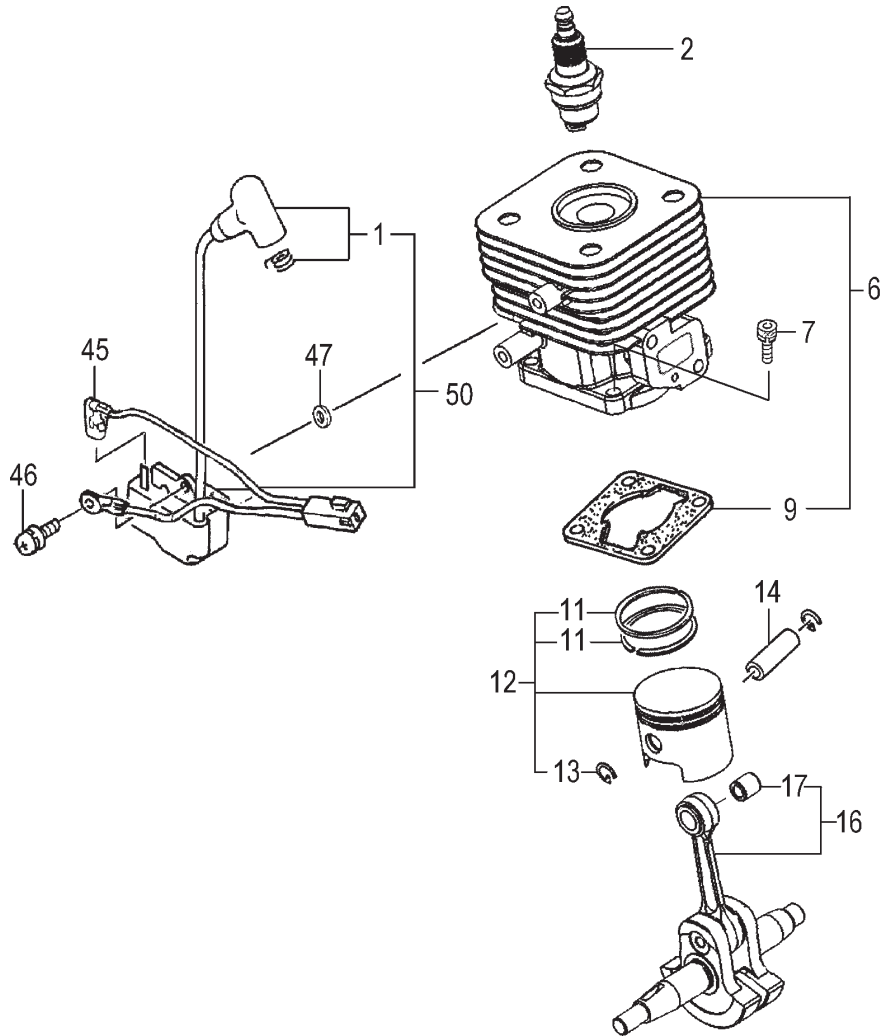

ITEM	PART NUMBER	DESCRIPTION	QTY	COMMENTS
1-1	1570168090	CAP, SPARK PLUG ASS'Y	1	
1-2	01802233200	PLUG, SPARK	1	
1-6	0010760090	CYLINDER SET	1	Includes gasket
1-7	99461050184	BOLT, HEX, 5X18, S	4	
1-9	0170735020	GASKET, CYLINDER	1	
1-11	04101601200	RING, PISTON	2	
1-12	0300750090	PISTON SET	1	Includes rings and circlips
1-13	03901620200	CIRCLIP, PISTON PIN	2	
1-14	0370704520	PIN, PISTON	1	
1-16	0460735082	CRANKSHAFT	1	
1-17	99962081225	BEARING, NEEDLE, F-810	1	
1-45	1910168090	WIRE, LEAD ASS'Y	1	
1-46	99464040184	BOLT, HEX, 4X18WS	2	
1-47	1820186A201	WASHER, SPECIAL	2	
1-50	1672101290	COIL, IGNITION	1	

ITEM	PART NUMBER	DESCRIPTION	QTY	COMMENTS
5-0	7620304590	STARTER ASS'Y	1	
5-1	7720304580	BODY, STARTER	1	
5-2	7740304520	PULLEY, STARTER	1	
5-3	7790304520	SPRING, RECOIL	1	
5-4	7770304520	ARM, SWING	1	
5-5	8390304520	SCREW, SET	1	
5-6	7710304520	STAY, PULLEY	1	
5-7	7830304520	ROPE, STARTER	1	
5-8	7850304520	HANDLE, STARTER	1	
5-9	3153334020	NUT, SPECIAL 5MM	1	
5-22	7980304520	PULLEY, STARTER	1	
5-24	99464040185	BOLT, HEX, 4x18WS	2	

ITEM	PART NUMBER	DESCRIPTION	QTY	COMMENTS
7-1	2890307080	DRUM,CLUTCH	1	
7-3	99350012002	RING,STOP,C-12 EX	1	
7-5	5990098021	CUSHION,RUBBER	1	
7-6	99051050163	BOLT,HEX,5X16	1	
7-8	99461050254	BOLT,HEX HOLE,5X25S	1	
7-11	1120304580	CASE,FAN	1	
7-15	3600099620	PIPE HOLDER	1	
7-26	99201050061	WASHER,5	1	
7-27	3243735020	WASHER,GEAR CASE	1	
7-28	3610099020	FITTING,METAL	1	