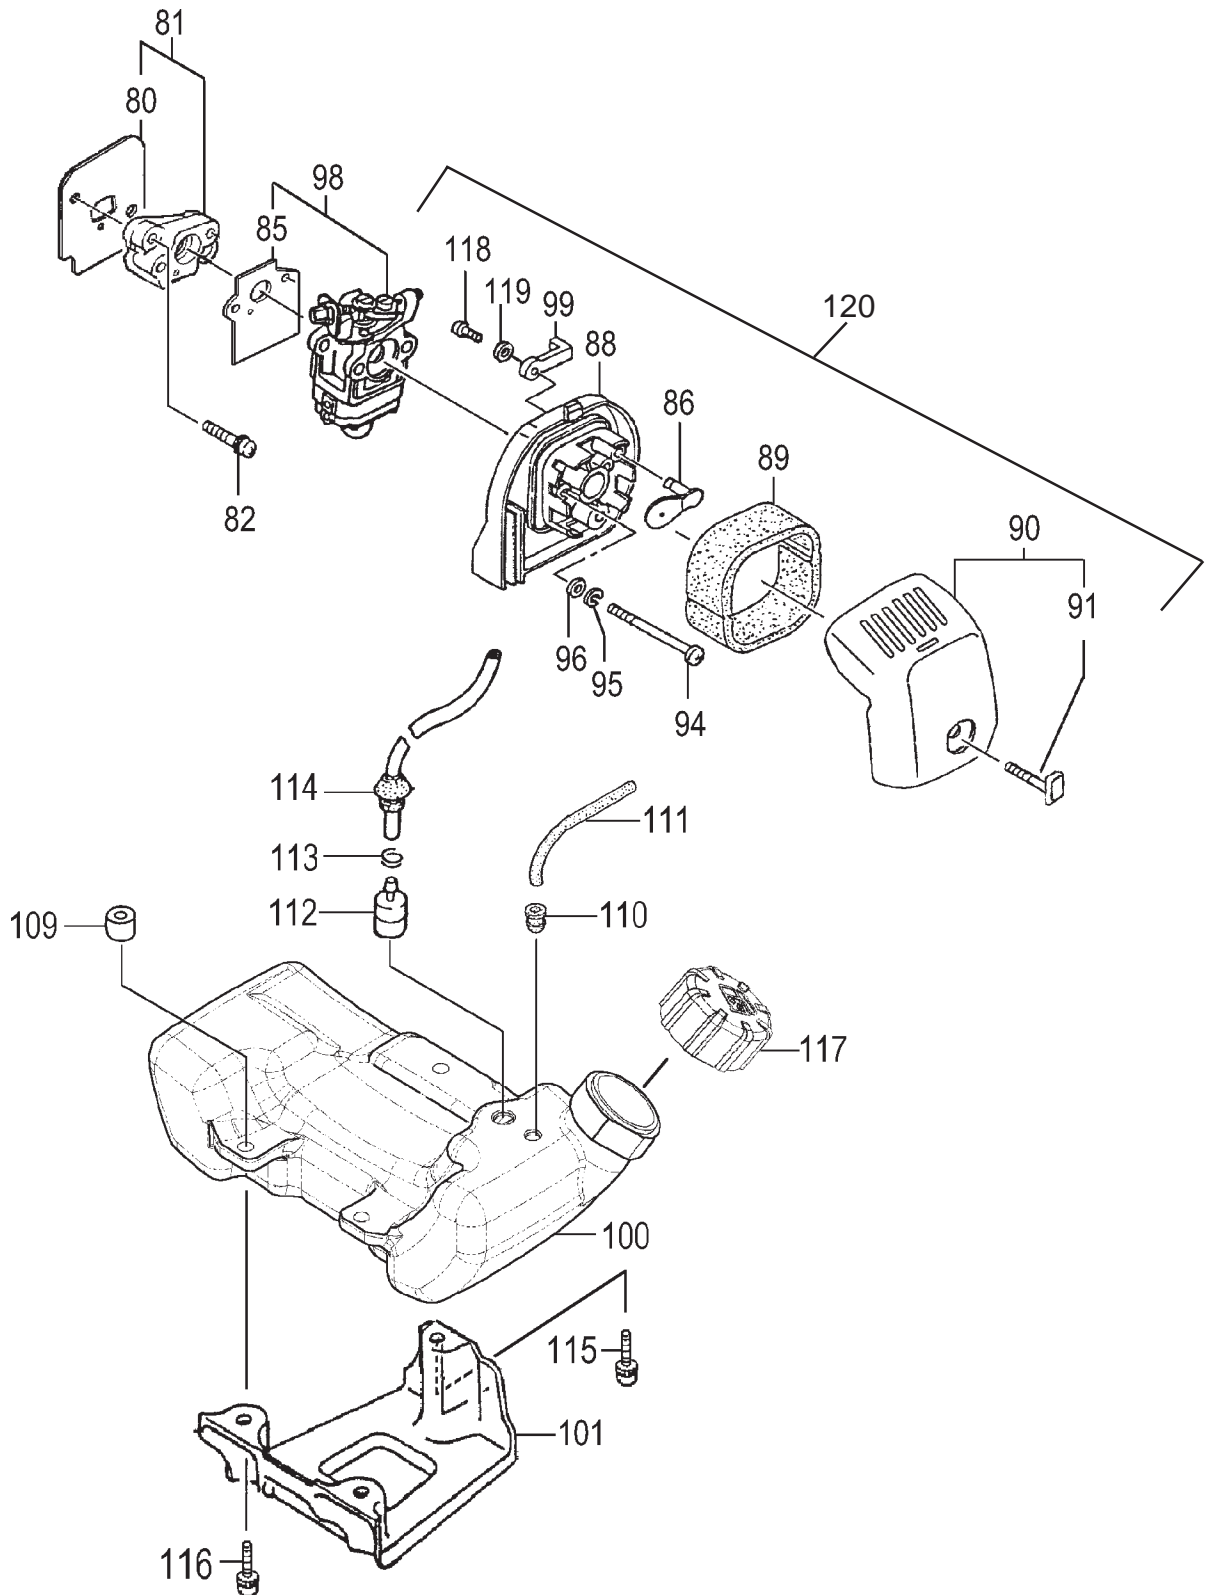

ITEM	PART NUMBER	DESCRIPTION	QTY	COMMENTS
1-1	1570168090	CAP, SPARK PLUG ASS'Y	1	
1-2	01802233200	PLUG, SPARK	1	
1-6	0010760090	CYLINDER SET	1	Includes gasket
1-7	99461050184	BOLT, HEX, 5X18, S	4	
1-9	0170735020	GASKET, CYLINDER	1	
1-11	04101601200	RING, PISTON	2	
1-12	0300750090	PISTON SET	1	Includes rings and circlips
1-13	03901620200	CIRCLIP, PISTON PIN	2	
1-14	0370704520	PIN, PISTON	1	
1-16	0460735082	CRANKSHAFT	1	
1-17	99962081225	BEARING, NEEDLE, F-810	1	
1-45	1910168090	WIRE, LEAD ASS'Y	1	
1-46	99464040184	BOLT, HEX, 4X18WS	2	
1-47	1820186A201	WASHER, SPECIAL	2	
1-50	1672101290	COIL, IGNITION	1	

ITEM	PART NUMBER	DESCRIPTION	QTY	COMMENTS
2-19	33000200230	SHIM,12.2X19X.20	1	Includes bearings, seals and gasket
2-19	33000200240	SHIM,12.2X19X.30	1	
2-31	0720304592	CRANKCASE ASSY	1	
2-32	99966122206	SEAL,OIL,#TC12227	2	
2-33	99961600115	BEARING,BALL,6001 C3	2	
2-34	0900735022	GASKET,CRANKCASE	1	
2-36	99461050164	BOLT,HEX,5X16,S	4	
2-51	1552101281	FLYWHEEL	1	
2-52	99201080011	WASHER,8	1	
2-54	99101080011	NUT,8	1	

ITEM	PART NUMBER	DESCRIPTION	QTY	COMMENTS
5-0	7620304590	STARTER ASS'Y	1	
5-1	7720304580	BODY, STARTER	1	
5-2	7740304520	PULLEY, STARTER	1	
5-3	7790304520	SPRING, RECOIL	1	
5-4	7770304520	ARM, SWING	1	
5-5	8390304520	SCREW, SET	1	
5-6	7710304520	STAY, PULLEY	1	
5-7	7830304520	ROPE, STARTER	1	
5-8	7850304520	HANDLE, STARTER	1	
5-9	3153334020	NUT, SPECIAL 5MM	1	
5-22	7980304520	PULLEY, STARTER	1	
5-24	99464040185	BOLT, HEX, 4x18WS	2	

ITEM	PART NUMBER	DESCRIPTION	QTY	COMMENTS
7-1	2890307080	DRUM,CLUTCH	1	
7-3	99350012002	RING,STOP,C-12 EX	1	
7-5	5990098021	CUSHION,RUBBER	1	
7-6	99051050163	BOLT,HEX,5X16	1	
7-8	99461050254	BOLT,HEX HOLE,5X25S	1	
7-11	1120304580	CASE,FAN	1	
7-15	3600099620	PIPE HOLDER	1	
7-26	99201050061	WASHER,5	1	
7-27	3243735020	WASHER,GEAR CASE	1	
7-28	3610099020	FITTING,METAL	1	