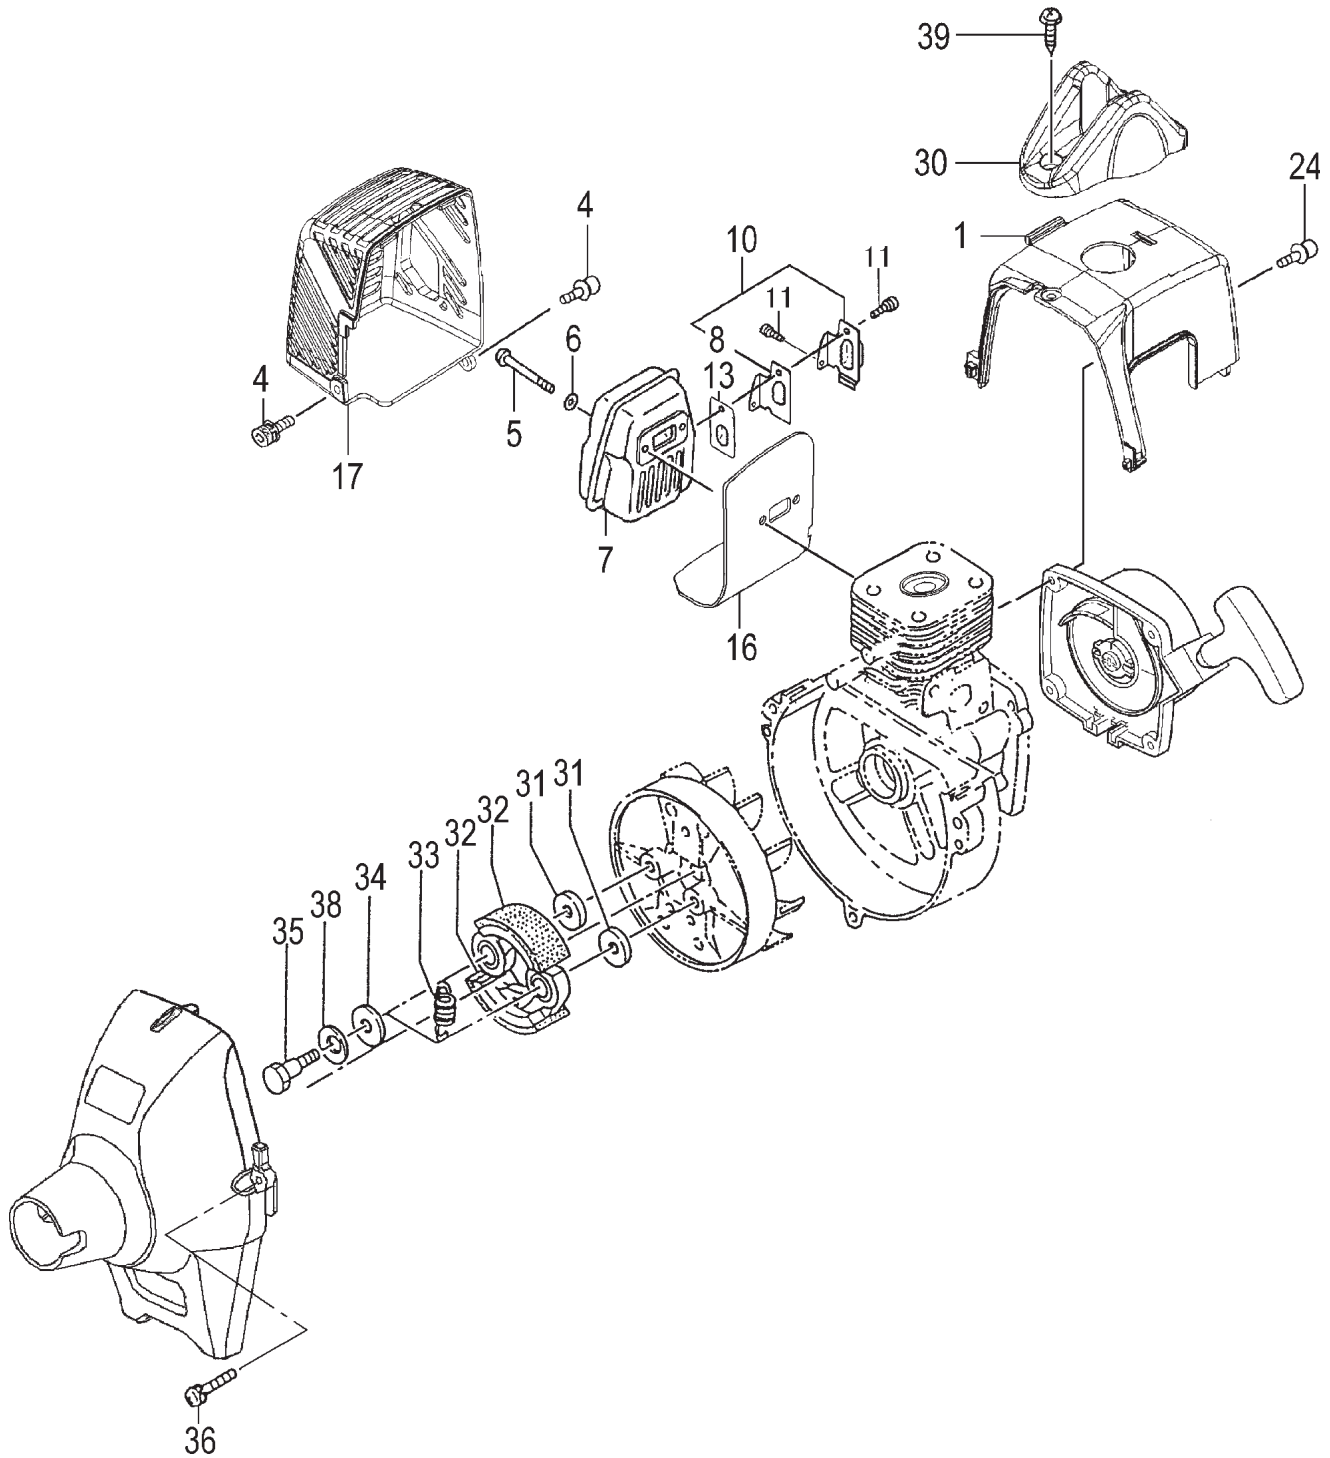

ITEM	PART NUMBER	DESCRIPTION	QTY	COMMENTS
4-1	0160750020	COVER,CYLINDER	1	
4-4	99463050164	BOLT,HEX,5X16,PS	2	
4-5	99051060653	BOLT,HEX,6x65	2	
4-6	99201060011	WASHER,6	2	
4-7	7060750080	MUFFLER	1	
4-8	7510725020	GASKET,MUFFLER	1	
4-10	7340725590	TAIL PIPE SET	1	
4-11	99436040081	SCREW,4X18WS	2	
4-13	7320725020	ARRESTER,SPARK	1	
4-16	1330750020	SHIELD,HEAT	1	
4-17	7380750020	COVER,MUFFLER	1	
4-24	99464040185	BOLT,HEX,4x18WS	2	
4-30	2570304520	PROTECTOR,SPARK PLUG	1	
4-31	35902103200	WASHER,CLUTCH,B	2	
4-32	29001620800	SHOE,CLUTCH	2	
4-33	3420630B200	SPRING,CLUTCH	1	
4-34	3480630A20	PLATE,CLUTCH	2	
4-35	3570075T200	BOLT,STEP	2	
4-36	99463050204	BOLT,HEX 5X20	3	
4-38	99205080030	WASHER,8	2	
4-39	99072045164	SCREW,TAPPING,4.5X16	1