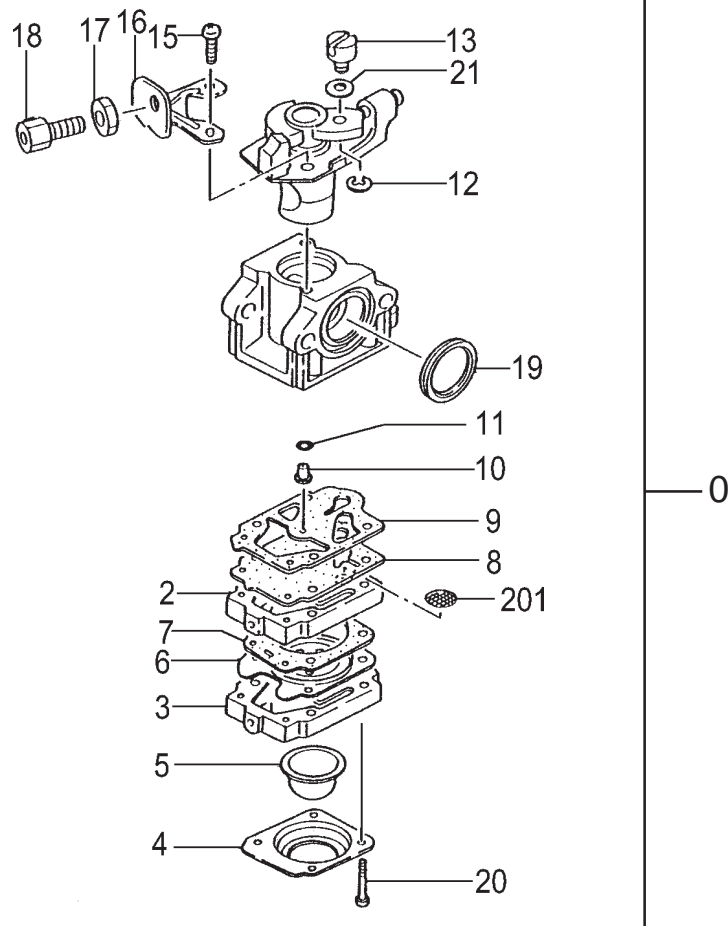

ITEM	PART NUMBER	DESCRIPTION	QTY	COMMENTS
6-0	4550304590	CARBURETOR SET	1	Includes gasket
6.2	5752515380	BODY,PUMP	1	
6-3	4422515180	PUMP,PRIMING	1	
6-4	4762515120	COVER,DIAPHRAGM	1	
6-5	44725108200	BULB,PRIMING	1	
6-6	~ ~ ~	DIAPHRAGM,METERING	1	Included in Carb Kit #650.25124.90
6-7	~ ~ ~	GASKET,DIAPHRAGM	1	(items not available individually)
6-8	~ ~ ~	DIAPHRAGM,PUMP	1	
6-9	~ ~ ~	GASKET,PUMP	1	
6-10	5992001W38	JET,MAIN LONG #38	1	
6-11	55025100200	O-RING	1	
6-12	48925100200	RING,STOP	1	
6-13	53925120200	SWIVEL	1	
6-15	51425100200	SCREW,THROTTLE SET	2	
6-16	54425164200	STAY,ADJUST,CABLE	1	
6-17	99101060013	NUT,6	1	
6-18	61425137200	ADJUSTER,CABLE	1	
6-19	4310634C200	GASKET,CLEANER	1	
6-20	5482515120	SCREW,SET	4	
6-21	5492516520	WASHER,THRUST	1	
6-201	57825007200	SCREEN,INLET	1