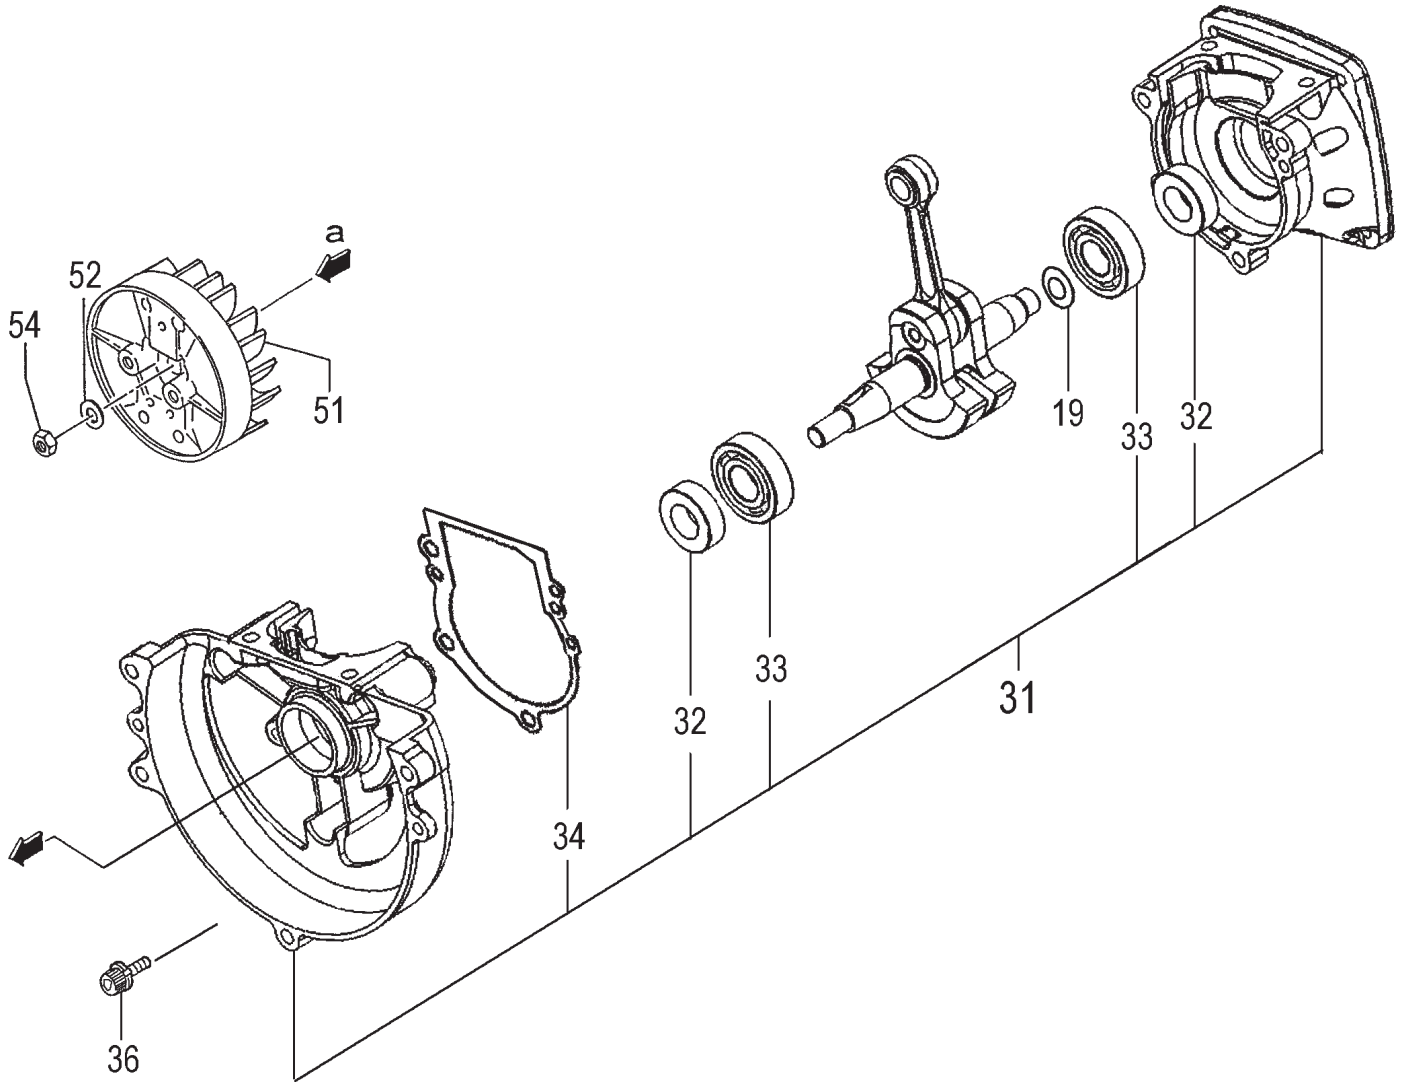

ITEM	PART NUMBER	DESCRIPTION	QTY	COMMENTS
1-1	1570168090	CAP, SPARK PLUG ASS'Y	1	
1-2	01802233200	PLUG, SPARK	1	
1-6	0010760090	CYLINDER SET	1	Includes gasket
1-7	99461050184	BOLT, HEX, 5X18, S	4	
1-9	0170735020	GASKET, CYLINDER	1	
1-11	04101601200	RING, PISTON	2	
1-12	0300750090	PISTON SET	1	Includes rings and circlips
1-13	03901620200	CIRCLIP, PISTON PIN	2	
1-14	0370704520	PIN, PISTON	1	
1-16	0460735082	CRANKSHAFT	1	
1-17	99962081225	BEARING, NEEDLE, F-810	1	
1-45	1910168090	WIRE, LEAD ASS'Y	1	
1-46	99464040184	BOLT, HEX, 4X18WS	2	
1-47	1820186A201	WASHER, SPECIAL	2	
1-50	1672101290	COIL, IGNITION	1	

ITEM	PART NUMBER	DESCRIPTION	QTY	COMMENTS
2-19	33000200230	SHIM,12.2X19X.20	1	Includes bearings, seals and gasket
2-19	33000200240	SHIM,12.2X19X.30	1	
2-31	0720304592	CRANKCASE ASSY	1	
2-32	99966122206	SEAL,OIL,#TC12227	2	
2-33	99961600115	BEARING,BALL,6001 C3	2	
2-34	0900735022	GASKET,CRANKCASE	1	
2-36	99461050164	BOLT,HEX,5X16,S	4	
2-51	1552101281	FLYWHEEL	1	
2-52	99201080011	WASHER,8	1	
2-54	99101080011	NUT,8	1	

ITEM	PART NUMBER	DESCRIPTION	QTY	COMMENTS
5-0	7620304590	STARTER ASS'Y	1	
5-1	7720304580	BODY, STARTER	1	
5-2	7740304520	PULLEY, STARTER	1	
5-3	7790304520	SPRING, RECOIL	1	
5-4	7770304520	ARM, SWING	1	
5-5	8390304520	SCREW, SET	1	
5-6	7710304520	STAY, PULLEY	1	
5-7	7830304520	ROPE, STARTER	1	
5-8	7850304520	HANDLE, STARTER	1	
5-9	3153334020	NUT, SPECIAL 5MM	1	
5-22	7980304520	PULLEY, STARTER	1	
5-24	99464040185	BOLT, HEX, 4x18WS	2	

ITEM	PART NUMBER	DESCRIPTION	QTY	COMMENTS
7-1	2890307080	DRUM,CLUTCH	1	
7-3	99350012002	RING,STOP,C-12 EX	1	
7-5	5990098021	CUSHION,RUBBER	1	
7-6	99051050163	BOLT,HEX,5X16	1	
7-8	99461050254	BOLT,HEX HOLE,5X25S	1	
7-11	1120304580	CASE,FAN	1	
7-15	3600099620	PIPE HOLDER	1	
7-26	99201050061	WASHER,5	1	
7-27	3243735020	WASHER,GEAR CASE	1	
7-28	3610099020	FITTING,METAL	1	