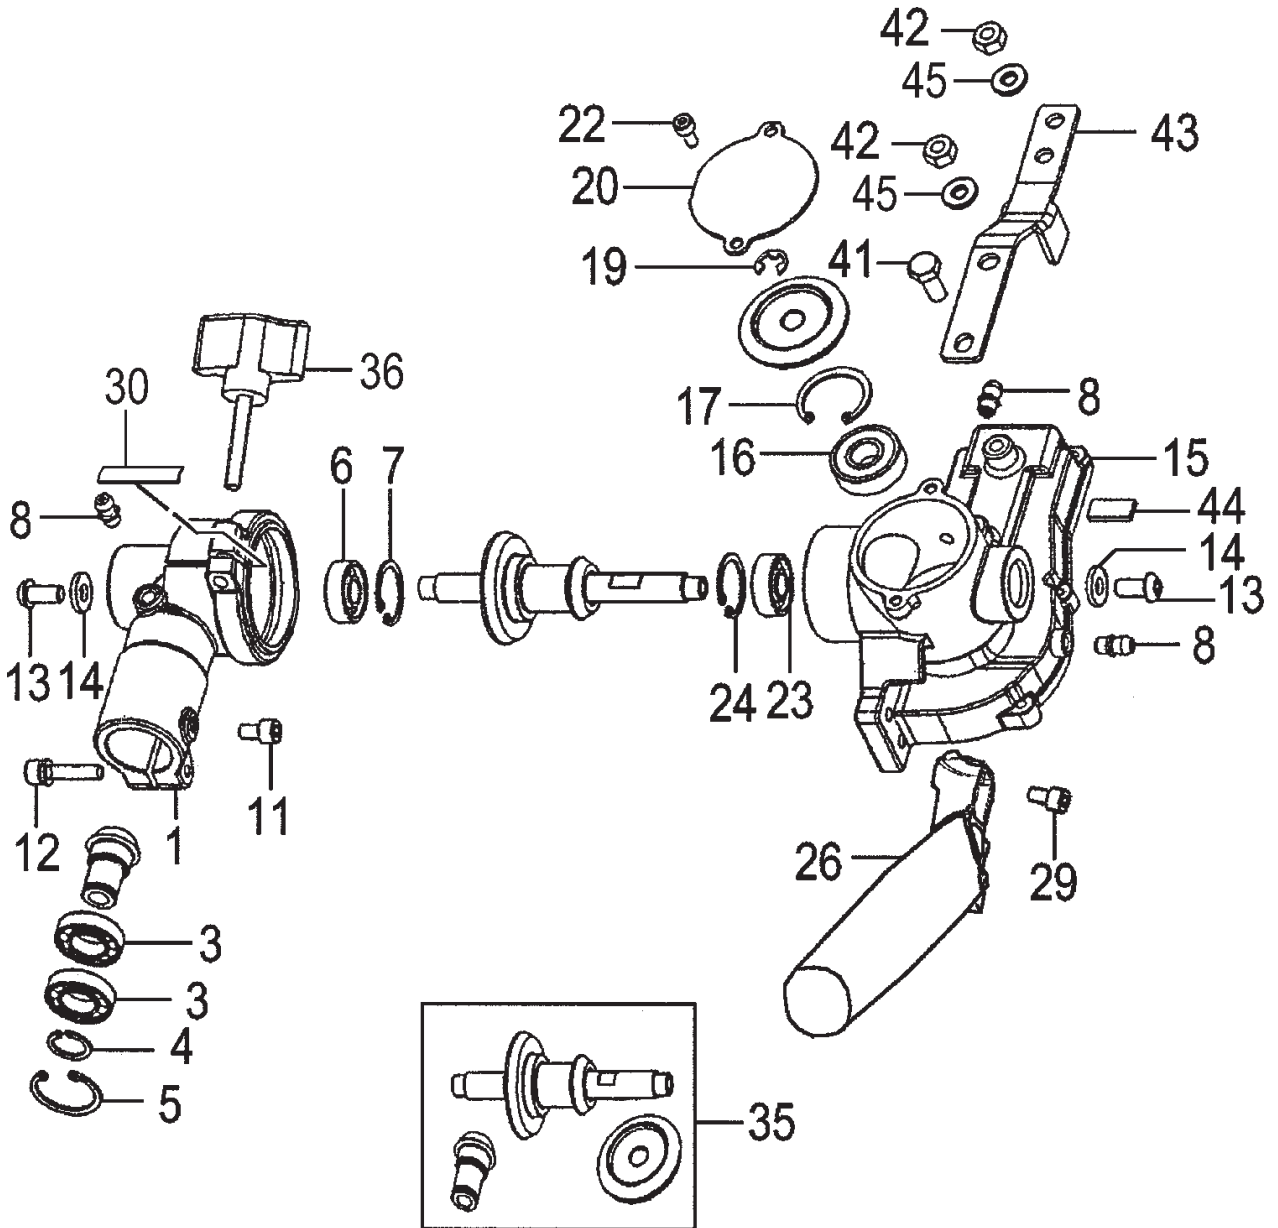

ITEM	PART NUMBER	DESCRIPTION	QTY	COMMENTS
9-1	3003228721	CASE,GEAR,A,24mm	1	
9-3	99961690101	BEARING,BALL,#6901ZZ	2	
9-4	99352012002	RING,STOP,S12,OUTER	1	
9-5	99351024002	RING,STOP,C-24,IN	1	
9-6	99961608013	BEARING,BALL,#608Z	1	
9-7	99351022002	RING,STOP,C22,IN	1	
9-8	30032250801	FITTING,GREASE	3	
9-11	99051050103	BOLT,HEX.HOLE,5X10	1	
9-12	99461050254	BOLT,HEX HOLE,5X25S	1	
9-13	99053060125	SCREW,HEX HOLE 6X12	2	
9-14	87132600200	WASHER,SPECIAL,B	2	
9-15	3013228620	CASE,GEAR B	1	
9-16	99961600014	BEARING,BALL,#6000DD	1	
9-17	99351026002	RING,STOP,IN,C-26	1	
9-19	99355060000	RING,STOP,E6	1	
9-20	3273228020	COVER,GEAR CASE A	1	
9-22	99051040085	BOLT,HEX,4x8	2	
9-23	99961608013	BEARING,BALL,#608Z	1	
9-24	99351022002	RING,STOP,C22,IN	1	
9-26	2103228620	HANDLE	1	
9-29	99053060153	BOLT,HEX,6X15	2	
9-30	0883228720	SEAL,D	1	
9-35	3023228602	GEAR & PINION SET	1	
9-36	5123228680	KNOB,HANDLE,A	1	
9-41	99023060141	BOLT,PLUS,6X14	1	
9-42	99187060001	NUT	2	
9-43	4623228620	PLATE,SUPPORT	1	
9-44	0863228620	SEAL,GREASE,B	1	
9-45	99201060011	WASHER,6	2