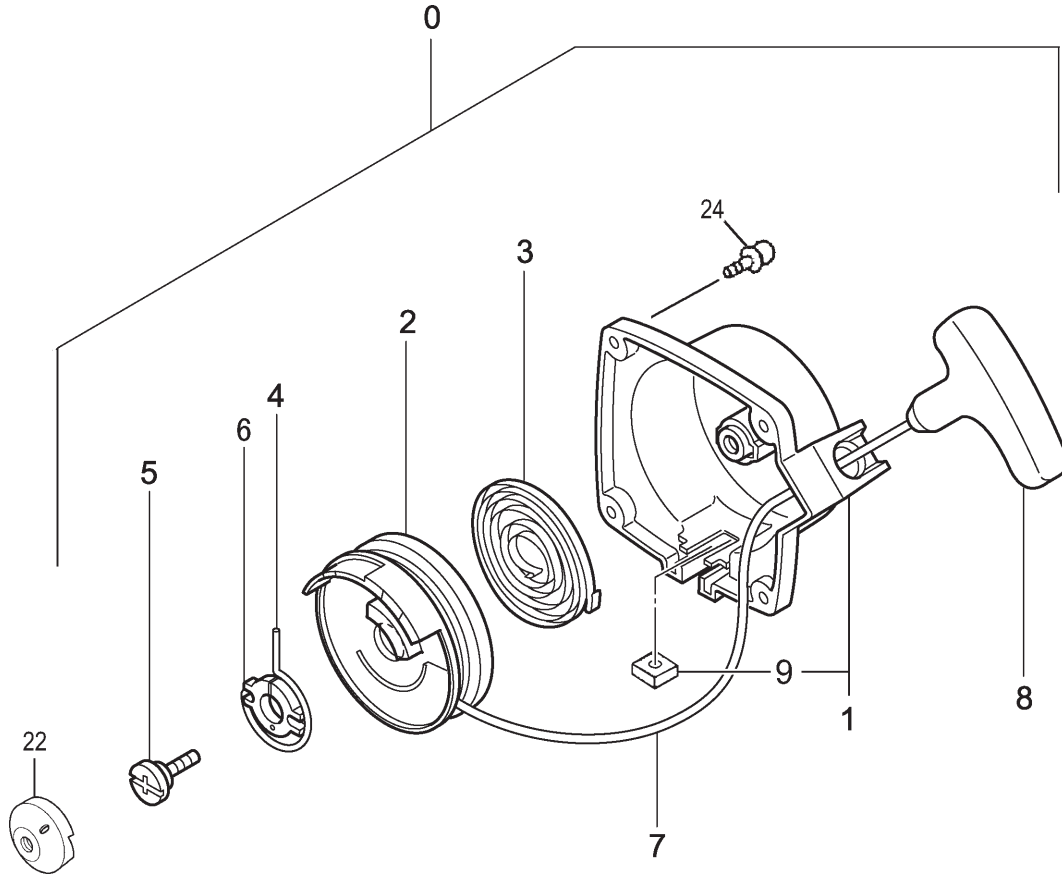

ITEM	PART NUMBER	DESCRIPTION	QTY	COMMENTS
1-1	1570168090	CAP, SPARK PLUG ASS'Y	1	
1-2	01802233200	PLUG, SPARK	1	
1-6	0010760090	CYLINDER SET	1	Includes gasket
1-7	99461050184	BOLT, HEX, 5X18, S	4	
1-9	0170735020	GASKET, CYLINDER	1	
1-11	04101601200	RING, PISTON	2	
1-12	0300750090	PISTON SET	1	Includes rings and circlips
1-13	03901620200	CIRCLIP, PISTON PIN	2	
1-14	0370704520	PIN, PISTON	1	
1-16	0460735082	CRANKSHAFT	1	
1-17	99962081225	BEARING, NEEDLE, F-810	1	
1-45	1910168090	WIRE, LEAD ASS'Y	1	
1-46	99464040184	BOLT, HEX, 4X18WS	2	
1-47	1820186A201	WASHER, SPECIAL	2	
1-50	1672101290	COIL, IGNITION	1	

ITEM	PART NUMBER	DESCRIPTION	QTY	COMMENTS
2-19	33000200230	SHIM,12.2X19X.20	1	Includes bearings, seals and gasket
2-19	33000200240	SHIM,12.2X19X.30	1	
2-31	0720304592	CRANKCASE ASSY	1	
2-32	99966122206	SEAL,OIL,#TC12227	2	
2-33	99961600115	BEARING,BALL,6001 C3	2	
2-34	0900735022	GASKET,CRANKCASE	1	
2-36	99461050164	BOLT,HEX,5X16,S	4	
2-51	1552101281	FLYWHEEL	1	
2-52	99201080011	WASHER,8	1	
2-54	99101080011	NUT,8	1	

ITEM	PART NUMBER	DESCRIPTION	QTY	COMMENTS
5-0	7620304590	STARTER ASS'Y	1	
5-1	7720304580	BODY, STARTER	1	
5-2	7740304520	PULLEY, STARTER	1	
5-3	7790304520	SPRING, RECOIL	1	
5-4	7770304520	ARM, SWING	1	
5-5	8390304520	SCREW, SET	1	
5-6	7710304520	STAY, PULLEY	1	
5-7	7830304520	ROPE, STARTER	1	
5-8	7850304520	HANDLE, STARTER	1	
5-9	3153334020	NUT, SPECIAL 5MM	1	
5-22	7980304520	PULLEY, STARTER	1	
5-24	99464040185	BOLT, HEX, 4x18WS	2	

ITEM	PART NUMBER	DESCRIPTION	QTY	COMMENTS
7-1	2890307080	DRUM,CLUTCH	1	
7-3	99350012002	RING,STOP,C-12 EX	1	
7-5	5990098021	CUSHION,RUBBER	1	
7-6	99051050163	BOLT,HEX,5X16	1	
7-8	99461050254	BOLT,HEX HOLE,5X25S	1	
7-11	1120304580	CASE,FAN	1	
7-15	3600099620	PIPE HOLDER	1	
7-26	99201050061	WASHER,5	1	
7-27	3243735020	WASHER,GEAR CASE	1	
7-28	3610099020	FITTING,METAL	1	