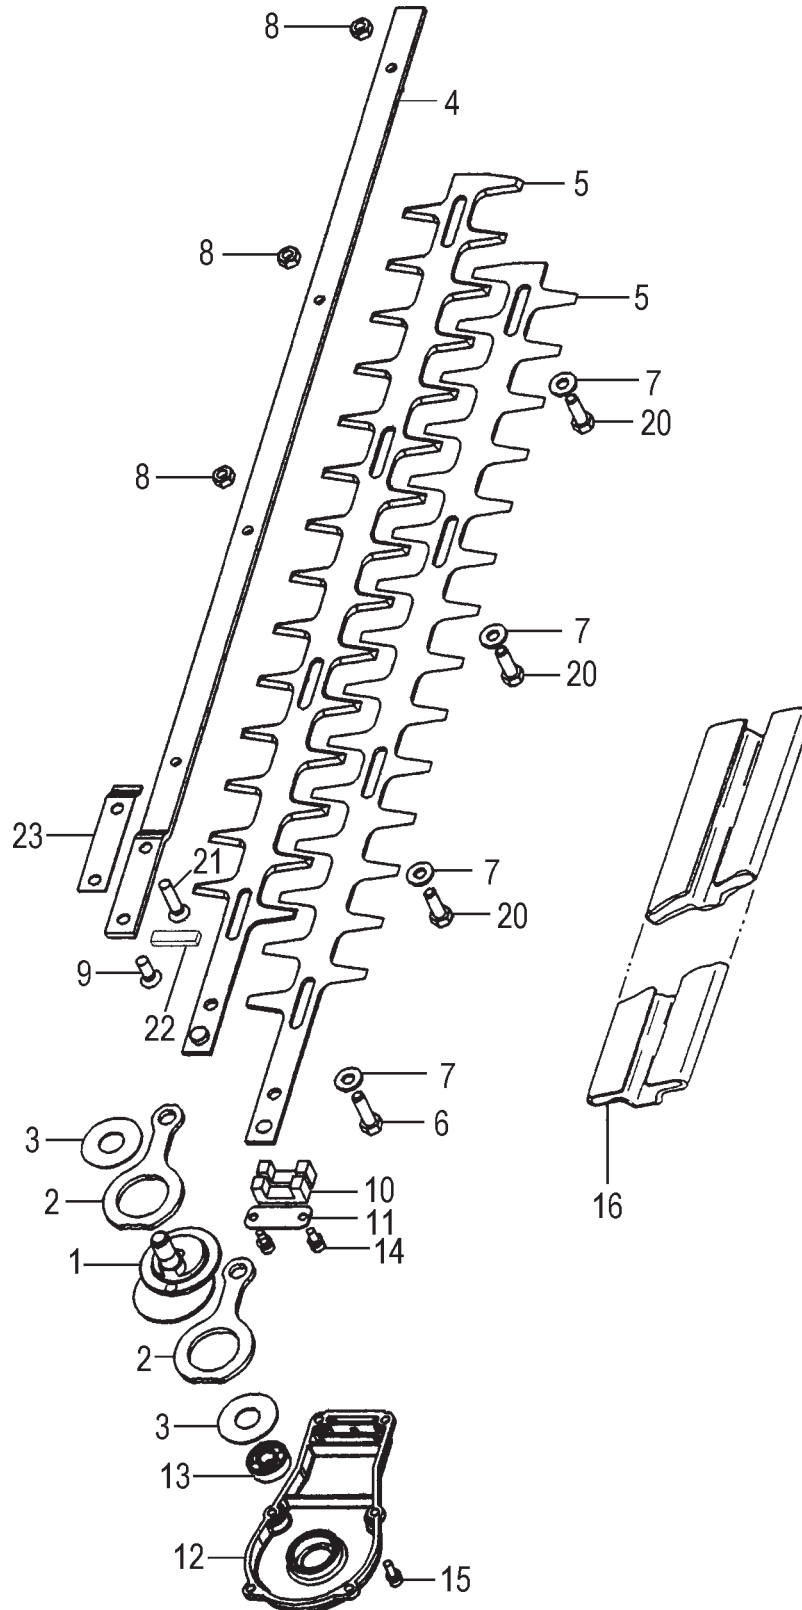

ITEM	PART NUMBER	DESCRIPTION	QTY	COMMENTS
10-1	1003228280	SHAFT,CAM	1	
10-2	1013316022	ROD,CAM	2	
10-3	0753228020	PLATE,GUIDE	2	
10-4	1223228621	BAR,24-5/8"OAL,METRIC	1	
10-5	1203228721	BLADE,A,DS,22"	2	
10-6	1243228720	BOLT,FIXING,A,M6	1	
10-7	12933202201	WASHER,7	4	
10-8	40927	NUT,FLANGE,6	3	
10-9	99052060165	BOLT,HEX,6X16	1	
10-10	0853228620	SEAL,GREASE,A	2	
10-11	1053228020	HOLDING,PLATE	1	
10-12	3283228022	COVER,GEAR CASE	1	
10-13	99961608013	BEARING,BALL,#608Z	1	
10-14	99461040104	BOLT,HEX,4X10,S	2	
10-15	99461040124	BOLT,HEX,4X12	6	
10-16	1383316820	COVER,CUTTER,22"	1	
10-20	1253228720	BOLT,CUTTER FIXING,B	3	
10-21	99052060255	BOLT,HEX FLUSH,6X25	1	
10-22	0873228620	SEAL,C	1	
10-23	2963228620	SPACER	1