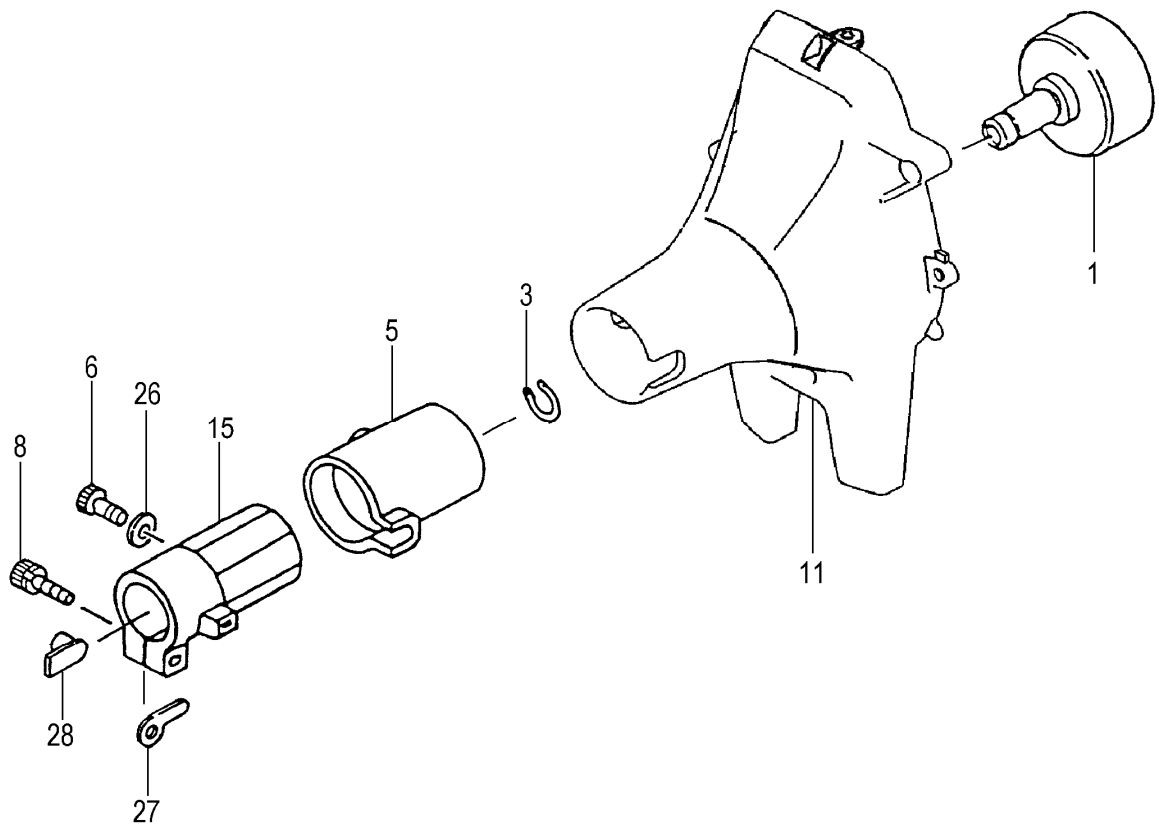

B47-08 FAN CASE

REF. NUMBER	PARTS NUMBER	DESCRIPTION	Q'TY	SERIAL NUMBER
B47-08 FAN CASE				
001	668-8601	CLUTCH SHAFT CAMP.	1	
003	668-4664	STOP RING C-12 OUTER	1	
005	669-1839	ANTI-VIBE RUBBER	1	
006	669-5046	HEX. HOLE BOLT 5X16	1	
008	668-4709	HEX.HOLE BOLT M5X25/S	1	
011	668-7029	FAN CASE, OR	1	
015	668-9651	PIPE HOLDER, TPE	1	
026	668-4918	WASHER M5	1	
027	668-9159	GEAR CASE WASHER	1	
028	668-9664	METAL FITTING	1