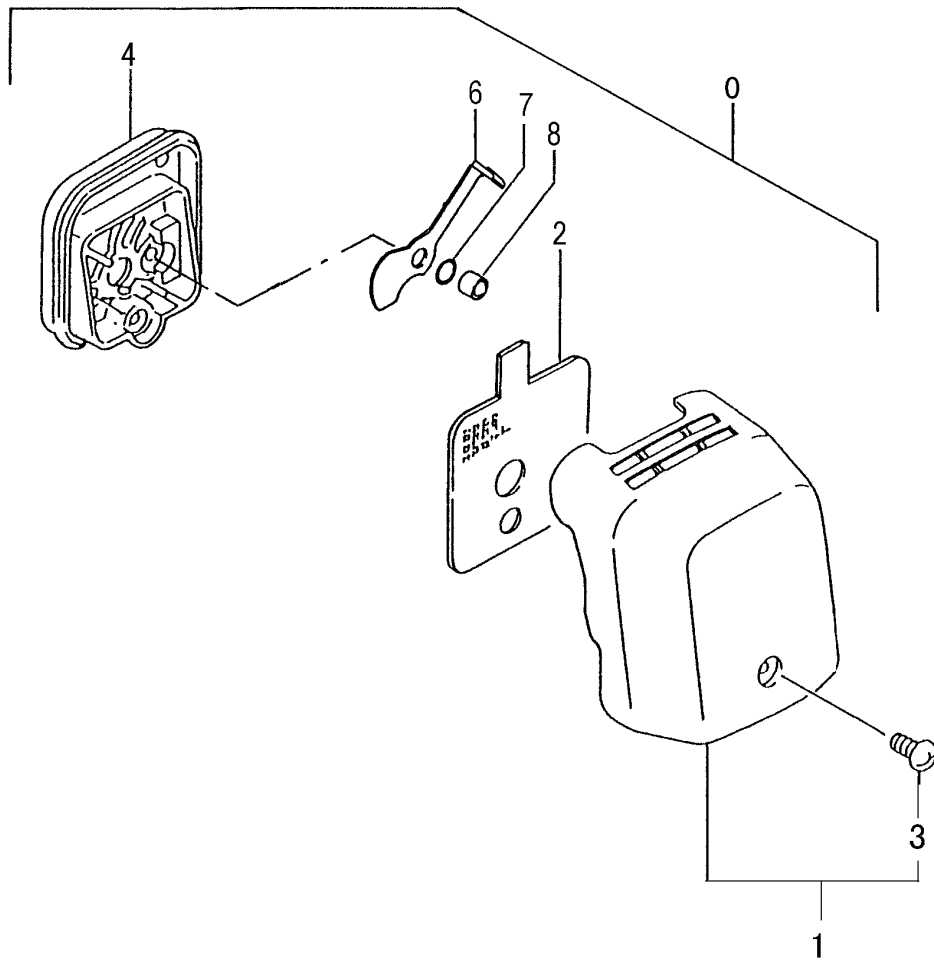

B47-06 AIR CLEANER

REF. NUMBER	PARTS NUMBER	DESCRIPTION	Q'TY	SERIAL NUMBER
B47-06	AIR CLEANER			
000	669-0048	CLEANER ASSY	1	
001	669-0391	CLEANER COVER SET	1	
002	668-4654	AIR CLEANER ELEMENT	1	
003	668-9737	SPECIAL SCREW	1	
004	668-4656	CLEANER BODY COMP.	1	
006	669-6098	CHOKE VALVE COMP.	1	
007	668-4658	WAVE WASHER 8	1	
008	668-4659	COLLAR 8	1