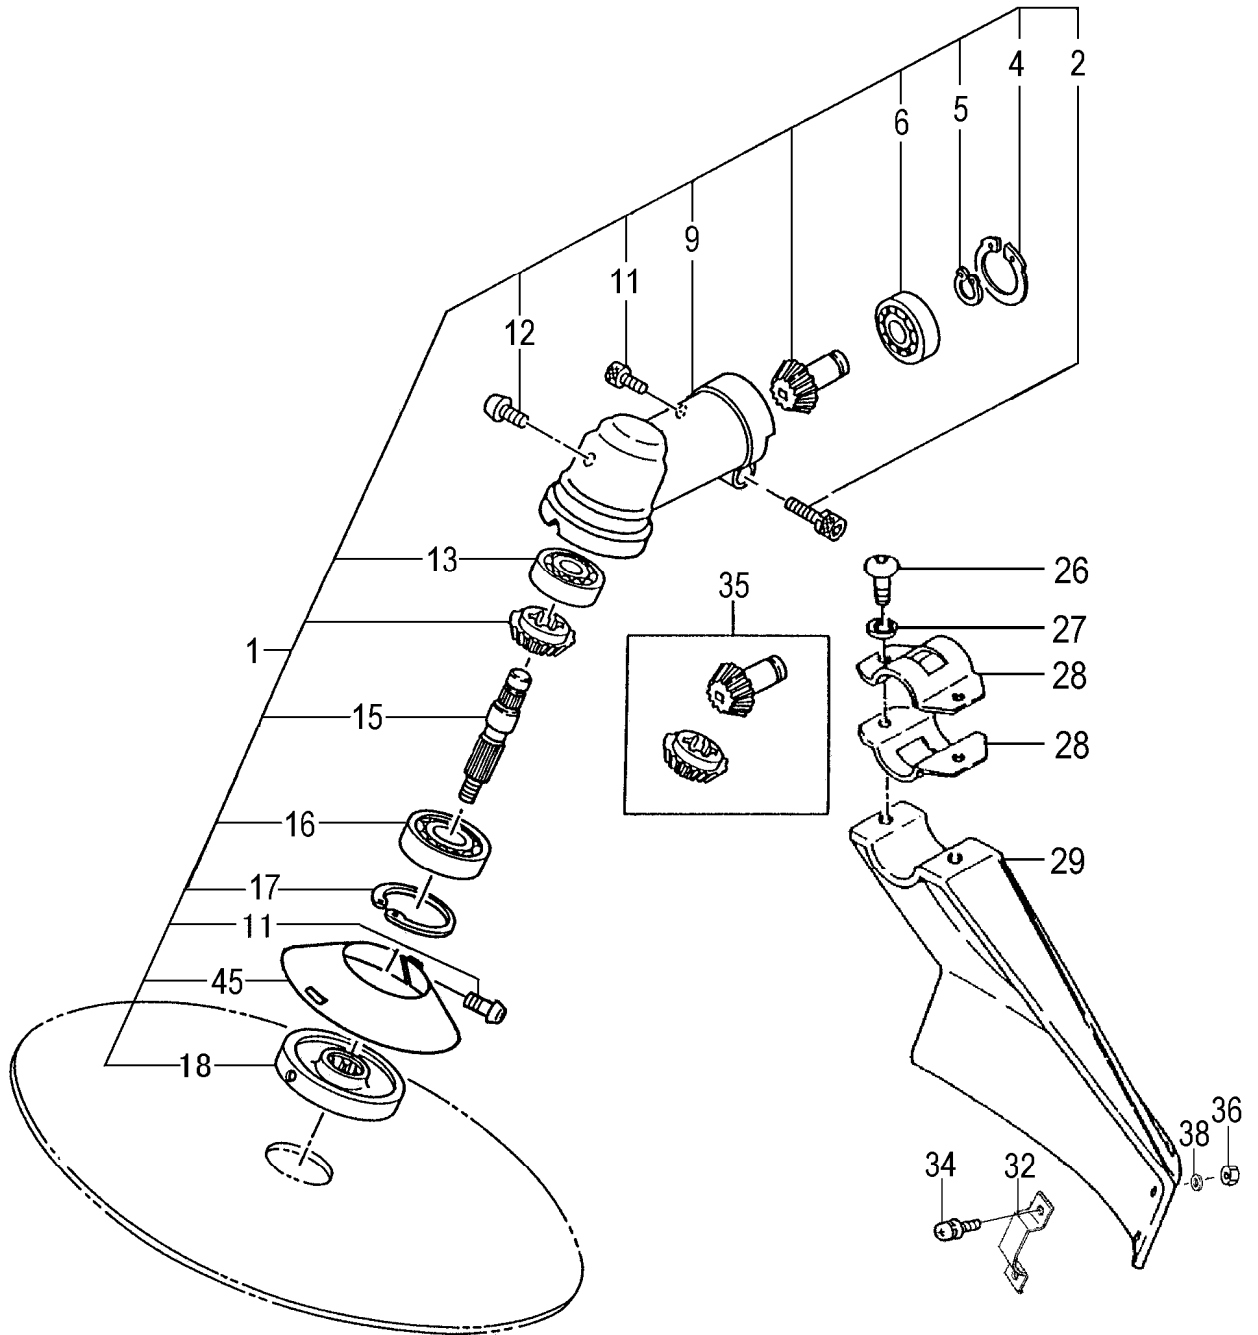

B47-11 GEAR CASE/SAFETY GUARD

REF. NUMBER	PARTS NUMBER	DESCRIPTION	Q'TY	SERIAL NUMBER
B47-11 GEAR CASE/SAFETY GUARD				
001	668-8819	GEAR CASE ASS'Y,24 DIA.	1	
002	668-4709	HEX.HOLE BOLT M5X25/S	1	
004	668-4732	STOP RING C-24,INNER	1	
005	669-5281	STOP RING C-9, OUTER	1	
006	668-4735	BALL BEARING 609Z ST	1	
009	668-8815	GEAR CASE 24	1	
011	669-5414	SCREW 5X12/W.S	2	
012	668-9109	OILING BOLT	1	
013	669-5567	BALL BEARING 626 , 19MM/OD	1	
015	668-8949	GEAR SHAFT	1	
016	669-5527	BALL BEARING 6000D, 26MM/OD	1	
017	669-5294	STOP RING C-26, INNER	1	
018	668-9033	CUTTER HOLDER	1	
026	668-5064	HEX. SOCKET HD. BOLT (W/BUTTON)	2	
027	668-4826	S.WASHER 6	2	
028	668-5065	SAFETY GUARD BRACKET	2	
029	668-5066	SAFETY COVER COMP.	1	
032	668-5067	KNIFE	1	
034	668-5068	MACHINE SCREW (W/SP. WASHER) M	2	
035	668-8883	GEAR/PINION SET	1	
036	668-5069	NUT M4	2	
038	668-5070	BOLT WASHER M4	2	
045	668-8917	GEAR CASE COVER	1