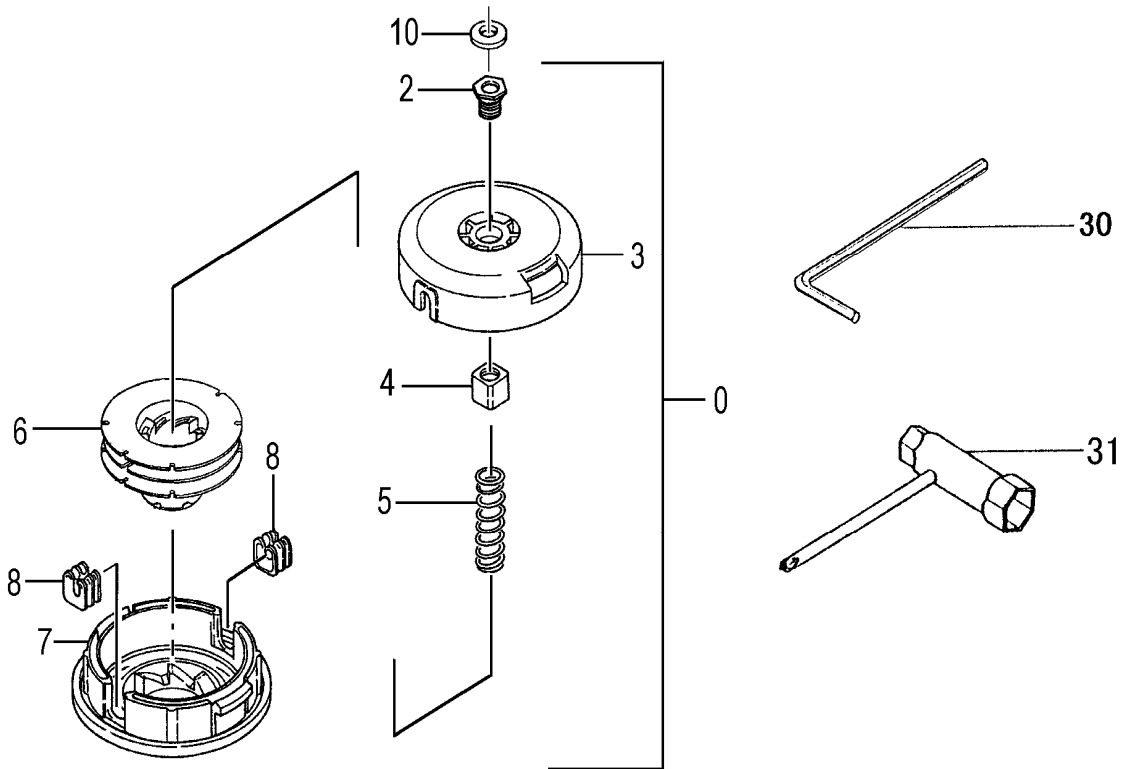

B55-11 TOOLS & NYLON HEAD

REF. NUMBER	PARTS NUMBER	DESCRIPTION	Q'TY	SERIAL NUMBER
B55-11 TOOLS & NYLON HEAD				
000	668-4755	NYLON HEAD ASS'Y	1	
002	668-4756	MOUNTING NUT L-M10X1.25	1	
003	668-4757	CUTTING BODY	1	
004	668-4758	SPECIAL NUT	1	
005	668-4759	REEL SPRING	1	
006	668-4760	SPOOL	1	
007	668-4761	CUTTING BODY CAP	1	
008	668-4762	EYELET	2	
010	668-5072	BOLT WASHER M12	1	
030	668-4813	HEX. BAR WRENCH 4MM	1	
031	668-4764	BOX WRENCH (HEX. SOCKET 17/19)	1