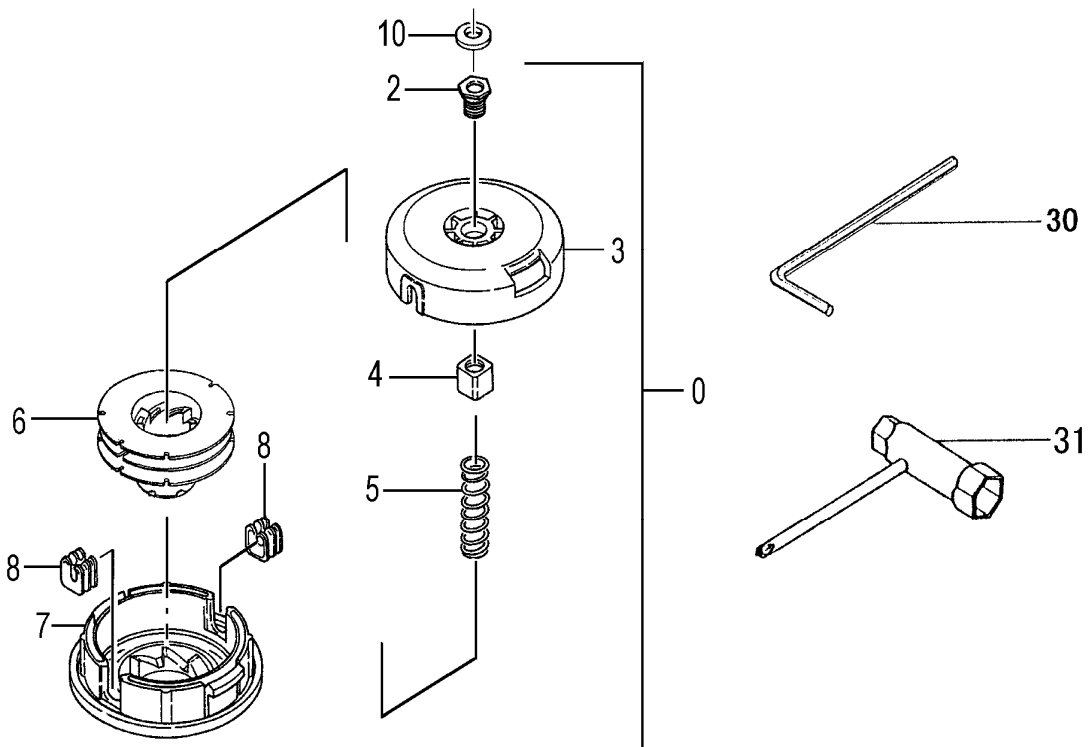

B60-11 TOOLS & NYLON HEAD

REF. NUMBER	PARTS NUMBER	DESCRIPTION	Q'TY	SERIAL NUMBER
B60-11 TOOLS & NYLON HEAD				
000	668-4755	NYLON HEAD ASS'Y	1	
002	668-4756	MOUNTING NUT L-M10X1.25	1	
003	668-4757	CUTTING BODY	1	
004	668-4758	SPECIAL NUT	1	
005	668-4759	REEL SPRING	1	
006	668-4760	SPOOL	1	
007	668-4761	CUTTING BODY CAP	1	
008	668-4762	EYELET	2	
010	668-5072	BOLT WASHER M12	1	
030	668-4813	HEX. BAR WRENCH 4MM	1	
031	668-4764	BOX WRENCH (HEX. SOCKET 17/19)	1