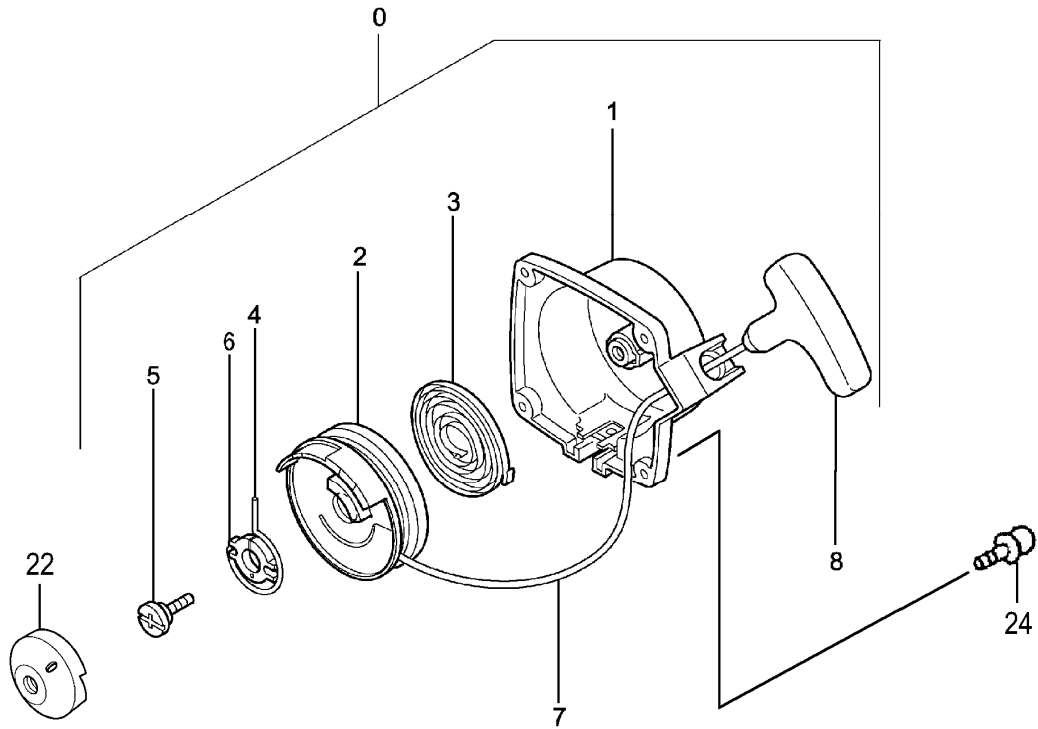

B60-05 RECOIL STARTER

REF. NUMBER	PARTS NUMBER	DESCRIPTION	Q'TY	SERIAL NUMBER
B60-05 RECOIL STARTER				
000	668-4938	RECOIL STARTER BODY ASS'Y	1	
001	668-4944	RECOIL STARTER BODY COMP.	1	
002	668-4941	STARTER ROPE REEL	1	
003	668-4942	RECOIL SPRING	1	
004	668-4940	SWING ARM	1	
005	668-4679	SET SCREW	1	
006	668-4939	PULLEY STAY	1	
007	668-4943	ROPE 3.0X800	1	
008	668-4680	STARTER HANDLE	1	
022	668-4937	STARTER PULLEY	1	
024	669-5508	HEX. HOLE BOLT 4X18WS	2