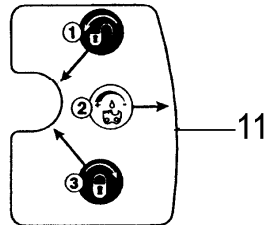

C38-06 LABELS

REF. NUMBER	PARTS NUMBER	DESCRIPTION	Q'TY	SERIAL NUMBER
C38-06	LABELS			
003	N/A	Not Available	1	
009	N/A	Not Available	1	
010,1	N/A	Not Available	1	
010	N/A	Not Available	2	
011	N/A	Not Available	1	
012	N/A	Not Available	1