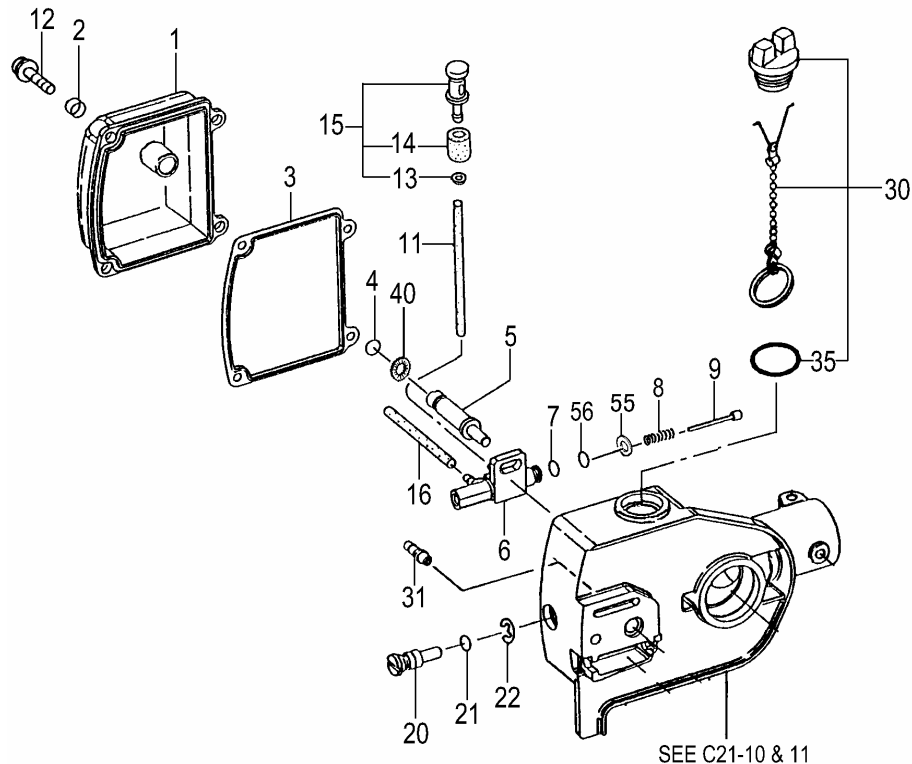

C21-09 GEAR CASE-1

REF. NUMBER	PARTS NUMBER	DESCRIPTION	Q'TY	SERIAL NUMBER
C21-09 GEAR CASE-1				
001	668-6138	OIL TANK COVER	1	
002	668-5961	COLLAR 3	4	
003	669-0084	OIL TANK GASKET	1	
004	669-5661	O-RING P-5	1	
005	668-9757	STEP BOLT A	1	
006	668-6487	OIL PUMP COMP.	1	
007	669-5661	O-RING P-5	1	
008	669-0381	OIL PUMP SPRING	1	
009	668-6608	OIL PUMP PISTON COMP.	1	
011	669-2414	FUEL PIPE 3X5X60	1	
012	669-5403	SMALL SCREW 4X12WS	4	
013	668-4661	WASHER 5	1	
014	669-0917	OIL FILTER	1	
015	669-0913	FILTER ASS'Y	1	
016	669-2415	FUEL PIPE 3X5X75	1	
020	669-1066	OIL PUMP ADJUSTER	1	
021	669-5661	O-RING P-5	1	
022	669-5311	STOP RING E-6	1	
030	669-2050	OIL TANK CAP ASS'Y	1	
031	668-6637	BANJO, OIL PUMP	1	
035	669-5670	O-RING P-15	1	
040	669-5239	8 PUSH NUT	1	Y288811 -
055	669-5187	WASHER 2	1	
056	669-5656	O-RING 1.4	1