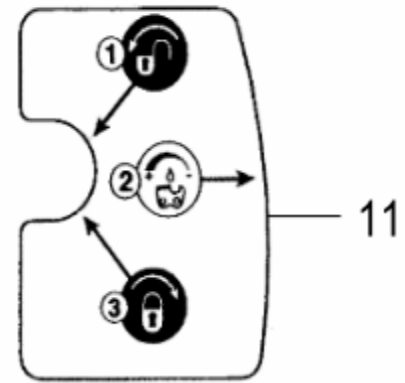

C21-13 LABELS

REF. NUMBER	PARTS NUMBER	DESCRIPTION	Q'TY	SERIAL NUMBER
C21-13 LABELS				
001	N/A	Not Available	1	
002	N/A	Not Available	1	
003	N/A	Not Available	1	
004	N/A	Not Available	2	
005	N/A	Not Available	1	
007	N/A	Not Available	1	
009	N/A	Not Available	1	
010	N/A	Not Available	1	
011	N/A	Not Available	1	
029	N/A	Not Available	1