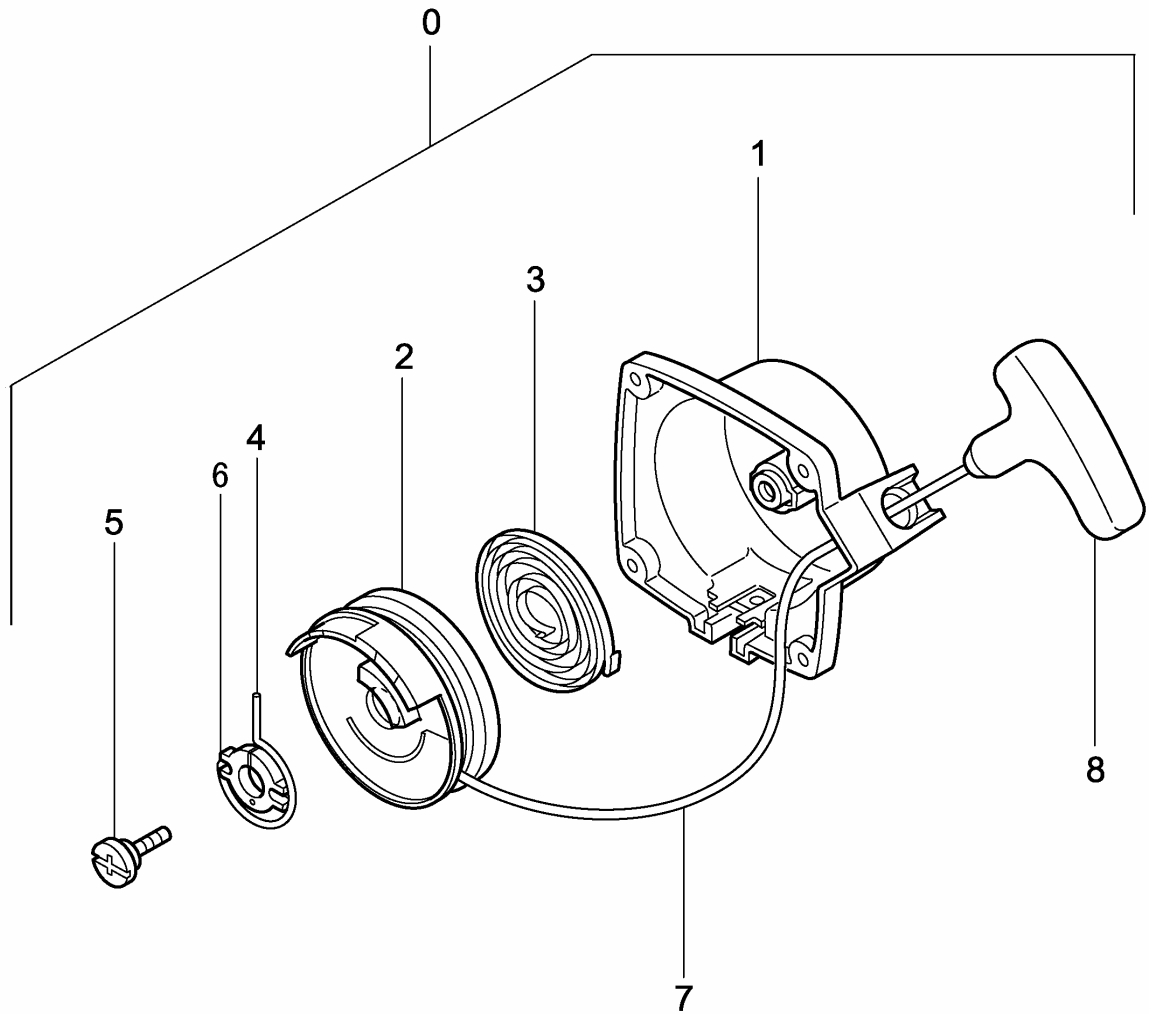

C21-05 RECOIL STARTER

REF. NUMBER	PARTS NUMBER	DESCRIPTION	Q'TY	SERIAL NUMBER
C21-05 RECOIL STARTER				
000	668-4938	RECOIL STARTER BODY ASS'Y	1	
001	668-4944	RECOIL STARTER BODY COMP.	1	
002	668-4941	STARTER ROPE REEL	1	
003	668-4942	RECOIL SPRING	1	
004	668-4940	SWING ARM	1	
005	668-4679	SET SCREW	1	
006	668-4939	PULLEY STAY	1	
007	668-4943	ROPE 3.0X800	1	
008	668-4680	STARTER HANDLE	1