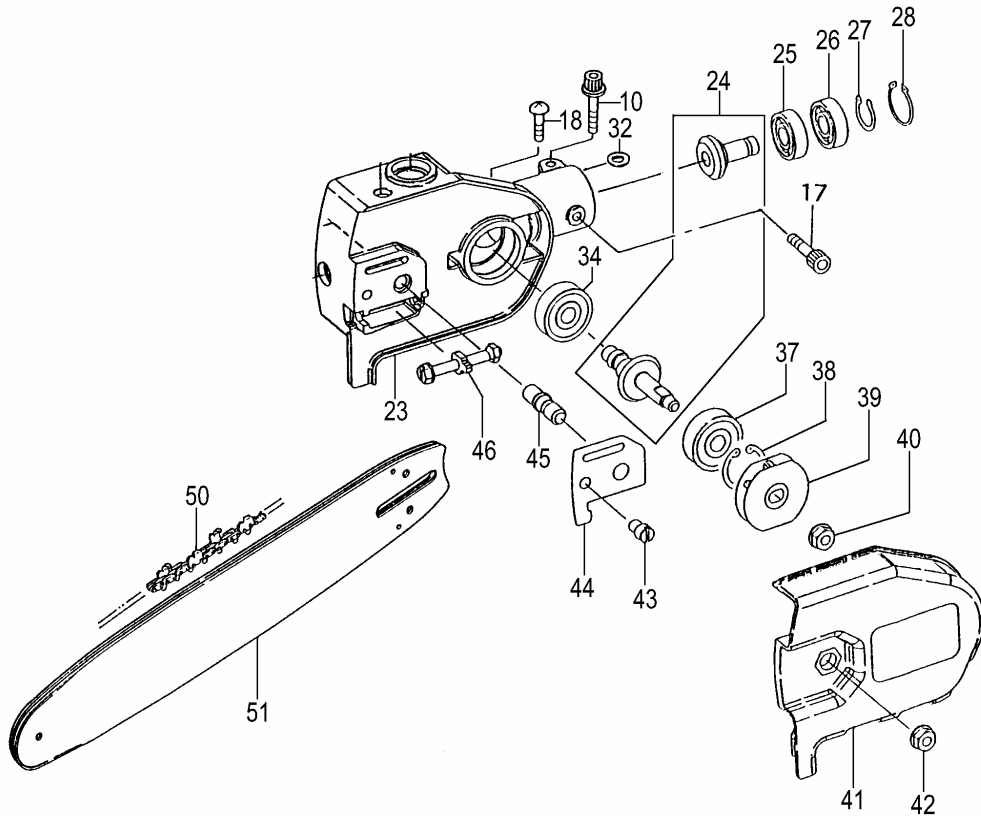

C21-10 GEAR CASE-2 (SERIAL # -Z196000)

REF. NUMBER	PARTS NUMBER	DESCRIPTION	Q'TY	SERIAL NUMBER
C21-10 GEAR CASE-2 (SERIAL # -Z196000)				
010	669-5492	HEX. HOLE BOLT 5X22/S	1	
017	669-5042	HEX. HOLE BOLT 5X10	1	
018	669-5458	SCREW 6X8	1	
023	668-5793	CASE	1	
024	668-8835	GEAR/PINION SET, SPARE	1	
025	668-4734	BALL BEARING 609	1	
026	668-4735	BALL BEARING 609Z ST	1	
027	669-5281	STOP RING C-9, OUTER	1	
028	668-4732	STOP RING C-24,INNER	1	
032	669-3248	STARTER PAWL WASHER	1	
034	668-4738	BALL BEARING #608,22MM/OD	1	
037	669-5576	BALL BEARING 638Z	1	
038	668-4741	STOP RING C-28,INNER	1	
039	668-9117	SPROCKET COMP.,3/8	1	
040	669-5170	FLANGE NUT 6	1	
041	668-6038	SIDE COVER COMP.	1	
042	668-7105	CHAIN BAR CLAMP NUT	1	
043	668-7129	GUIDE BAR KNOCK PIN	1	
044	669-0725	GUIDE PLATE	1	
045	668-6802	GUIDE BAR TIGHTENING BOLT	1	
046	668-7063	CHIAN TENSIONER ASS'Y	1	
050	668-7176	SAW CHAIN, 10 INCH, 3/8	1	
051	668-6875	GUIDE BAR, 10 INCH, S/N	1