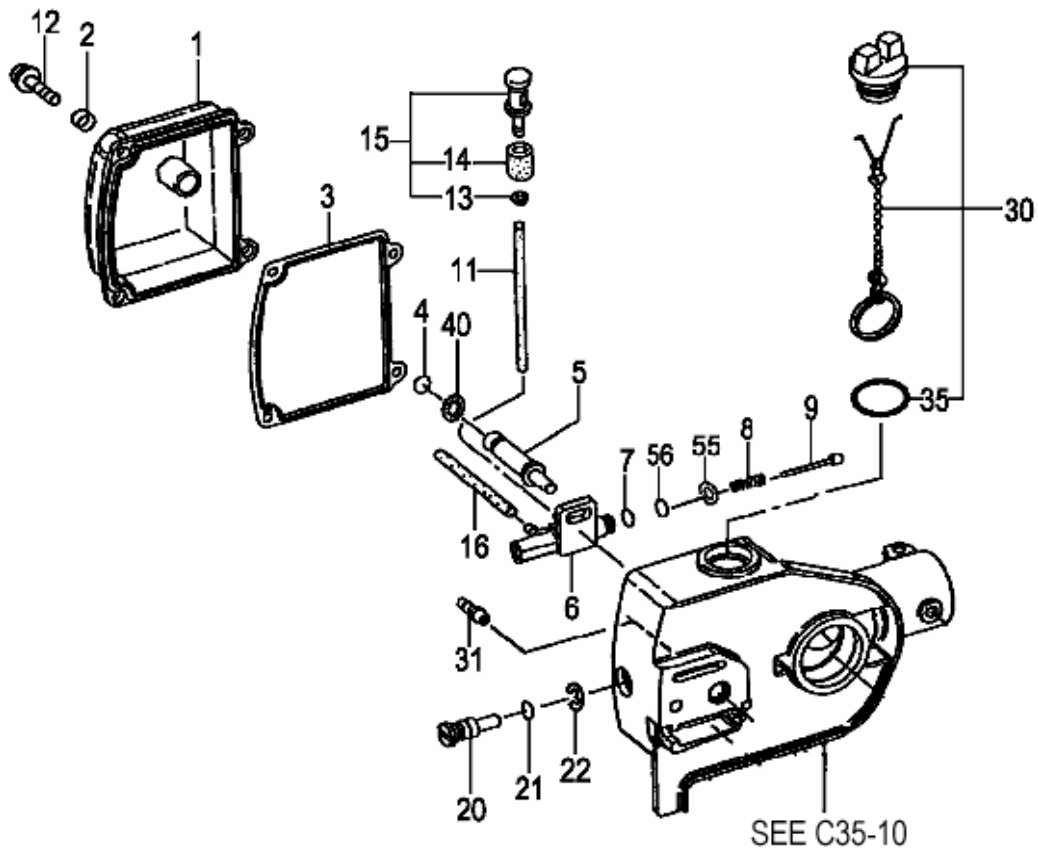

C35-09 GEAR CASE-1

REF. NUMBER	PARTS NUMBER	DESCRIPTION	Q'TY	SERIAL NUMBER
C35-09	GEAR CASE-1			
001	668-6138	OIL TANK COVER	1	
002	668-5961	COLLAR 3	4	
003	669-0084	OIL TANK GASKET	1	
004	669-5661	O-RING P-5	1	
005	668-9757	STEP BOLT A	1	
006	668-6487	OIL PUMP COMP.	1	
007	669-5661	O-RING P-5	1	
008	669-0381	OIL PUMP SPRING	1	
009	668-6608	OIL PUMP PISTON COMP.	1	
011	669-2414	FUEL PIPE 3X5X60	1	
012	669-5403	SMALL SCREW 4X12WS	4	
013	668-4661	WASHER 5	1	
014	669-0917	OIL FILTER	1	
015	669-0913	FILTER ASS'Y	1	
016	669-2415	FUEL PIPE 3X5X75	1	
020	669-1066	OIL PUMP ADJUSTER	1	
021	669-5661	O-RING P-5	1	
022	669-5311	STOP RING E-6	1	
030	669-2050	OIL TANK CAP ASS'Y	1	
031	668-6637	BANJO, OIL PUMP	1	
035	669-5670	O-RING P-15	1	
040	669-5239	8 PUSH NUT	1	
055	669-5187	WASHER 2	1	
056	669-5656	O-RING 1.4	1