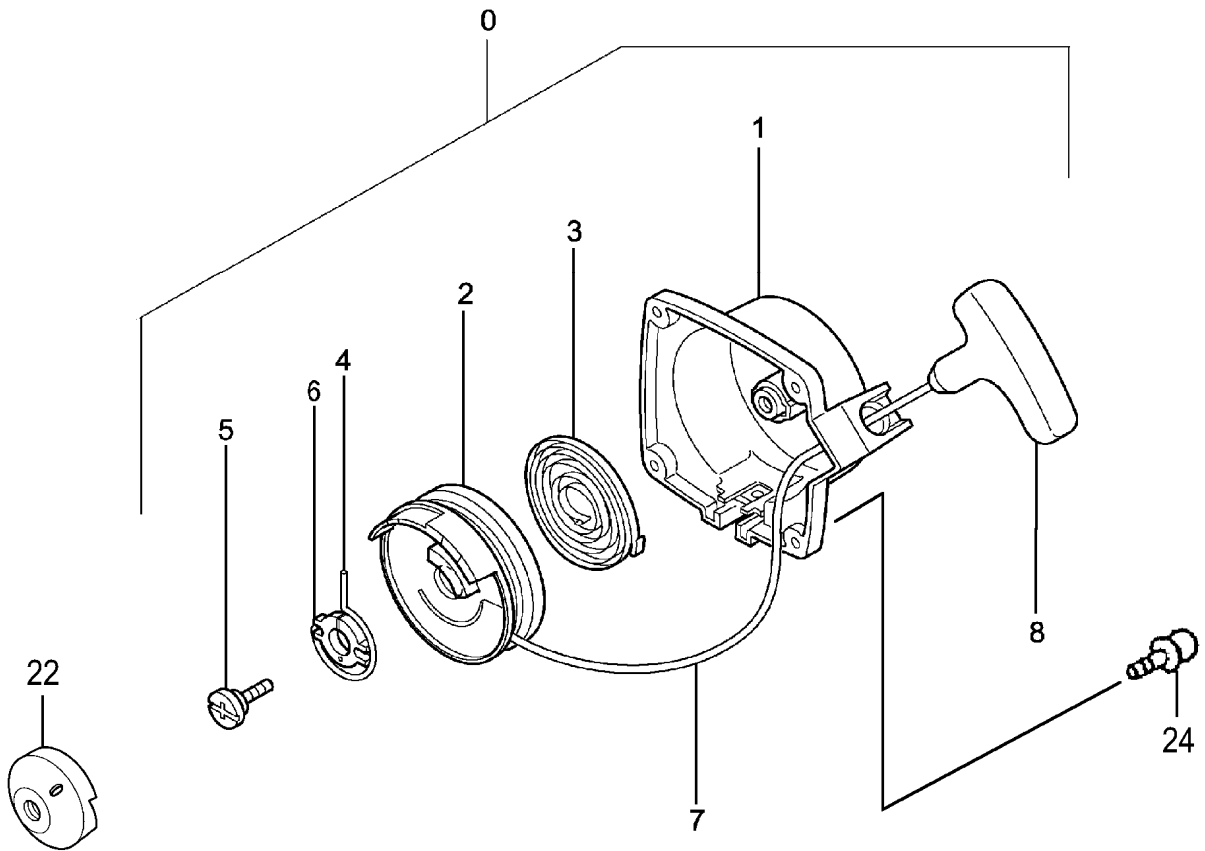

C35-05 RECOIL STARTER

REF. NUMBER	PARTS NUMBER	DESCRIPTION	Q'TY	SERIAL NUMBER
C35-05 RECOIL STARTER				
000	668-4938	RECOIL STARTER BODY ASS'Y	1	
001	668-4944	RECOIL STARTER BODY COMP.	1	
002	668-4941	STARTER ROPE REEL	1	
003	668-4942	RECOIL SPRING	1	
004	668-4940	SWING ARM	1	
005	668-4679	SET SCREW	1	
006	668-4939	PULLEY STAY	1	
007	668-4943	ROPE 3.0X800	1	
008	668-4680	STARTER HANDLE	1	
022	668-4937	STARTER PULLEY	1	
024	669-5508	HEX. HOLE BOLT 4X18WS	2