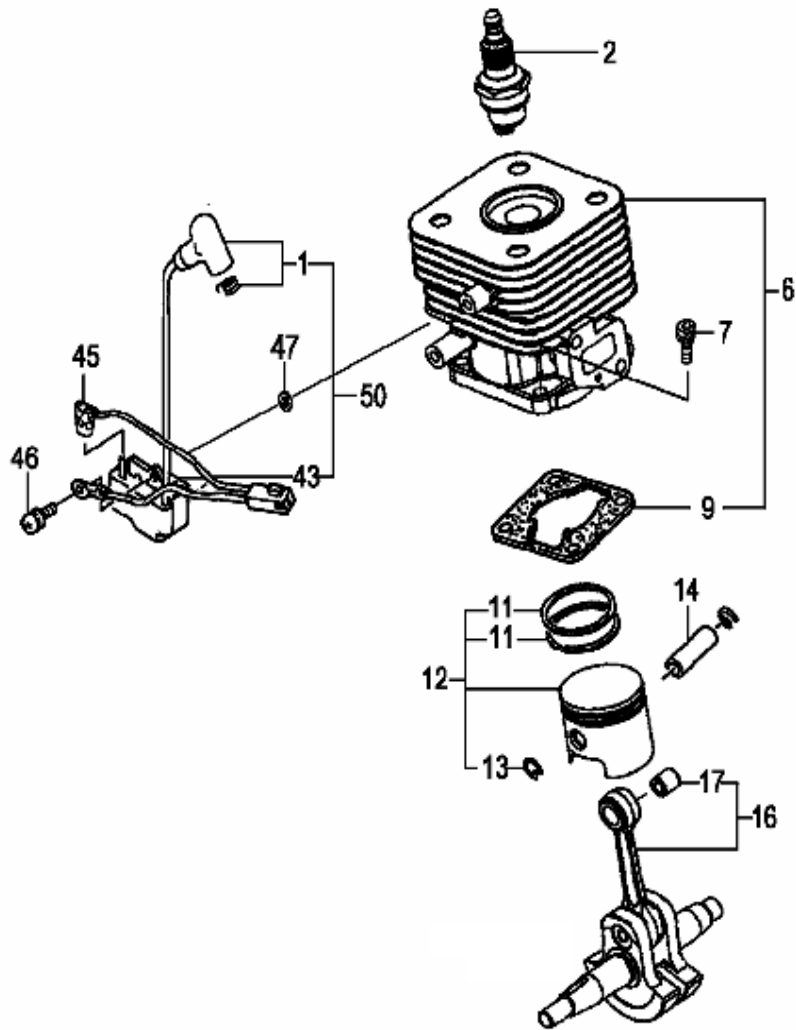

# C35-01 CYLINDER/PISTON/CRANK SHAFT

REF. NUMBER	PARTS NUMBER	DESCRIPTION	Q'TY	SERIAL NUMBER
<b>C35-01</b>	<b>CYLINDER/PISTON/CRANK SHAFT</b>			
001	668-4894	PLUG CAP ASS'Y	1	
002	668-5052	SPARK PLUG CJ6	1	
006	668-4897	CYLINDER SET	1	
007	668-4586	HEX.HOLE BOLT M5X18/S	4	
009	668-4896	CYLINDER GASKET	1	
011	668-4588	PISTON RING	2	
012	668-4898	PISTON SET	1	
013	668-4590	PISTON PIN CIRCLIP	2	
014	668-4591	PISTON PIN	1	
016	668-6219	CRANK SHAFT COMP.	1	
017	669-5589	NEEDLE BRG F-810 1.4X8.5	1	
043	668-7683	IGNITION COIL COMP.	1	
045	668-7965	LEAD WIRE ASS'Y	1	
046	668-4599	HEX.HOLE BOLT M4X18/WS	2	
047	668-4600	WASHER	2	
050	668-7680	IGNITION COIL ASS'Y	1	

# C35-05 RECOIL STARTER

REF. NUMBER	PARTS NUMBER	DESCRIPTION	Q'TY	SERIAL NUMBER
<b>C35-05 RECOIL STARTER</b>				
000	668-4938	RECOIL STARTER BODY ASS'Y	1	
001	668-4944	RECOIL STARTER BODY COMP.	1	
002	668-4941	STARTER ROPE REEL	1	
003	668-4942	RECOIL SPRING	1	
004	668-4940	SWING ARM	1	
005	668-4679	SET SCREW	1	
006	668-4939	PULLEY STAY	1	
007	668-4943	ROPE 3.0X800	1	
008	668-4680	STARTER HANDLE	1	
022	668-4937	STARTER PULLEY	1	
024	669-5508	HEX. HOLE BOLT 4X18WS	2	