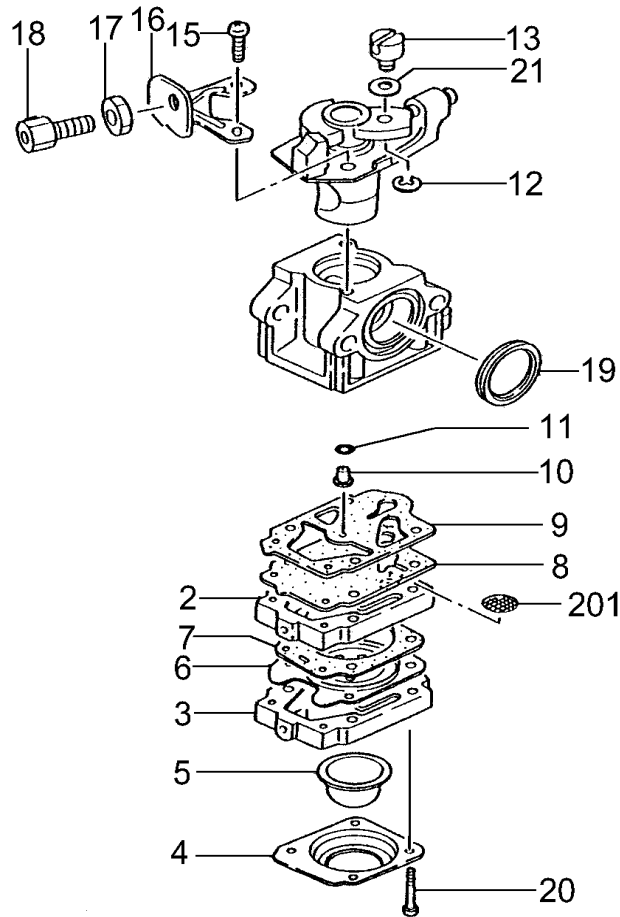

C35-06 CARBURETOR

REF. NUMBER	PARTS NUMBER	DESCRIPTION	Q'TY	SERIAL NUMBER
C35-06 CARBURETOR				
002	668-4879	PUMP BODY COMP.	1	
003	668-4687	PRIMING PUMP COMP.	1	
004	668-4688	DIAPHRAGM COVER	1	
005	668-4689	PRIMING BODY	1	
006	669-0830	METERING DIAPHRAGM COMP.	1	
007	668-4691	DIAPHRAGM GASKET	1	
008	668-4693	PUMP DIAPHRAGM	1	
009	669-1457	PUMP GASKET	1	
010	669-1874	LONG MAIN JET #38	1	
011	668-4695	O-RING	1	
012	668-4696	STOP RING	1	
013	668-4697	SWIVEL	1	
015	668-4870	THROTTLE SET SCREW	2	
016	668-4873	CABLE ADJUSTER STAY	1	
017	669-2005	CABLE ADJUST NUT	1	
018	668-4871	CABLE ADJUSTER	1	
019	668-4875	CLEANER PACKING	1	
020	668-4699	SET SCREW	4	
021	668-4874	THRUST WASHER	1	
201	668-4700	INLET SCREEN	1	
	669-2190	CARB.REPAIR KIT,K20WYJ	1	
	669-2199	REPAIR KIT DIAPHRAGM,,D20WY	1