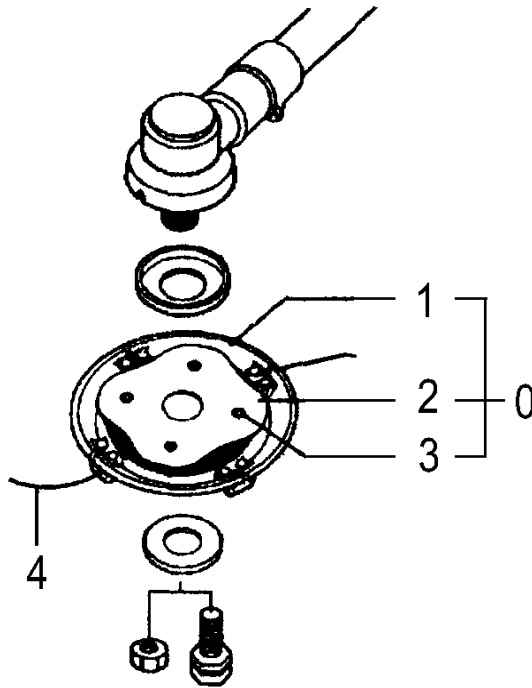

**S54**

***Tanaka***

**CH-100/300**

**Serial No.**

# S54-01 CH-100 NYLON HEAD KIT

REF. NUMBER	PARTS NUMBER	DESCRIPTION	Q'TY	REMARKS /SERIAL NO.
<b>S54-01 NYLON HEAD KIT</b>				
001	NLA	No Longer Available	1	
002	668-4855	NYLON CORD BODY	1	
003	668-4612	HEX.NUT M8	1	
004	668-4611	WASHER M8	1	

# S54-02 CH-300 NYLON HEAD KIT

REF. NUMBER	PARTS NUMBER	DESCRIPTION	Q'TY	REMARKS /SERIAL NO.
<b>S54-02 NYLON HEAD KIT</b>				
000	669-7155	NYLON CORD BODY COMP	1	
001	669-7216	DISC	1	
002	669-7217	NYLON CORD BODY	1	
003	669-7218	FLAT HEADD SCREW 4X12	4	
004	669-7219	NYLON LINE RED 4M	1	