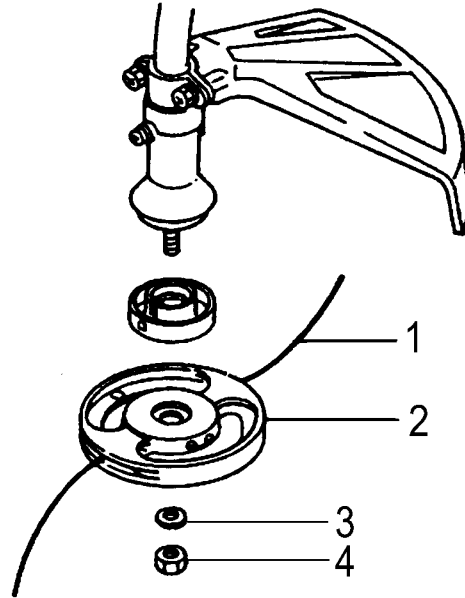

**S54**

***Tanaka***

**CH-100/300**

**Serial No.**

# S54-01 CH-100 NYLON HEAD KIT

REF. NUMBER	PARTS NUMBER	DESCRIPTION	Q'TY	REMARKS /SERIAL NO.
<b>S54-01 NYLON HEAD KIT</b>				
001	NLA	No Longer Available	1	
002	668-4855	NYLON CORD BODY	1	
003	668-4612	HEX.NUT M8	1	
004	668-4611	WASHER M8	1	

# S54-02 CH-300 NYLON HEAD KIT

REF. NUMBER	PARTS NUMBER	DESCRIPTION	Q'TY	REMARKS /SERIAL NO.
<b>S54-02 NYLON HEAD KIT</b>				
000	669-7155	NYLON CORD BODY COMP	1	
001	669-7216	DISC	1	
002	669-7217	NYLON CORD BODY	1	
003	669-7218	FLAT HEADD SCREW 4X12	4	
004	669-7219	NYLON LINE RED 4M	1	