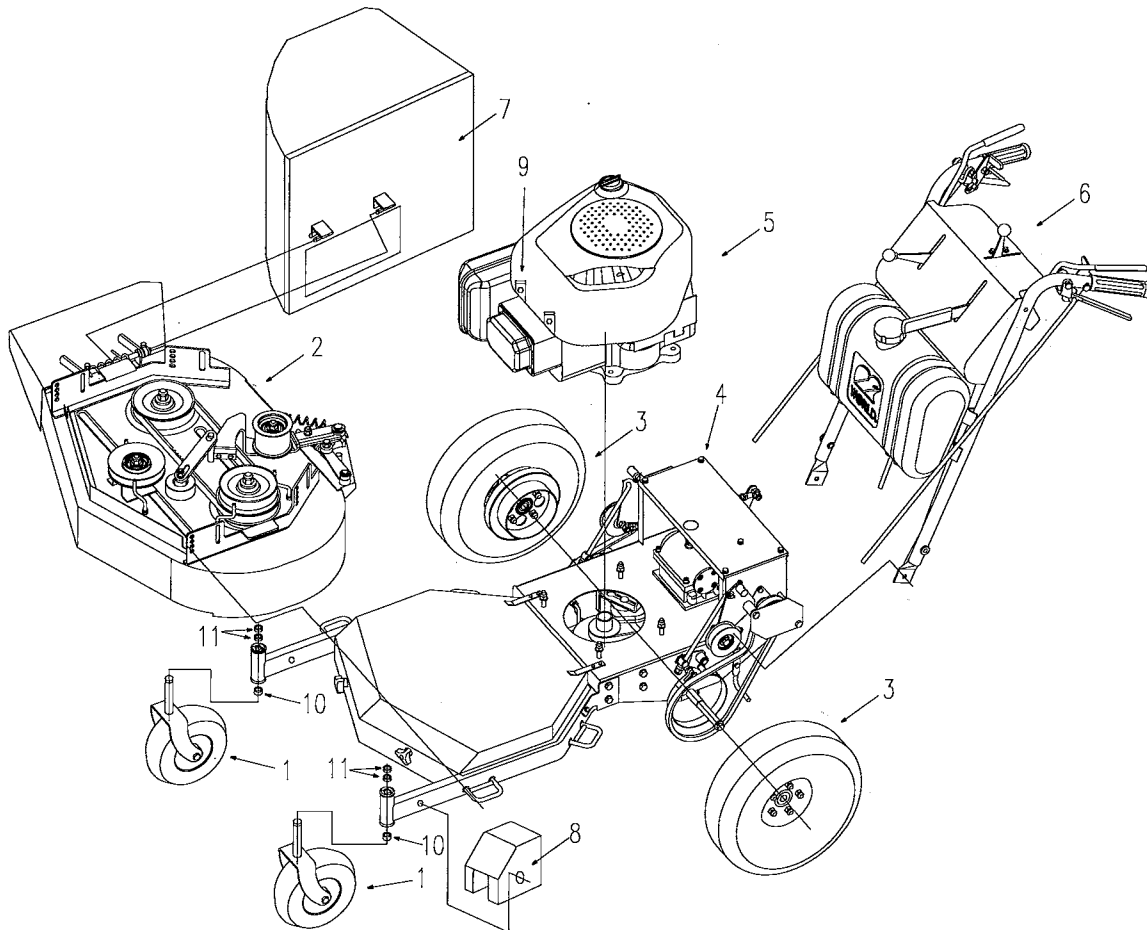

# CONTENT

---

Mower Assembly .....	1
Caster Assembly .....	2
Cutter Deck.....	3
Engine Frame Assembly .....	5
Transmission Assembly .....	7
Handle Bar & Console.....	9
Drive wheel Assembly.....	11
Recoil Start-up Wiring Harness.....	12
Electrical Start-up Wiring Harness.....	13
Label.....	14
Grass Catcher.....	15

# Mower Assembly

Ref.#	Part#	Description	WY28	WY28B
1	2801000	Caster Assembly	x	x
2	2802000	Cutter Deck	x	x
3	2805000	Drive Wheel Assembly	x	x
4		Engine Frame Assembly	x	x
5	2800003	Engine	x	x
6		Handle Bar & console	x	x
7	2802200	Grass Catcher	x	x
8	2802206	Counter Weight	x	x
9	2807300	Lock Plate	x	x
10	2800047	Sheath	x	x
11	2800046	Sheath	x	x

# Caster Assembly

Ref.#	Part#	Description	WY28	WY28B
15	2801001	Caster Yoke	x	x
16	B97.1-8	Flat Washer 8mm	x	x
17	B6182-8	Nylon Insert Locknut M8mm	x	x
18	2801002	Caster Wheel	x	x
19	2801003	Spanner	x	x
20	2801004	Hex Hd. Bolt M8×95mm	x	x
21	B97.1-16	Flat Washer 16mm	x	x
22	B896-12	Snap Ring 12mm	x	x
23	B5783-816	Hex Hd Bolt M8×16mm	x	x
24	2801011	Inner tube	x	x
25	2801012	Tyre 7" ×2.5"	x	x
26	2801013	Rim	x	x
27	B6170-8	Nut M8mm	x	x
28	B93-8	Split Lock Washer 8mm	x	x
29	2801014	Rim	x	x