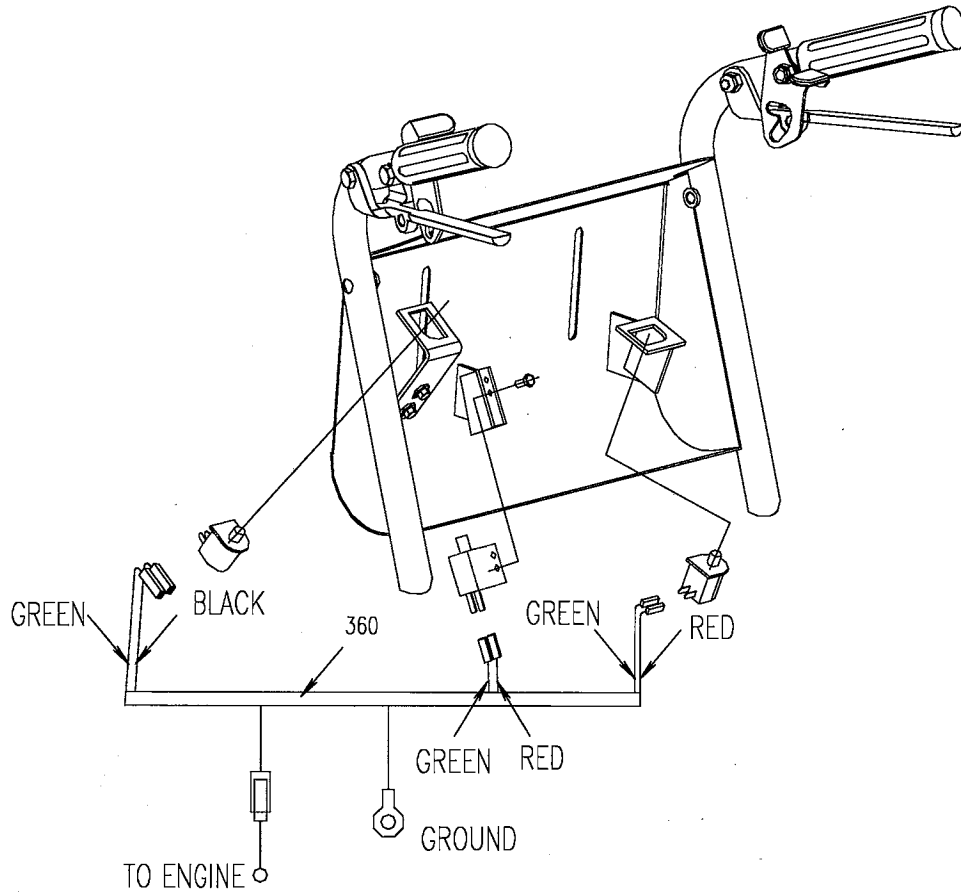

Recoil Start-up Wiring Harness

Ref.#	Part#	Description	WY28	WY28B
360	2808010	Wiring Harness	x	x