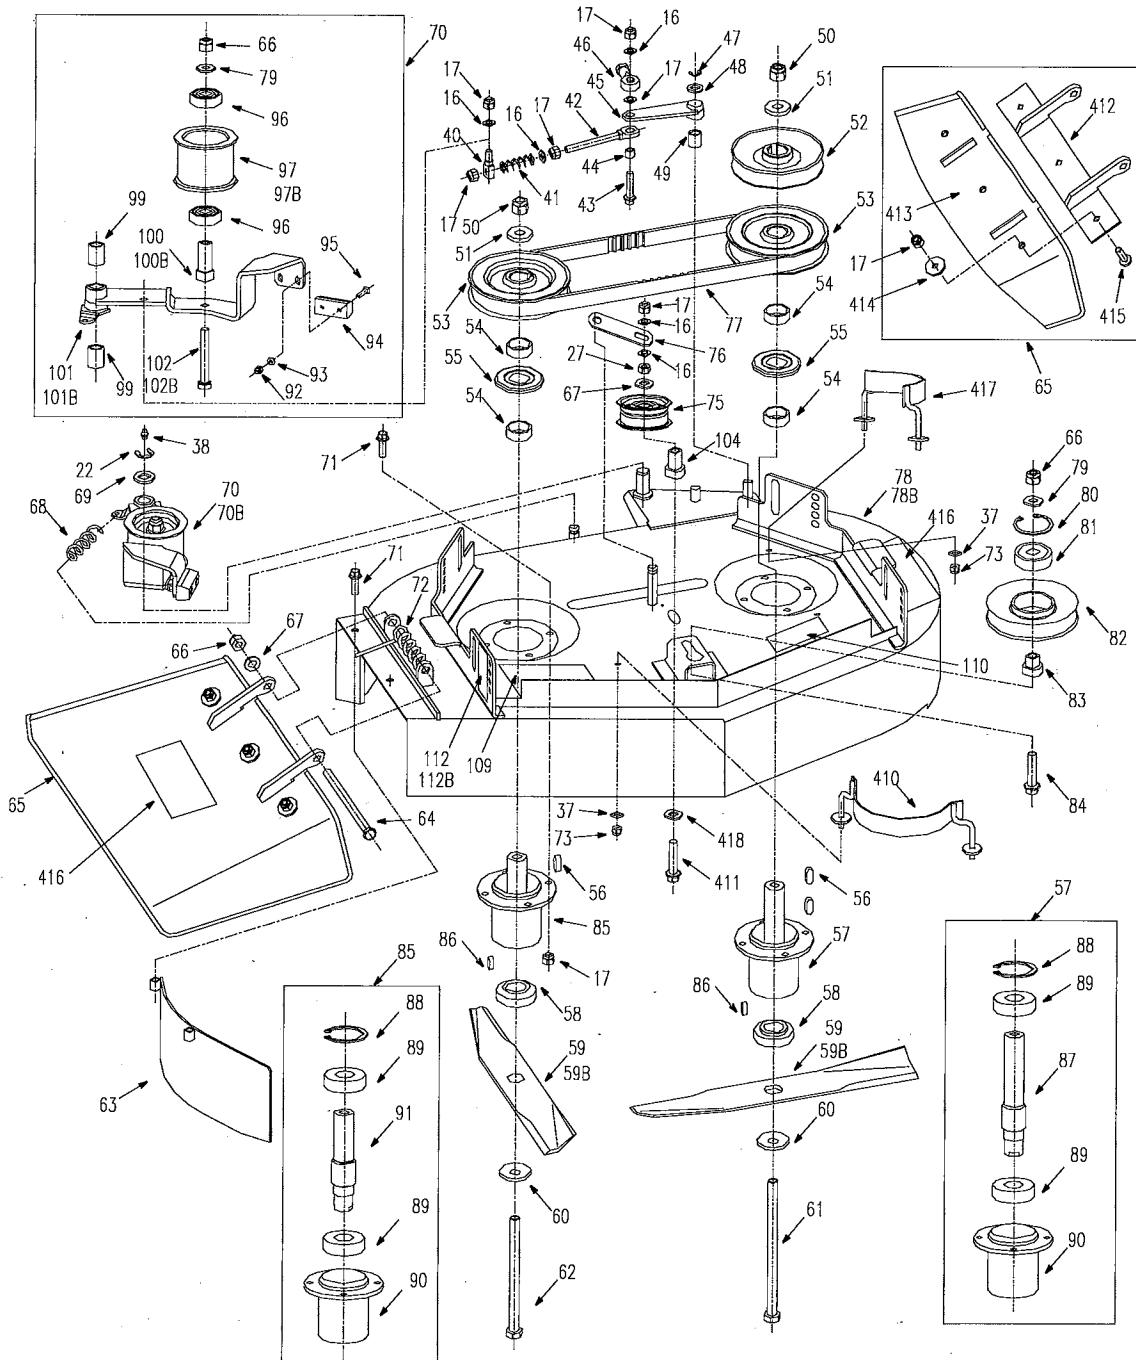

Cutter Deck

Cutter Deck

Ref.#	Part#	Description	WY28	WY28B
16	B97.1-8	Flat Washer 8mm	x	x
17	B6182-8	Nylon Insert Locknut M8mm	x	x
22	B896-12	Snap Ring 12mm	x	x
27	B6170-8	Nut M8mm	x	x
37	B97.1-6	Flat Washer 6mm	x	x
38	B1152-6	Grease Fitting M6mm	x	x
40	2802084	Shoulder Bolt	x	x
41	2802009	Compression Spring	x	x
42	2802083	Connecting Rod	x	x
43	B5783-835	Hex Hd Bolt M8×35mm	x	x
44	2802194	Oilite Bronze Bushing 8.05×11.9×9.5mm	x	x
45	2802163	Connecting Rod Arm	x	x
46	SIBJK 8T	Rod End Bearing	x	x
47	B896-9	Snap Ring 9mm	x	x
48	2802086	Spacer	x	x
49	B2685-121618	Oilite Bronze Bushing 12×16×18mm	x	x
50	B6177-12	Flange Bolt M12mm	x	x
51	3302009	Spacer	x	x
52	2802002	Blade Pulley	x	x
53	2802011	Synchronous Sprocket	x	x
54	2802131	Spacer	x	x
55	2802089	Bearing Cover	x	x
56	B1096-822	Square Key 8×22mm	x	x
57	2802004	Left Spindle Assembly	x	x
58	2802018	Blade Coupling	x	x
59	2802016	Blade	x	x
59B	2802016B	Mulching Blade	x	x
60	3302008	Washer	x	x
61	2802017	Left Blade Bolt	x	x
62	2802019	Right Blade Bolt	x	x
63	2802040	Mulching Shield-Optional	x	x
64	2802008	Hex Hd Bolt	x	x
65	2802090	Discharge Chute	x	x
66	B6182-10	Nylon Insert Locknut M10mm	x	x
67	B97.1-10	Flat Washer 10mm	x	x
68	2802022	Blade Brake Spring	x	x
69	3302095	Spacer	x	x
70	2802081	Blade Brake Arm Assembly	x	
70B	2802081B	Blade Brake Arm Assembly		x
71	B5787-825	Hex Flange Bolt M8×25mm	x	x
72	2802015	Torsion Spring	x	x
73	B6182-6	Nylon Insert Locknut M6mm	x	x
75	2802130	Idler Pulley Assembly	x	x
76	2802001	Steel plank	x	x

Ref.#	Part#	Description	WY28	WY28B
77	2802010	Synchronous Belt	x	x
78	2802060	Mower Deck	x	
78B	2802060B	Mower Deck		x
79	3302058	Spacer 10mm	x	x
80	B893.2-47	Snap Ring 47mm	x	x
81	B276-6303RS	Bearing 6303-2RS	x	x
82	2802070	Idler Pulley	x	x
83	2802061	Spacer	x	x
84	B12-1045	Cup Hd.Square Neck M10×45mm	x	x
85	2802005	Right Spindle Assembly	x	x
86	B1096-614	Square Key 6×14mm	x	x
87	2802047	Left Blade Spindle	x	x
88	B893.2-52	Snap Ring 52mm	x	x
89	B276-6205RS	Bearing 6205-2RS	x	x
90	2802166	Spindle Housing	x	x
91	2802049	Right Blade Spindle	x	x
92	B6182-5	Nylon Insert Locknut M5mm	x	x
93	B97.1-5	Flat Washer 5mm	x	x
94	2802121	Brake Pad	x	x
95	B819-525	Phillips Hd. Screw M5×25mm	x	x
96	B276-6203RS	Bearing 6203-2RS	x	x
97	2802080	Idler Pulley	x	
97B	2802080B	Idler Pulley		x
98	B5783-860	Hex Hd Bolt M8×60mm	x	x
99	B2685-162025	Oilite Bronze Bushing 16×20×25mm	x	x
100	2802139	Spacer	x	
100B	2802139B	Spacer		x
101	2802190	Blade Brake Arm	x	
101B	2802190B	Blade Brake Arm		x
102	B5782-1070	Hex Hd. Bolt M10×70mm	x	
102B	B5782-1080	Hex Hd. Bolt M10×80mm		x
104	2802143	Spacer	x	x
109	8070	Decal, Caution	x	x
110	8045	Decal, Caution	x	x
112	8048	Decal, Height Adjusting	x	
112B	8048B	Decal, Height Adjusting		x
410	2802186	Bracket-RH-Discharge Chute	x	x
412	2802026	Bracket-Discharge Chute	x	x
413	2802104	Discharge Chute	x	x
414	3303034	Washer	x	x
415	B818-825	Hex Hd Flange Bolt M8×25mm	x	x
416	8413	Decal Danger	x	x
417	2802182	Bracket-LH-Discharge Chute	x	x
418	2802006	Washer	x	x