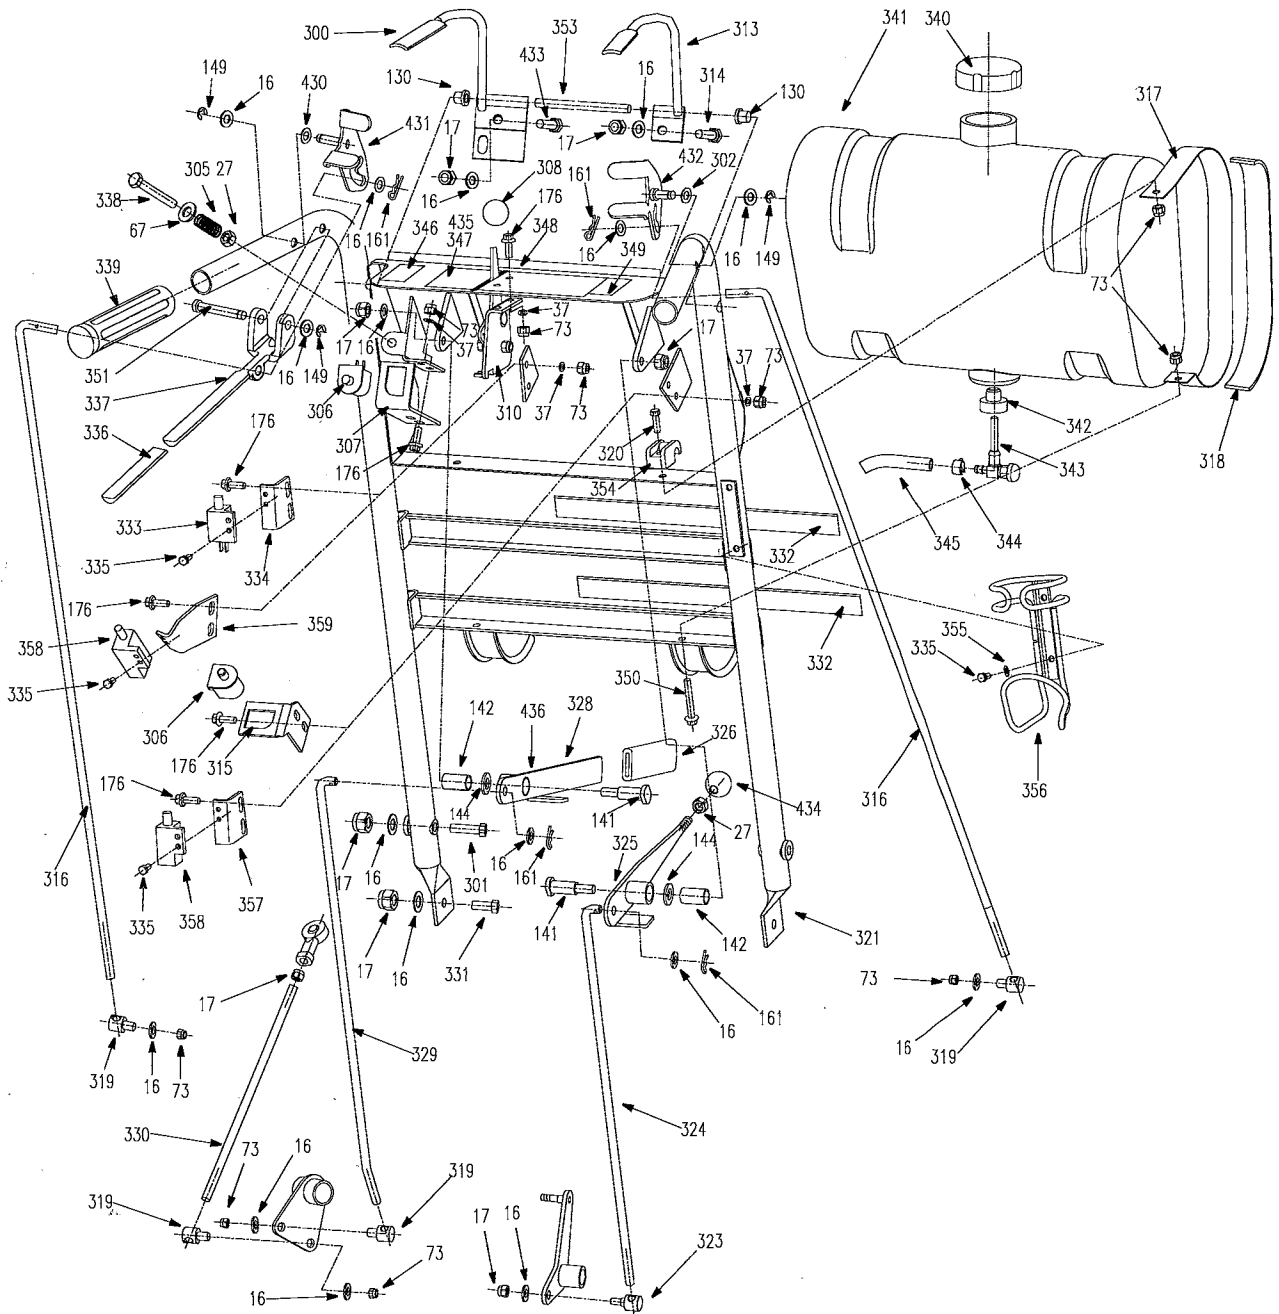

Handle Bar & Console

Handle Bar & Console

Ref.#	Part#	Description	WY28	WY28B
16	B97.1-8	Flat Washer 8mm	x	x
17	B6182-8	Nylon Insert Lock nut M8mm	x	x
27	B6170-8	Nut M8mm	x	x
37	B97.1-6	Flat Washer 6mm	x	x
67	B97.1-10	Flat Washer 10mm	x	x
73	B6182-6	Nylon Insert Locknut M6mm	x	x
130	2806010	Nylon Bushing	x	x
141	2806055	Shoulder Bolt	x	x
142	3303023	Nylon Bushing	x	x
144	2806061	Wave Washer	x	x
149	B896-6	Snap Ring 6mm	x	x
161	XSZ56-1-17	Hair Pin	x	x
176	B5787-616	Hex Flange Bolt M6×16mm	x	x
300	2806003	Operator Presence Lever, LH	x	x
305	2806002	Hex Hd. Bolt M8×45mm	x	x
306	430-690	Spring	x	x
307	2806056	Switch	x	x
308	3306030	Switch Bracket	x	x
310	2806005	Knob	x	x
313	2806007	Throttle Control Assembly	x	x
315	2806058	Operator Presence Lever, RH	x	x
316	2806009	Switch Bracket	x	x
317	3306017	Control Rod	x	x
318	3306081	Fuel Tank Mounting Strap	x	x
319	2800019	Rubber Strap(with glue)	x	x
320	B5783-630	Swivel Joint	x	x
321	2806014	Hex Hd. Bolt M6×30mm	x	x
323	3306015	Handlebar Assembly	x	x
324	2806012	Trunnion	x	x
325	2806001	Shift Control Rod	x	x
326	3306002	Gear Shift Lever	x	x
328	2806015	Handle Grip	x	x
329	2806013	Blade Drive Lever	x	x
330	2800002	Blade Control Rod	x	x
331	B8783-820	Blade Engage Control Rod	x	x

Ref.#	Part#	Description	WY28	WY28B
332	3306082	Hex Hd. Bolt M8×20mm	x	x
333	430-405	Rubber Pad(with glue)	x	x
334	2806057	Blade Switch	x	x
335	B67-510	Blade Switch Bracket	x	x
336	2806011	Steering Lever Grip	x	x
337	2806006	Steering Lever	x	x
338	B5782-855	Hex Hd. Bolt M8×55mm	x	x
339	3306005	Handle Grip	x	x
340	3307021	Gas Cap	x	x
341	3307022	Fuel Tank	x	x
342	3307023	Fuel Tank Bushing	x	x
343	3307024	Fuel Line Shut-off	x	x
344	3307025	Hose Clamp	x	x
345	2807005	Fuel Line	x	x
346	8080	Label, Neutral Latch Instruction	x	x
347	8022	Decal, Warning	x	x
348	8049	Decal, Logo	x	x
349	8081	Label, Neutral Latch Instruction	x	x
350	B5787-630	Hex Flange Bolt M6×30mm	x	x
351	2806017	Shaft Pin, Steering Lever	x	x
353	2806042	Rod, Operator Presence Lever	x	x
354	2808012	Harness Clamp	x	x
355	B93-5	Washer 5mm	x	x
356	2806090	Cup Kit	x	x
357	2806085	Brake Switch Bracket	x	x
358	5208015	Brake Switch	x	x
359	2806087	Blade Switch Bracket	x	x
430	2806086	Sadle-Backed Washer	x	x
431	2806070	Latch Bracket-LH	x	x
432	2806071	Latch Bracket-RH	x	x
433	B5783-825	Hex Hd. Bolt M8×25mm	x	x
434	B4141.13-1240	Black Knob	x	x
435	8903	Drca! Warning	x	x
436	2806084	Blade DriveLever	x	x