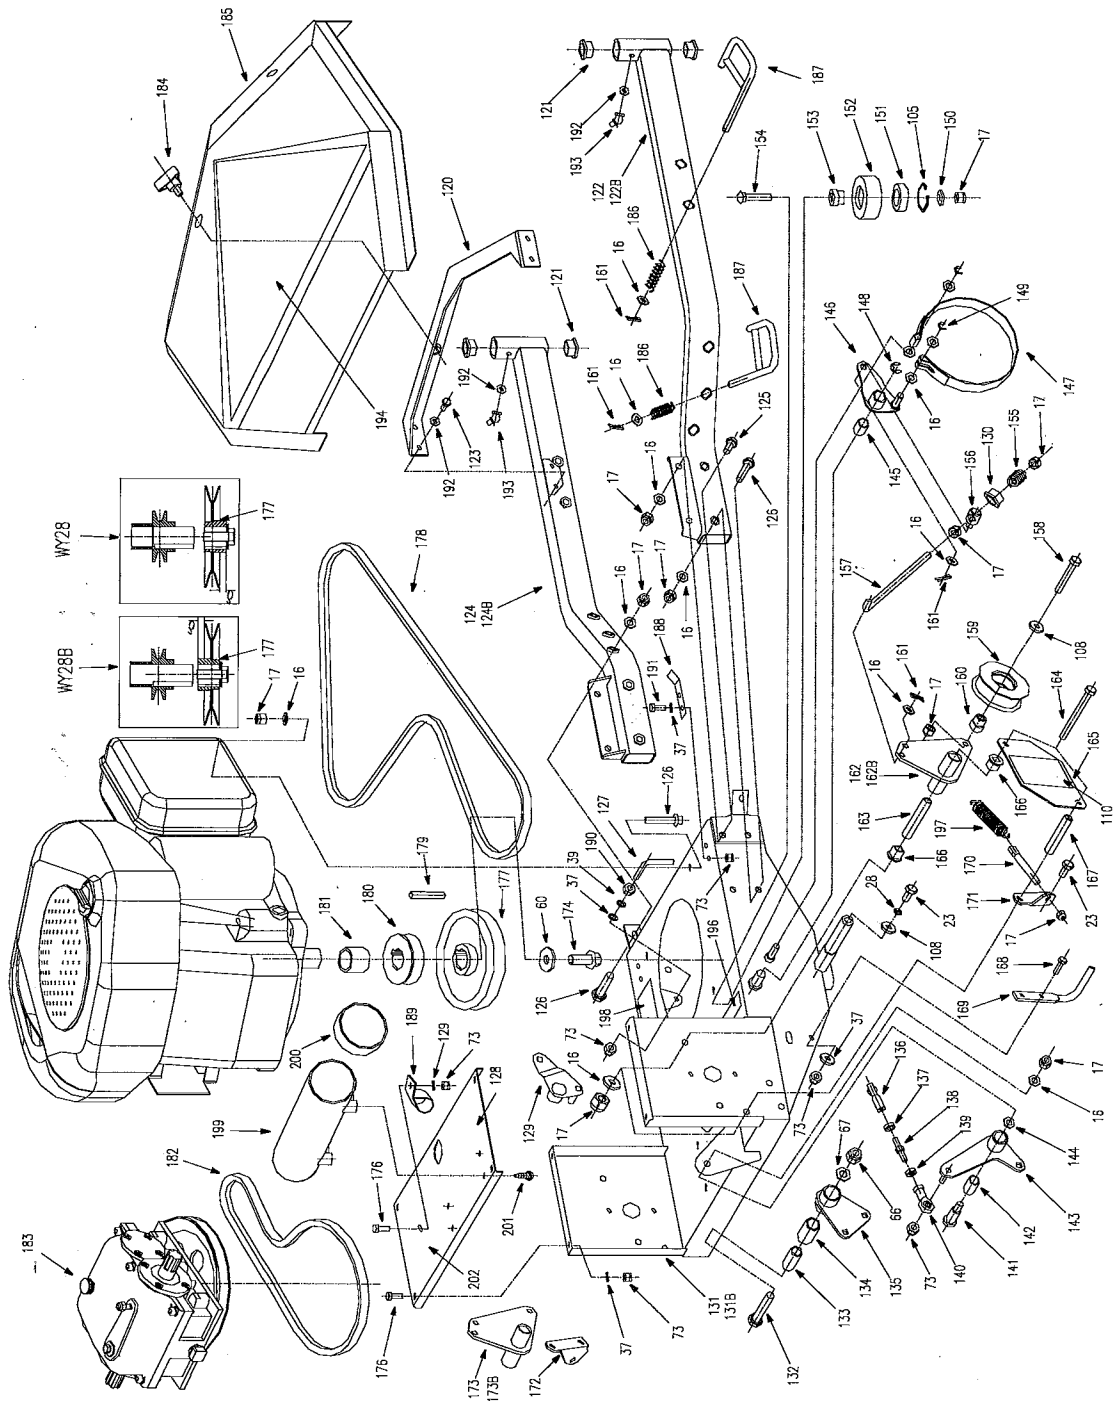

Engine Frame Assembly

Engine Frame Assembly

Ref.#	Part#	Description	WY28	WY28B	Ref.#	Part#	Description	WY28	WY28B	Ref.#	Part#	Description	WY28	WY28B
16	B97-1-8	Flat Washer 8mm	x	x	137	B6172-6	Hex Nut M6mm	x	x	169	2800005	Belt Guide	x	x
17	B6182-8	Nylon Insert Locknut M8mm	x	x	138	2803006	Shift Adjusting Screw	x	x	170	2800043	Spring Adjusting Screw	x	x
23	B5783-816	Hex Hd. Bolt M8x16mm	x	x	139	B6172-6L	Hex Nut M6mm, LH.	x	x	171	2800045	Right Adjusting Plate	x	x
28	B93-8	Split Lock Washer 8mm	x	x	140	3303021	Rod End Bearing M6mm, LH.	x	x	172	2800044	Left Adjusting Plate	x	x
37	B97-1-6	Flat Washer 6mm	x	x	141	2806055	Shoulder Bolt	x	x	173	2800031	Idle Bracket, LH	x	x
39	B93-6	Split Lock Washer 6mm	x	x	142	3303023	Nylon Bushing	x	x	173B	2800031B	Idle Bracket, LH	x	x
60	3302008	Washer	x	x	143	2803007	Shift Pivot Arm	x	x	174	3307005	Hex Hd. Bolt 7/16-20UNFx1-1/4	x	x
66	B6182-10	Nylon Insert Locknut M10mm	x	x	144	2806061	Wave Washer	x	x	176	B5787-616	Hex Flange Bolt M6x16mm	x	x
67	B97-1-10	Flat Washer 10mm	x	x	145	3303141	Nylon Bushing	x	x	177	2807002	Engine Drive Pulley	x	x
73	B6182-6	Nylon Insert Locknut M6mm	x	x	146	2803012	Right Brake Lever	x	x	178	2800015	Blade Drive Belt	x	x
105	B893-1-35	Snap Ring 35mm	x	x	147	3303002	Brake Band	x	x	179	3307002	Square Key	x	x
108	2800006	Spacer	x	x	148	B896-8	Snap Ring 8mm	x	x	180	2807001	Transmission Drive Pulley	x	x
110	8045	Decal, Caution	x	x	149	B896-6	Snap Ring 6mm	x	x	181	3307001	Spacer	x	x
120	2803004	Transom Weldment	x	x	150	3303018	Spacer	x	x	182	2800014	Transmission Drive Belt	x	x
121	2803001	Oilite Bronze Bushing	x	x	151	B276-6003RS	Bearing 6003-2RS	x	x	183	2804000	Transmission Assembly	x	x
122	2803003	Right Carrier Frame	x	x	152	2803011	Transmission Drive Idle Pulley	x	x	184	3302190	Knob	x	x
122B	2803003B	Right Carrier Frame	x	x	153	2803010	Spacer	x	x	185	2800001	Belt Cover	x	x
123	B5783-616	Hex Hd Bolt M6x16mm	x	x	154	B12-840	Cup Hd. Square Neck M8x40mm	x	x	186	2800029	Compression Spring	x	x
124	2803002	Left Carrier Frame	x	x	155	2800017	Compression Spring	x	x	187	2800021	J-Pin Weldment	x	x
124B	2803002B	Left Carrier Frame	x	x	156	2800020	Brake Swivel	x	x	188	2803057	Seesaw	x	x
125	B5787-820	Hex Flange Bolt M8x20mm	x	x	157	2800018	Brake Lever	x	x	189	2803055	J-Jack	x	x
126	B5787-845	Hex Flange Bolt M8x45mm	x	x	158	B5783-850	Hex Hd. Bolt M8x50mm	x	x	190	B6170-6	Nut M6mm	x	x
127	2803017	Belt Guide	x	x	159	2800034	Idle Pulley, Wheel Drive	x	x	191	B818-616	Screw M6x16mm	x	x
128	2803014	Rear Shield	x	x	160	2800035	Spacer	x	x	192	B861-2-6	Internal Tooth Lock Washer 6mm	x	x
129	2803008	Left Brake Lever	x	x	161	X5Z56-1-17	Hair Pin	x	x	193	B1153-6	Grease Fitting 6mm	x	x
130	2806010	Nylon Bushing	x	x	162	2800041	Idle Bracket, RH	x	x	194	8047	Decal, Model	x	x
131	2803005	Engine Frame Weldment	x	x	162B	2800041B	Idle Bracket, RH	x	x	196	8046	Label, Model Plate	x	x
131B	2803005B	Engine Frame Weldment	x	x	163	2800032	Idle Sleeve	x	x	197	2802088	Spring	x	x
132	B5782-1055	Hex Hd Bolt M10x55mm	x	x	164	B5782-880	Hex Hd. Bolt M8x80mm	x	x	198	8904	Decal Warning	x	x
133	2803016	Spacer	x	x	165	2800016	Belt Guard	x	x	199	2800051	Tool Kit	x	x
134	3303037	Nylon Bushing	x	x	166	2800033	Oilite Bronze Bushing	x	x	200	2800052	Cap-Tool Kit	x	x
135	2803009	Drive Engage Lever	x	x	167	2800009	Spacer	x	x	201	B5285-6313	Screw ST6.3x13	x	x
136	3303008	Rod End Bearing M6mm	x	x	168	B5783-620	Hex Hd. Bolt M6x20mm	x	x	202	2803078	Rear Shield	x	x