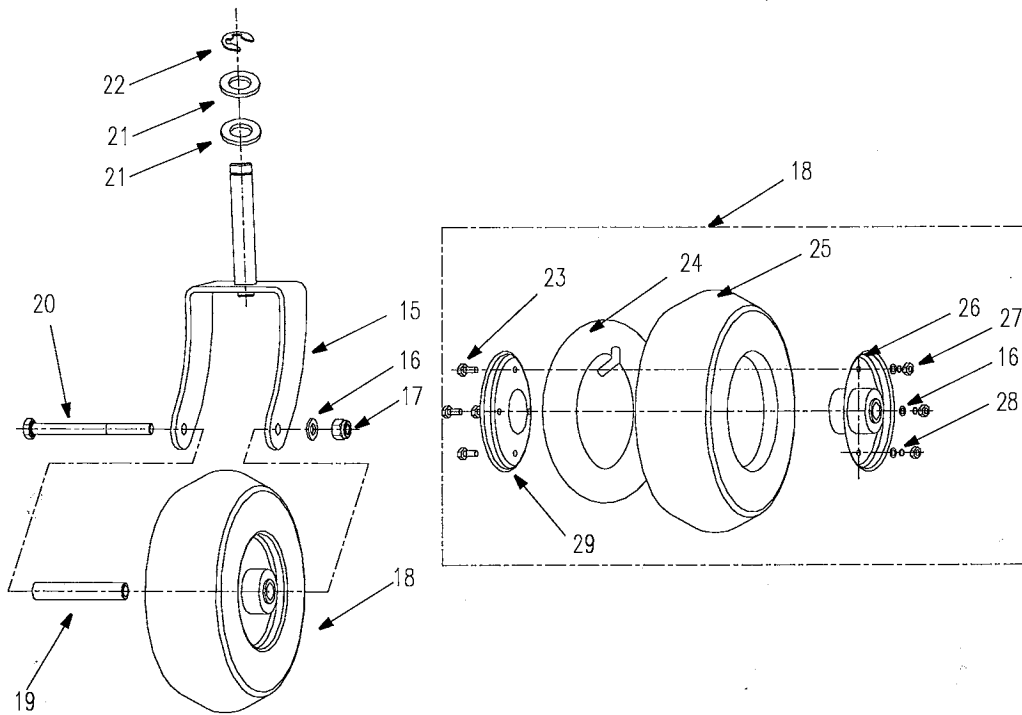

# CONTENT

---

Mower Assembly .....	1
Caster Assembly .....	2
Cutter Deck.....	3
Engine Frame Assembly .....	5
Transmission Assembly .....	7
Handle Bar & Console.....	9
Drive wheel Assembly.....	11
Recoil Start-up Wiring Harness.....	12
Electrical Start-up Wiring Harness.....	13
Label.....	14
Grass Catcher.....	15

# Mower Assembly

Ref.#	Part#	Description	WY28	WY28B
1	2801000	Caster Assembly	x	x
2	2802000	Cutter Deck	x	x
3	2805000	Drive Wheel Assembly	x	x
4		Engine Frame Assembly	x	x
5	2800003	Engine	x	x
6		Handle Bar & console	x	x
7	2802200	Grass Catcher	x	x
8	2802206	Counter Weight	x	x
9	2807300	Lock Plate	x	x
10	2800047	Sheath	x	x
11	2800046	Sheath	x	x

# Caster Assembly

Ref.#	Part#	Description	WY28	WY28B
15	2801001	Caster Yoke	x	x
16	B97.1-8	Flat Washer 8mm	x	x
17	B6182-8	Nylon Insert Locknut M8mm	x	x
18	2801002	Caster Wheel	x	x
19	2801003	Spanner	x	x
20	2801004	Hex Hd. Bolt M8×95mm	x	x
21	B97.1-16	Flat Washer 16mm	x	x
22	B896-12	Snap Ring 12mm	x	x
23	B5783-816	Hex Hd Bolt M8×16mm	x	x
24	2801011	Inner tube	x	x
25	2801012	Tyre 7" ×2.5"	x	x
26	2801013	Rim	x	x
27	B6170-8	Nut M8mm	x	x
28	B93-8	Split Lock Washer 8mm	x	x
29	2801014	Rim	x	x