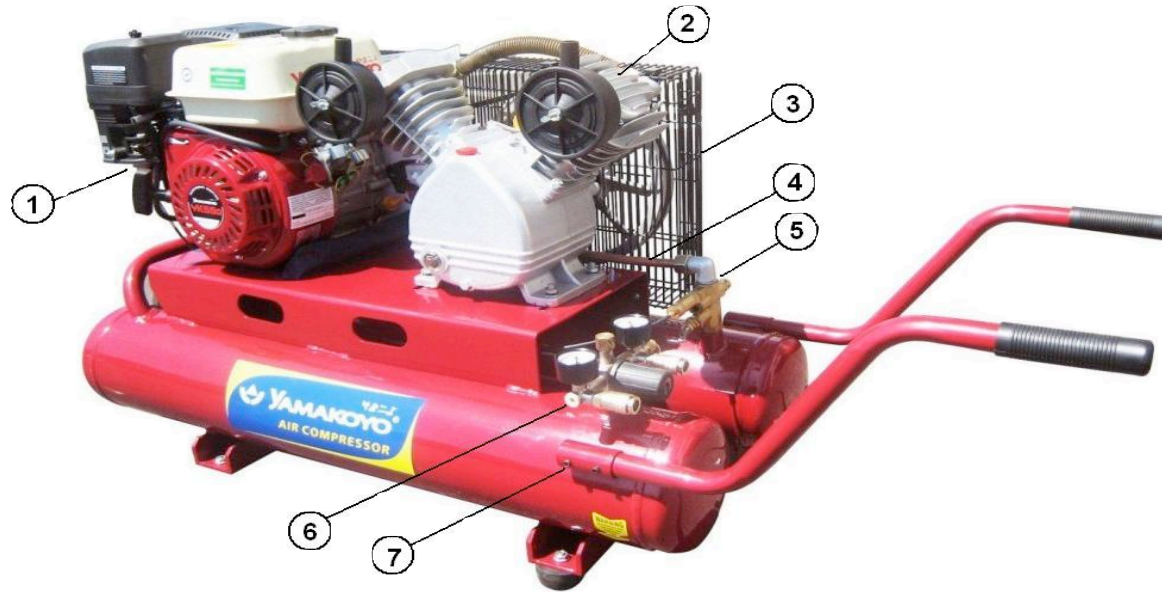

Air Compressor YK 65 VD

No.	P/N	Description	Qty	No.	P/N	Description	Qty	No.	P/N	Description	Qty
1	YK 650 Q	Yamakoyo 6.5 HP Engine	1	4	64-64	Copper Piping	1	7	64-67	Compressor Tank Assy	1
2	64-62	Compressor Assy.	1	5	64-65	Valve Assy.	1		64-102	Engine Pulley	1
3	64-63	Safety Cage Assy	1	6	64-66	Regulator Assy	1				