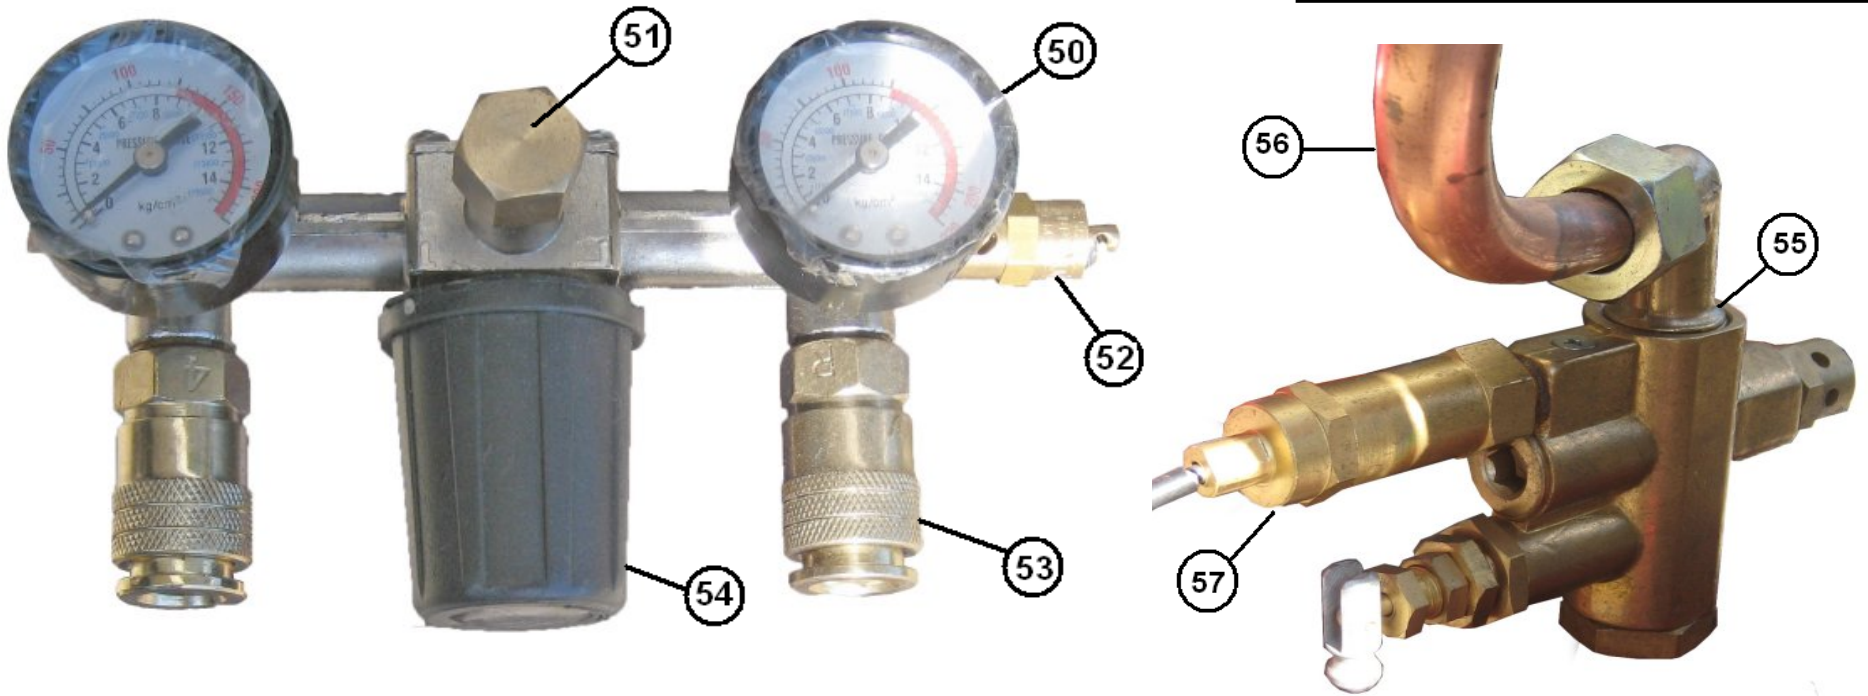

Technical Support:

1-866-852-6872

www.kbnusa.com

©Yamakoyo Machinery Co., Ltd.

YAMAKOYO
YK 65 VD

No.	P/N	Description	Qty
50	64-50	Regulator Gauge	2
51	64-51	Bolt Cap	1
52	64-52	Valve Bleeder	1
53	64-53	Valve Quick Connect Hose	2
54	64-54	Regulator Knob	1
55	64-99	Air Compressor Valve Assy	1
56	64-100	Hose Cooper	1
57	64-101	Throttle Cable Assy	1