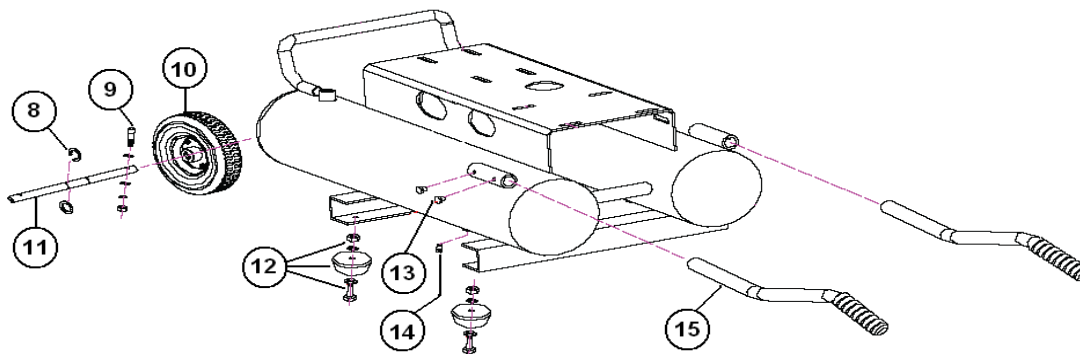

Air Compressor YK 65 VD

No.	P/N	Description	Qty	No.	P/N	Description	Qty	No.	P/N	Description	Qty
1	YK 650 Q	Yamakoyo 6.5 HP Engine	1	4	64-64	Copper Piping	1	7	64-67	Compressor Tank Assy	1
2	64-62	Compressor Assy.	1	5	64-65	Valve Assy.	1		64-102	Engine Pulley	1
3	64-63	Safety Cage Assy	1	6	64-66	Regulator Assy	1				

No.	P/N	Description	Qty
8	64-68	Snap Ring Kit	1
9	64-69	Axle Screw Kit	1
10	64-70	Wheel Assy	1
11	64-71	Axle Assy	1
12	64-72	Leveler Shock Absorber Kit	4
13	64-73	Set Screw Kit	2
14	64-74	Drain Plug	2
15	64-75	Handle kit	2

Technical Support:

1-866-852-6872

www.kbnusa.com

©Yamakoyo Machinery Co., Ltd.

No.	P/N	Description	Qty	No.	P/N	Description	Qty	No.	P/N	Description	Qty
16	64-76	Oil Leveler Kit	1	24	64-84	Cover Kit	1	32	64-92	Connecting Rod	2
17	64-77	Oil Drain Plug	1	25	64-85	Fan Pulley	1	33	64-93	Piston Kit	2
18	64-78	Crankcase	1	26	64-86	Head Bolt Kit	2	34	64-94	Cylinder Head Kit	2
19	64-79	Bearing	1	27	64-87	Bolt Plug	1	35	64-95	Cylinder Gasket Head Kit	2
20	64-80	Crankshaft Assy.	1	28	64-88	Pulley Center Bolt Kit	1	36	64-96	Air Filter	2
21	64-81	Oil Seal	1	29	64-89	Oil Plug	1	37	64-97	Head Cover Kit	2
22	64-82	Bearing Gasket	1	30	64-90	Radiator Tube Assy.	1	38	64-98	Head Cover Bolts Kit	2
23	64-83	Nut & Bolts Kit	1	31	64-86	Head Bolt Kit	2				