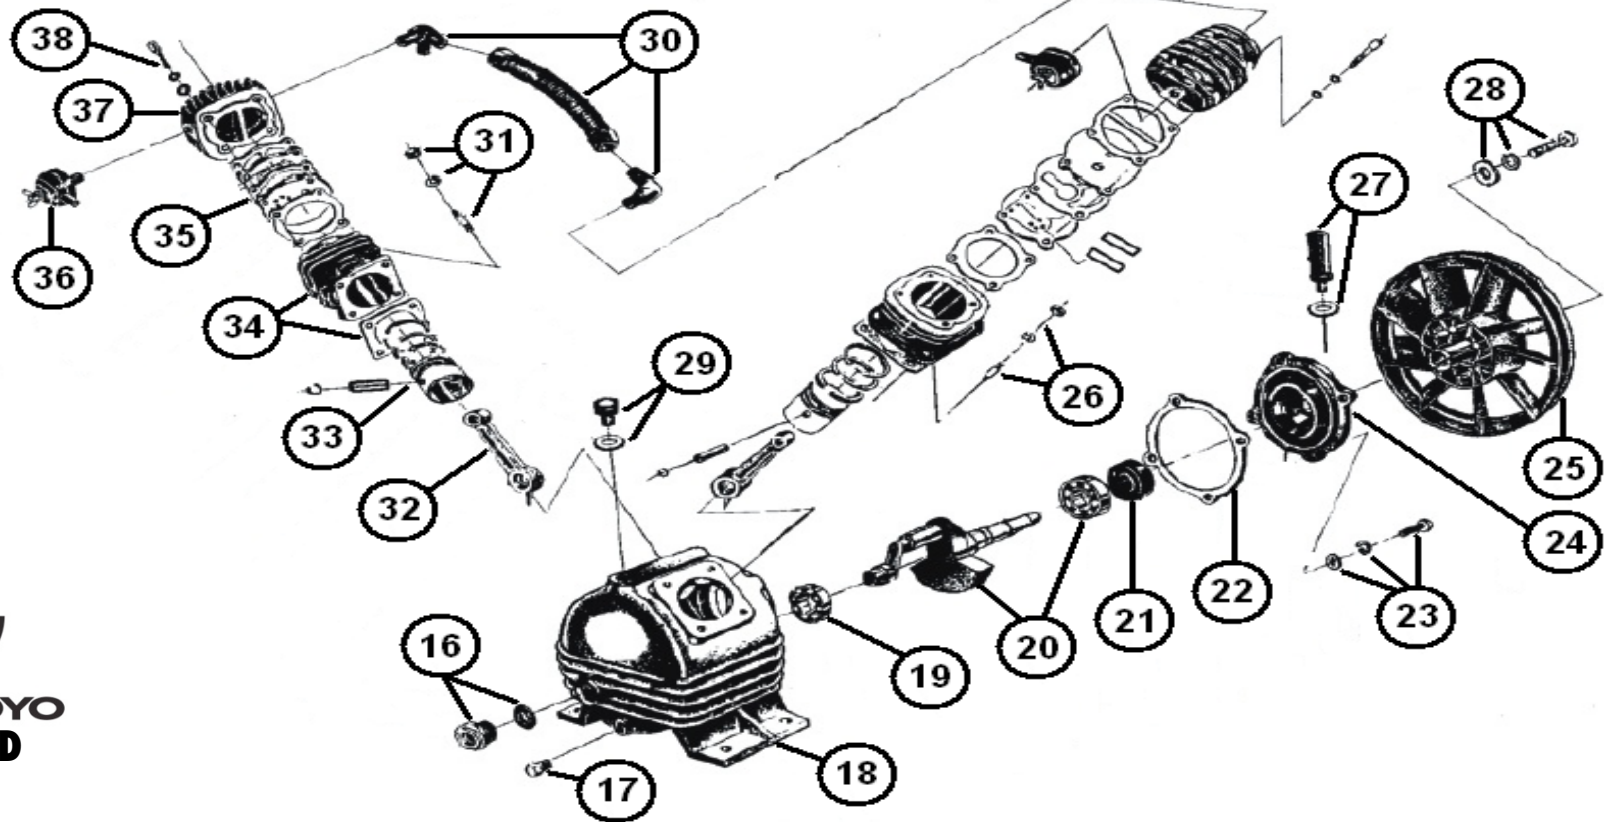

Air Compressor YK 65 VD

No.	P/N	Description	Qty	No.	P/N	Description	Qty	No.	P/N	Description	Qty
1	YK 650 Q	Yamakoyo 6.5 HP Engine	1	4	64-64	Copper Piping	1	7	64-67	Compressor Tank Assy	1
2	64-62	Compressor Assy.	1	5	64-65	Valve Assy.	1		64-102	Engine Pulley	1
3	64-63	Safety Cage Assy	1	6	64-66	Regulator Assy	1				

No.	P/N	Description	Qty
8	64-68	Snap Ring Kit	1
9	64-69	Axle Screw Kit	1
10	64-70	Wheel Assy	1
11	64-71	Axle Assy	1
12	64-72	Leveler Shock Absorber Kit	4
13	64-73	Set Screw Kit	2
14	64-74	Drain Plug	2
15	64-75	Handle kit	2

Technical Support:

1-866-852-6872

www.kbnusa.com

©Yamakoyo Machinery Co., Ltd.

No.	P/N	Description	Qty	No.	P/N	Description	Qty	No.	P/N	Description	Qty
16	64-76	Oil Leveler Kit	1	24	64-84	Cover Kit	1	32	64-92	Connecting Rod	2
17	64-77	Oil Drain Plug	1	25	64-85	Fan Pulley	1	33	64-93	Piston Kit	2
18	64-78	Crankcase	1	26	64-86	Head Bolt Kit	2	34	64-94	Cylinder Head Kit	2
19	64-79	Bearing	1	27	64-87	Bolt Plug	1	35	64-95	Cylinder Gasket Head Kit	2
20	64-80	Crankshaft Assy.	1	28	64-88	Pulley Center Bolt Kit	1	36	64-96	Air Filter	2
21	64-81	Oil Seal	1	29	64-89	Oil Plug	1	37	64-97	Head Cover Kit	2
22	64-82	Bearing Gasket	1	30	64-90	Radiator Tube Assy.	1	38	64-98	Head Cover Bolts Kit	2
23	64-83	Nut & Bolts Kit	1	31	64-86	Head Bolt Kit	2				

Technical Support:

1-866-852-6872

www.kbnusa.com

©Yamakoyo Machinery Co., Ltd.

YAMAKOYO
YK 65 VD

No.	P/N	Description	Qty
50	64-50	Regulator Gauge	2
51	64-51	Bolt Cap	1
52	64-52	Valve Bleeder	1
53	64-53	Valve Quick Connect Hose	2
54	64-54	Regulator Knob	1
55	64-99	Air Compressor Valve Assy	1
56	64-100	Hose Cooper	1
57	64-101	Throttle Cable Assy	1