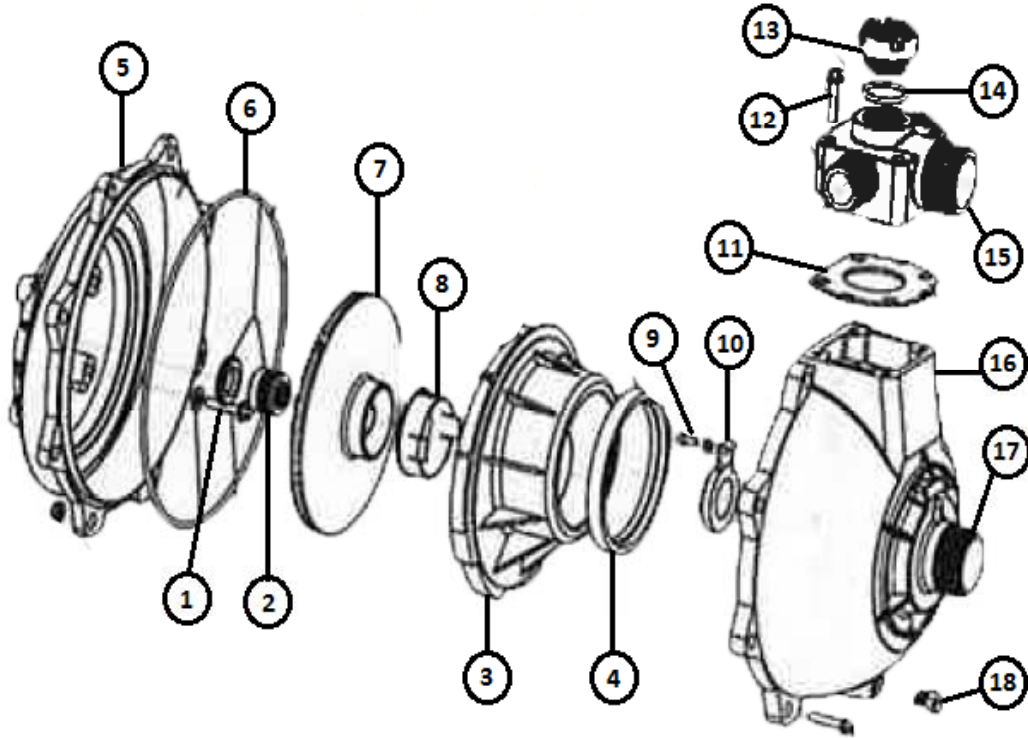

YPP 1.5 (1.5" High Pressure Pump)

YPP 1.5 (1.5" High Pressure Pump)

No.	P/N	Description	Qty	No.	P/N	Description	Qty
1	61-701	Engine Mount Bolt Kit	1	10	61-610	Check Valve	1
2	61-702	Mechanical Seal Kit	1	11	61-611	Gasket	1
3	61-703	Cover Impeller	1	12	61-612	Outlet Bolt Kit	1
4	61-704	Gasket	1	13	61-613	Primer Cap	1
5	61-705	Pump Body Rear	1	14	61-614	O-Ring	1
6	61-706	O-Ring Body	1	15	61-615	Outlet Assy.	1
7	61-707	Impeller	1	16	61-616	Pump Cover	1
8	61-708	Bushing	1	18	61-618	Pump Body Mounting Kit	1
9	61-709	Bolt & Washer Kit	1				