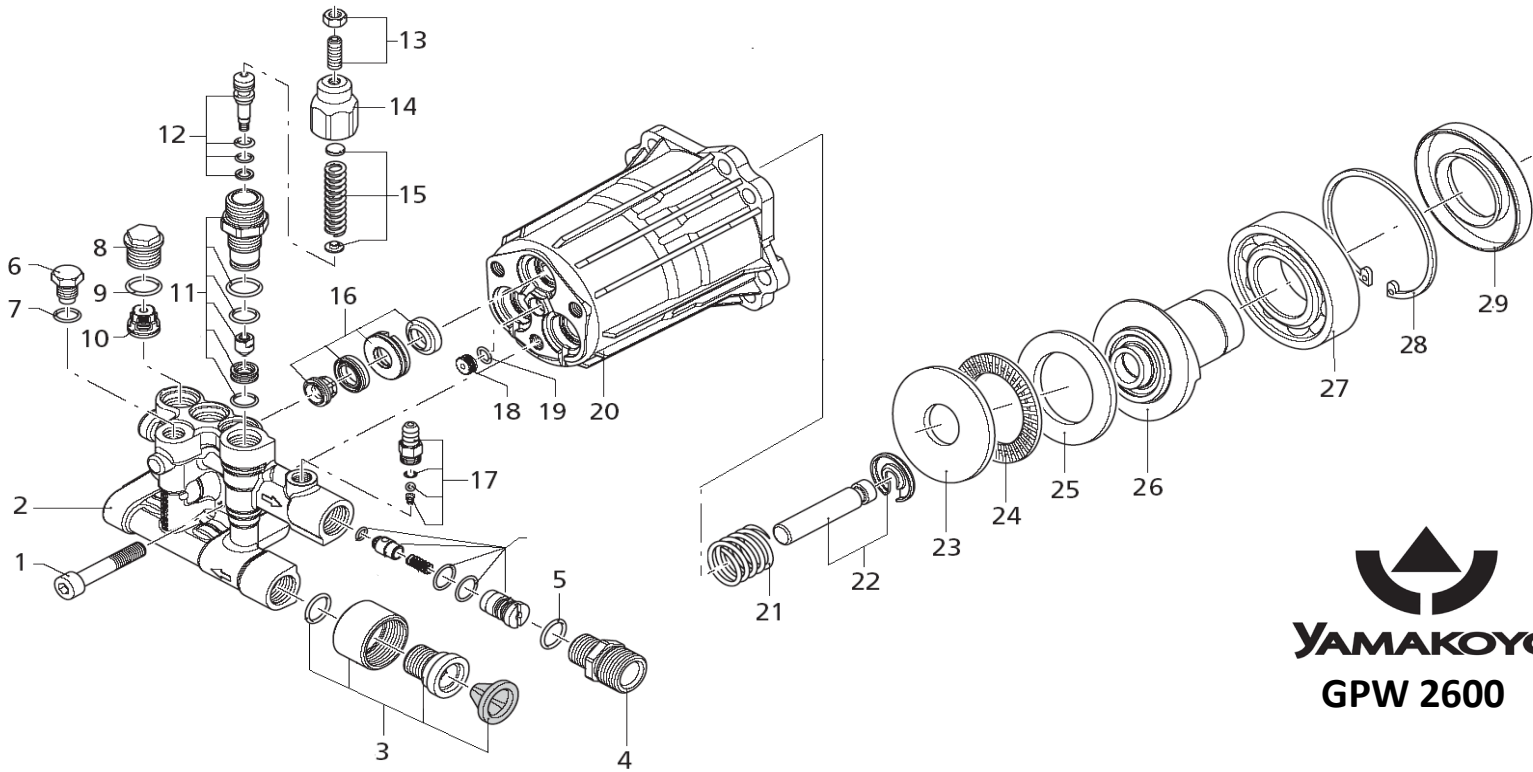

GPW 2600

GPW 2600											
No.	P/N	Description	Qty	No.	P/N	Description	Qty	No.	P/N	Description	Qty
A	62-111	Frame Assy.	1	F	YK 650 Q	Yamakoyo Engine Assy.	1	I-3	62-449	Green 25 degrees	1
B	62-112	Shock Absorber	2	G	62-601	High Pressure Pump Assy.	1	I-4	62-450	White 40 degrees	1
C	62-100	High Pressure Hose	1	H	62-98	Gun & Wand Assy.	1	I-5	62-453	Black 60 degrees	1
D	62-113	Nut, Wheel	2	I-1	62-447	Nozzle Tip Red 0 degrees	1	J	62-114	Hose & Gun Holder	1
E	62-101	Wheel Assy.	2	I-2	62-448	Yellow 15 degees	1				

GPW 2600

No.	P/N	Description	Qty	No.	P/N	Description	Qty	No.	P/N	Description	Qty
1	62-401	Head Bolt M8x45	3	13	62-413	Nut M6 & Screw	1	25	62-425	Thrust Washer	1
2	62-442	Pump Head	1	14	62-414	Handle Insert	1	26	62-445	Hollow Shaft	1
3	62-403	Suction Fitting Assy	1	15	62-415	Plate & Spring Set	1	27	62-427	Bearing	1
4	62-404	Outlet Fitting	1	16	62-443	Valve Kit	6	28	62-428	Circlip	1
5	62-405	O-Ring 14x2	1	17	62-417	Hose Niple Set	1	29	62-429	Seal	1
6	62-406	Plug	1	18	62-418	Oil Plug	1	30	62-434	Injector & Jet Kit	1
7	62-407	O-Ring 7.66x1.78	1	19	62-419	O-Ring 6.75x1.78	1		62-577	Manifold Assy	1
8	62-408	Plug	1	20	62-420	Pump Housing	1		62-431	Pump Body Assy	1
9	62-409	O-Ring 14x1.7	1	21	62-421	Spring	3		62-432	O-Ring Seal Kit	1
10	62-410	Complete Valve	6	22	62-444	Piston Kit	3		62-433	Thermal Valve Assy	1
11	62-411	Piston Guide Assy	1	23	62-423	Thrust Washer	1		62-511	Chemical Hose Assy	1
12	62-412	Piston Assy	1	24	62-424	Bushing	1				