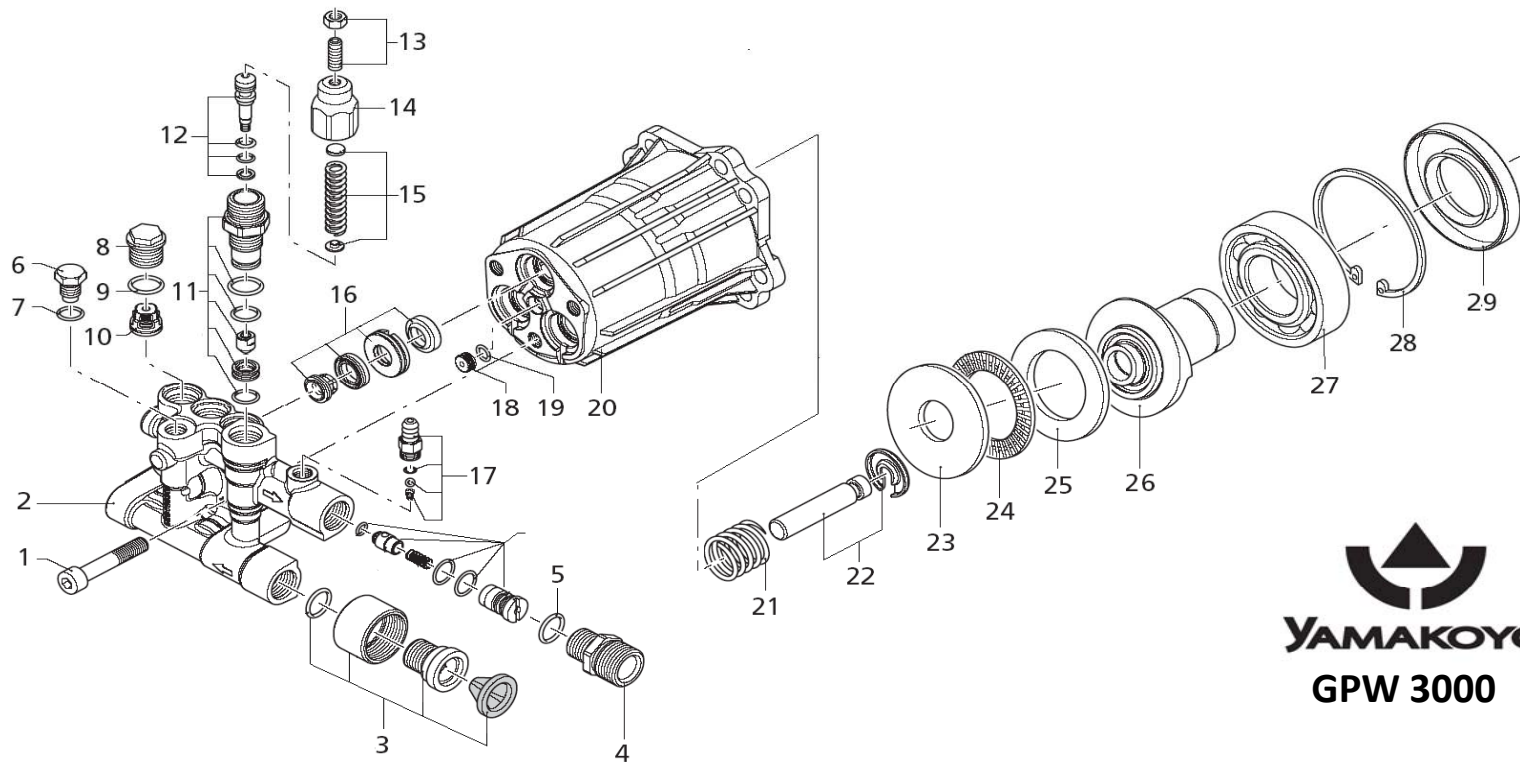

| GPW 3000 | | | | | | | | | | | |
|----------|--------|----------------------|-----|-----|--------|--------------------|-----|-----|--------|--------------------|-----|
| No. | P/N | Description | Qty | No. | P/N | Description | Qty | No. | P/N | Description | Qty |
| 1 | 62-401 | Head Bolt M8x45 | 3 | 13 | 62-413 | Nut M6 & Screw | 1 | 25 | 62-425 | Thrust Washer | 1 |
| 2 | 62-533 | Pump Head | 1 | 14 | 62-414 | Handle Insert | 1 | 26 | 62-445 | Hollow Shaft | 1 |
| 3 | 62-403 | Suction Fitting Assy | 1 | 15 | 62-415 | Plate & Spring Set | 1 | 27 | 62-427 | Bearing | 1 |
| 4 | 62-404 | Outlet Fitting | 1 | 16 | 62-443 | Valve Kit | 6 | 28 | 62-428 | Circlip | 1 |
| 5 | 62-405 | O-Ring 14x2 | 1 | 17 | 62-417 | Hose Niple Set | 1 | 29 | 62-429 | Seal | 1 |
| 6 | 62-406 | Plug | 1 | 18 | 62-418 | Oil Plug | 1 | 30 | 62-434 | Injector & Jet Kit | 1 |
| 7 | 62-407 | O-Ring 7.66x1.78 | 1 | 19 | 62-419 | O-Ring 6.75x1.78 | 1 | | 62-577 | Manifold Assy | 1 |
| 8 | 62-408 | Plug | 1 | 20 | 62-420 | Pump Housing | 1 | | 62-431 | Pump Body Assy | 1 |
| 9 | 62-409 | O-Ring 14x1.7 | 1 | 21 | 62-421 | Spring | 3 | | 62-432 | O-Ring Seal Kit | 1 |
| 10 | 62-534 | Complete Valve | 6 | 22 | 62-535 | Piston Kit | 3 | | 62-433 | Thermal Valve Assy | 1 |
| 11 | 62-411 | Piston Guide Assy | 1 | 23 | 62-423 | Thrust Washer | 1 | | 62-511 | Chemical Hose Assy | 1 |
| 12 | 62-412 | Piston Assy | 1 | 24 | 62-424 | Bushing | 1 | | | | |