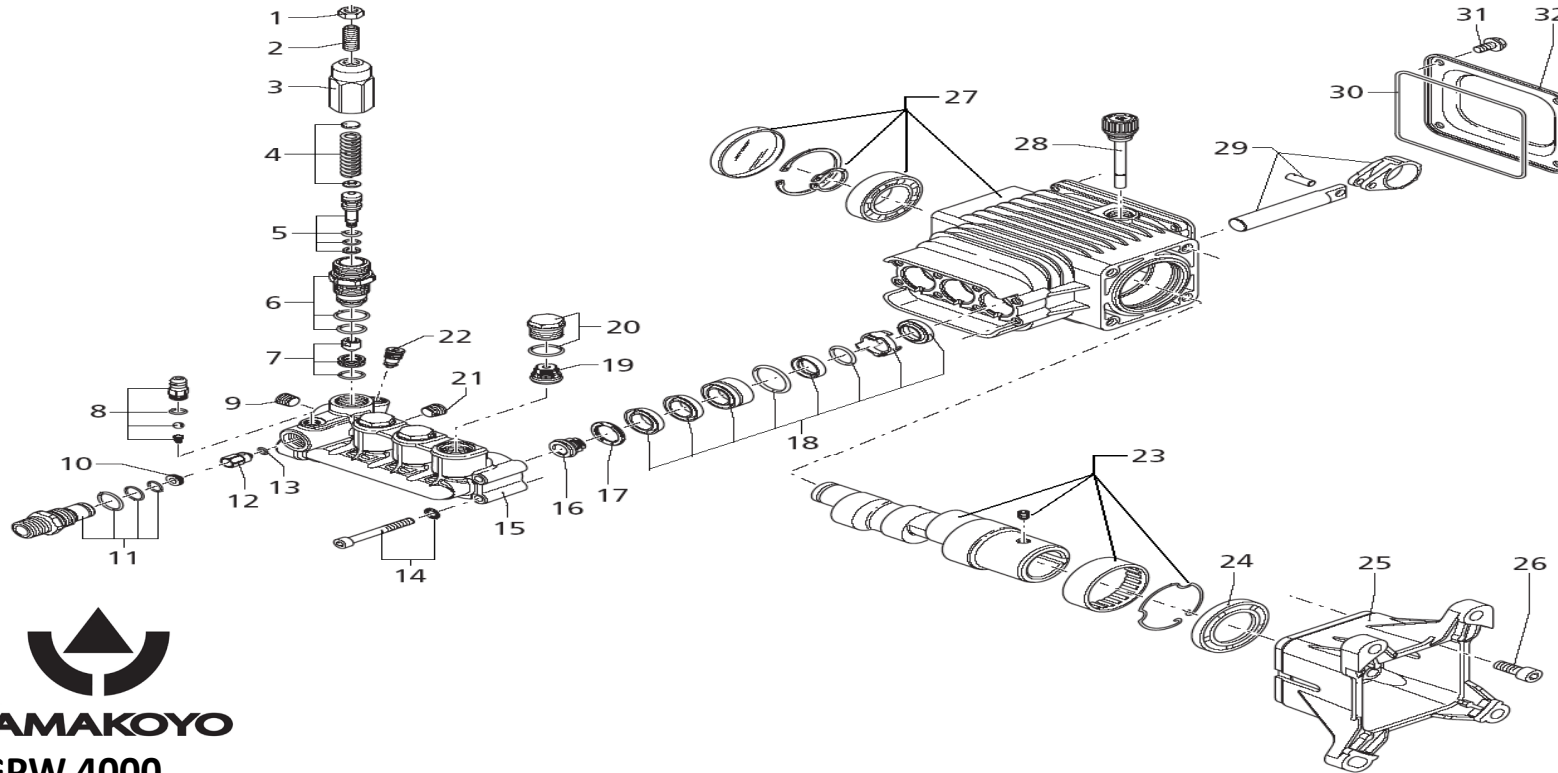

# GPW 4000

GPW 4000											
No.	P/N	Description	Qty	No.	P/N	Description	Qty	No.	P/N	Description	Qty
A	62-311	Frame Assy.	1	F	YK 1500 Q	Yamakoyo Engine Assy.	1	I-3	62-525	Green 25 degrees	1
B	62-312	Shock Absorber	2	G	62-521	High Pressure Pump Assy.	1	I-4	62-526	White 40 degrees	1
C	62-300	High Pressure Hose	1	H	62-522	Gun & Wand Assy.	1	I-5	62-527	Black 60 degrees	1
D	62-313	Nut, Wheel	2	I-1	62-523	Nozzle Tip Red 0 degrees	1	J	62-314	Hose & Gun Holder	1
E	62-301	Wheel Assy.	2	I-2	62-524	Yellow 15 degees	1		62-511	Chemical Hose Assy	1

### GPW 4000

No.	P/N	Description	Qty	No.	P/N	Description	Qty	No.	P/N	Description	Qty
1	62-461	Nut M6	1	13	62-473	O-Ring 4x2.5	1	25	62-485	Flange	1
2	62-462	Grub Screw M6x12	1	14	62-474	Bolt & O-ring	8	26	62-486	Bolt M8x20	4
3	62-463	Unloader Knob	1	15	62-475	Head	1	27	62-504	Pump Body & Bearing	1
4	62-464	Spring Kit	1	16	62-476	Complete Valve	6	28	62-488	Oil Cap	1
5	62-465	Valve Piston Kit	1	17	62-477	Support Ring	3	29	62-489	Piston & Con Rod	3
6	62-466	Piston Guide Kit	1	18	62-478	Piston Guide Ring Kit	3	30	62-490	O-Ring 101.27x2.62	1
7	62-467	By Pass Jet Kit	1	19	62-479	Plug	3	31	62-491	Bolt M6x12	4
8	62-468	Hose Nipple Kit	1	20	62-480	Complete Valve	6		62-493	Manifold Assy	1
9	62-469	Plug	1	21	62-481	Plug	2		62-505	Pump Body Assy	1
10	62-470	Injector Insert	1	22	62-482	EZ Plug	1		62-495	O-Ring Seal Kit	1
11	62-471	Detergent Injector Kit	1	23	62-503	Hollow Shaft Kit	1		62-496	Thermal Relief Valve	1
12	62-472	Jet	1	24	62-484	Oil Seal	1				