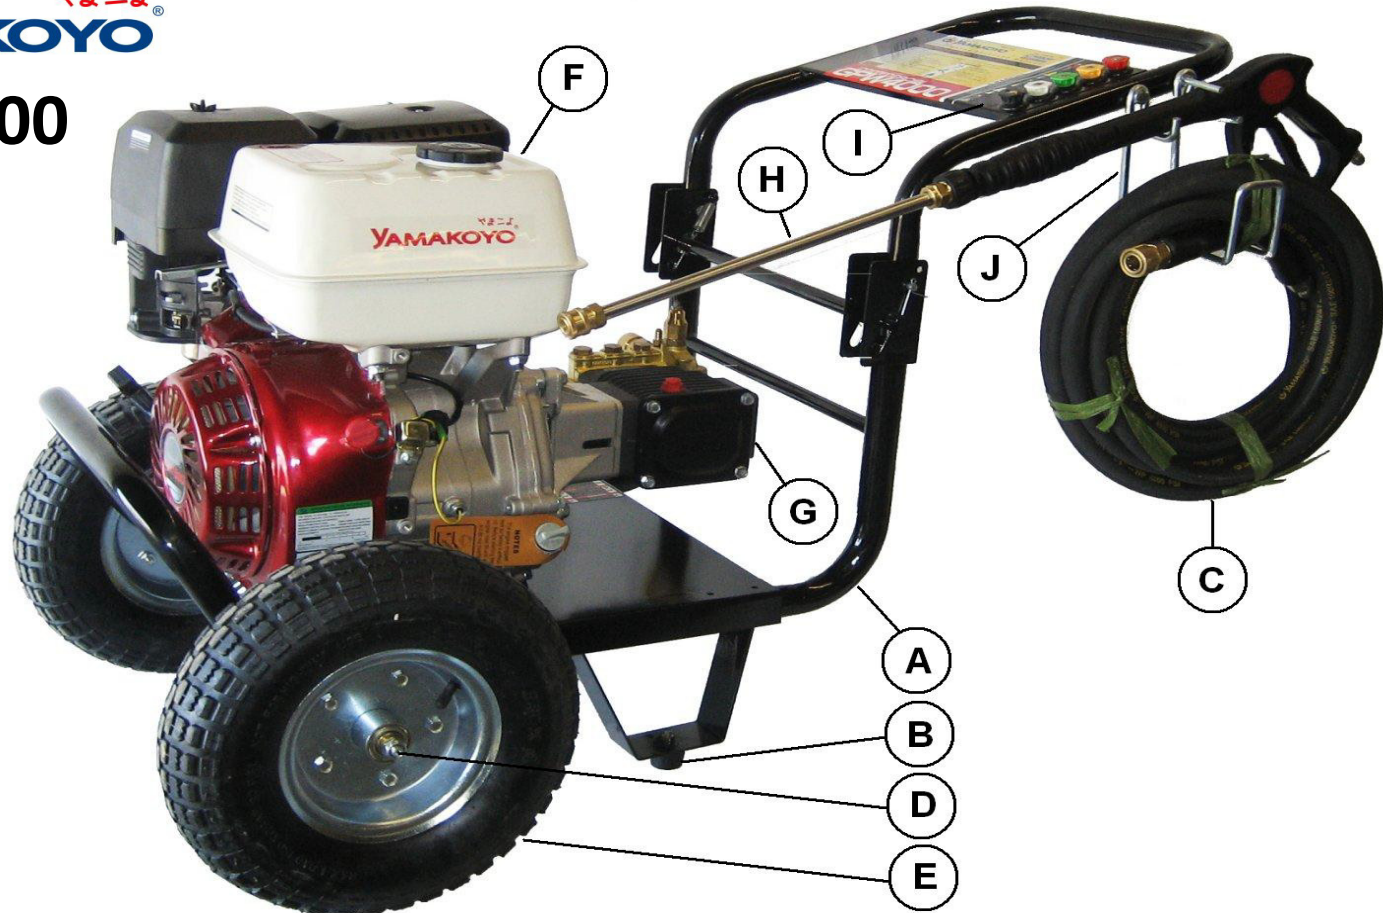

# GPW 4000

GPW 4000											
No.	P/N	Description	Qty	No.	P/N	Description	Qty	No.	P/N	Description	Qty
A	62-311	Frame Assy.	1	F	YK 1500 Q	Yamakoyo Engine Assy.	1	I-3	62-525	Green 25 degrees	1
B	62-312	Shock Absorber	2	G	62-521	High Pressure Pump Assy.	1	I-4	62-526	White 40 degrees	1
C	62-300	High Pressure Hose	1	H	62-522	Gun & Wand Assy.	1	I-5	62-527	Black 60 degrees	1
D	62-313	Nut, Wheel	2	I-1	62-523	Nozzle Tip Red 0 degrees	1	J	62-314	Hose & Gun Holder	1
E	62-301	Wheel Assy.	2	I-2	62-524	Yellow 15 degees	1		62-511	Chemical Hose Assy	1

### GPW 4000

No.	P/N	Description	Qty	No.	P/N	Description	Qty	No.	P/N	Description	Qty
1	62-461	Nut M6	1	13	62-473	O-Ring 4x2.5	1	25	62-485	Flange	1
2	62-462	Grub Screw M6x12	1	14	62-474	Bolt & O-ring	8	26	62-486	Bolt M8x20	4
3	62-463	Unloader Knob	1	15	62-475	Head	1	27	62-504	Pump Body & Bearing	1
4	62-464	Spring Kit	1	16	62-476	Complete Valve	6	28	62-488	Oil Cap	1
5	62-465	Valve Piston Kit	1	17	62-477	Support Ring	3	29	62-489	Piston & Con Rod	3
6	62-466	Piston Guide Kit	1	18	62-478	Piston Guide Ring Kit	3	30	62-490	O-Ring 101.27x2.62	1
7	62-467	By Pass Jet Kit	1	19	62-479	Plug	3	31	62-491	Bolt M6x12	4
8	62-468	Hose Nipple Kit	1	20	62-480	Complete Valve	6		62-493	Manifold Assy	1
9	62-469	Plug	1	21	62-481	Plug	2		62-505	Pump Body Assy	1
10	62-470	Injector Insert	1	22	62-482	EZ Plug	1		62-495	O-Ring Seal Kit	1
11	62-471	Detergent Injector Kit	1	23	62-503	Hollow Shaft Kit	1		62-496	Thermal Relief Valve	1
12	62-472	Jet	1	24	62-484	Oil Seal	1				