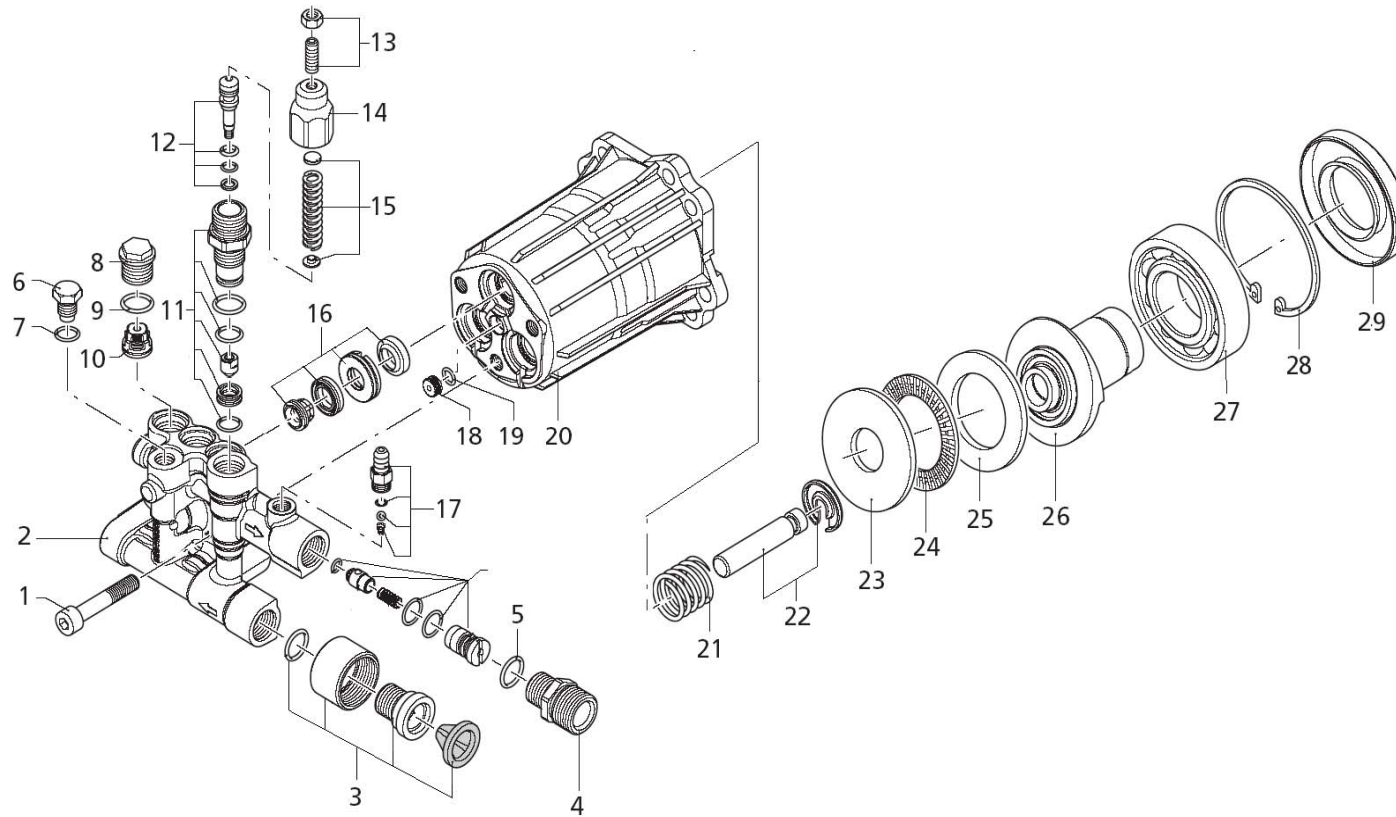

TPW 2400											
No.	P/N	Description	Qty	No.	P/N	Description	Qty	No.	P/N	Description	Qty
1	62-401	Head Bolt M8x45	3	13	62-413	Nut M6 & Screw	1	25	62-425	Thrust Washer	1
2	62-530	Pump Head	1	14	62-414	Handle Insert	1	26	62-426	Hollow Shaft	1
3	62-403	Suction Fitting Assy	1	15	62-415	Plate & Spring Set	1	27	62-427	Bearing	1
4	62-404	Outlet Fitting	1	16	62-416	Valve Kit	6	28	62-428	Circlip	1
5	62-405	O-Ring 14x2	1	17	62-417	Hose Niple Set	1	29	62-429	Seal	1
6	62-406	Plug	1	18	62-418	Oil Plug	1	30	62-576	Injector & Jet Kit	1
7	62-407	O-Ring 7.66x1.78	1	19	62-419	O-Ring 6.75x1.78	1		62-430	Manifold Assy	1
8	62-408 A	Plug	1	20	62-420	Pump Housing	1		62-431	Pump Body Assy	1
9	62-409	O-Ring 14x1.7	1	21	62-421	Spring	3		62-432	O-Ring Seal Kit	1
10	100-306	Complete Valve	6	22	62-532	Piston Kit	3		62-433	Thermal Valve Assy	1
11	62-411	Piston Guide Assy	1	23	62-423	Thrust Washer	1		62-511	Chemical Hose Assy	1
12	62-412	Piston Assy	1	24	62-424	Bushing	1				

TPW 3000											
No.	P/N	Description	Qty	No.	P/N	Description	Qty	No.	P/N	Description	Qty
1	62-401	Head Bolt M8x45	3	13	62-413	Nut M6 & Screw	1	25	62-425	Thrust Washer	1
2	62-533	Pump Head	1	14	62-414	Handle Insert	1	26	62-445	Hollow Shaft	1
3	62-403	Suction Fitting Assy	1	15	62-415	Plate & Spring Set	1	27	62-427	Bearing	1
4	62-404	Outlet Fitting	1	16	62-443	Valve Kit	6	28	62-428	Circlip	1
5	62-405	O-Ring 14x2	1	17	62-417	Hose Niple Set	1	29	62-429	Seal	1
6	62-406	Plug	1	18	62-418	Oil Plug	1	30	62-434	Injector & Jet Kit	1
7	62-407	O-Ring 7.66x1.78	1	19	62-419	O-Ring 6.75x1.78	1		62-577	Manifold Assy	1
8	62-408 A	Plug	1	20	62-420	Pump Housing	1		62-431	Pump Body Assy	1
9	62-409	O-Ring 14x1.7	1	21	62-421	Spring	3		62-432	O-Ring Seal Kit	1
10	100-307	Complete Valve	6	22	62-535	Piston Kit	3		62-433	Thermal Valve Assy	1
11	62-411	Piston Guide Assy	1	23	62-423	Thrust Washer	1		62-511	Chemical Hose Assy	1
12	62-412	Piston Assy	1	24	62-424	Bushing	1				