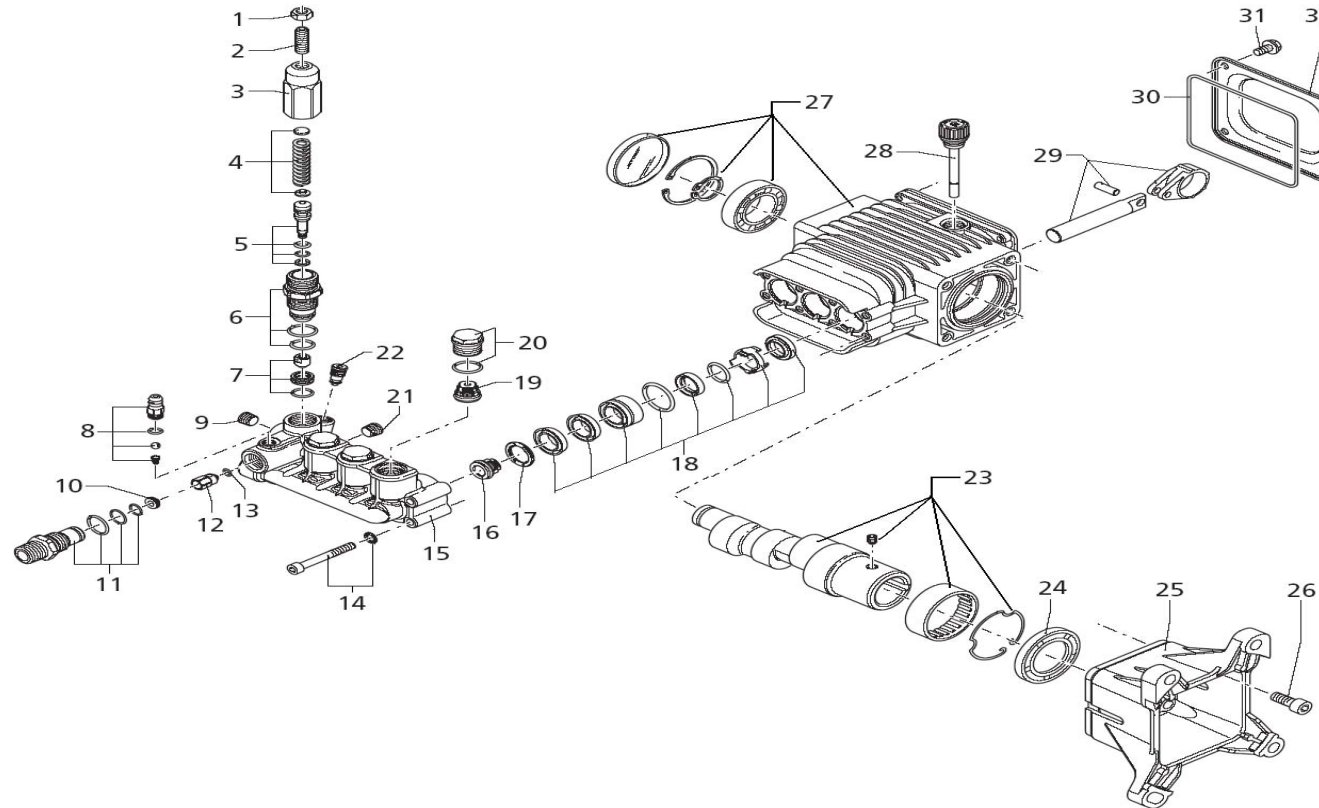

TPW 3500

No.	P/N	Description	Qty	No.	P/N	Description	Qty	No.	P/N	Description	Qty
1	62-461	Nut M6	1	13	62-473	O-Ring 4x2.5	1	25	62-485	Flange	1
2	62-462	Grub Screw M6x12	1	14	62-474	Bolt & O-ring	8	26	62-486	Bolt M8x20	4
3	62-463	Unloader Knob	1	15	62-475	Head	1	27	62-487	Pump Body & Bearing	1
4	62-464	Spring Kit	1	16	62-476	Complete Valve	6	28	62-488	Oil Cap	1
5	62-465	Valve Piston Kit	1	17	62-477	Support Ring	3	29	62-489	Piston & Con Rod	3
6	62-466	Piston Guide Kit	1	18	62-478	Piston Guide Ring Kit	3	30	62-490	O-Ring 101.27x2.62	1
7	62-467	By Pass Jet Kit	1	19	62-476	Complete Valve	6	31	62-491	Bolt M6x12	4
8	62-468	Hose Nipple Kit	1	20	62-479	Valve Plug	3	32	62-492	Rear Cover	1
9	62-469	Plug	1	21	62-481	Manifold Plug	2		62-493	Manifold Assy	1
10	62-470	Injector Insert	1	22	62-482	EZ Plug	1		62-494	Pump Body Assy	1
11	62-471	Detergent Injector Kit	1	23	62-483	Hollow Shaft Kit	1		62-495	O-Ring Seal Kit	1
12	62-472	Jet	1	24	62-484	Oil Seal	1		62-496	Thermal Relief Valve	1