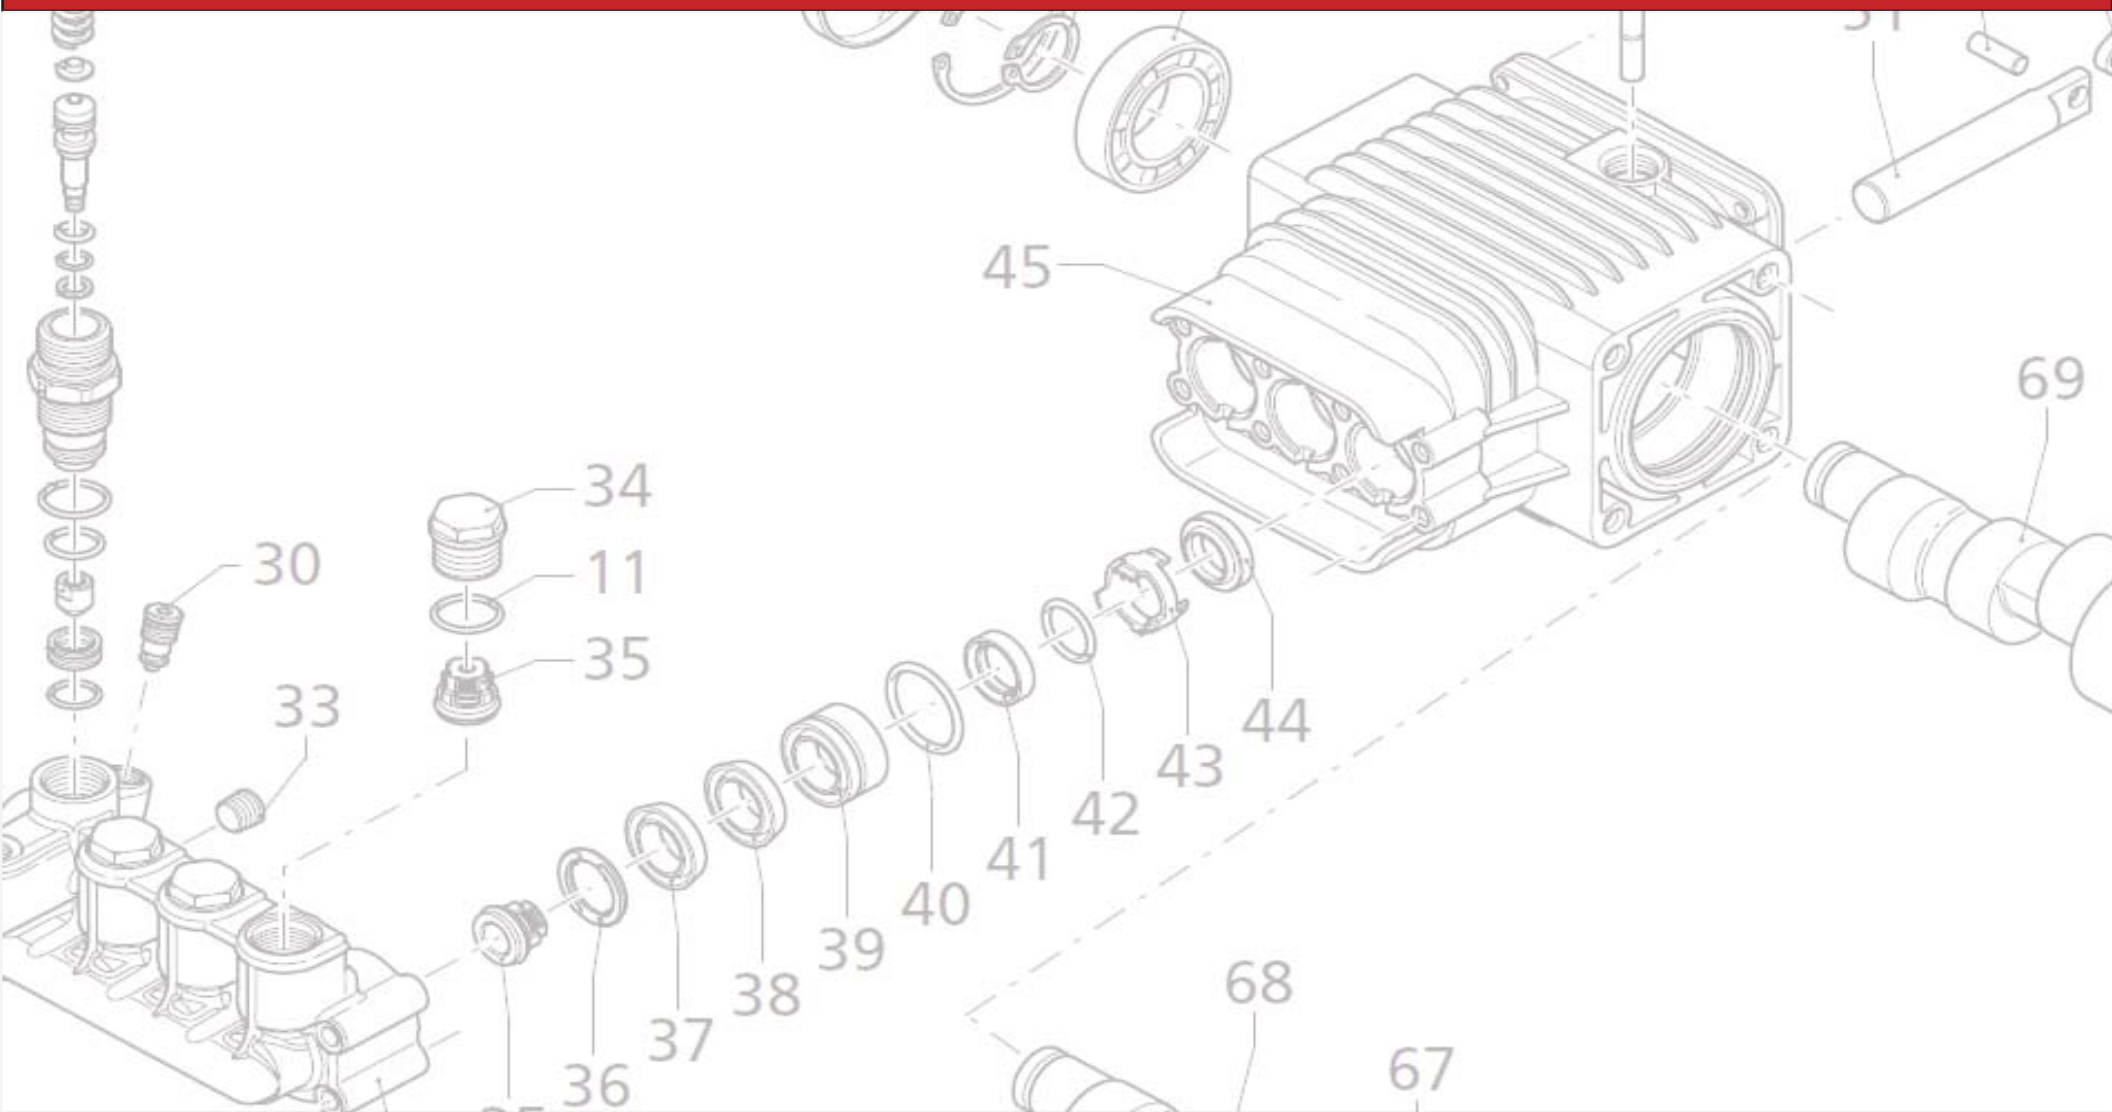

YAMAKOYO®

Pressure Washer IPL