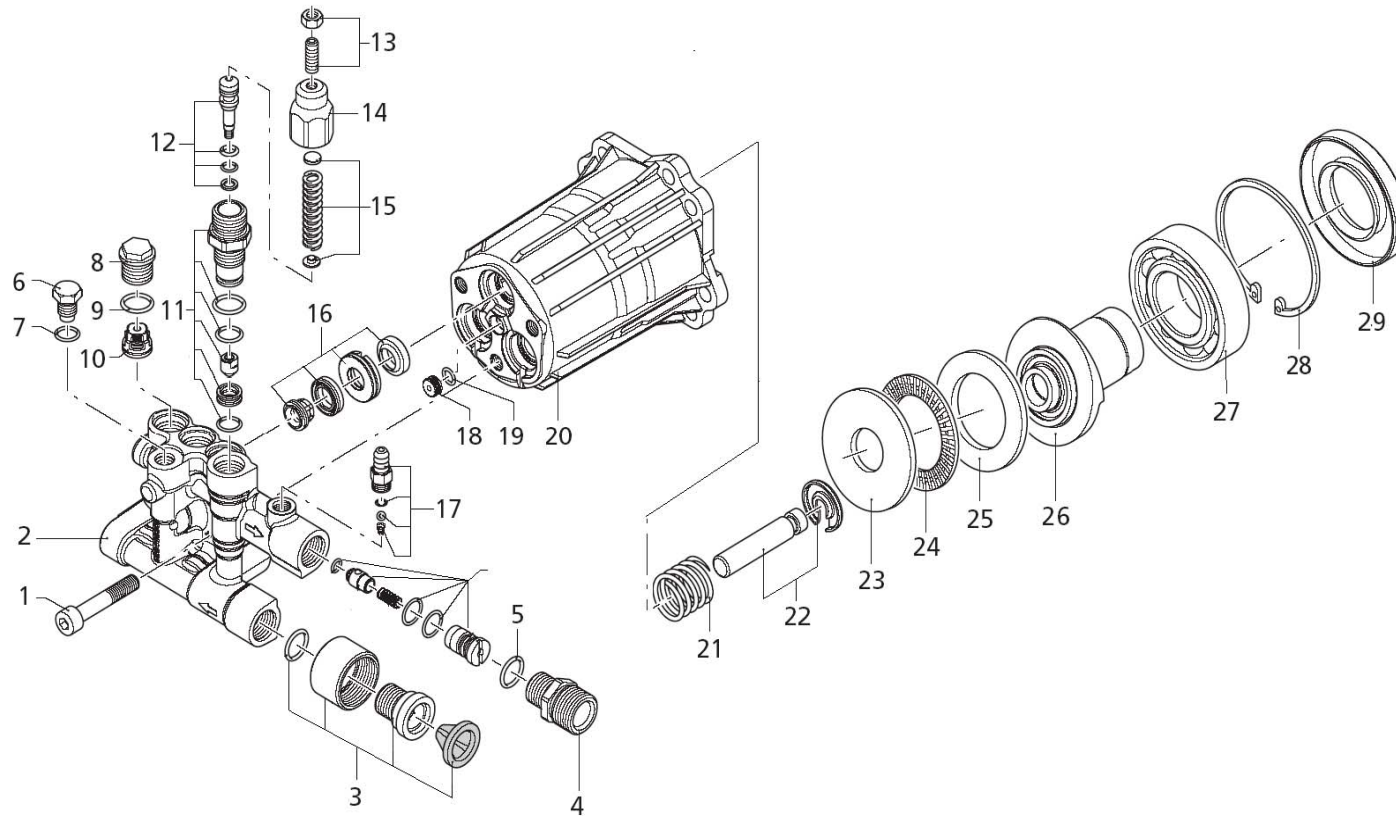

TPW 2400											
No.	P/N	Description	Qty	No.	P/N	Description	Qty	No.	P/N	Description	Qty
1	62-401	Head Bolt M8x45	3	13	62-413	Nut M6 & Screw	1	25	62-425	Thrust Washer	1
2	62-530	Pump Head	1	14	62-414	Handle Insert	1	26	62-426	Hollow Shaft	1
3	62-403	Suction Fitting Assy	1	15	62-415	Plate & Spring Set	1	27	62-427	Bearing	1
4	62-404	Outlet Fitting	1	16	62-416	Valve Kit	6	28	62-428	Circlip	1
5	62-405	O-Ring 14x2	1	17	62-417	Hose Niple Set	1	29	62-429	Seal	1
6	62-406	Plug	1	18	62-418	Oil Plug	1	30	62-576	Injector & Jet Kit	1
7	62-407	O-Ring 7.66x1.78	1	19	62-419	O-Ring 6.75x1.78	1		62-430	Manifold Assy	1
8	62-408 A	Plug	1	20	62-420	Pump Housing	1		62-431	Pump Body Assy	1
9	62-409	O-Ring 14x1.7	1	21	62-421	Spring	3		62-432	O-Ring Seal Kit	1
10	100-306	Complete Valve	6	22	62-532	Piston Kit	3		62-433	Thermal Valve Assy	1
11	62-411	Piston Guide Assy	1	23	62-423	Thrust Washer	1		62-511	Chemical Hose Assy	1
12	62-412	Piston Assy	1	24	62-424	Bushing	1				

TPW 3000											
No.	P/N	Description	Qty	No.	P/N	Description	Qty	No.	P/N	Description	Qty
1	62-401	Head Bolt M8x45	3	13	62-413	Nut M6 & Screw	1	25	62-425	Thrust Washer	1
2	62-533	Pump Head	1	14	62-414	Handle Insert	1	26	62-445	Hollow Shaft	1
3	62-403	Suction Fitting Assy	1	15	62-415	Plate & Spring Set	1	27	62-427	Bearing	1
4	62-404	Outlet Fitting	1	16	62-443	Valve Kit	6	28	62-428	Circlip	1
5	62-405	O-Ring 14x2	1	17	62-417	Hose Niple Set	1	29	62-429	Seal	1
6	62-406	Plug	1	18	62-418	Oil Plug	1	30	62-434	Injector & Jet Kit	1
7	62-407	O-Ring 7.66x1.78	1	19	62-419	O-Ring 6.75x1.78	1		62-577	Manifold Assy	1
8	62-408 A	Plug	1	20	62-420	Pump Housing	1		62-431	Pump Body Assy	1
9	62-409	O-Ring 14x1.7	1	21	62-421	Spring	3		62-432	O-Ring Seal Kit	1
10	100-307	Complete Valve	6	22	62-535	Piston Kit	3		62-433	Thermal Valve Assy	1
11	62-411	Piston Guide Assy	1	23	62-423	Thrust Washer	1		62-511	Chemical Hose Assy	1
12	62-412	Piston Assy	1	24	62-424	Bushing	1				